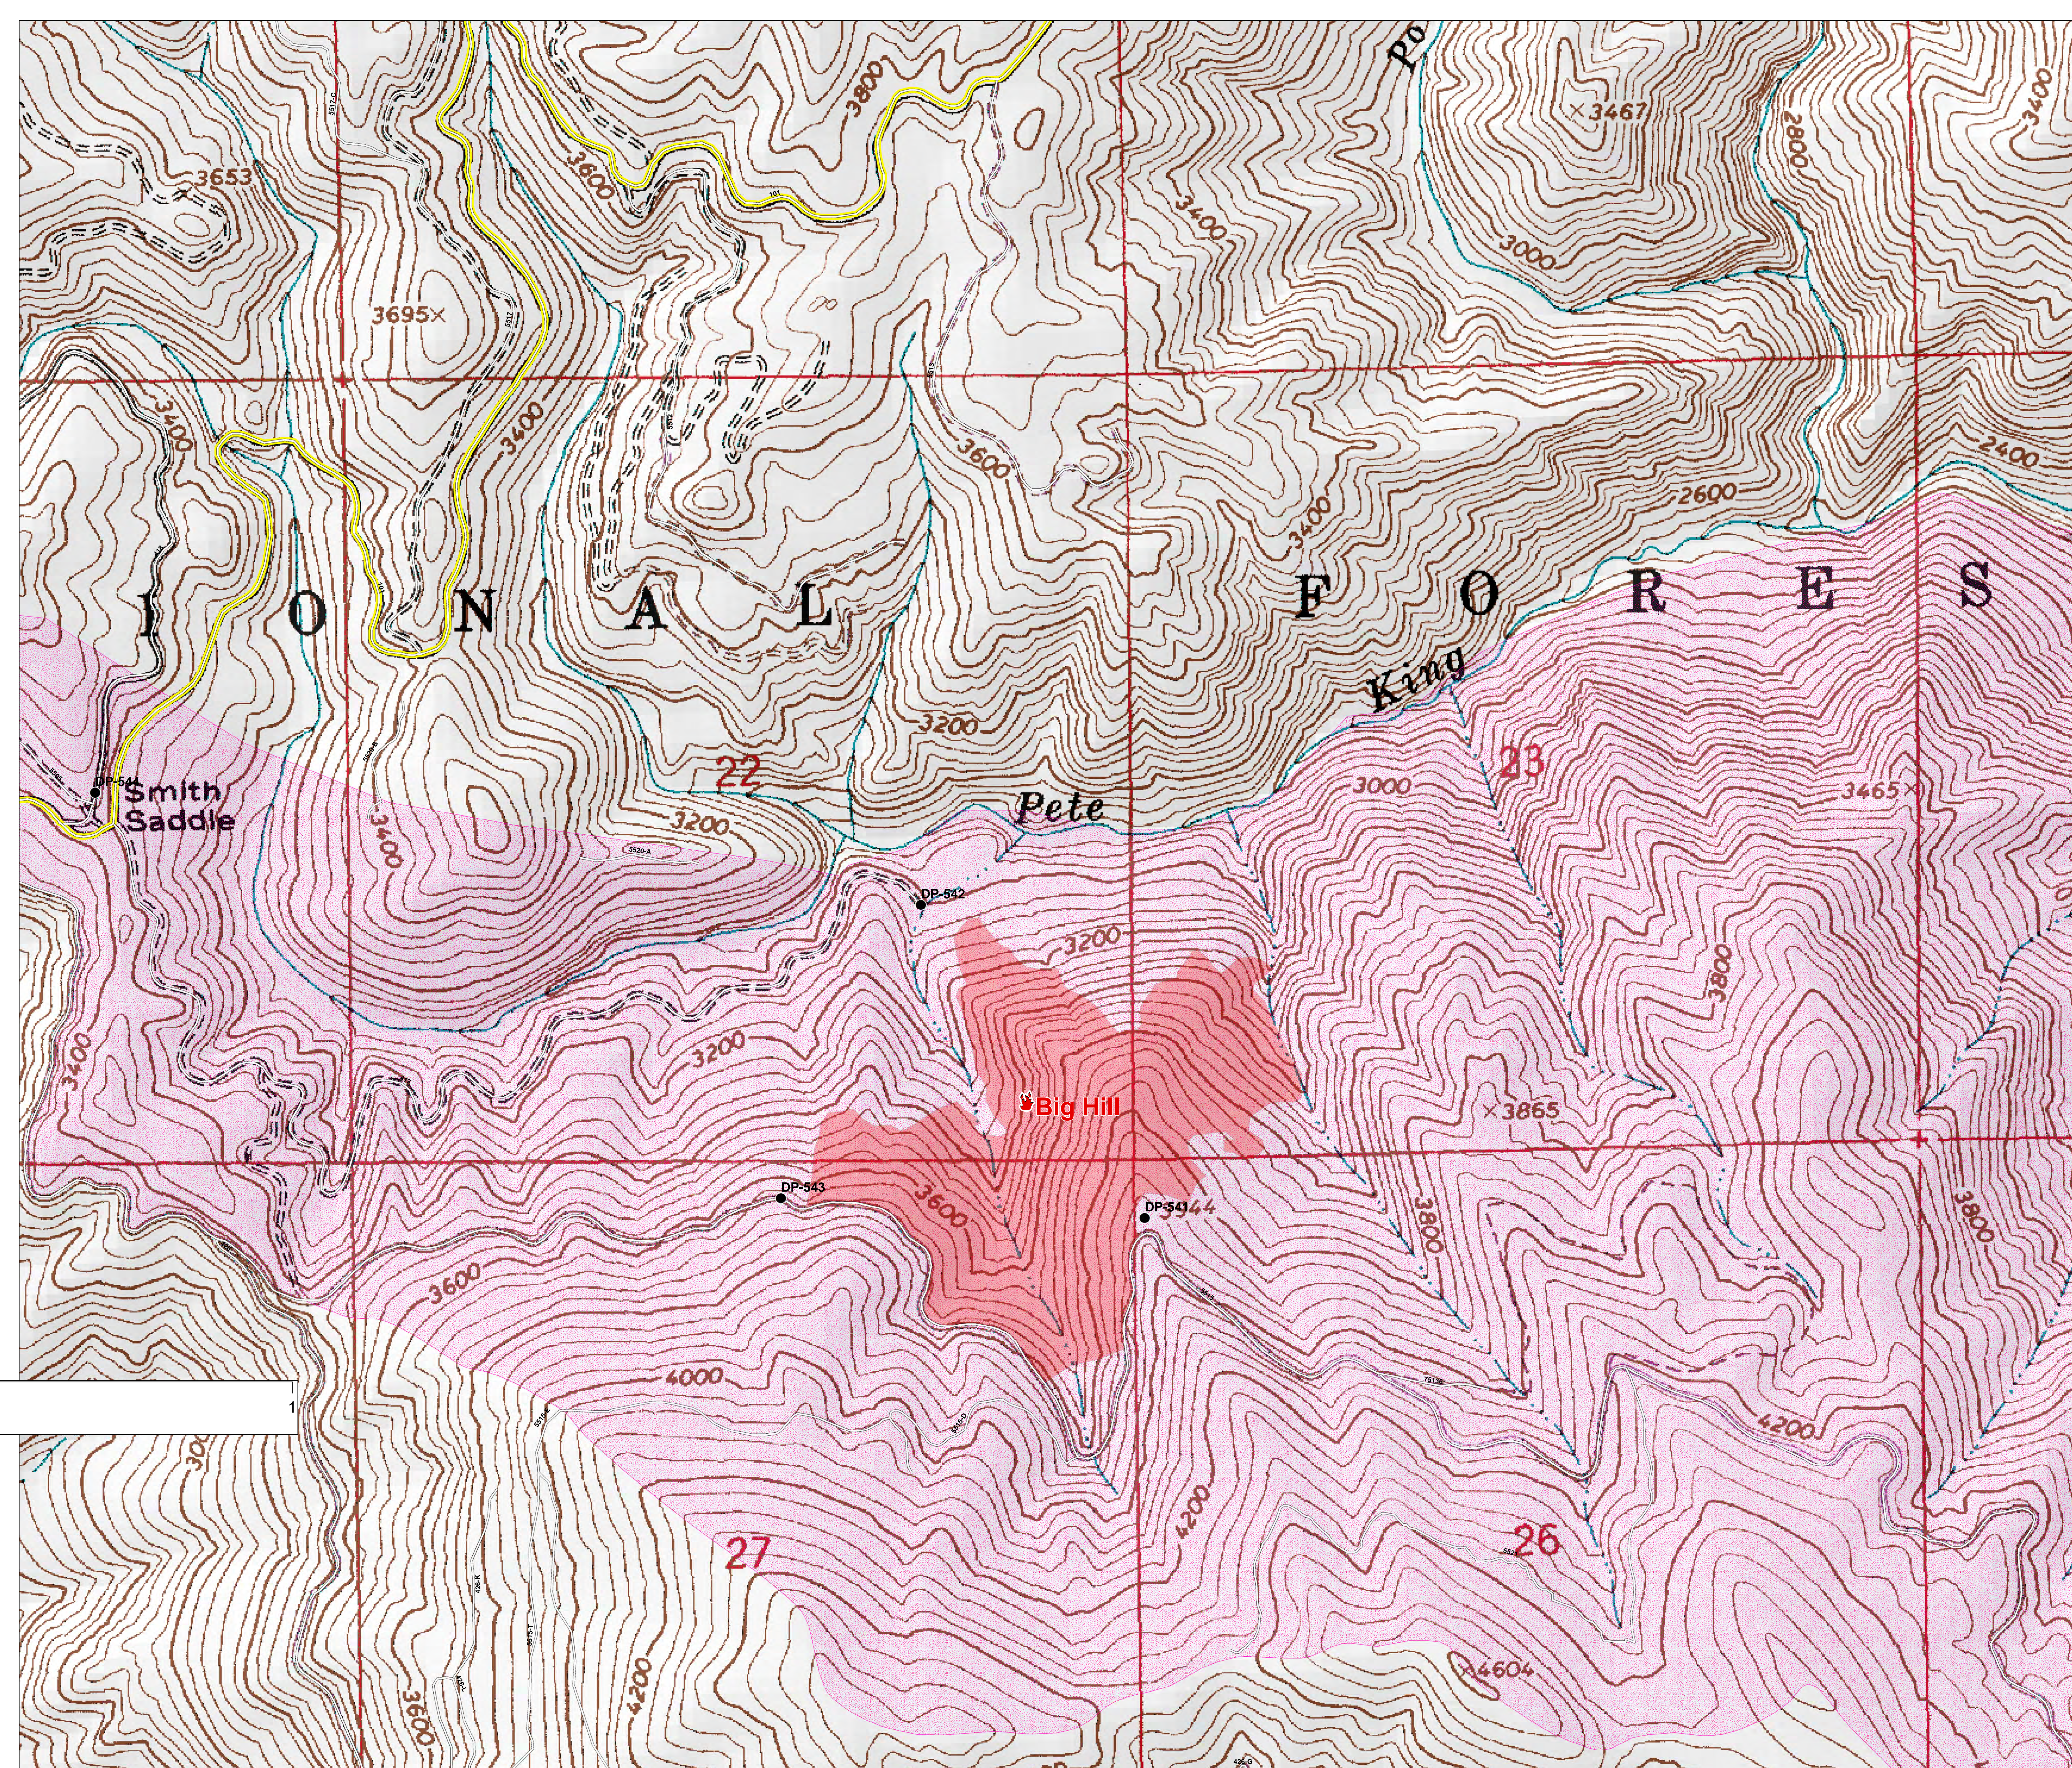

# Big Hill Zoom

Perimeter as of  
09/05/2015 @ 1700 hrs.

September 6, 2015

### Legend

- Fire Locations
- IR\_IsolatedHeat
- FirePoint**
- PTType**
- Drop Point
- FirePolygon
- Preferred Access Route
- FirePerimPoly
- Wild Scenic Rivers
- VAR Structures
- Timber Sale
- RNAs\_FINAL\_20150903
- Lolo\_Trail\_National\_Historic\_Landmark

IR as of  
September 4 @ 2033 hrs