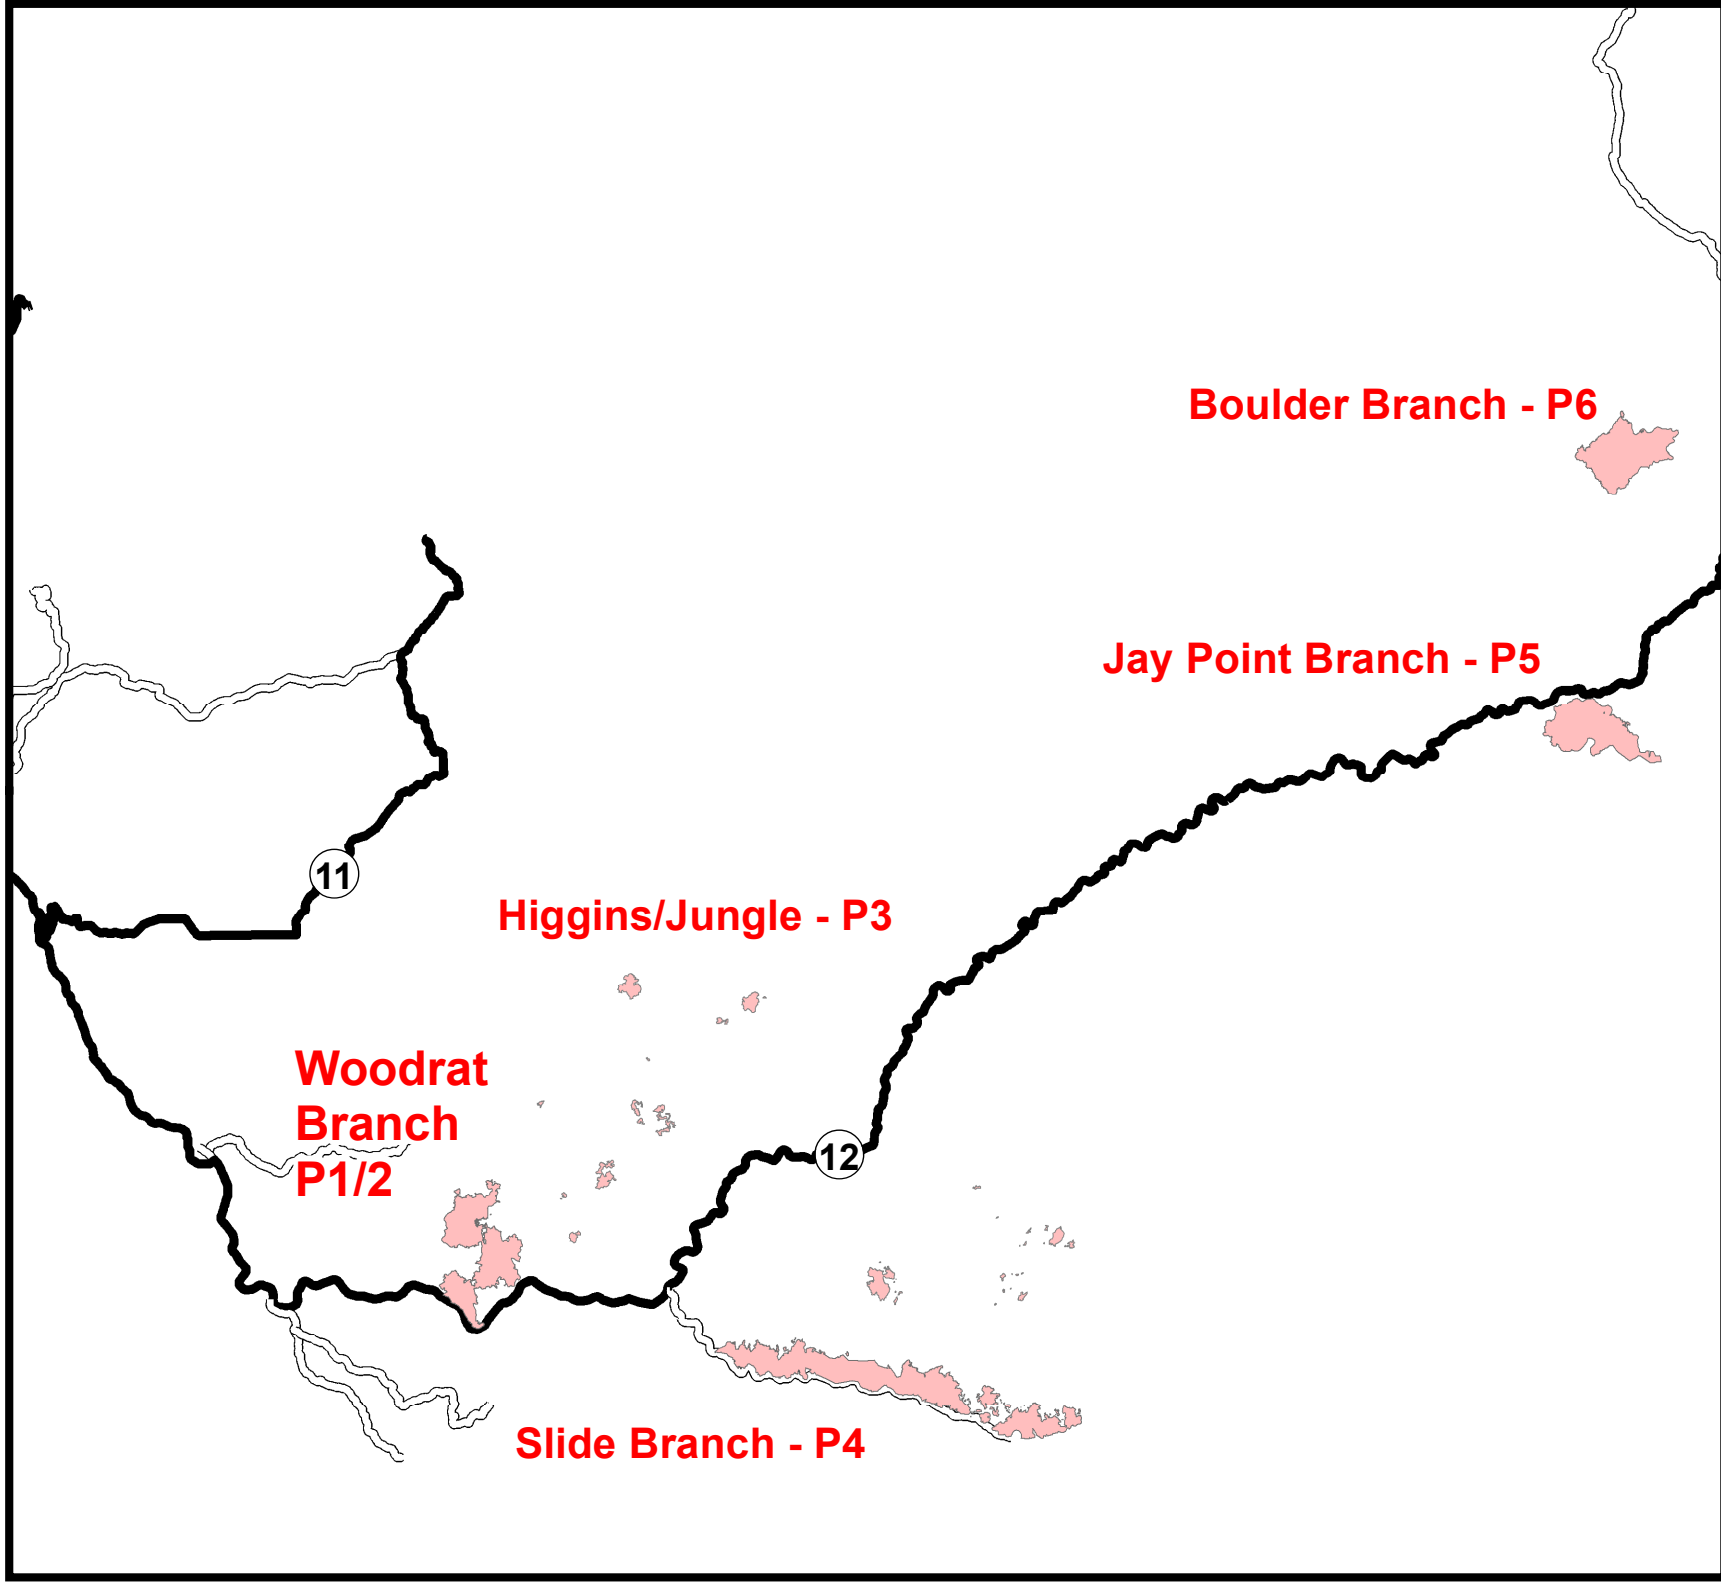

Motorway Complex

IAP Map Index
06 SEPTEMBER 2015
26,499 ac.

This QR code will provide you with a link to a dropbox folder containing IAPs and maps for this incident.