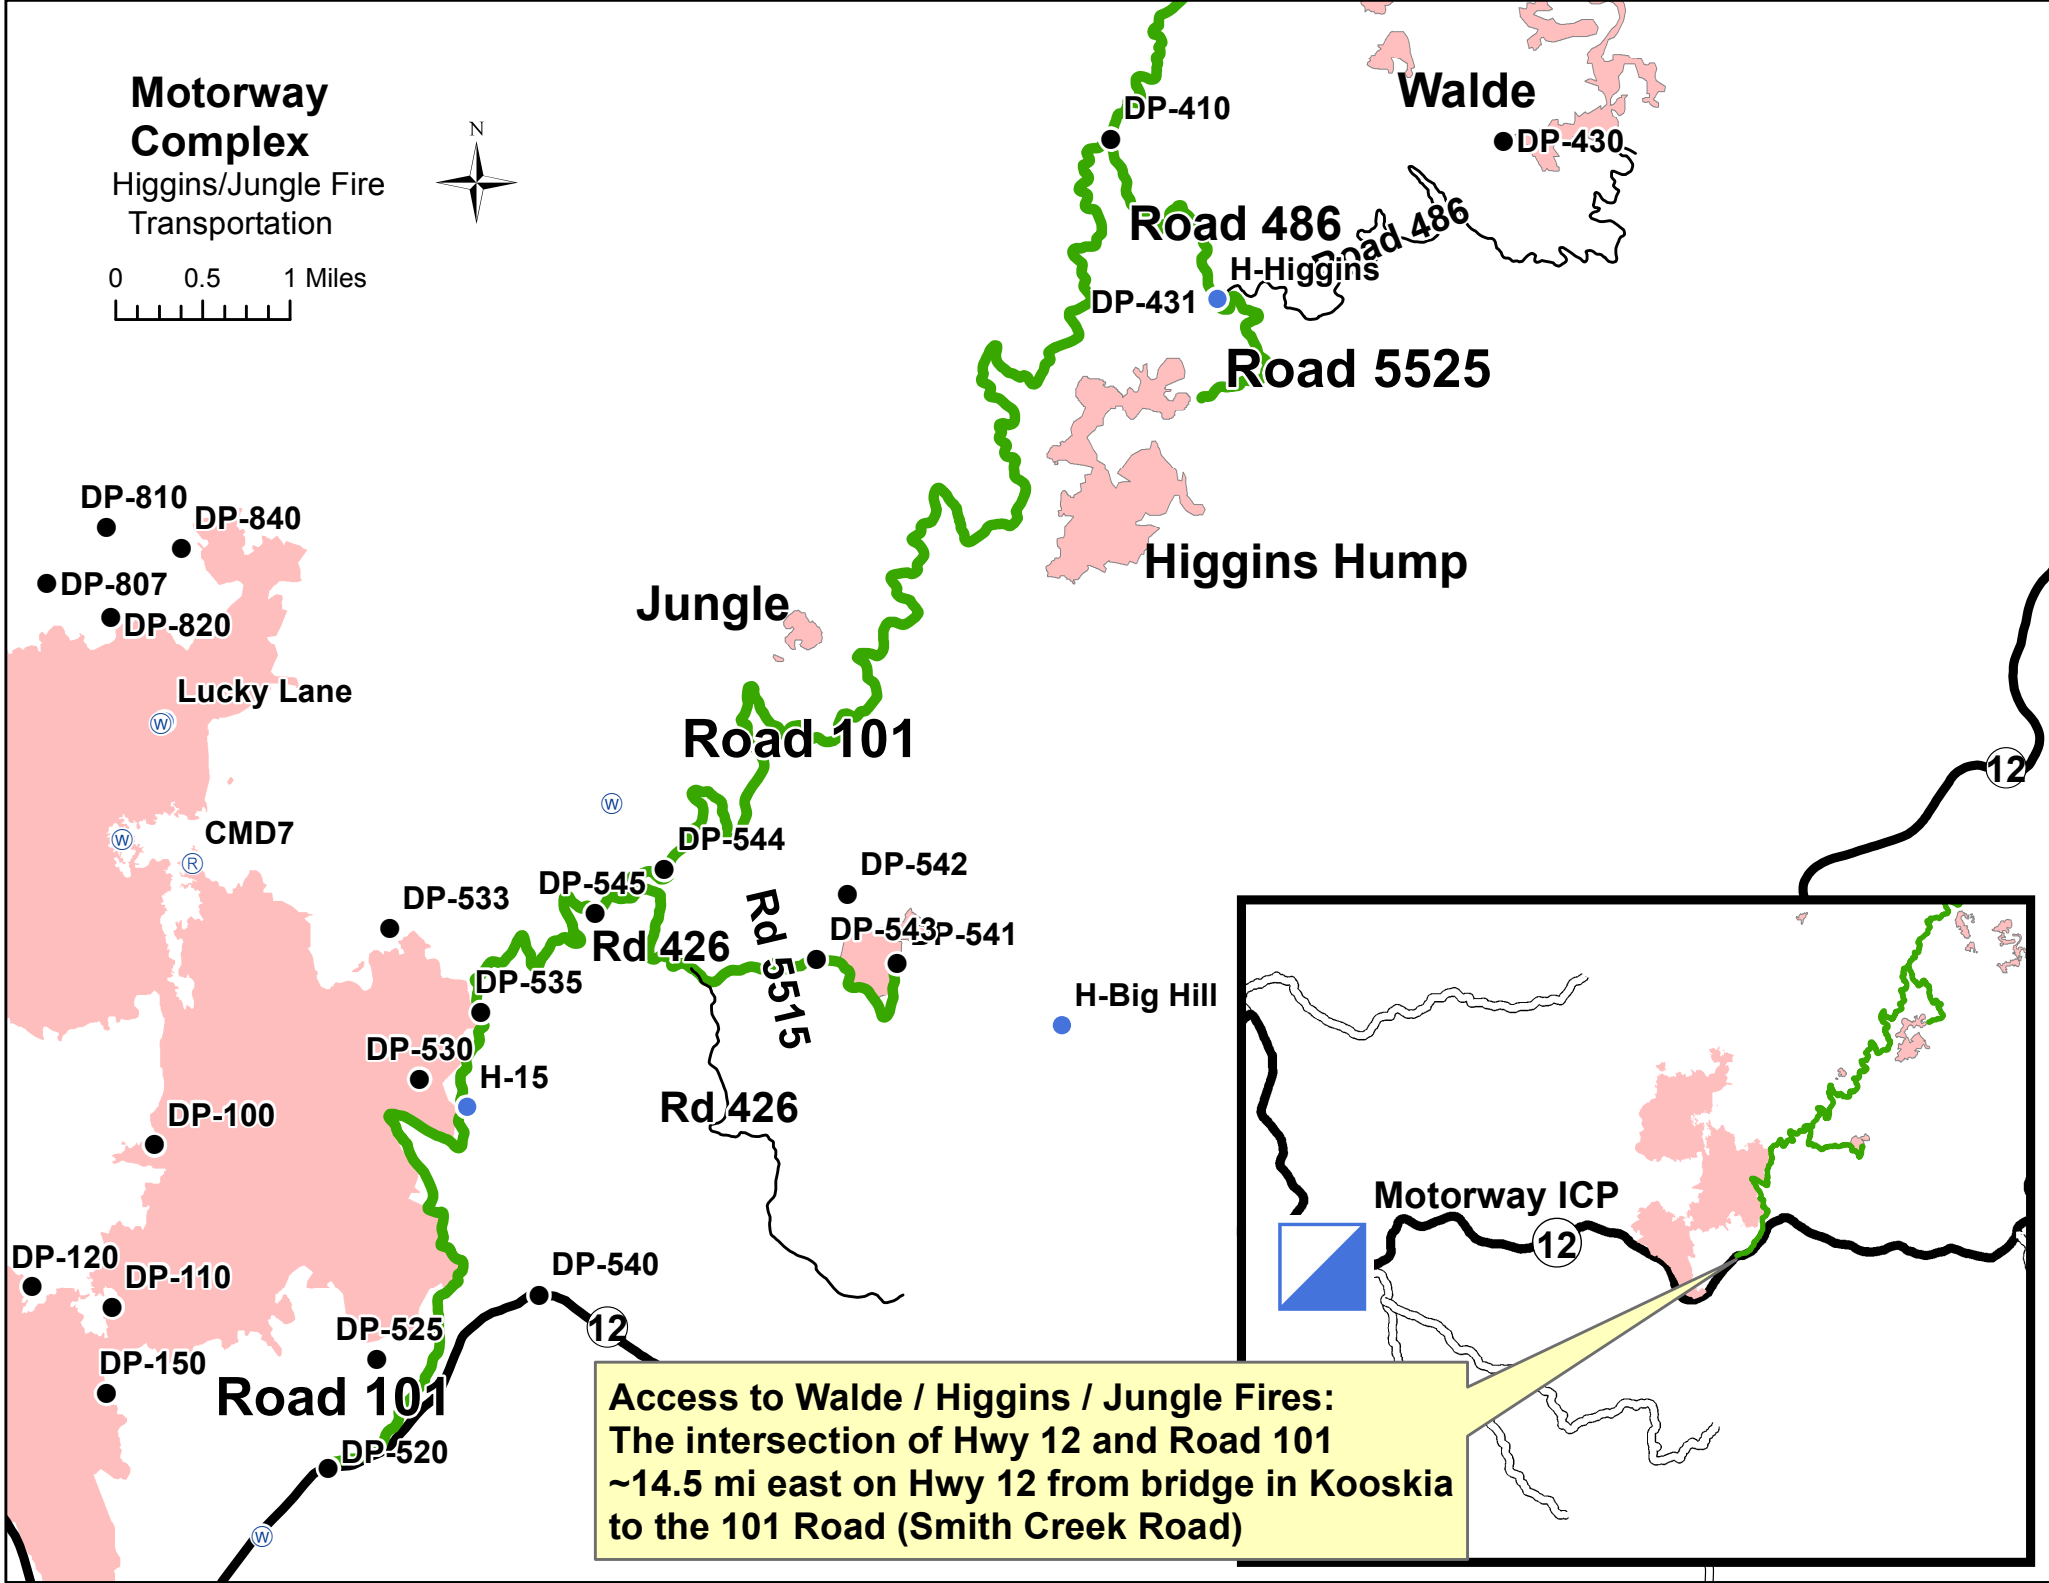

# Motorway Complex

Higgins/Jungle Fire  
Transportation

0 0.5 1 Miles

**Access to Walde / Higgins / Jungle Fires:**  
The intersection of Hwy 12 and Road 101  
~14.5 mi east on Hwy 12 from bridge in Kooskia  
to the 101 Road (Smith Creek Road)