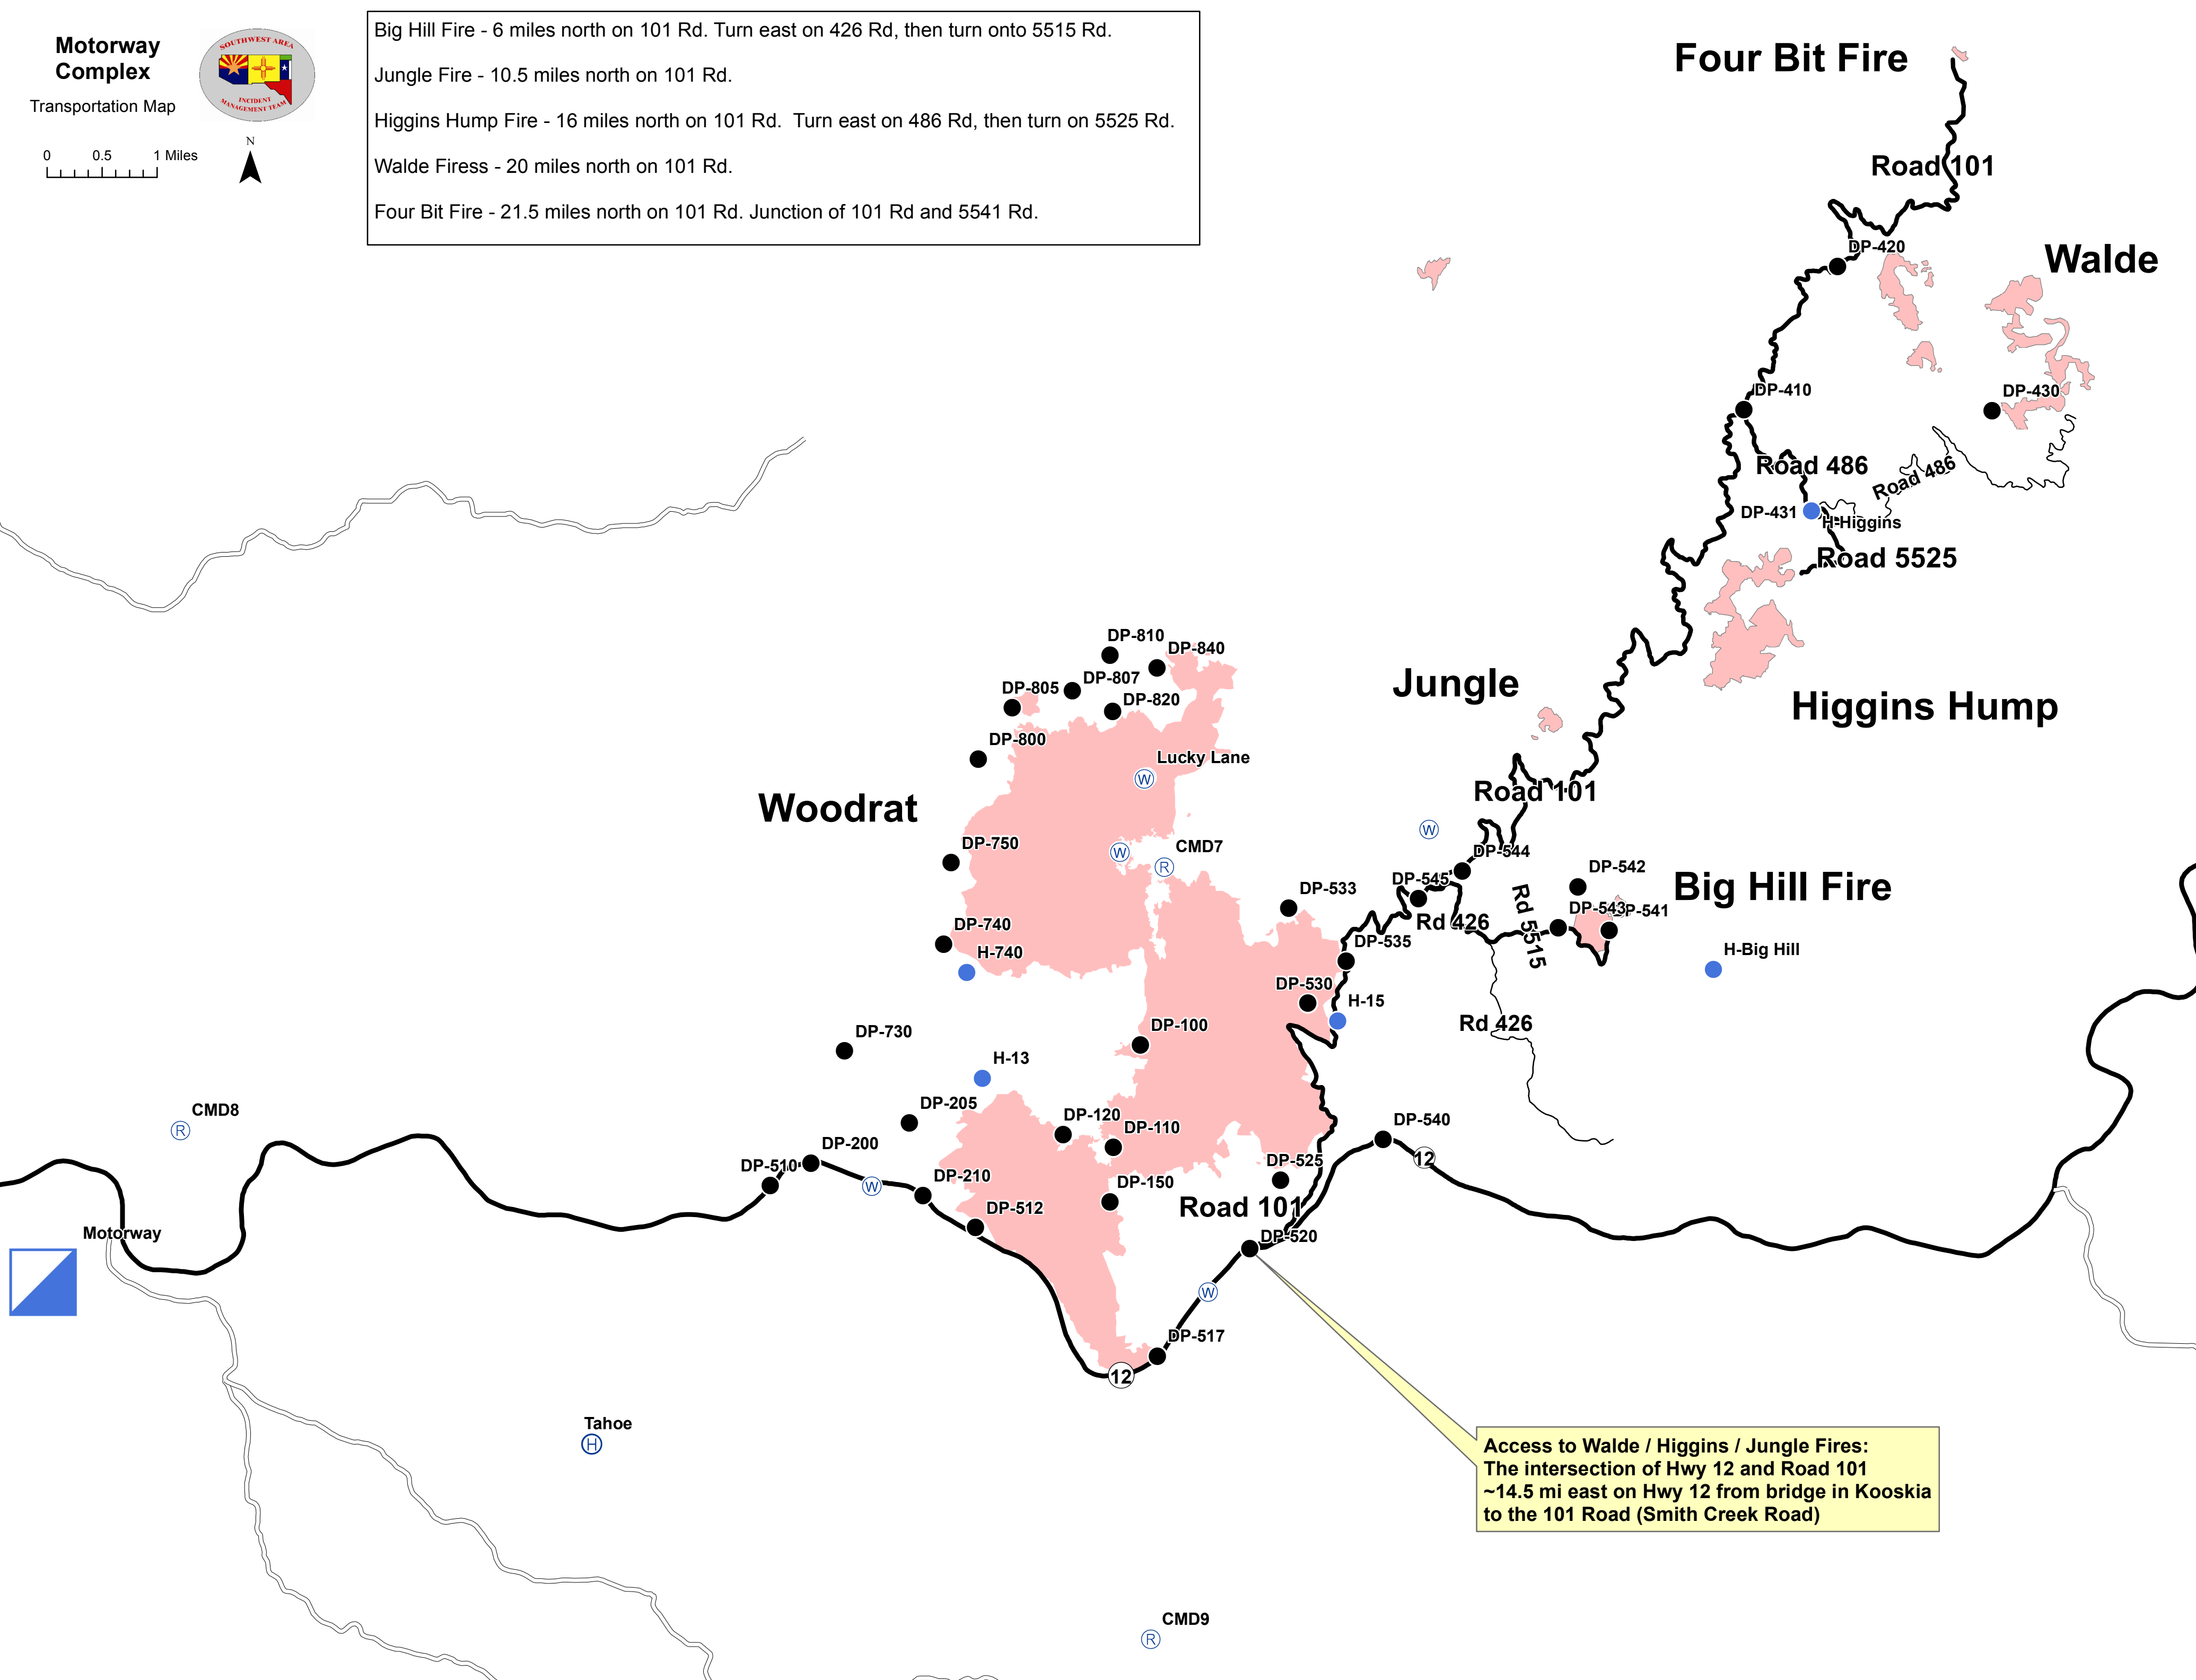

Motorway Complex
 Transportation Map

0 0.5 1 Miles

Big Hill Fire - 6 miles north on 101 Rd. Turn east on 426 Rd, then turn onto 5515 Rd.
 Jungle Fire - 10.5 miles north on 101 Rd.
 Higgins Hump Fire - 16 miles north on 101 Rd. Turn east on 486 Rd, then turn on 5525 Rd.
 Walde Firess - 20 miles north on 101 Rd.
 Four Bit Fire - 21.5 miles north on 101 Rd. Junction of 101 Rd and 5541 Rd.

Access to Walde / Higgins / Jungle Fires:
 The intersection of Hwy 12 and Road 101
 ~14.5 mi east on Hwy 12 from bridge in Kooskia
 to the 101 Road (Smith Creek Road)