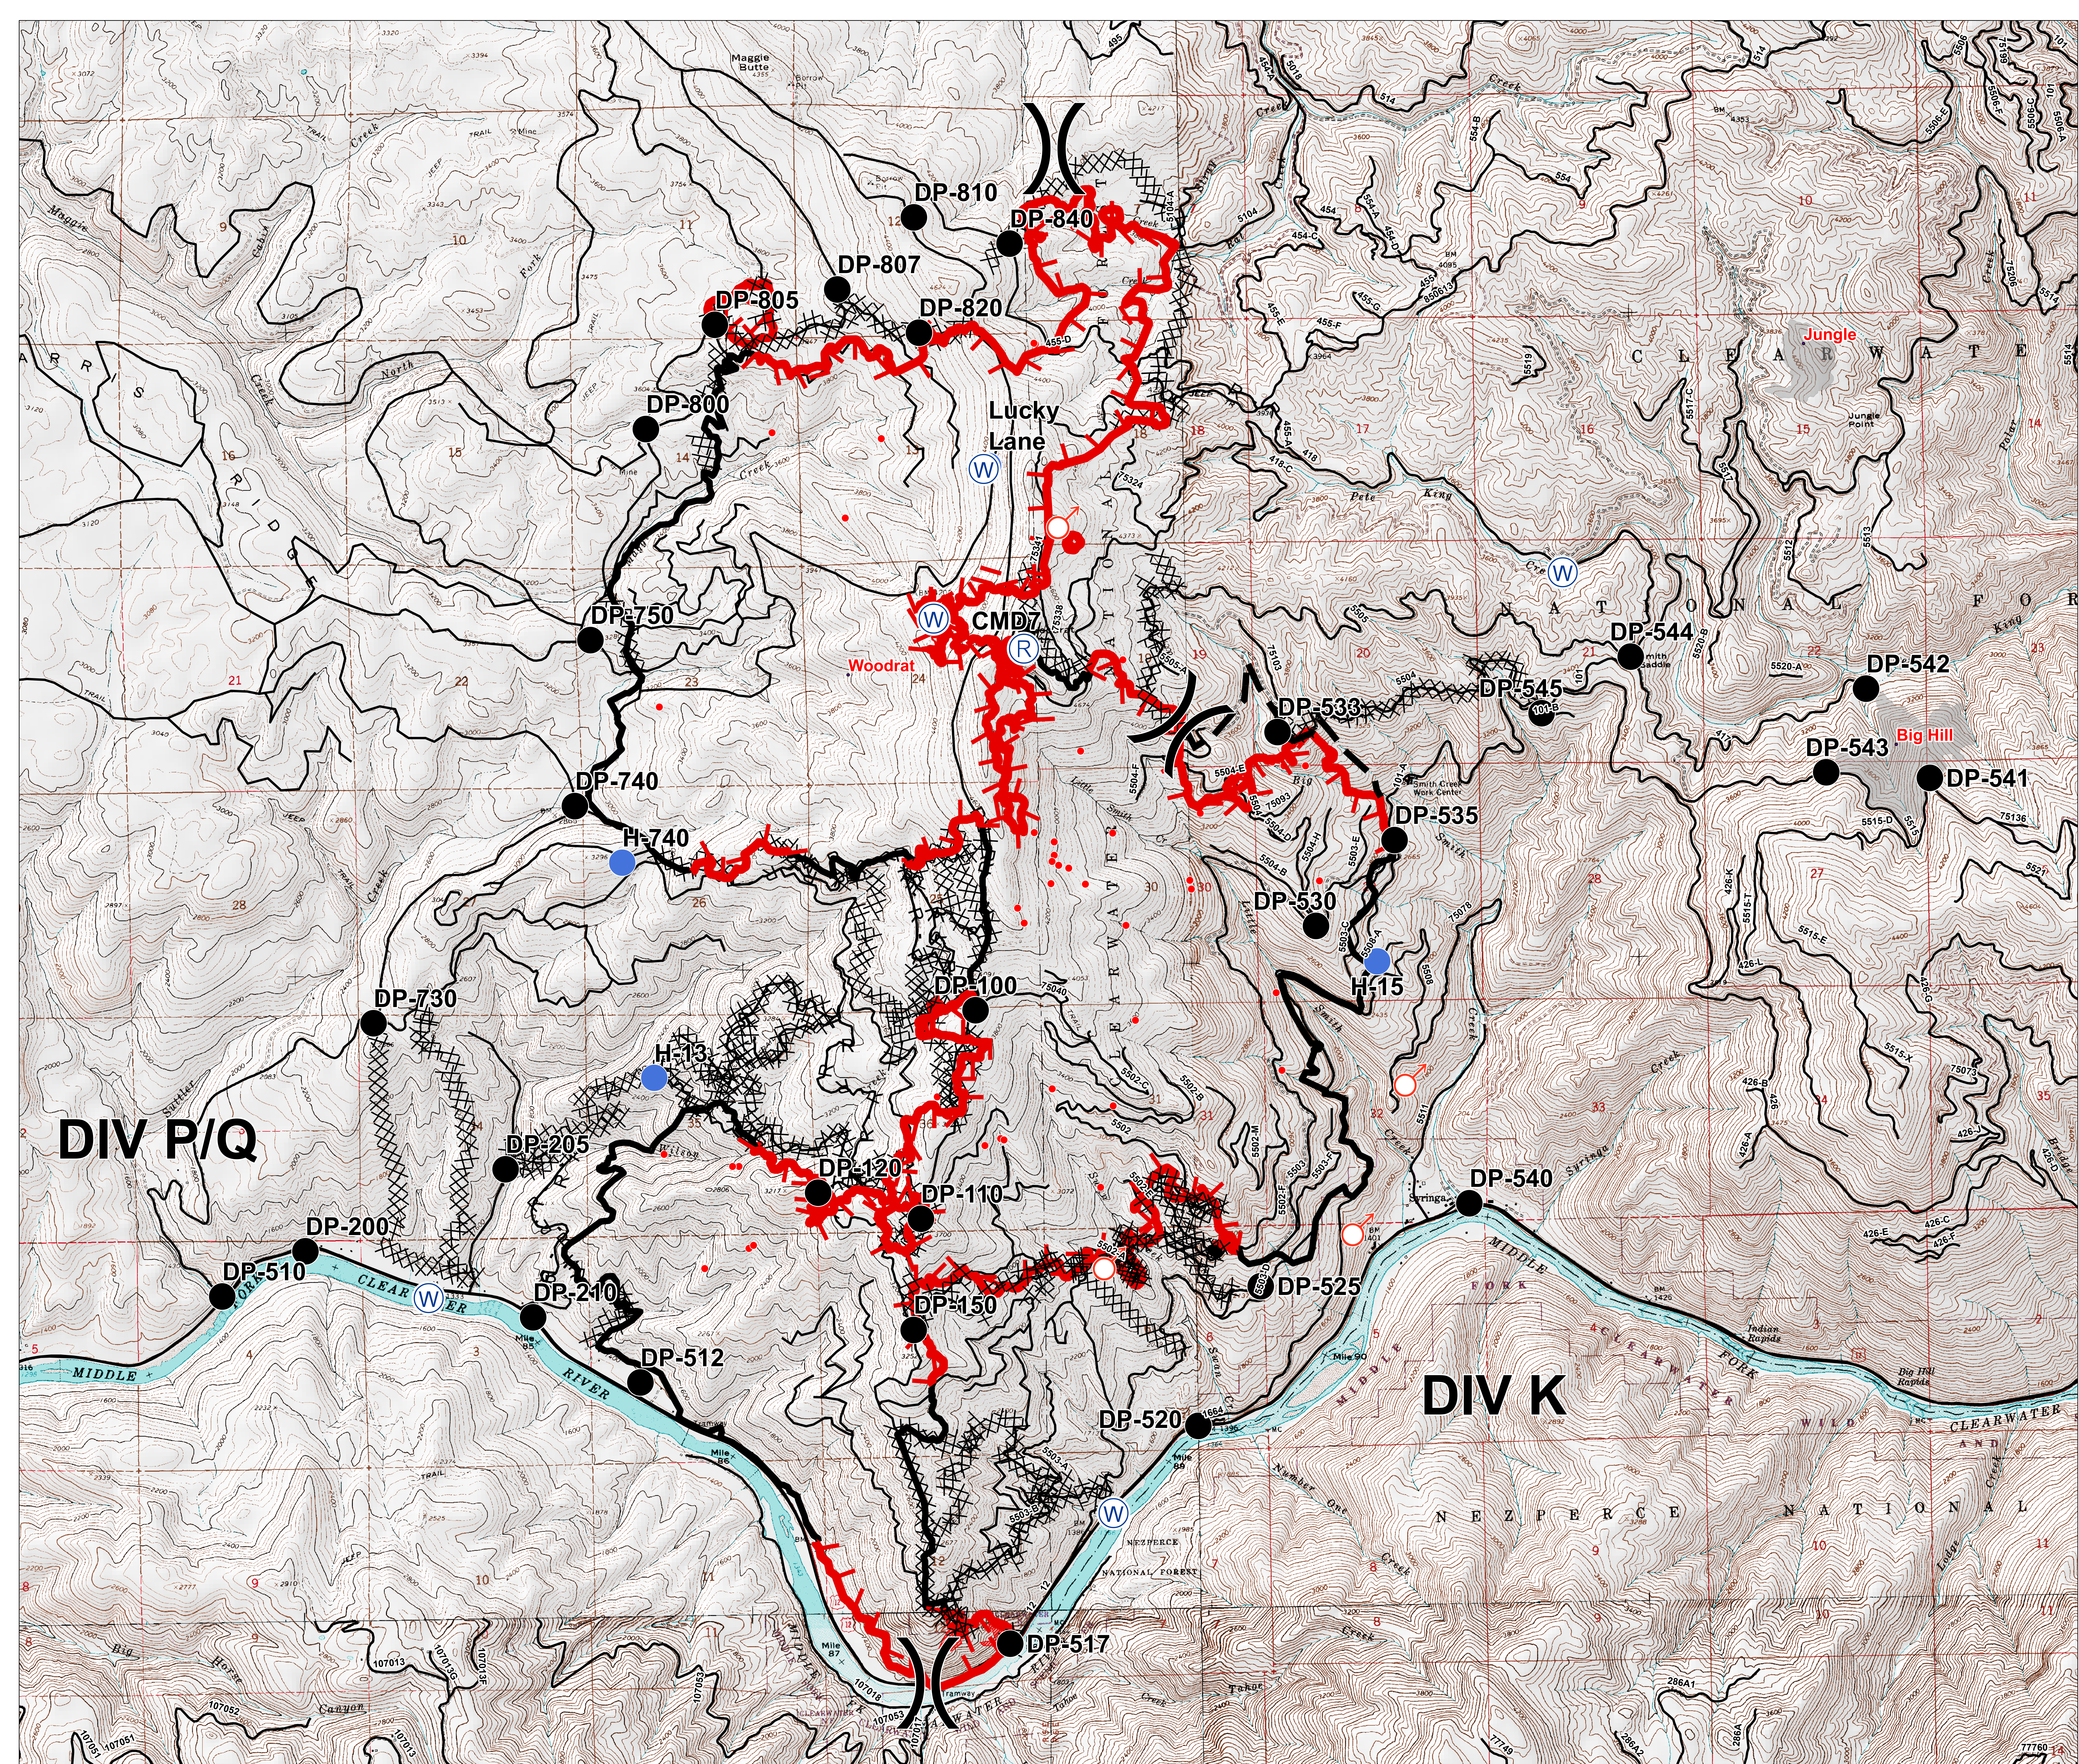

Woodrat Branch

6,459 ac.

Perimeter as of
09/04/2015 @2033 hrs.

September 7, 2015

- Drop Point
- Helispot
- Ⓡ Repeater
- Ⓢ Spot Fire
- Ⓜ Water Source

- └─ Uncontrolled Fire Edge
- XXXX Completed Dozer Line
- Completed Line
- H - Hand Line
- R - Road as Completed Line
- ▬ Planned Fire Line
- IR_IsolatedHeat
- ▨ IR_IntenseHeat

DIV P/Q

DIV K

Woodrat

Jungle

Lucky Lane

CMD7

Big Hill

NEZPERCE NATIONAL FOREST

NEZPERCE NATIONAL FOREST