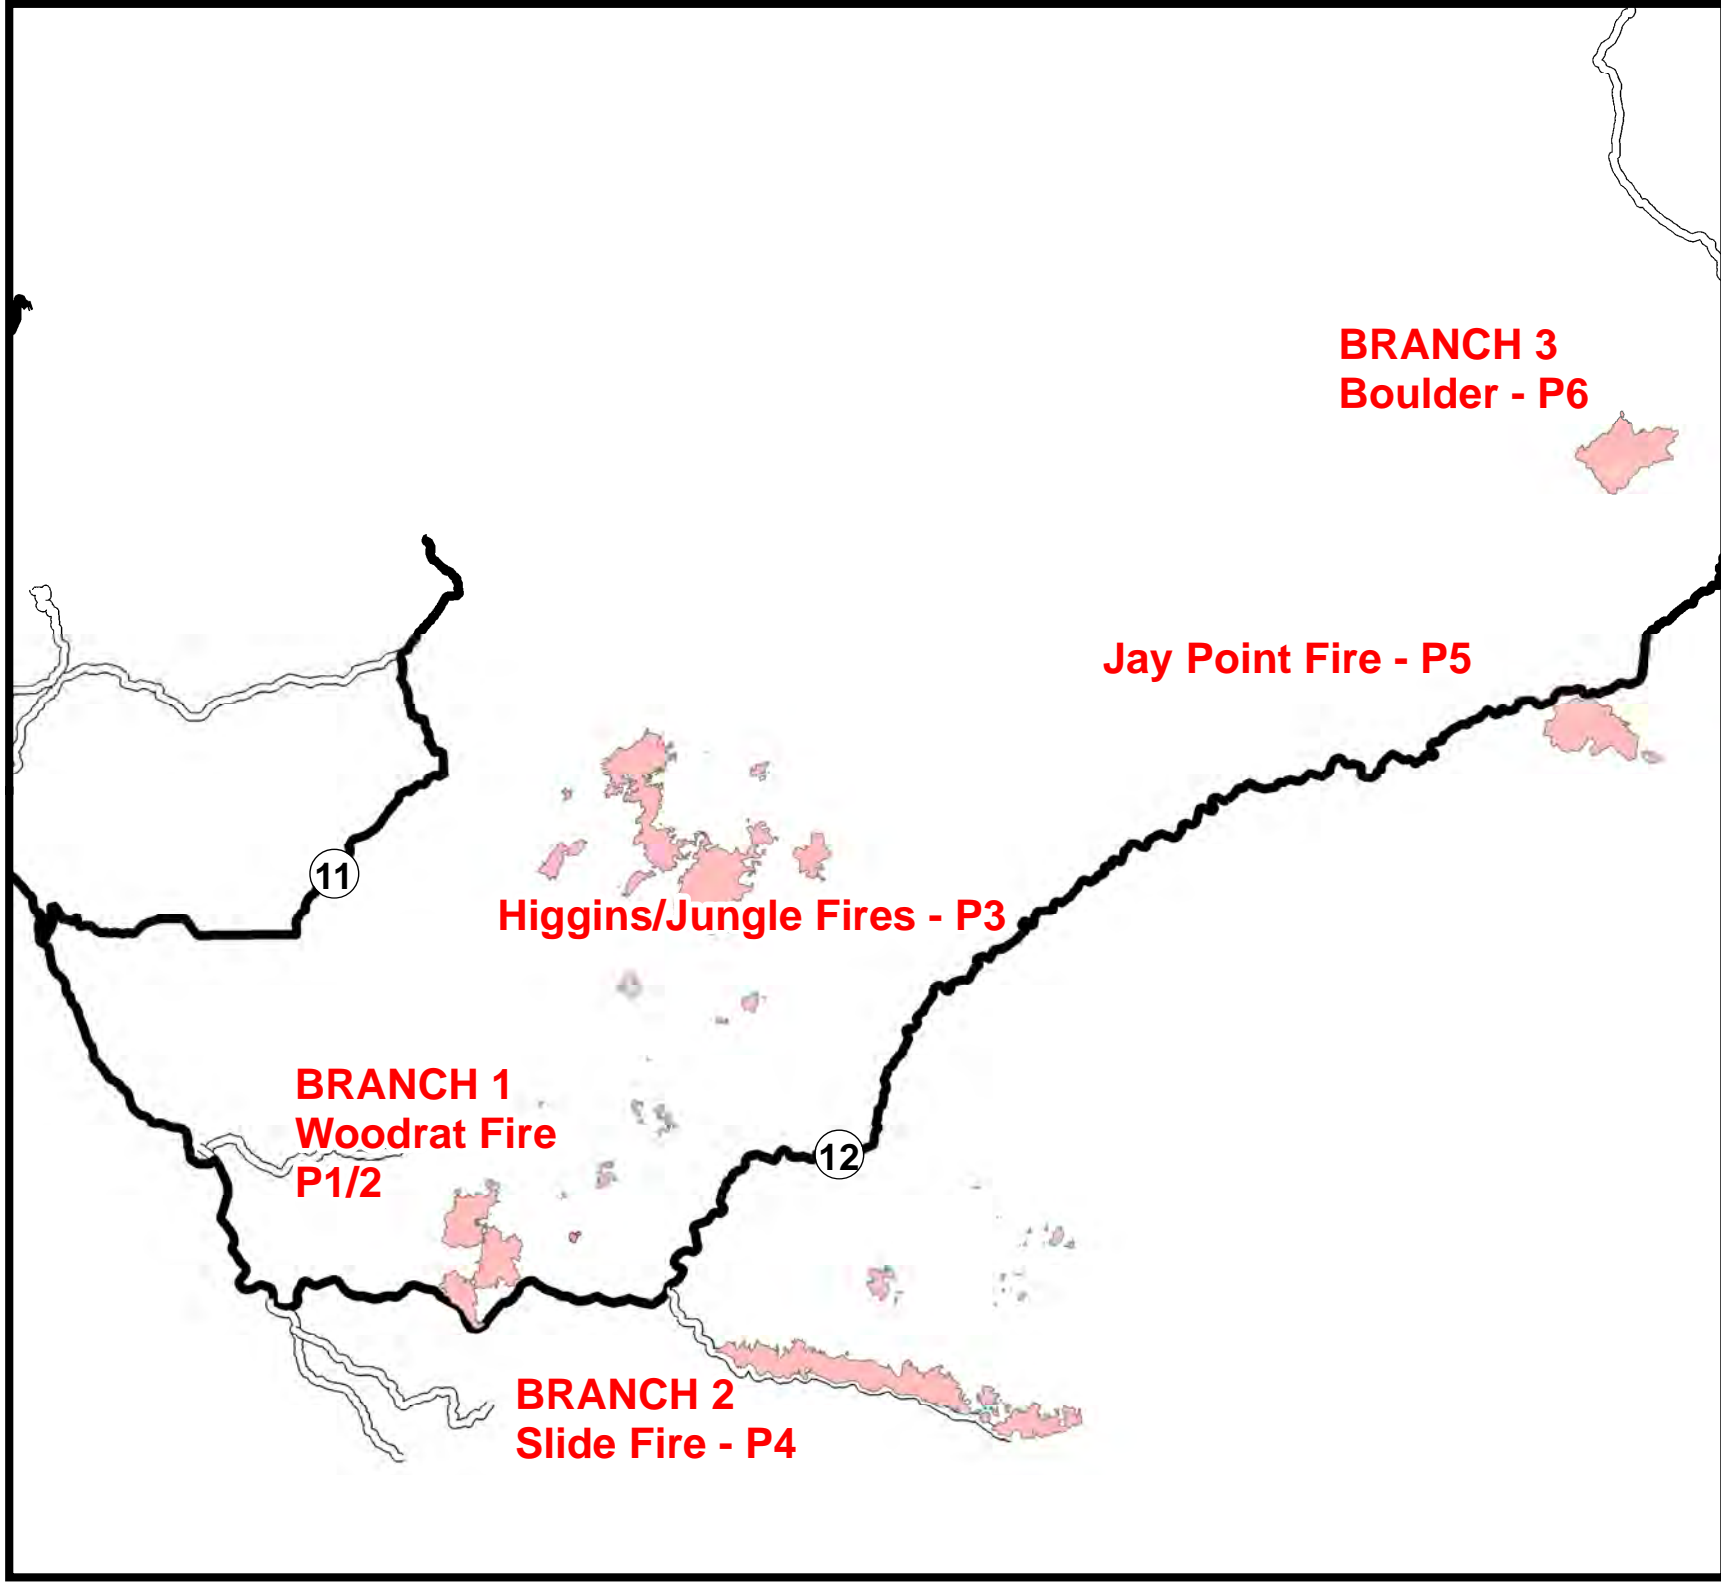

# Motorway Complex

IAP Map Index  
08 SEPTEMBER 2015  
26,499 ac.

This QR code will provide you with a link to a dropbox folder containing IAPs and maps for this incident.