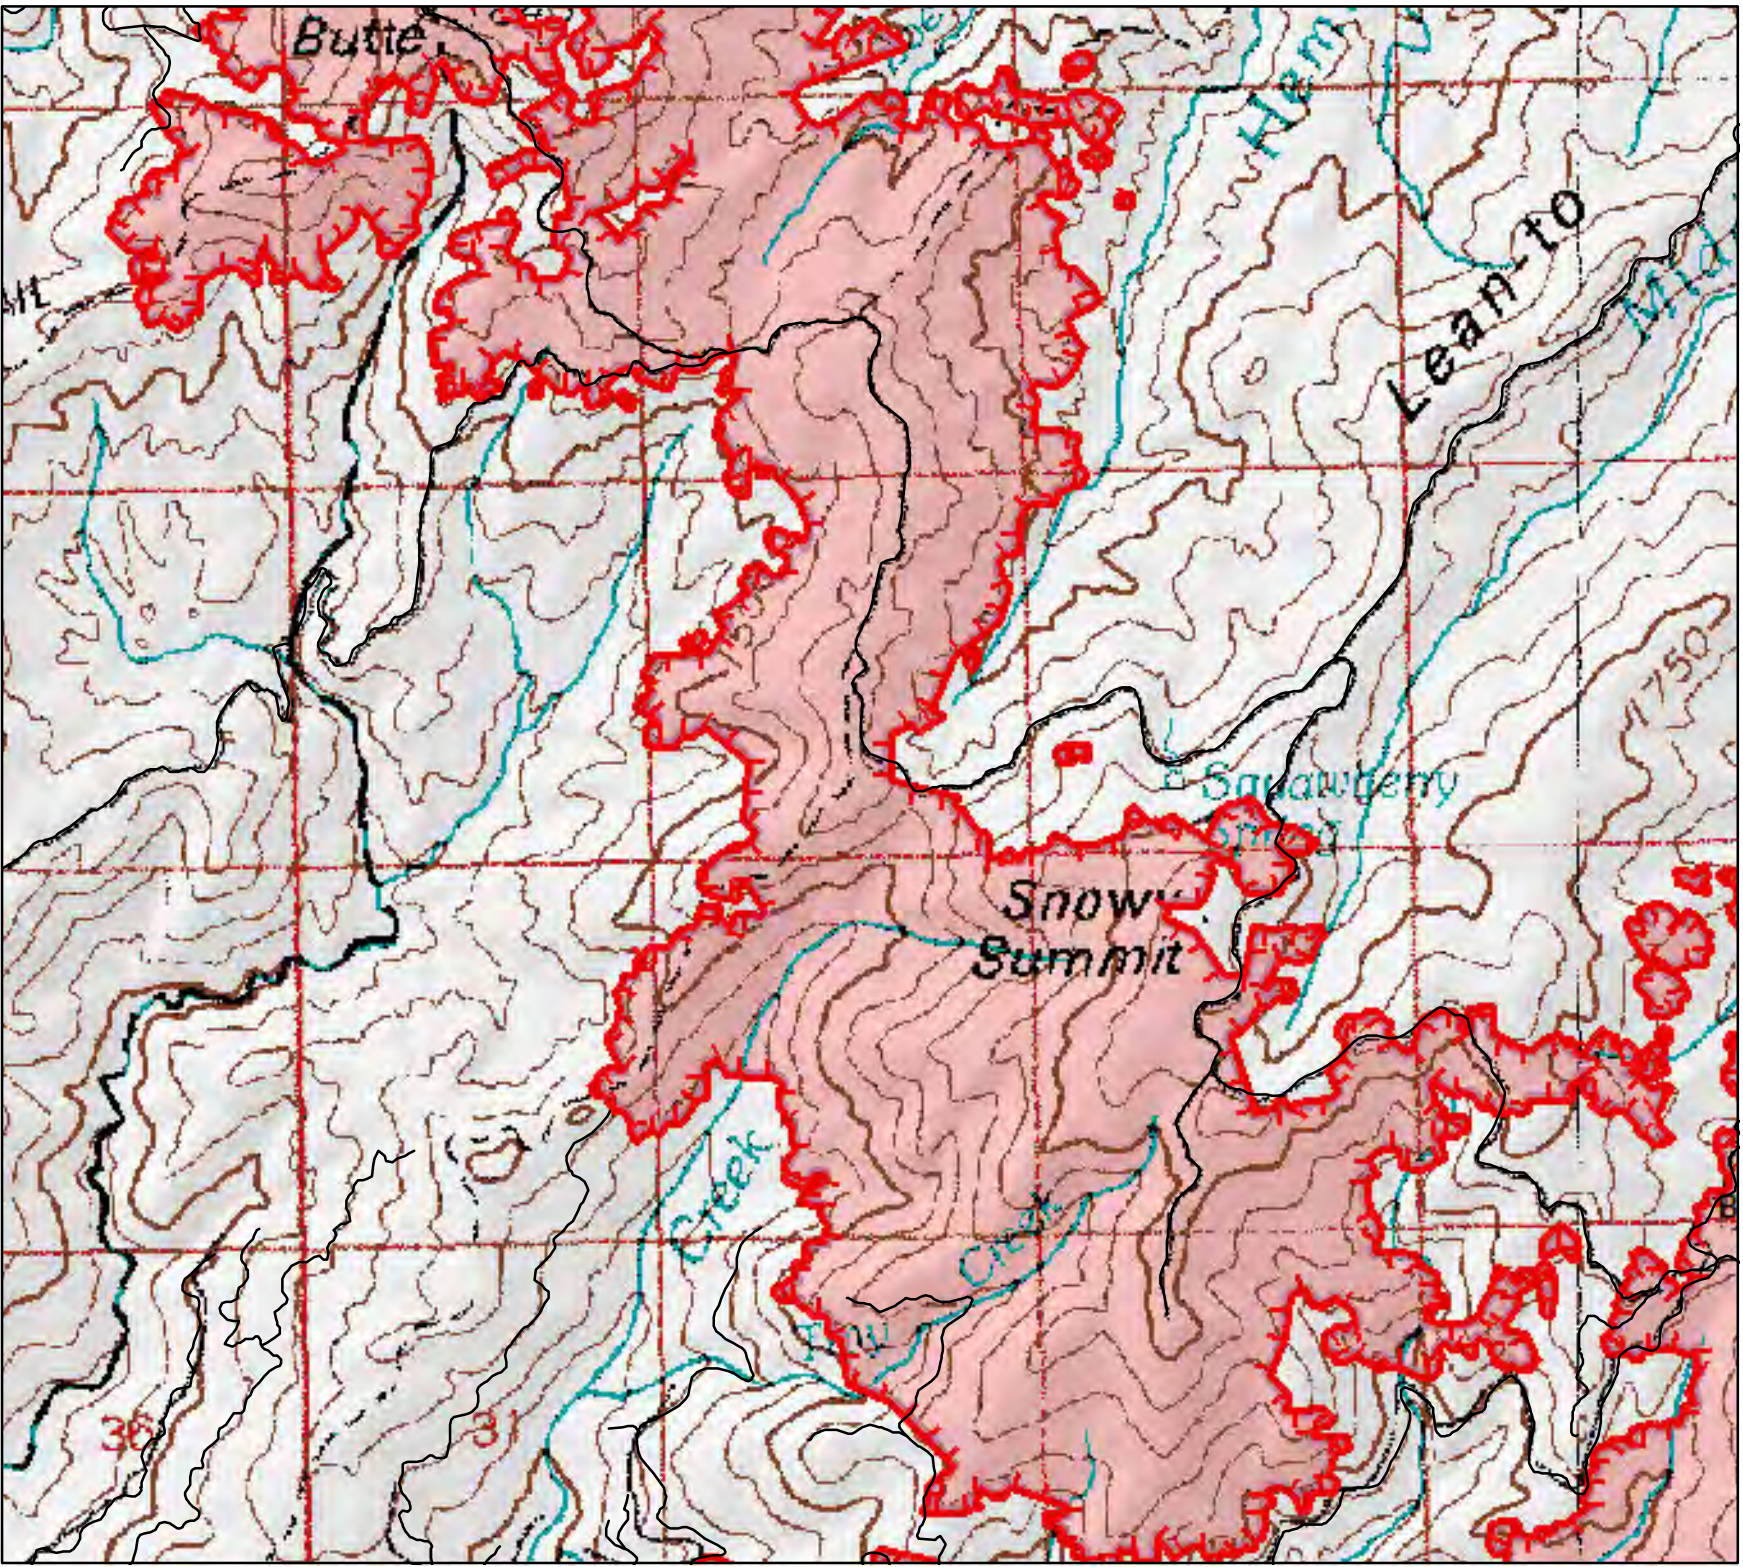

**Motorway
Complex**
Snowy Summit Fire
ID-NCF-000859
Sept 11, 2015
5846 Acres

Page 10 of 12

Uncontrolled

1:32,000