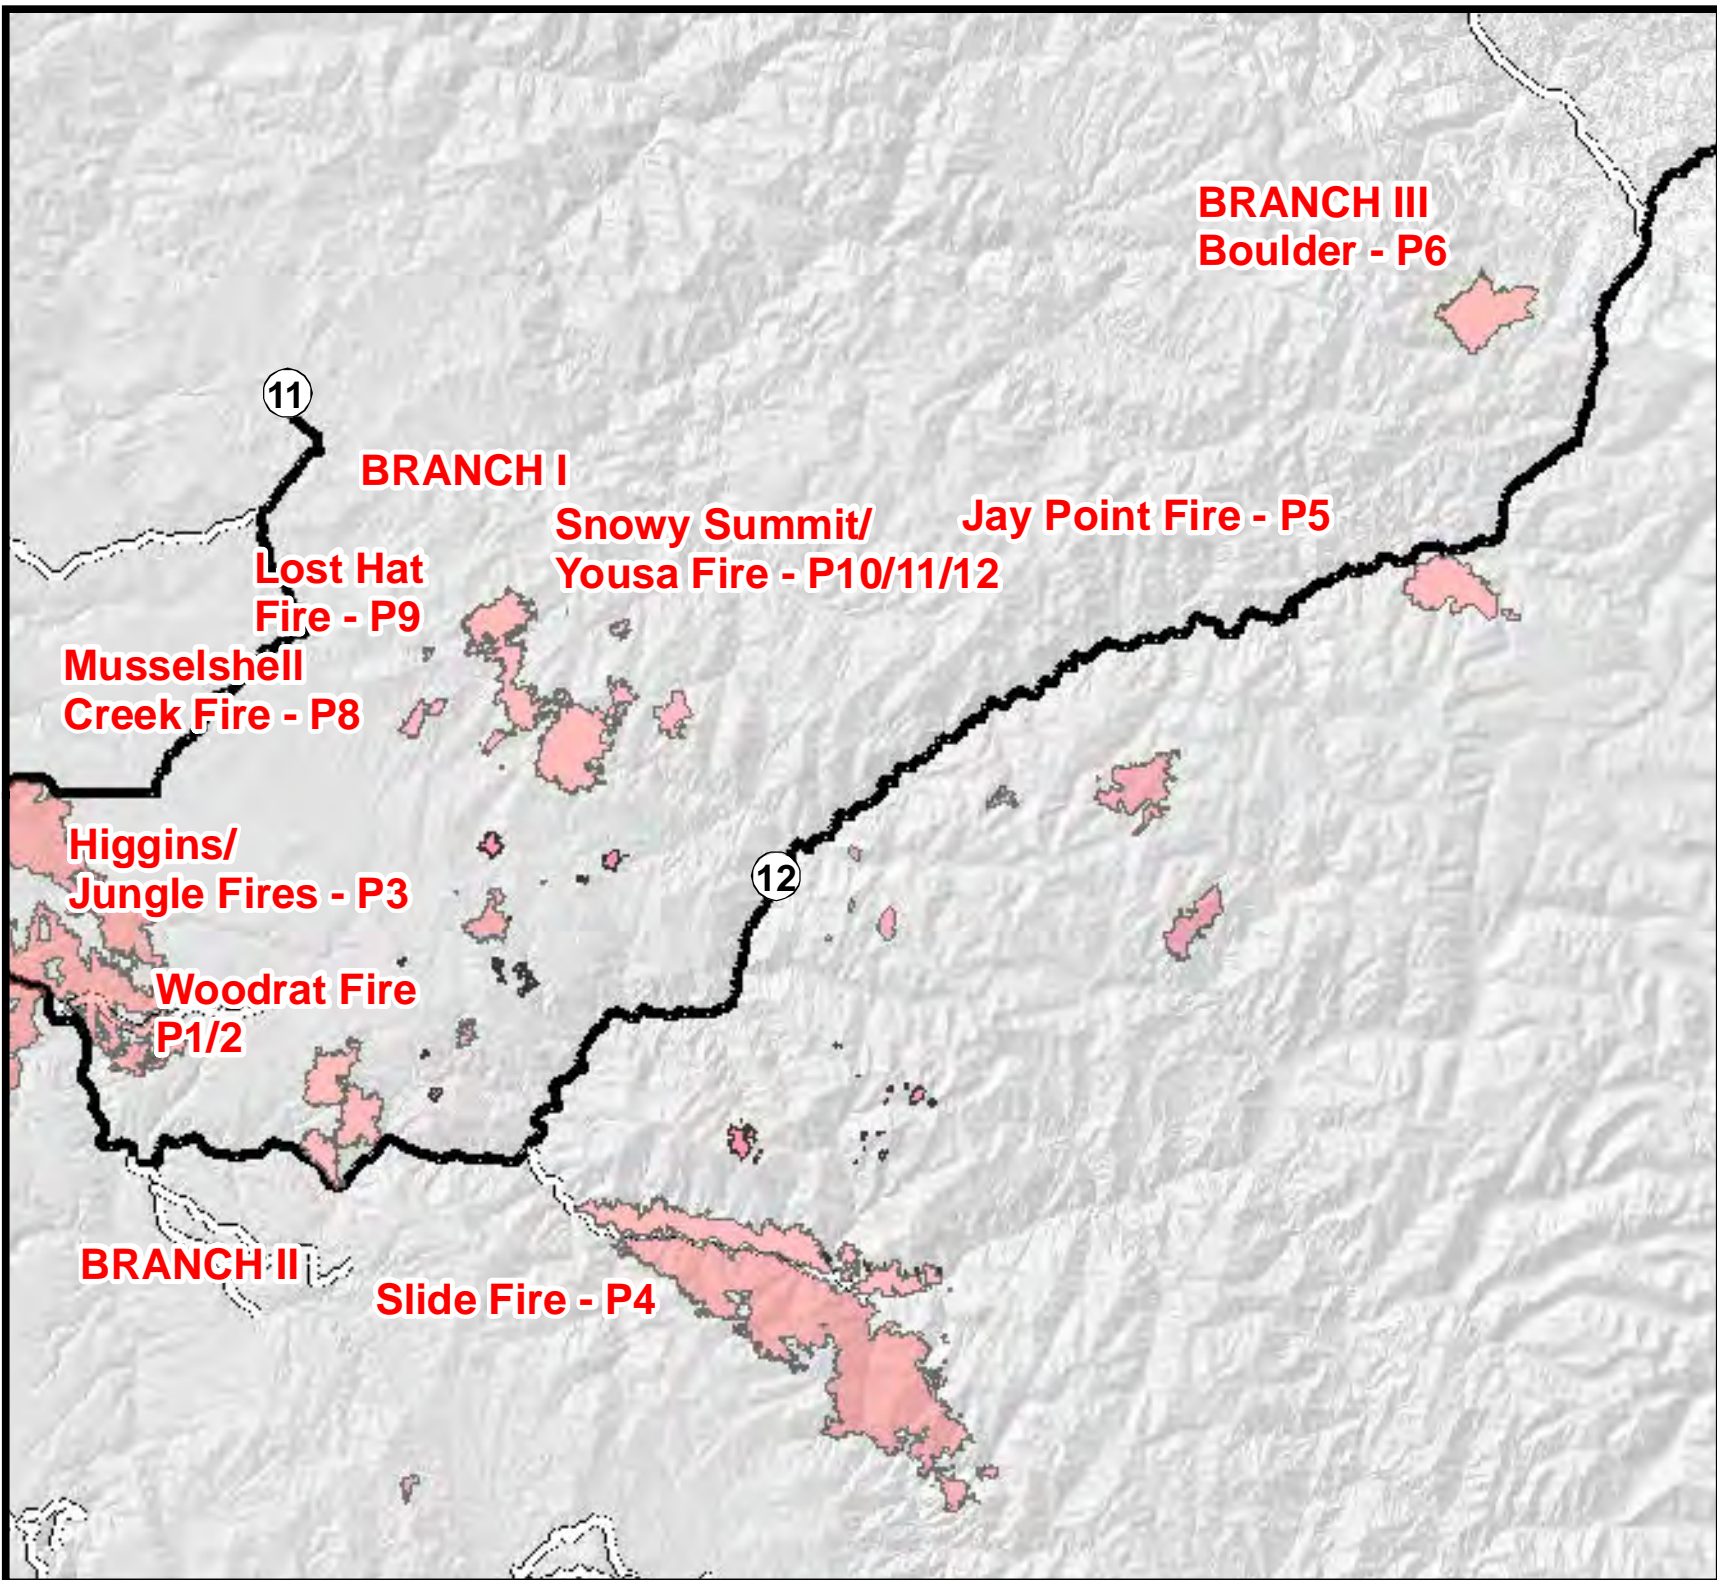

Motorway Complex

IAP Map Index
September 11, 2015
23, 556 ac.

This QR code will provide you with a link to a dropbox folder containing IAPs and maps for this incident.