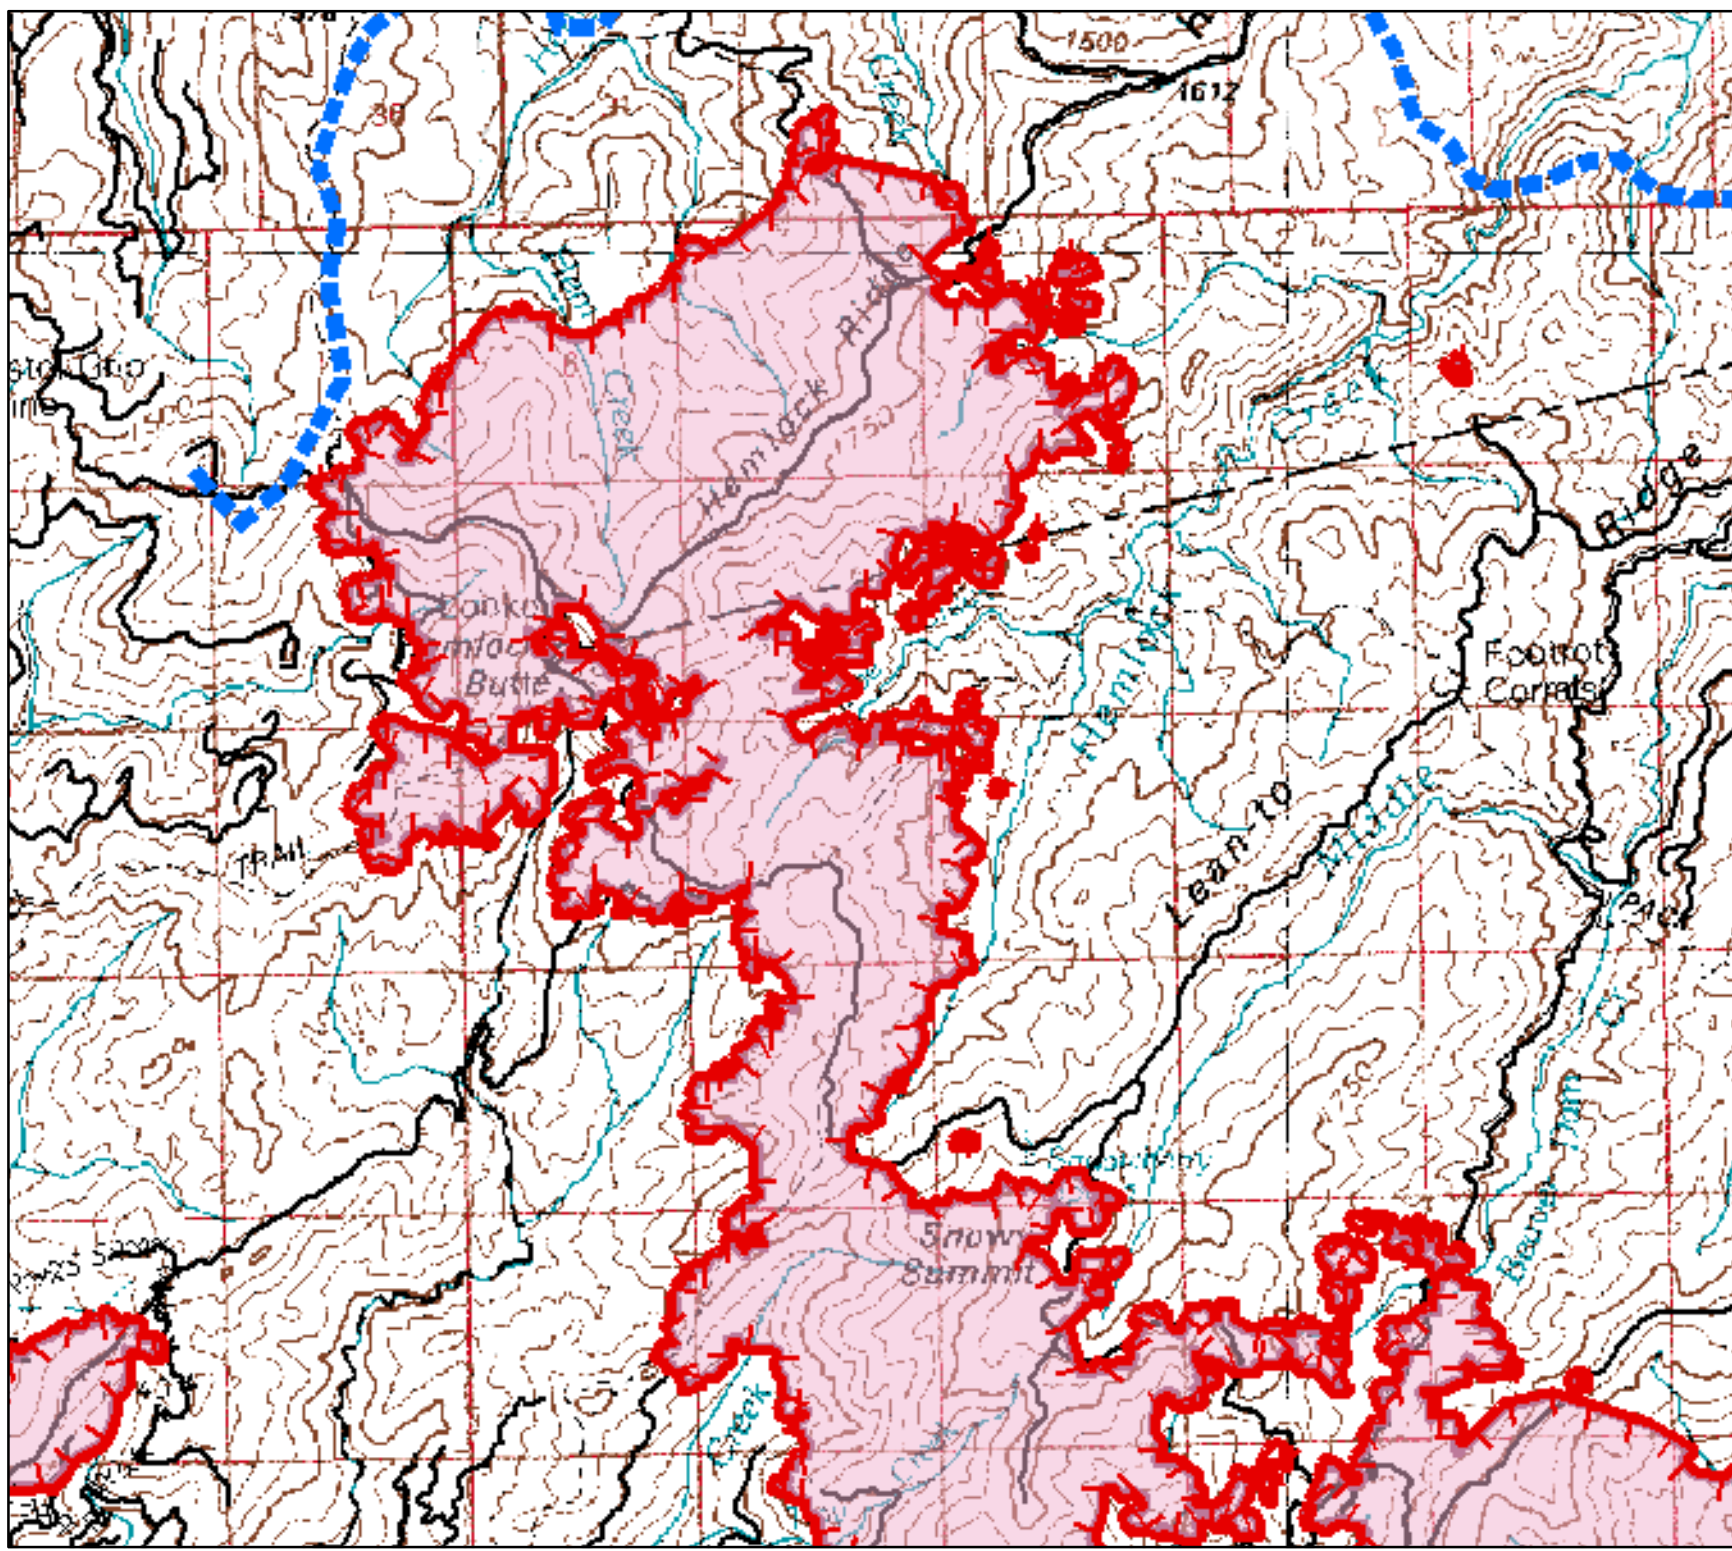

Motorway Complex

Snowy Summit Fire

ID-NCF-000859

September 13, 2015

5846 Acres

Page 10 of 11

-  Uncontrolled Fire Edge
-  Completed Dozer Line
-  R - Road as Completed Line
-  Maximum Manageable Area

1:50,000