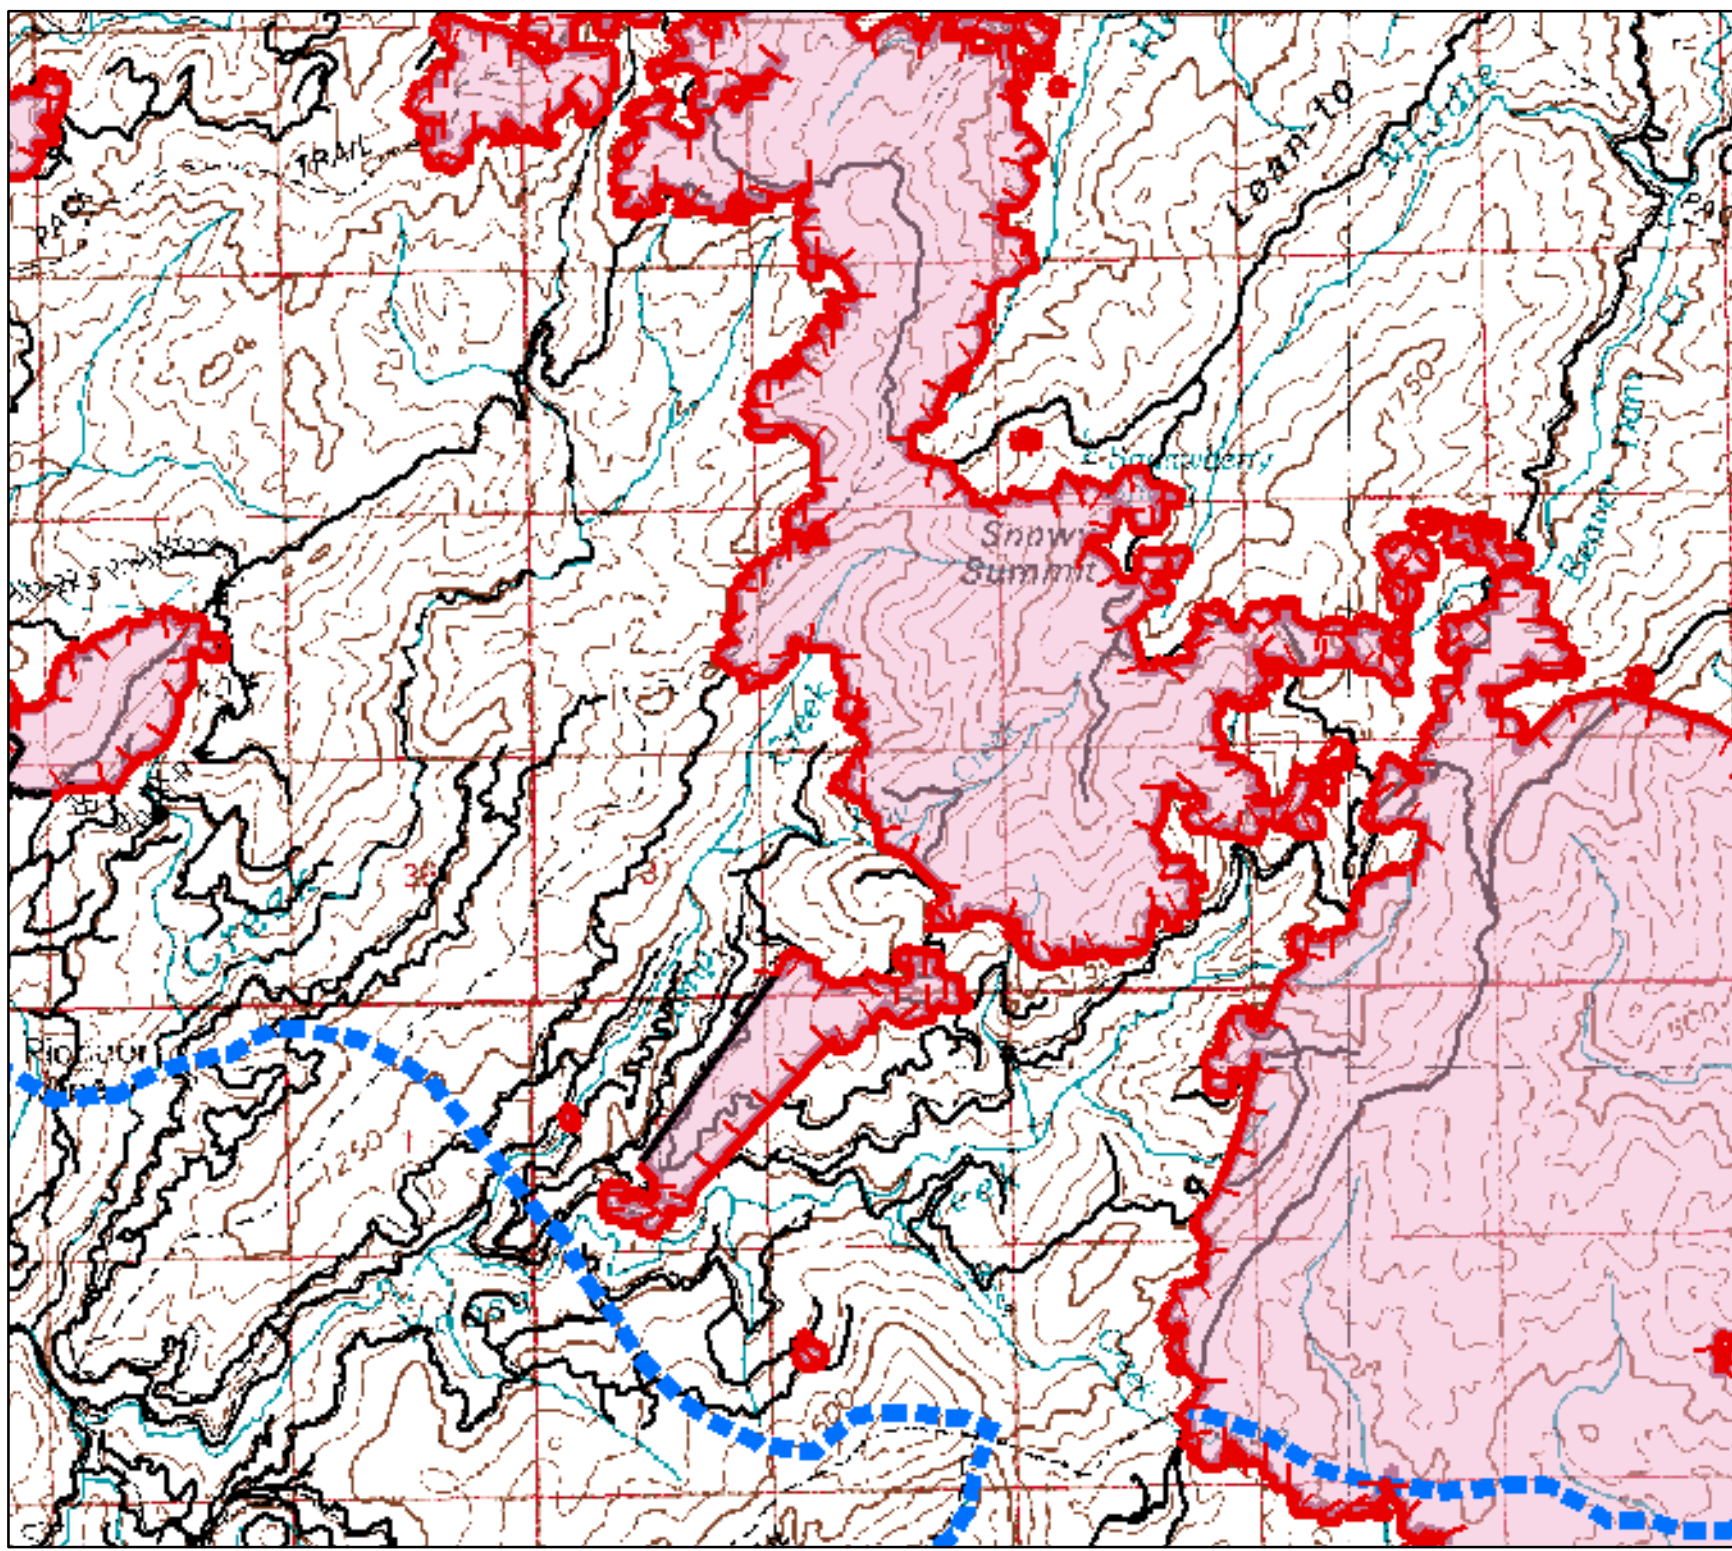

Motorway Complex

Snowy Summit/Yousa Fire

ID-NCF-000859

September 13, 2015

345 Acres

Page 11 of 11

-  Uncontrolled Fire Edge
-  Completed Dozer Line
-  Completed Line
-  Road as Completed Line
-  Maximum Manageable Area

1:50,000