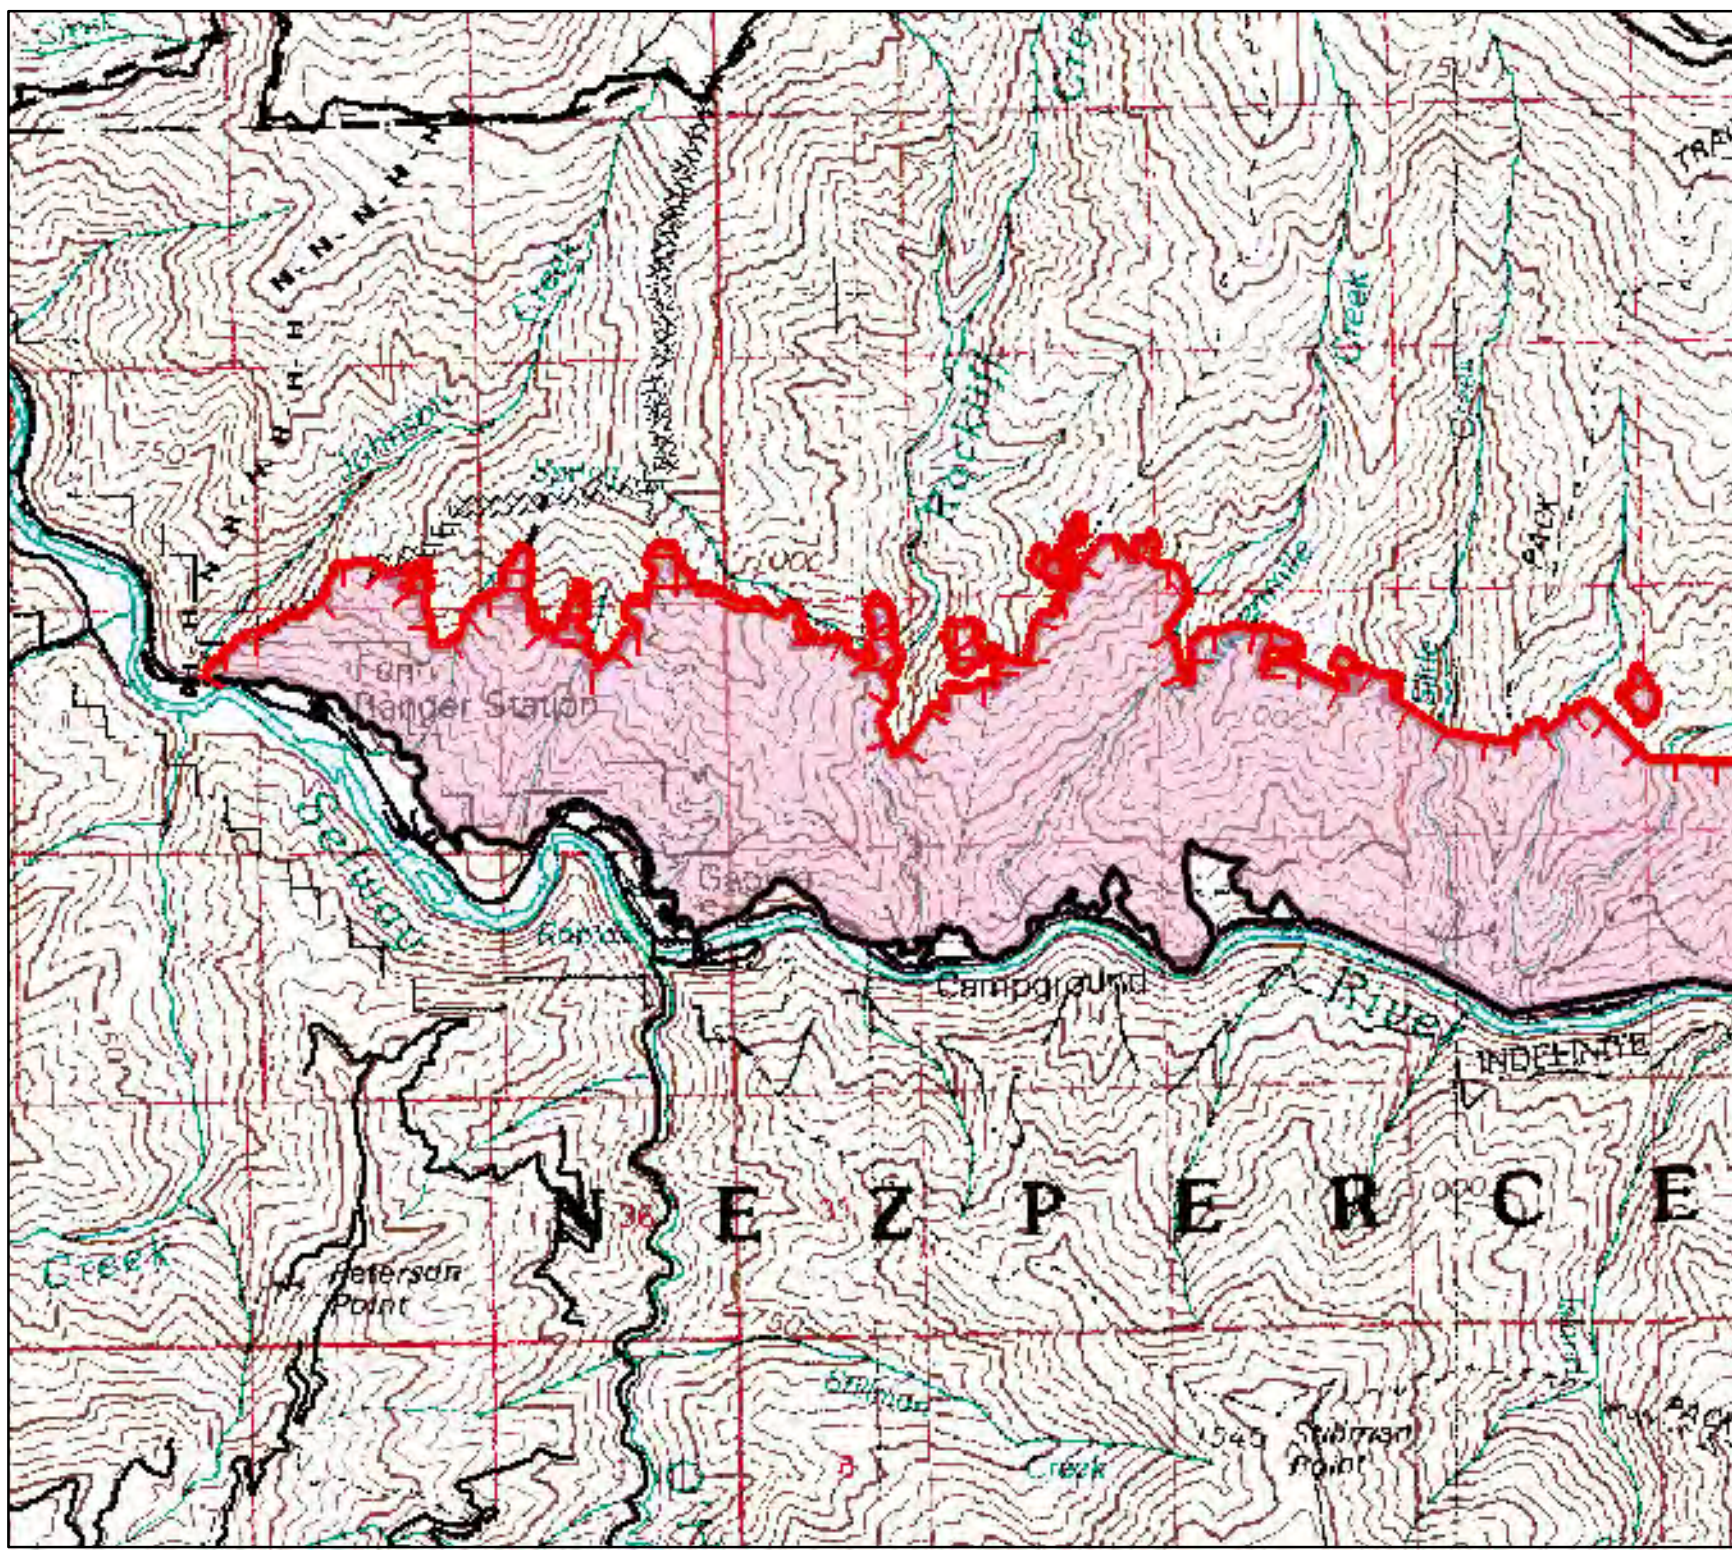

Motorway Complex

Slide Fire

ID-NCF-000859

September 13, 2015

10296 Acres

Page 4 of 11

-  Uncontrolled Fire Edge
-  Completed Dozer Line
-  Completed Line
-  H - Hand Line
-  Planned Fire Line

1:50,000