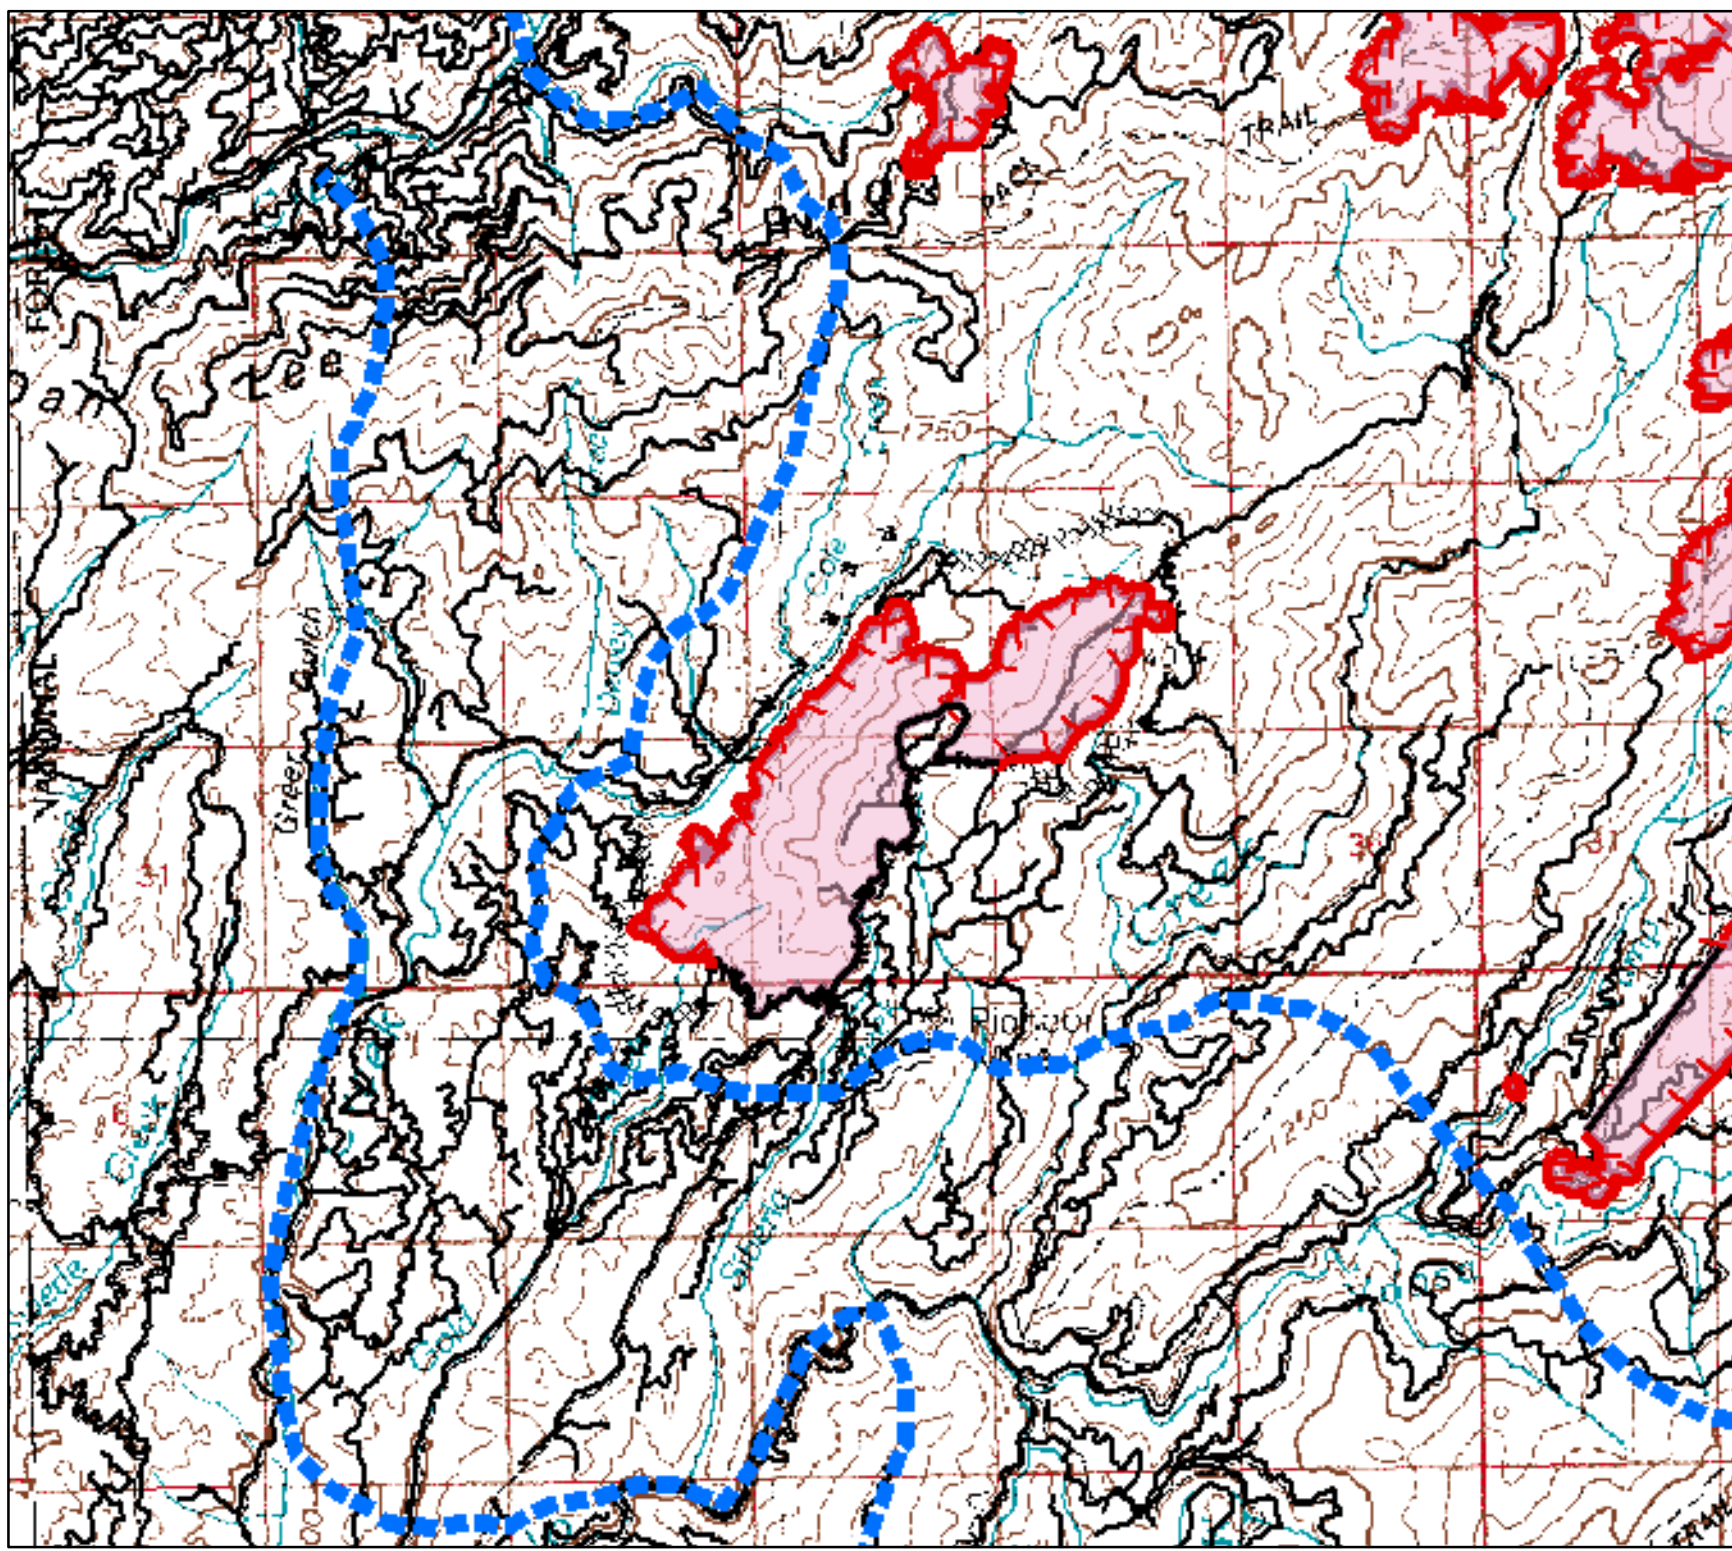

# Motorway Complex

Musselshell Fire

ID-NCF-000859

September 13, 2015

1023 Acres

Page 8 of 11

-  Uncontrolled Fire Edge
-  Completed Dozer Line
-  Completed Line
-  Road as Completed Line
-  Maximum Manageable Area

1:50,000