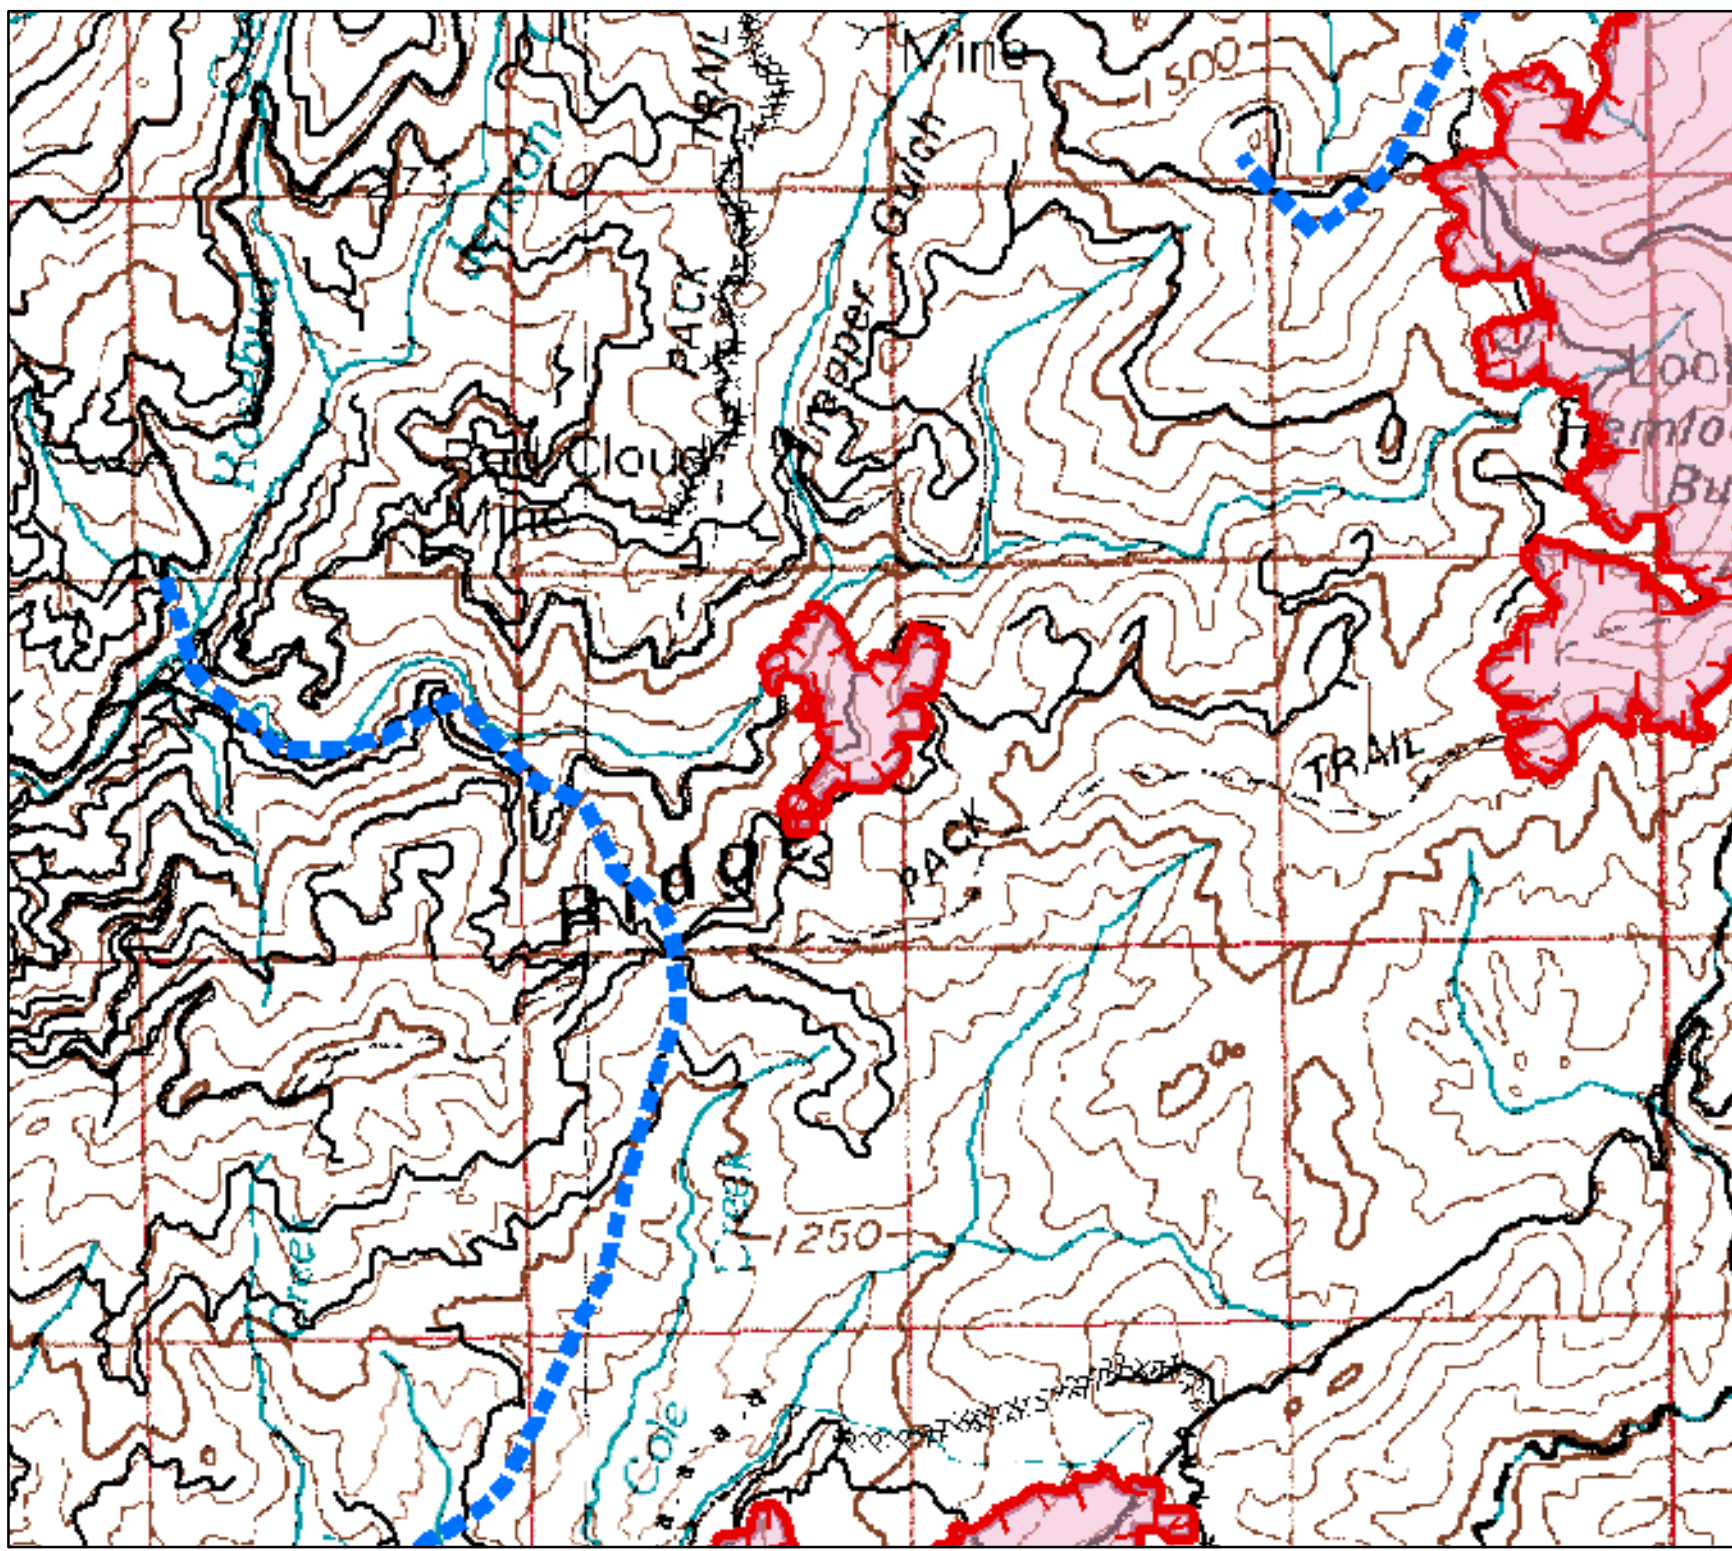

# Motorway Complex

Lost Hat Fire

ID-NCF-000859

September 13, 2015

75 Acres

Page 9 of 11

-  Uncontrolled Fire Edge
-  Completed Dozer Line
-  Road as Completed Line
-  Maximum Manageable Area

1:32,000