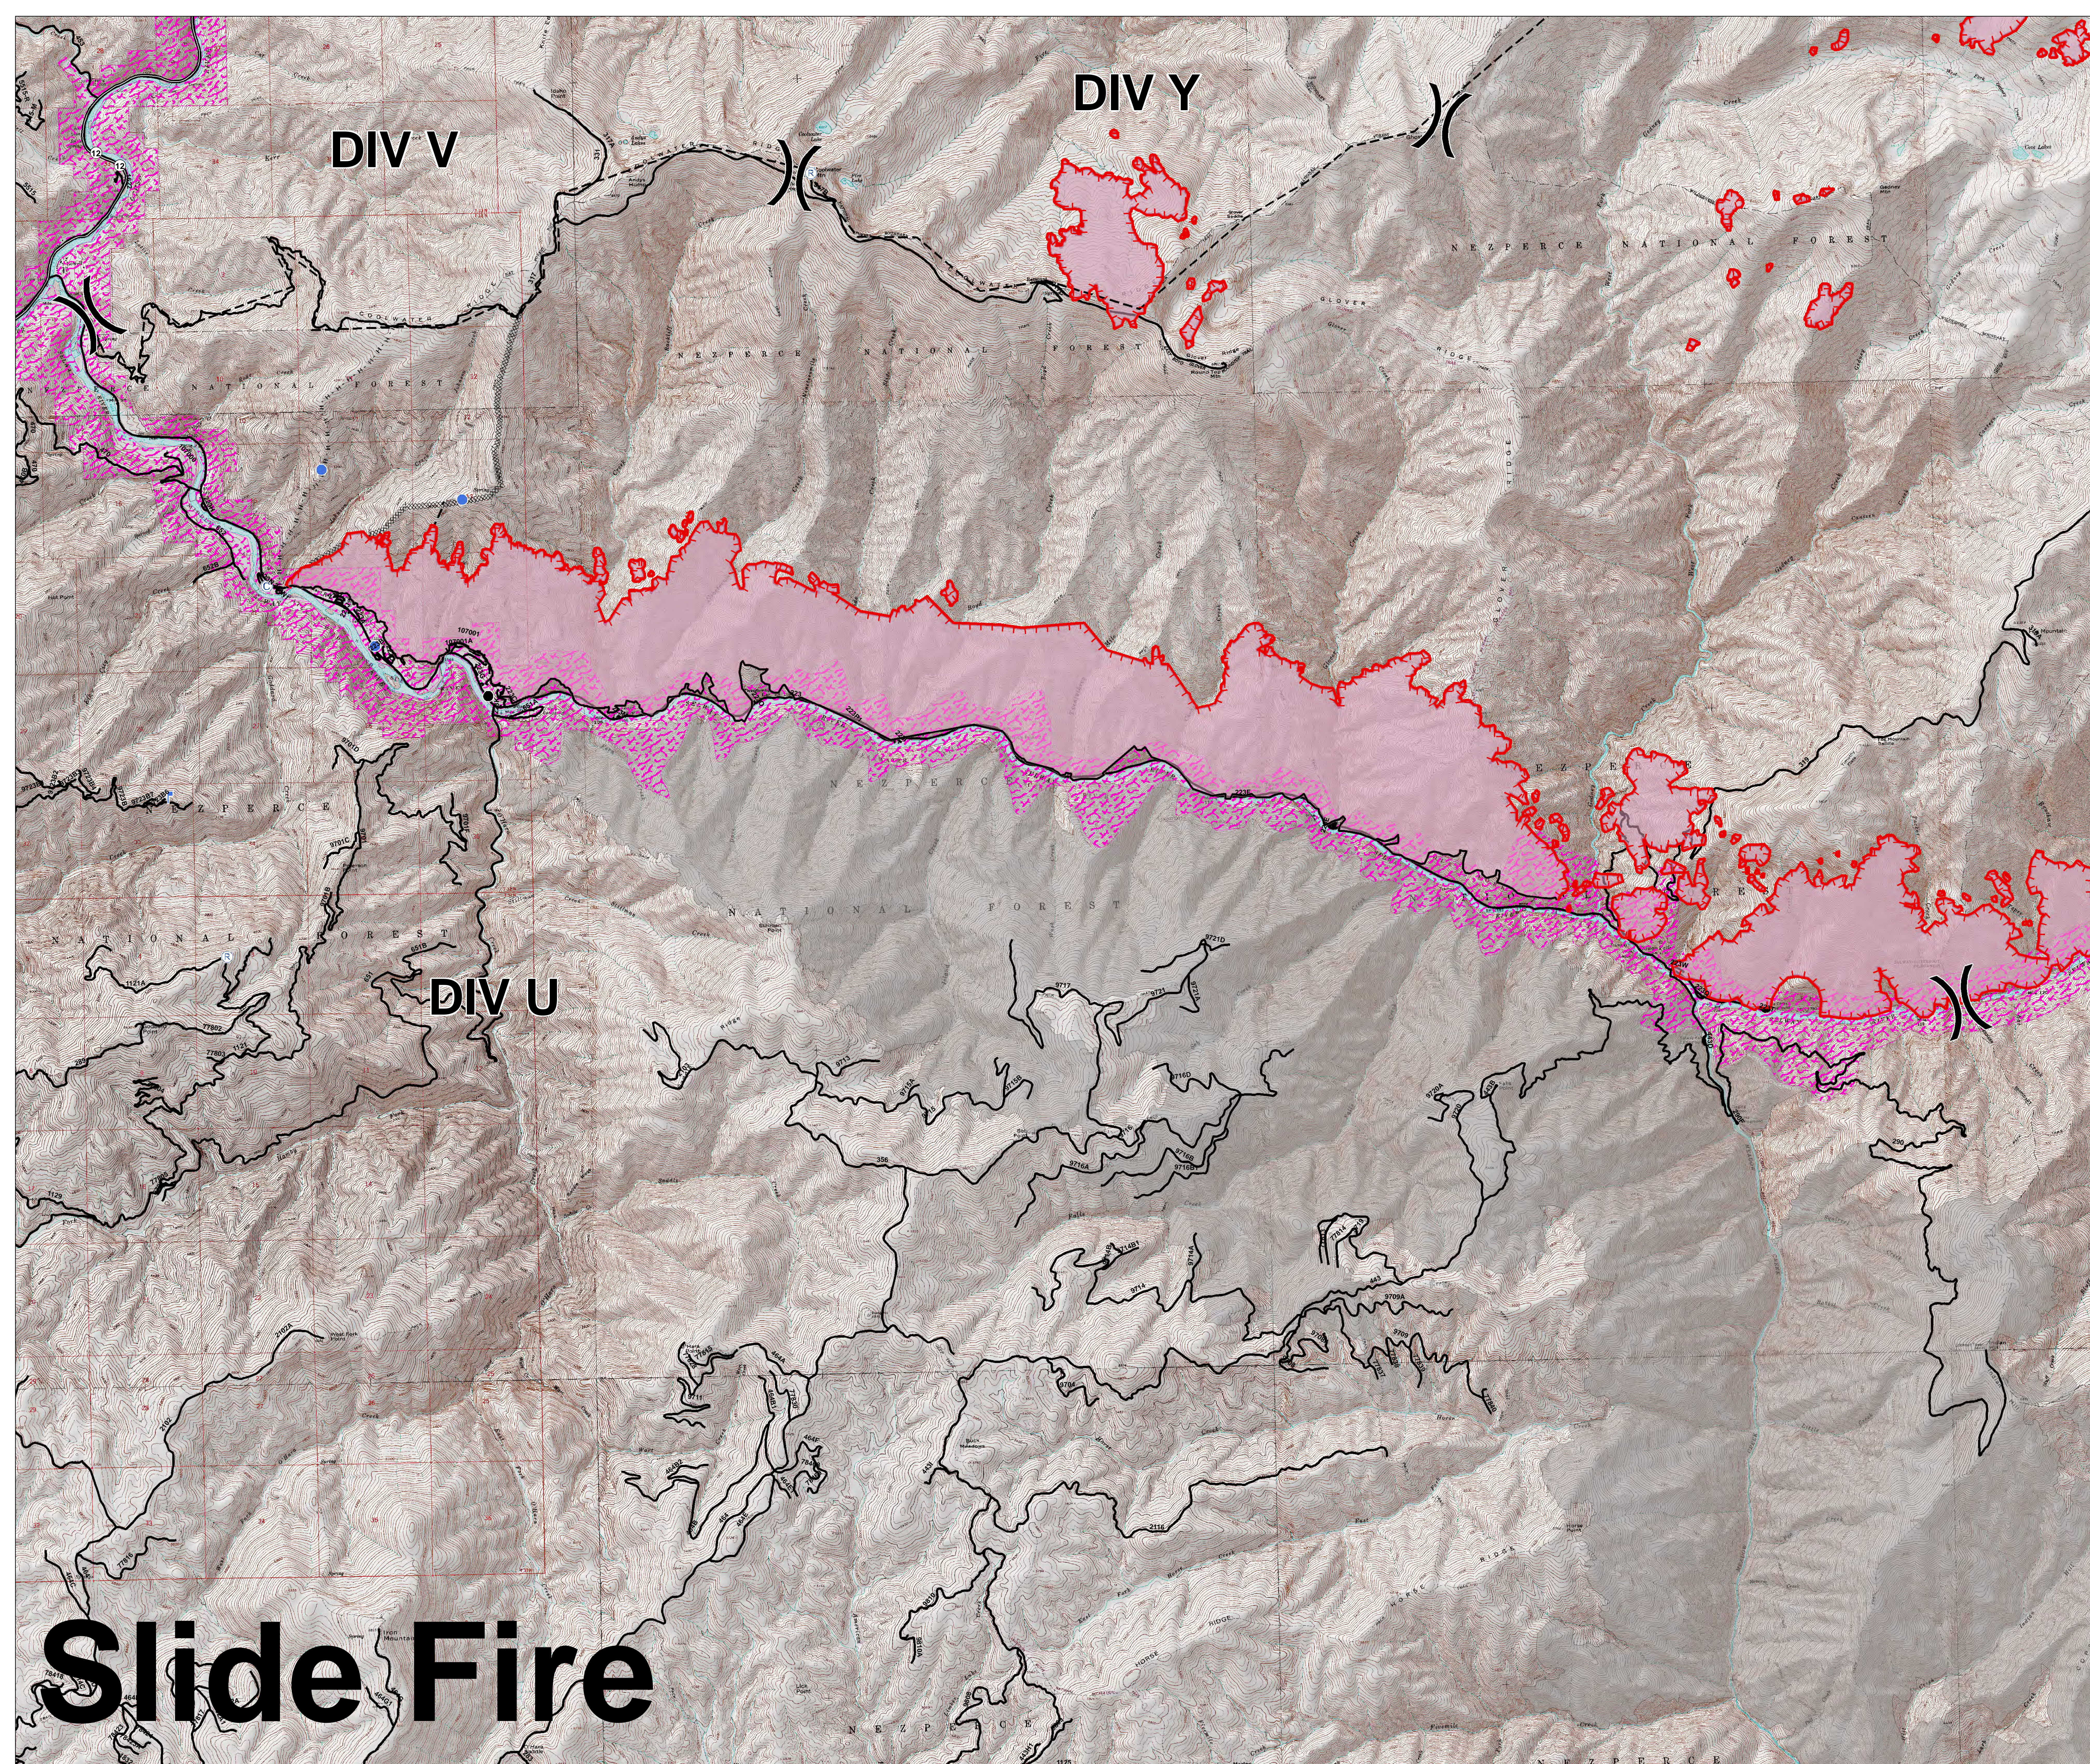

Slide Fire
10,296 acres

IR Collected on
09/09/2015 @ 2306 hrs.

September 13, 2015

DIV V

DIV Y

DIV U

Slide Fire

- () Division
- ⊙ Camp
- Drop Point
- Helispot
- ⌚ Lookout
- Ⓡ Repeater
- ♂ Spot Fire
- Uncontrolled Fire Edge
- ⊗ Completed Dozer Line
- Completed Line
- H · H Hand Line
- - - Planned Fire Line
- Structures
- IR_IsolatedHeat
- ▨ IR_IntenseHeat
- ▨ Wild Scenic Rivers
- ▨ Timber Sale
- Bridge
- ▨ Ranger_District_Boundary
- ▨ Other Active Fires

0 0.7 1.4 Miles