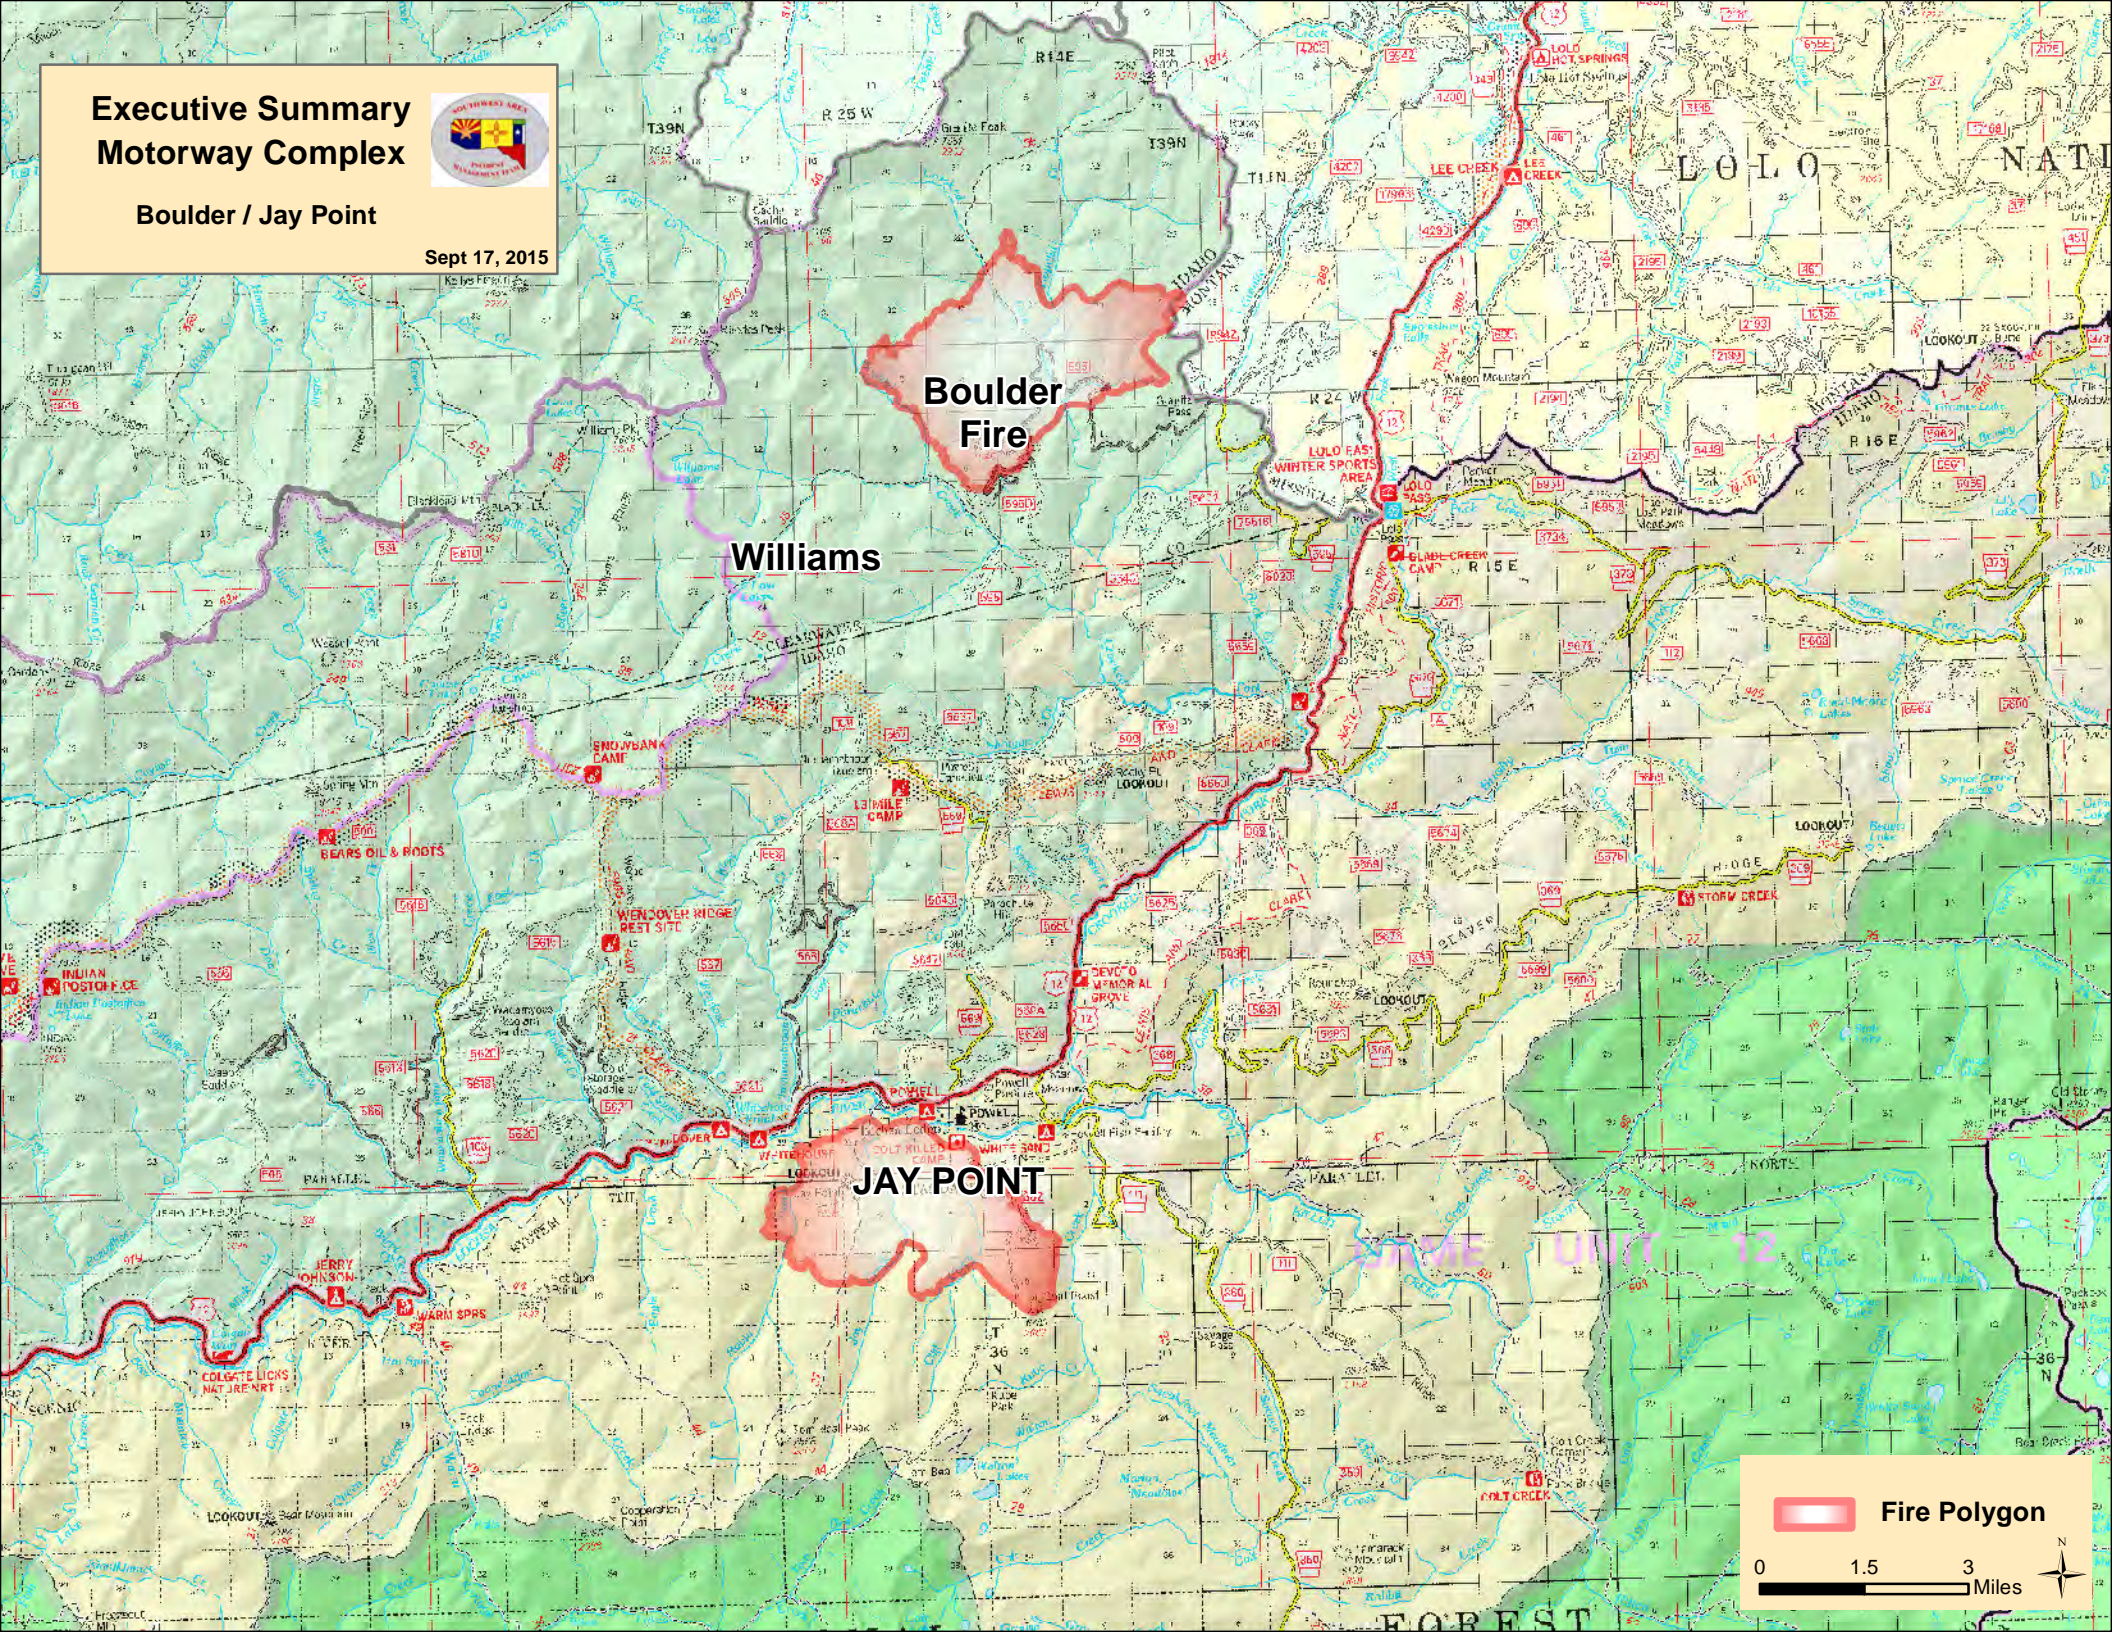

Executive Summary Motorway Complex

Boulder / Jay Point

Sept 17, 2015

Fire Polygon

0 1.5 3 Miles