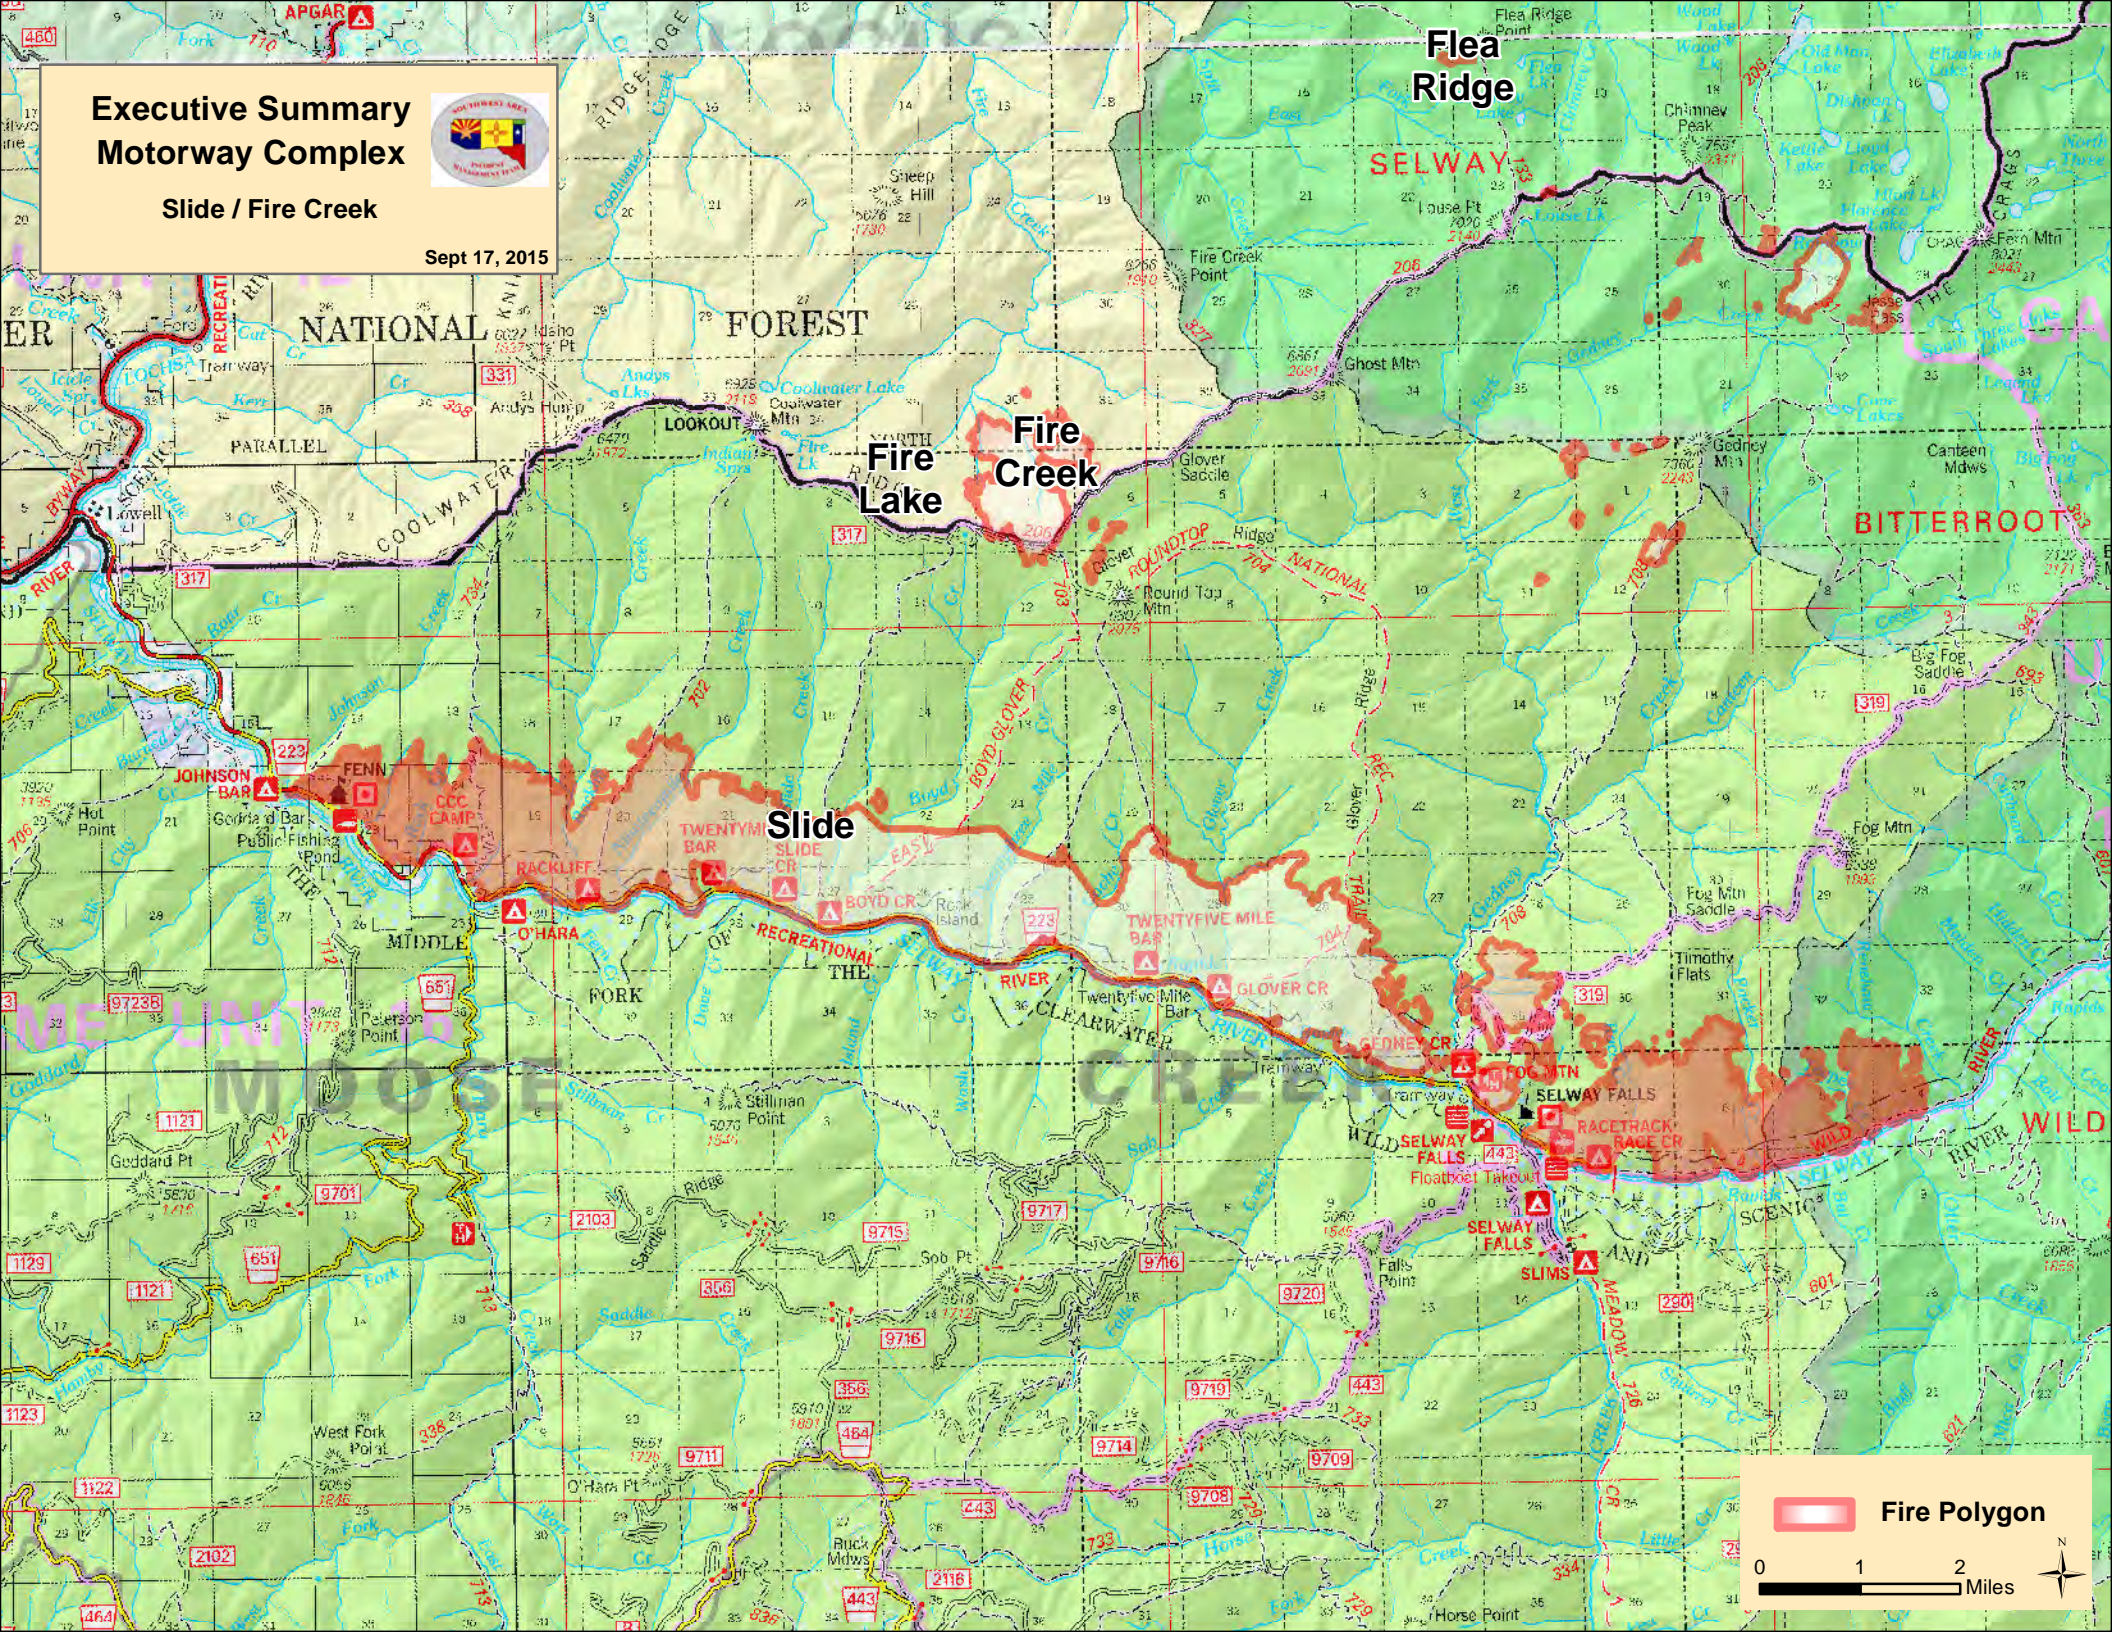

Executive Summary Motorway Complex

Slide / Fire Creek

Sept 17, 2015

Fire Polygon