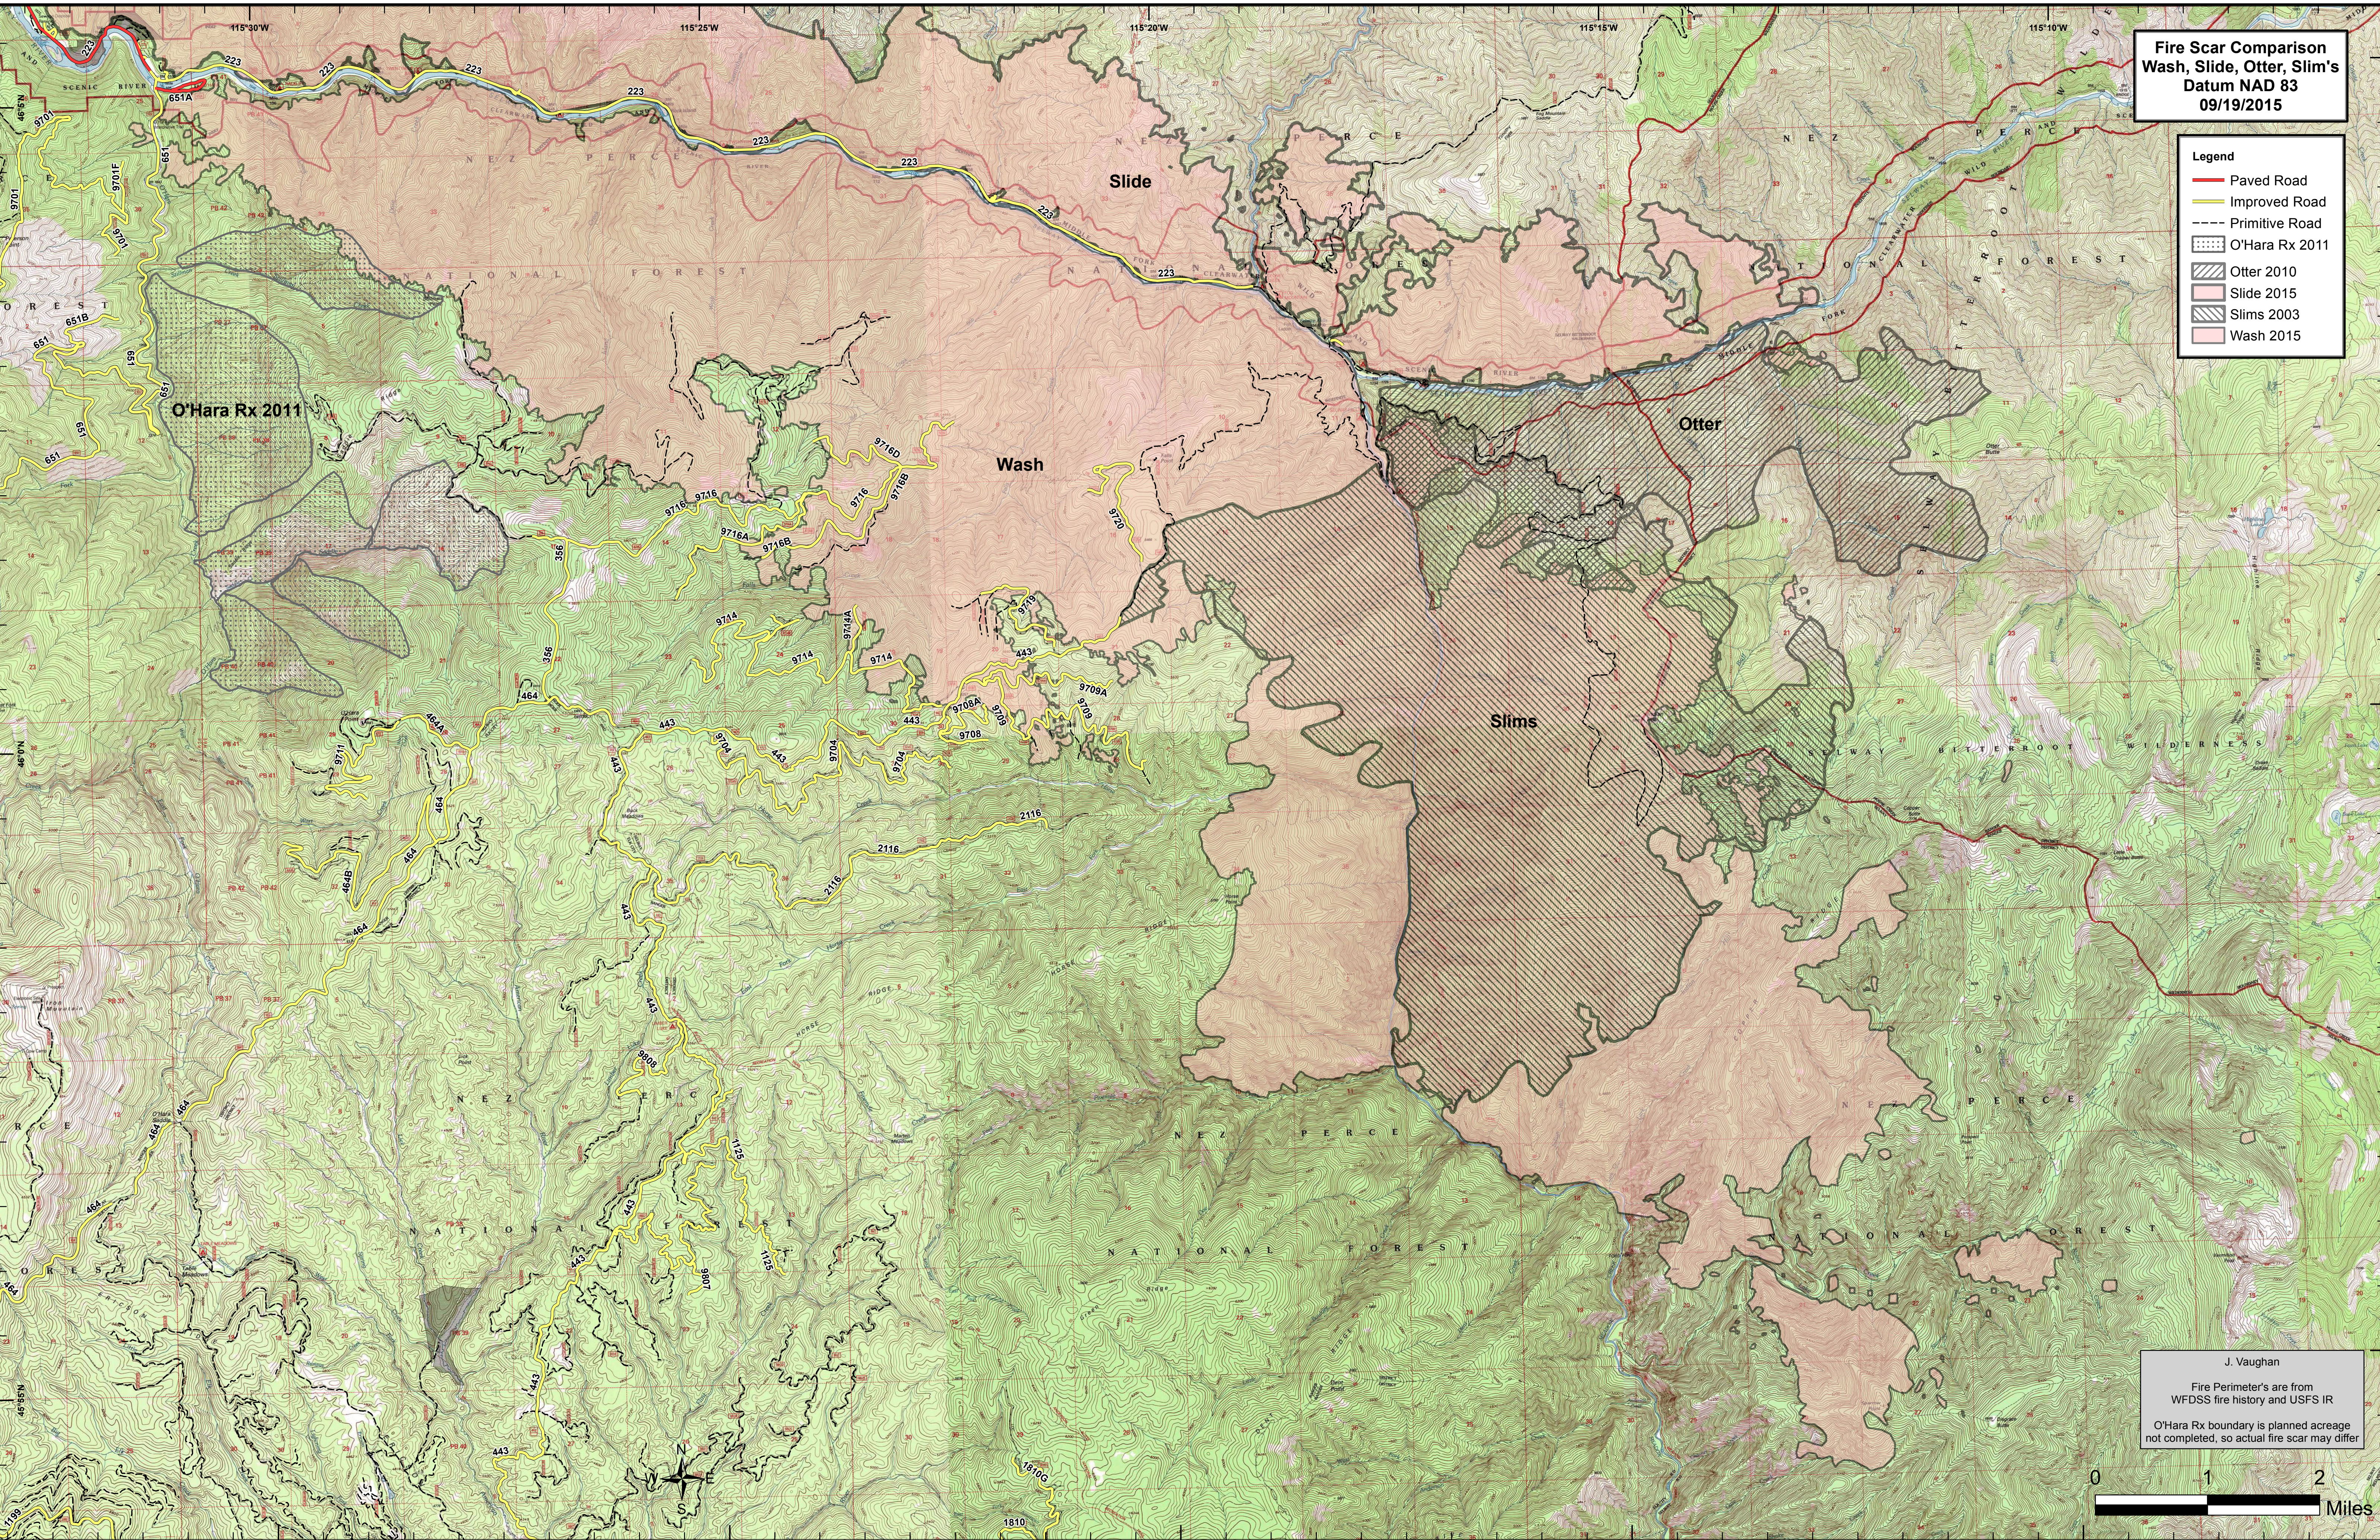

**Fire Scar Comparison**  
Wash, Slide, Otter, Slim's  
Datum NAD 83  
09/19/2015

- Legend**
- Paved Road
  - Improved Road
  - Primitive Road
  - O'Hara Rx 2011
  - Otter 2010
  - Slide 2015
  - Slims 2003
  - Wash 2015

J. Vaughan  
Fire Perimeter's are from  
WFSS fire history and USFS IR  
O'Hara Rx boundary is planned acreage  
not completed, so actual fire scar may differ