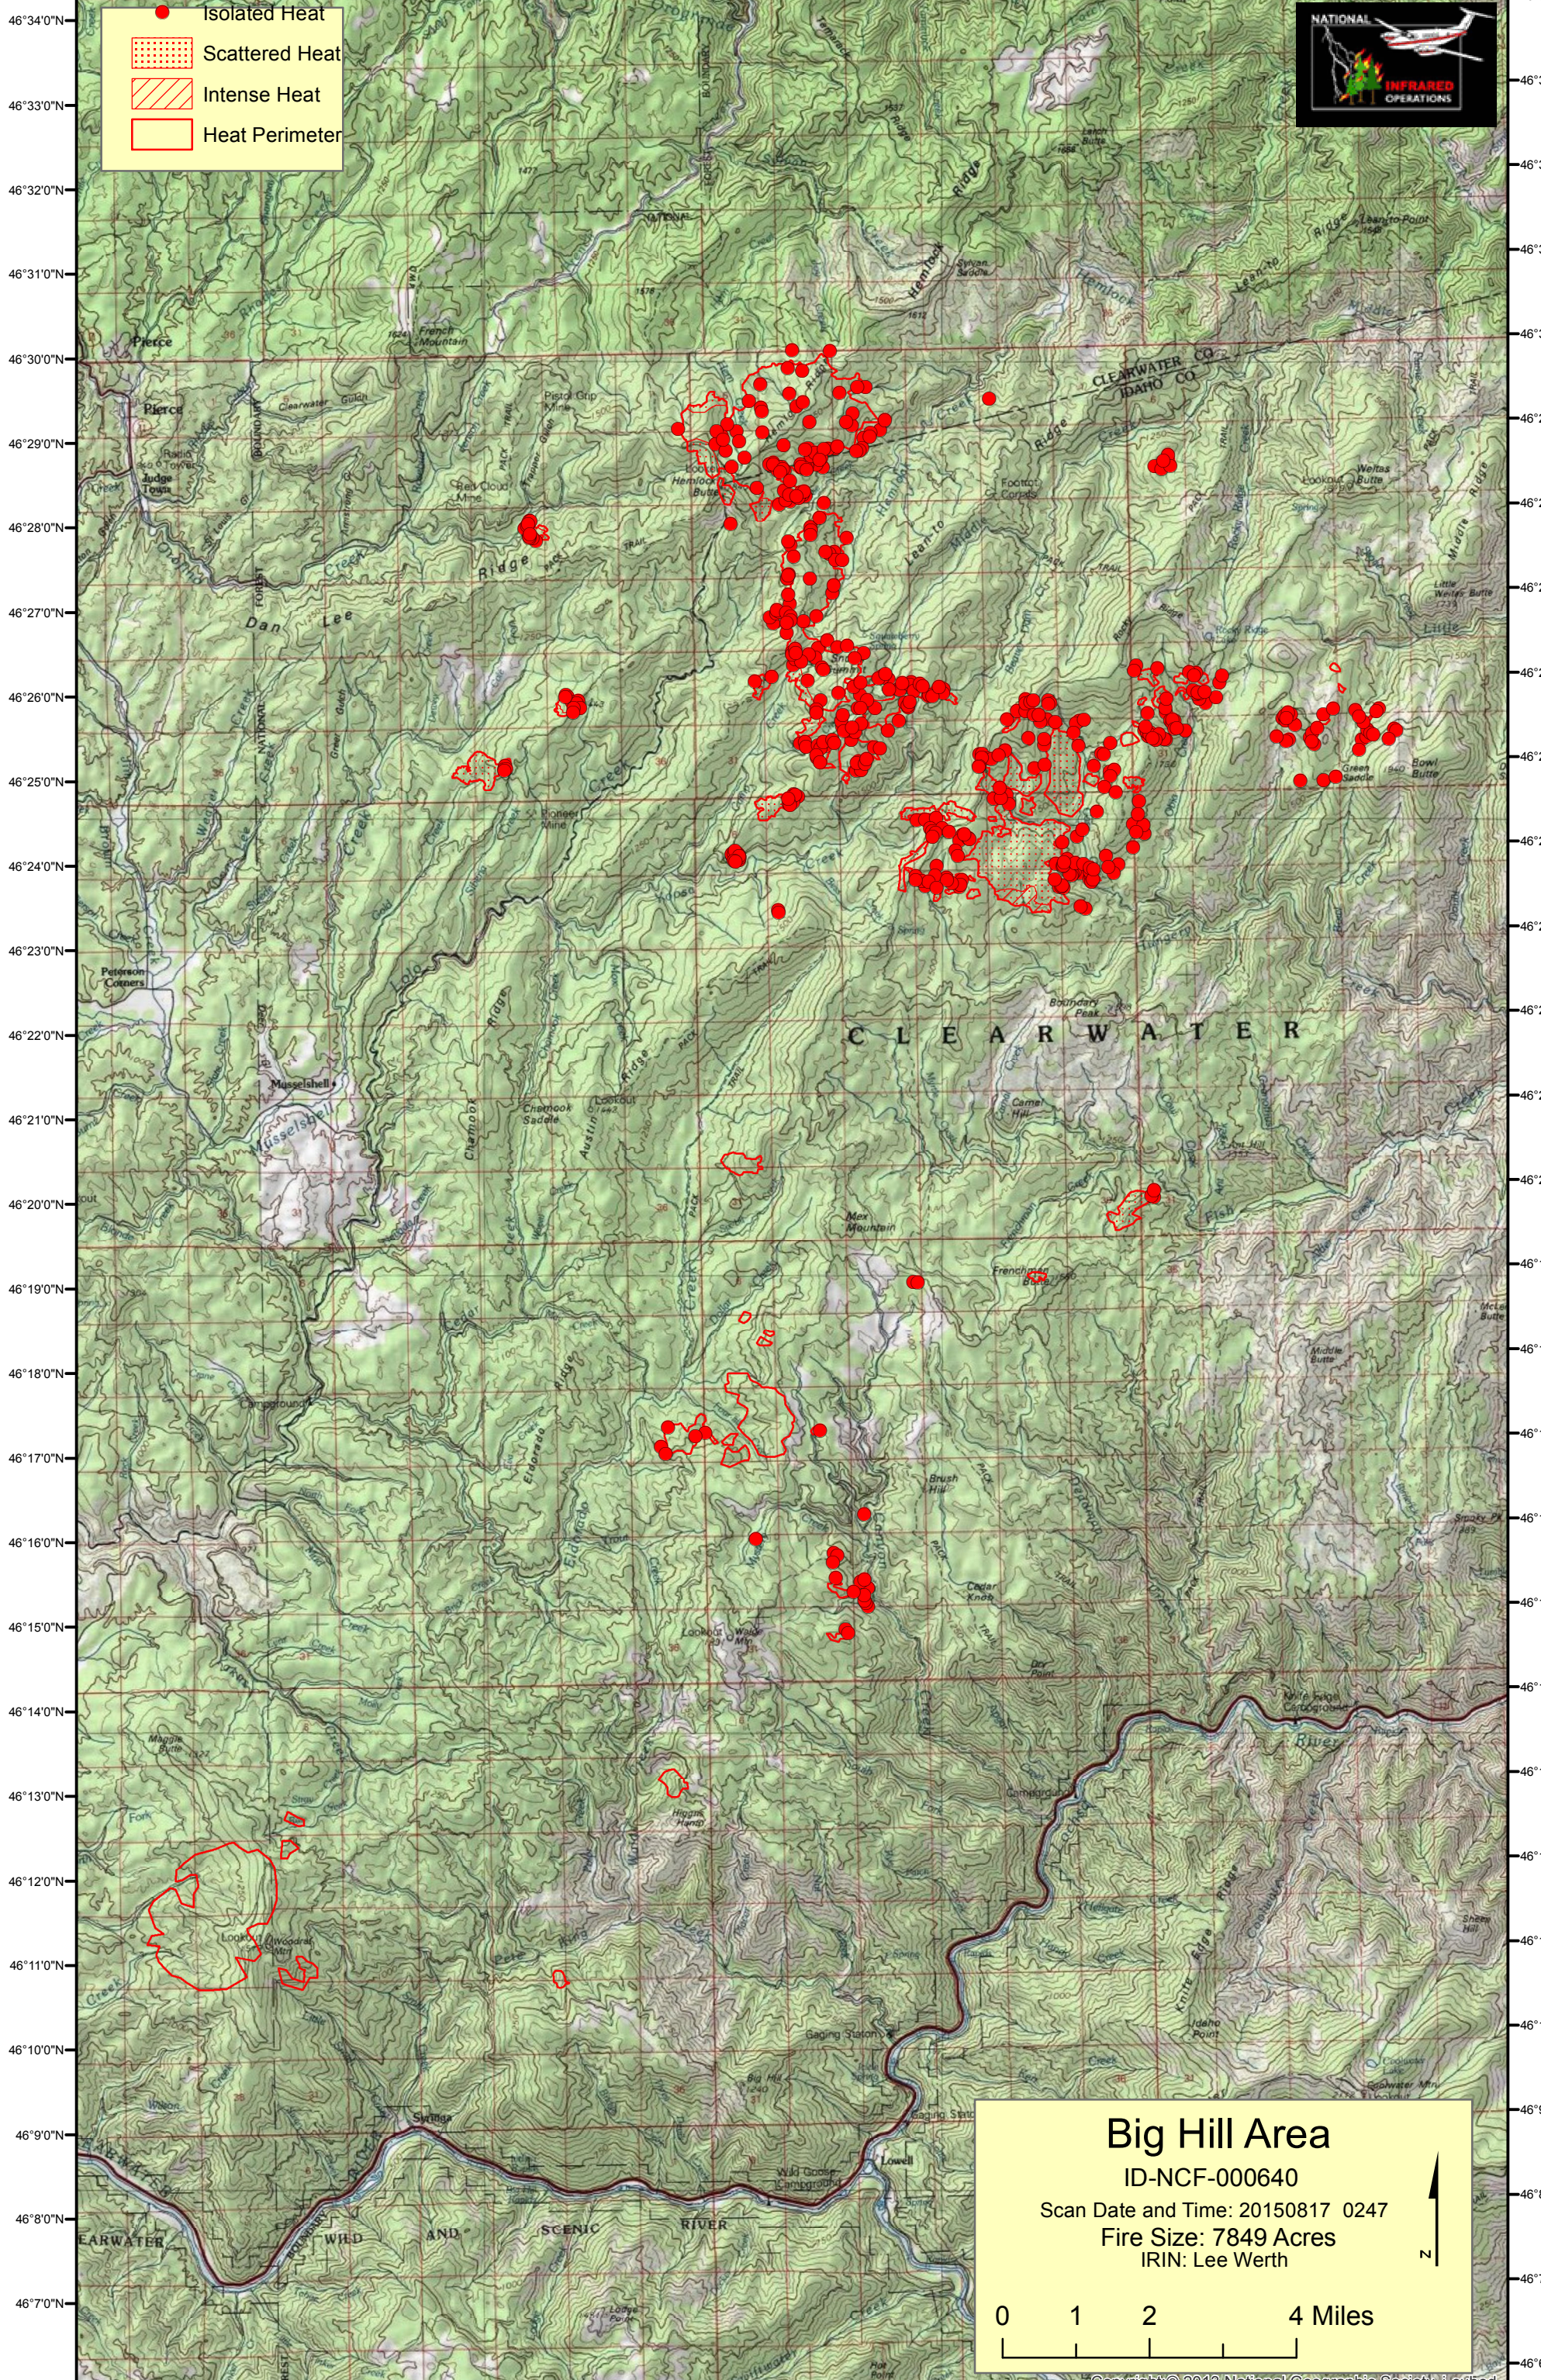

115°47'0"W 115°45'0"W 115°43'0"W 115°41'0"W 115°39'0"W 115°37'0"W 115°35'0"W 115°33'0"W 115°31'0"W 115°29'0"W 115°27'0"W 115°25'0"W

● Isolated Heat
 Scattered Heat
 Intense Heat
 Heat Perimeter

Big Hill Area
 ID-NCF-000640
 Scan Date and Time: 20150817 0247
 Fire Size: 7849 Acres
 IRIN: Lee Werth

0 1 2 4 Miles

115°48'0"W 115°46'0"W 115°44'0"W 115°42'0"W 115°40'0"W 115°38'0"W 115°36'0"W 115°34'0"W 115°32'0"W 115°30'0"W 115°28'0"W 115°26'0"W