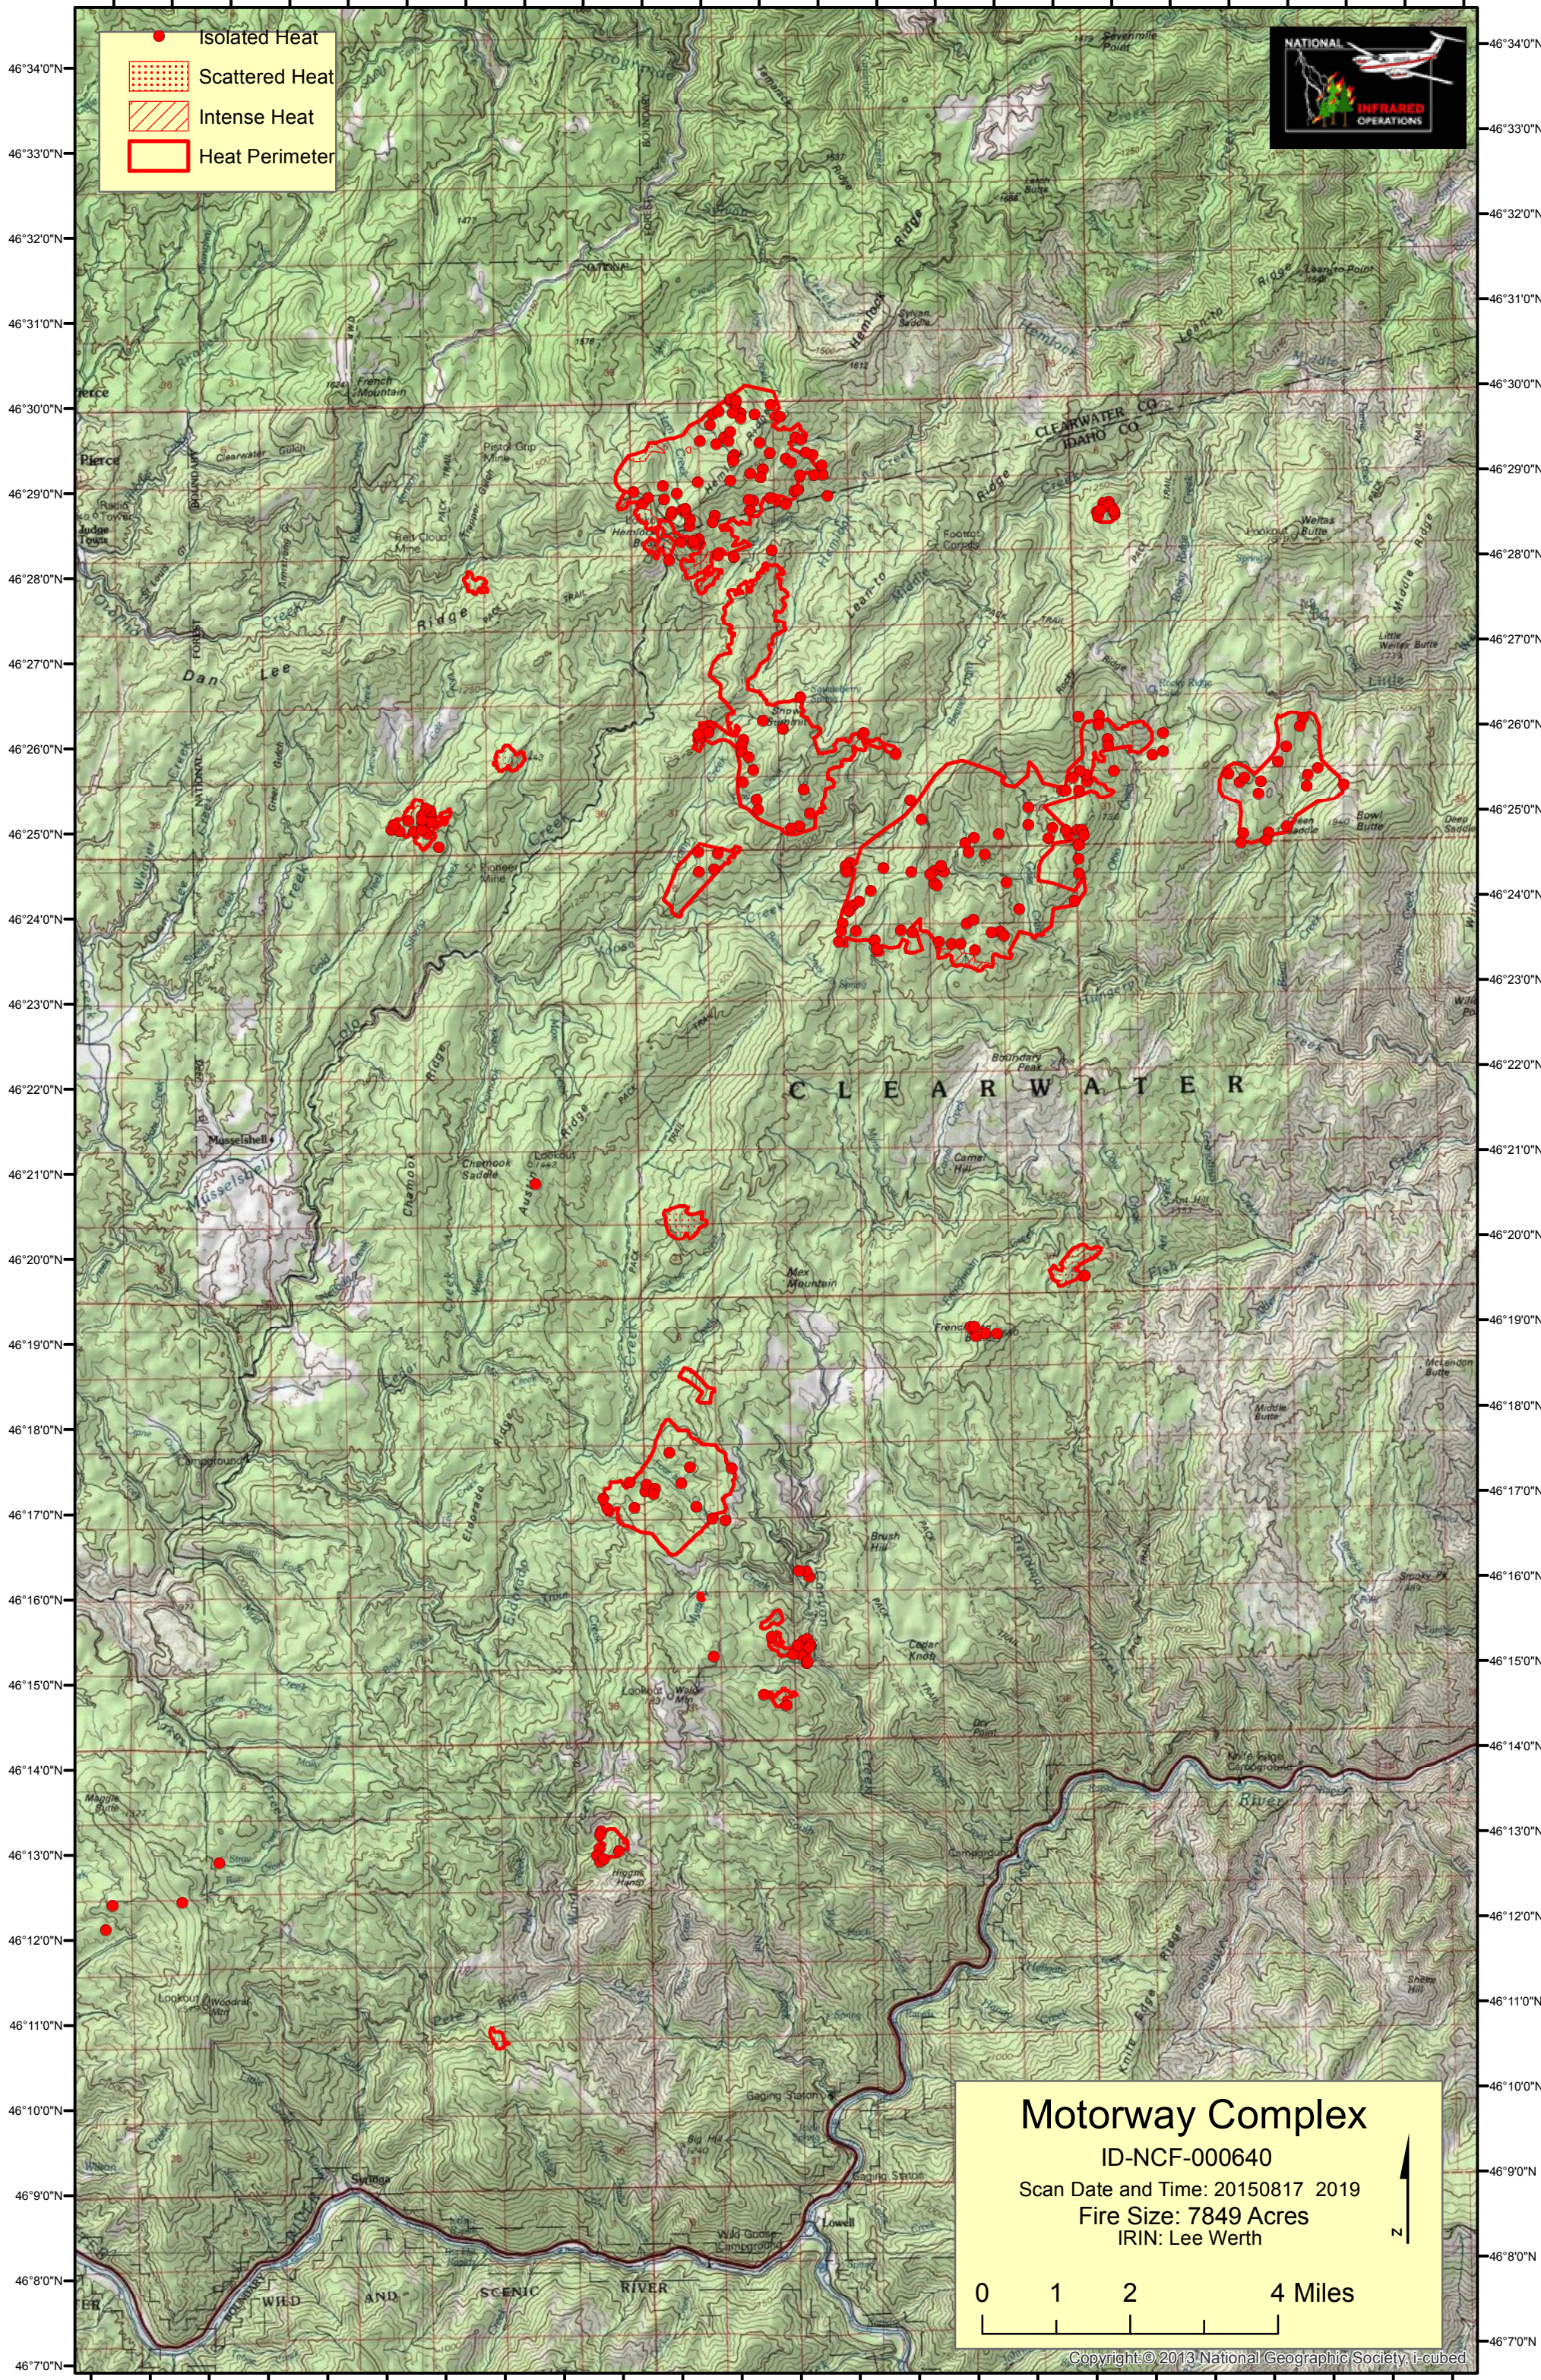

115°46'0"W 115°44'0"W 115°42'0"W 115°40'0"W 115°38'0"W 115°36'0"W 115°34'0"W 115°32'0"W 115°30'0"W 115°28'0"W 115°26'0"W 115°24'0"W

- Isolated Heat
- Scattered Heat
- Intense Heat
- Heat Perimeter

**Motorway Complex**  
 ID-NCF-000640  
 Scan Date and Time: 20150817 2019  
 Fire Size: 7849 Acres  
 IRIN: Lee Werth

0 1 2 4 Miles

115°47'0"W 115°45'0"W 115°43'0"W 115°41'0"W 115°39'0"W 115°37'0"W 115°35'0"W 115°33'0"W 115°31'0"W 115°29'0"W 115°27'0"W 115°25'0"W