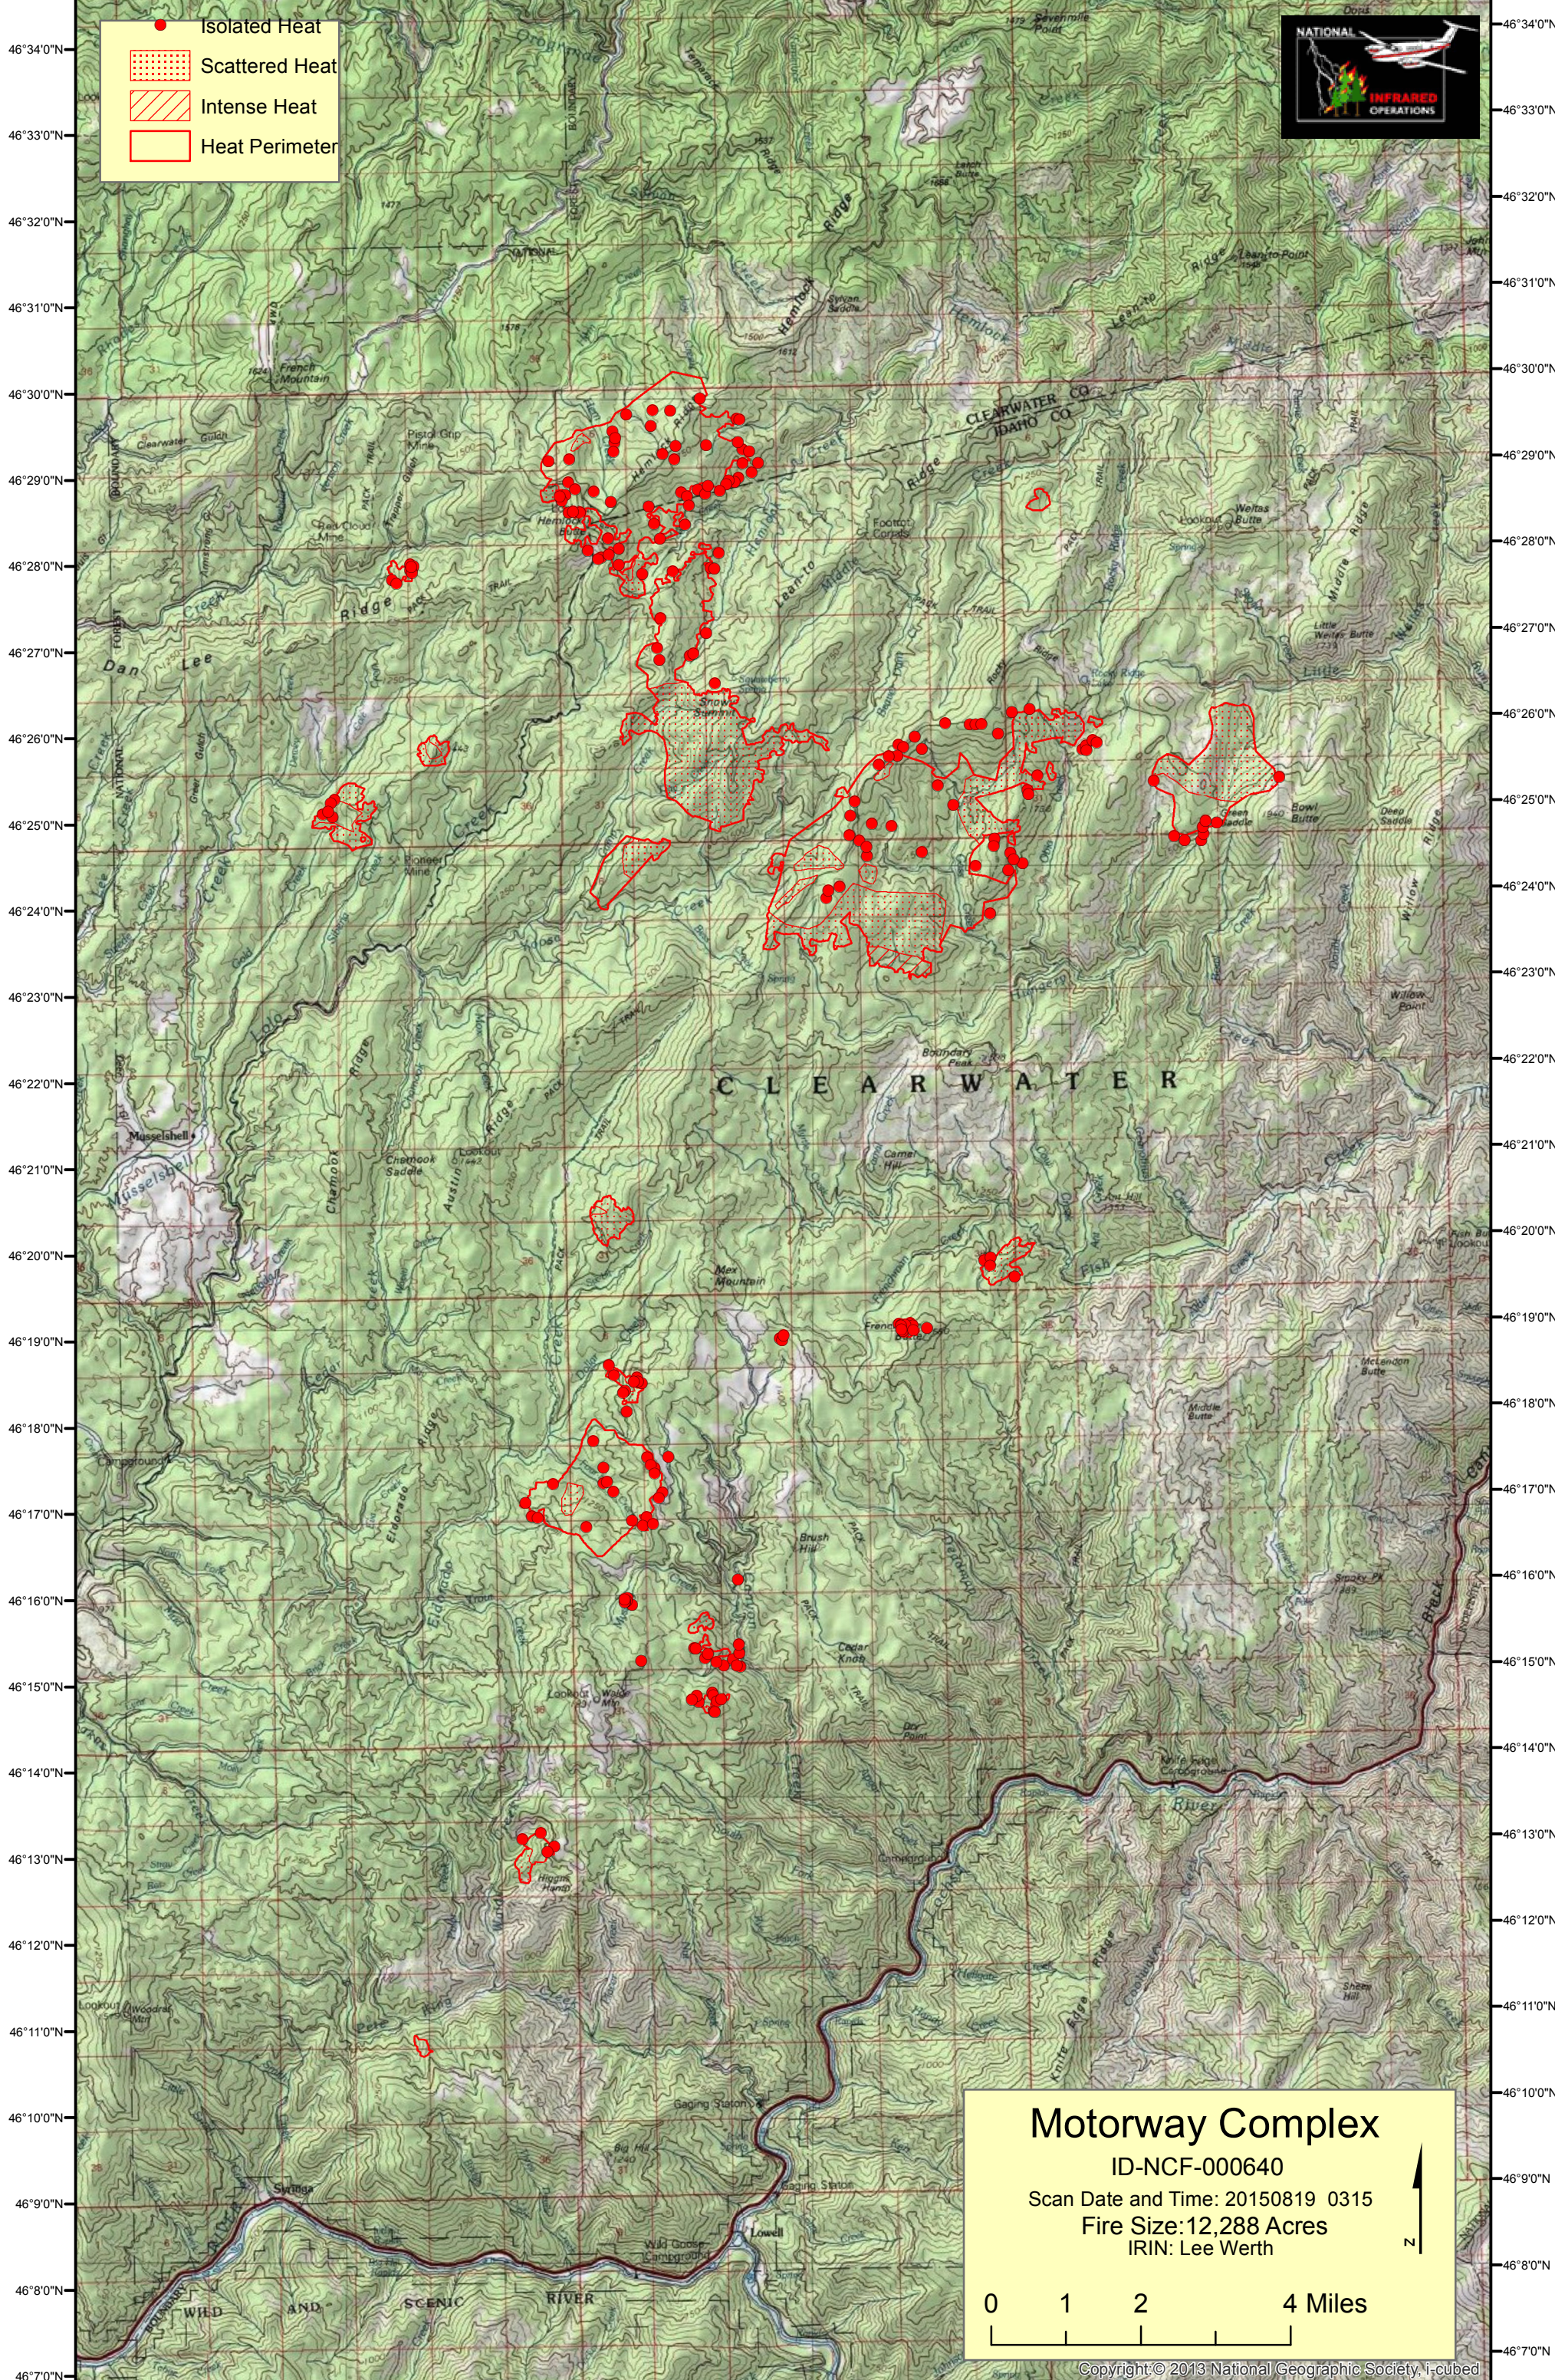

115°45'0"W 115°43'0"W 115°41'0"W 115°39'0"W 115°37'0"W 115°35'0"W 115°33'0"W 115°31'0"W 115°29'0"W 115°27'0"W 115°25'0"W 115°23'0"W

- Isolated Heat
- Scattered Heat
- Intense Heat
- Heat Perimeter

Motorway Complex
 ID-NCF-000640
 Scan Date and Time: 20150819 0315
 Fire Size: 12,288 Acres
 IRIN: Lee Werth

0 1 2 4 Miles