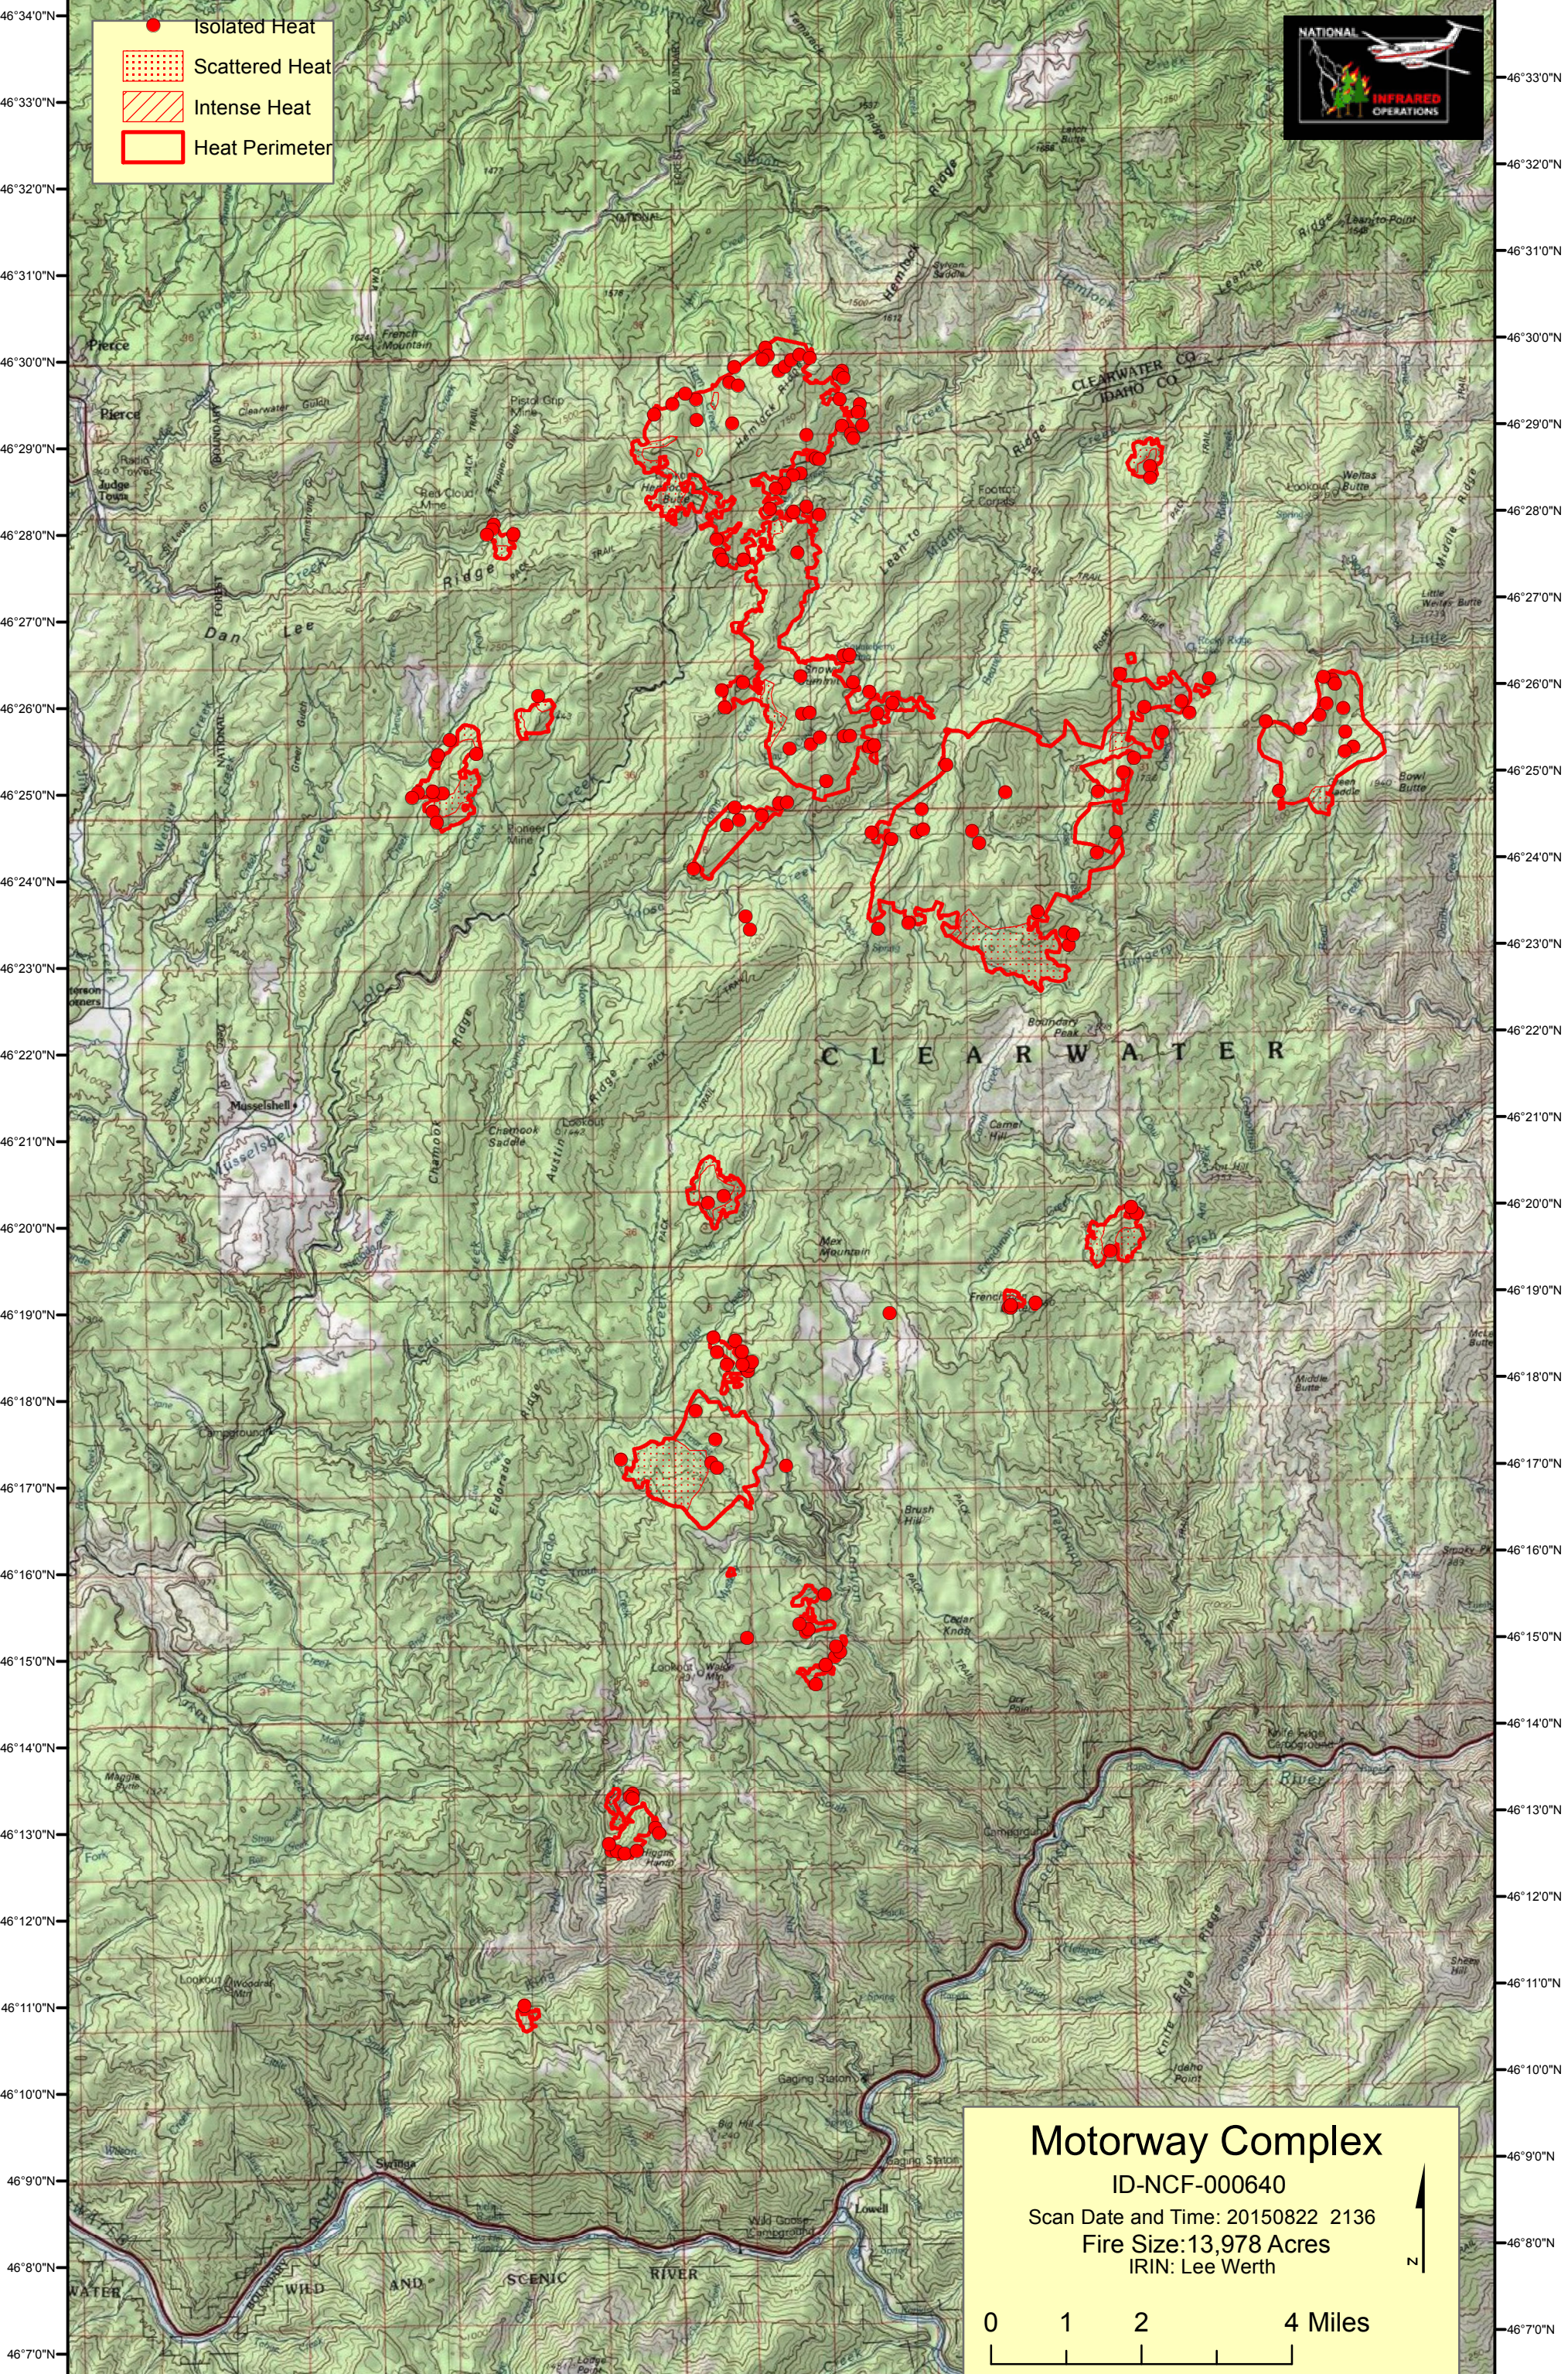

115°47'0"W 115°45'0"W 115°43'0"W 115°41'0"W 115°39'0"W 115°37'0"W 115°35'0"W 115°33'0"W 115°31'0"W 115°29'0"W 115°27'0"W 115°25'0"W

- Isolated Heat
- Scattered Heat
- Intense Heat
- Heat Perimeter

**Motorway Complex**  
 ID-NCF-000640  
 Scan Date and Time: 20150822 2136  
 Fire Size: 13,978 Acres  
 IRIN: Lee Werth

0 1 2 4 Miles

Copyright © 2013 National Geographic Society, I-cubed

115°48'0"W 115°46'0"W 115°44'0"W 115°42'0"W 115°40'0"W 115°38'0"W 115°36'0"W 115°34'0"W 115°32'0"W 115°30'0"W 115°28'0"W 115°26'0"W