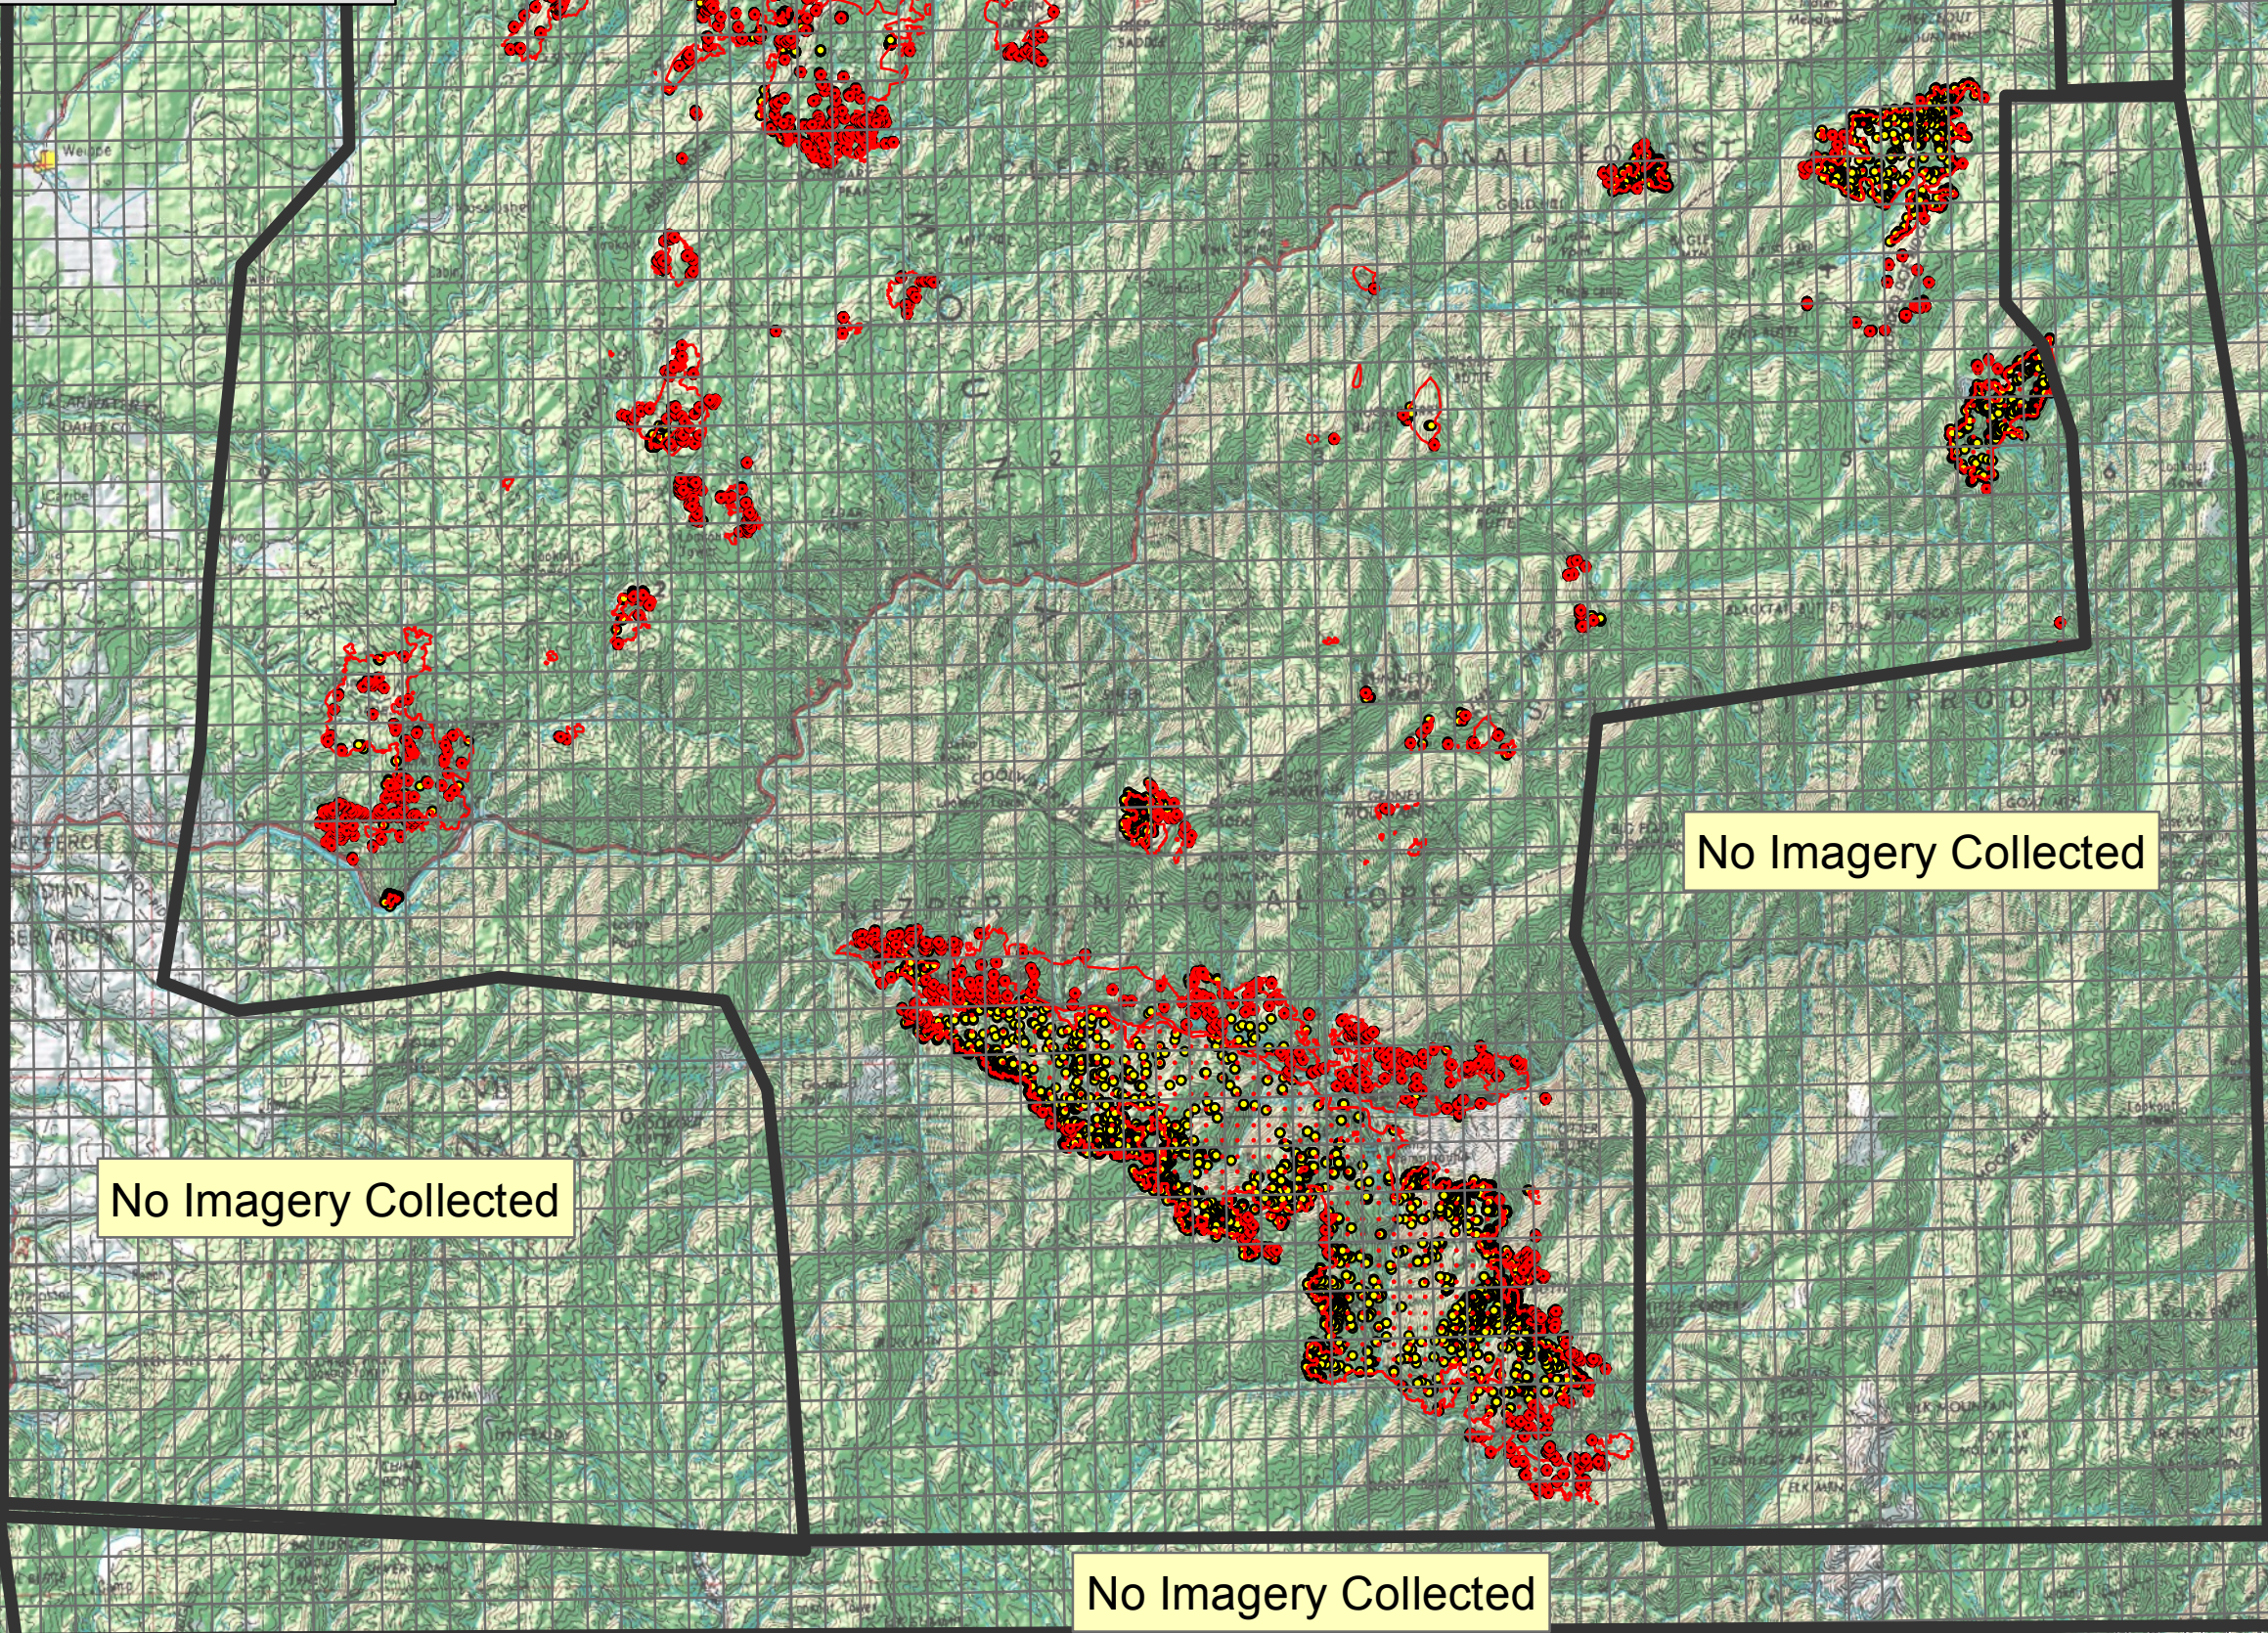

MOTORWAY COMPLEX FIRE INCIDENT
 Incident# ID-NCF-000640
 September 01, 2015
 Aquisition: September 01, 2015 at 0144 MDT
 Total Complex IR Interpreted Acres: 75,522
 IRIN: Renee Jacokes-Mancini

-  Heat Perimeter
 -  Intense Heat Areas
 -  Scattered Heat Areas
 -  Isolated Heat Sources
- NAD 1983 UTM Zone 11N