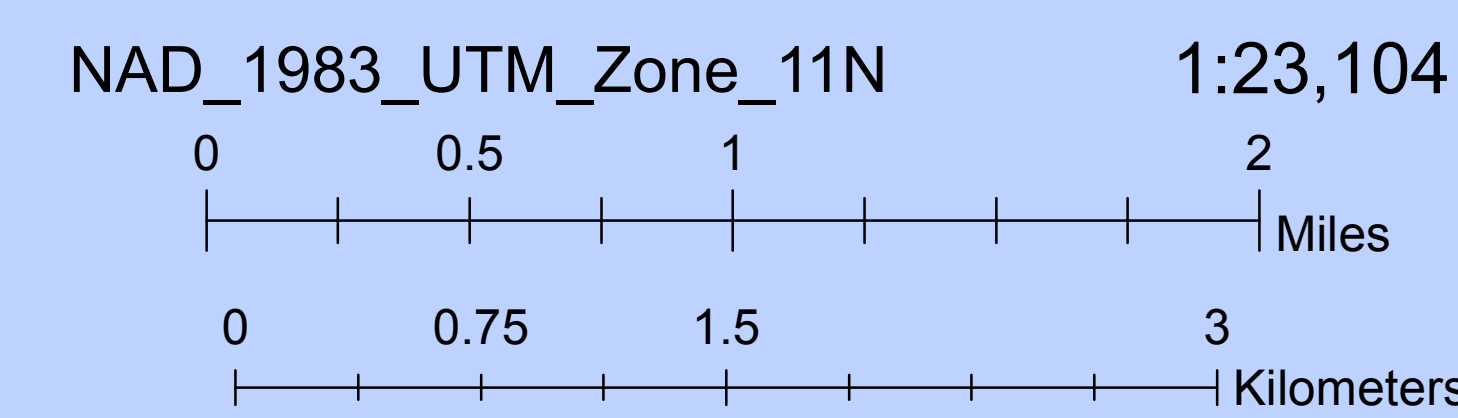

### Legend

- Completed Dozer Line
- Road as Completed Line
- Roads
- Landing Deck
- Fire Edge
- Helispot
- Drop Point
- Fire Perimeter
- Management Action Point

### Spatial Reference and Scales

Blue Team Situation Unit  
10:57:42 PM  
9/1/2015  
Motorway Complex