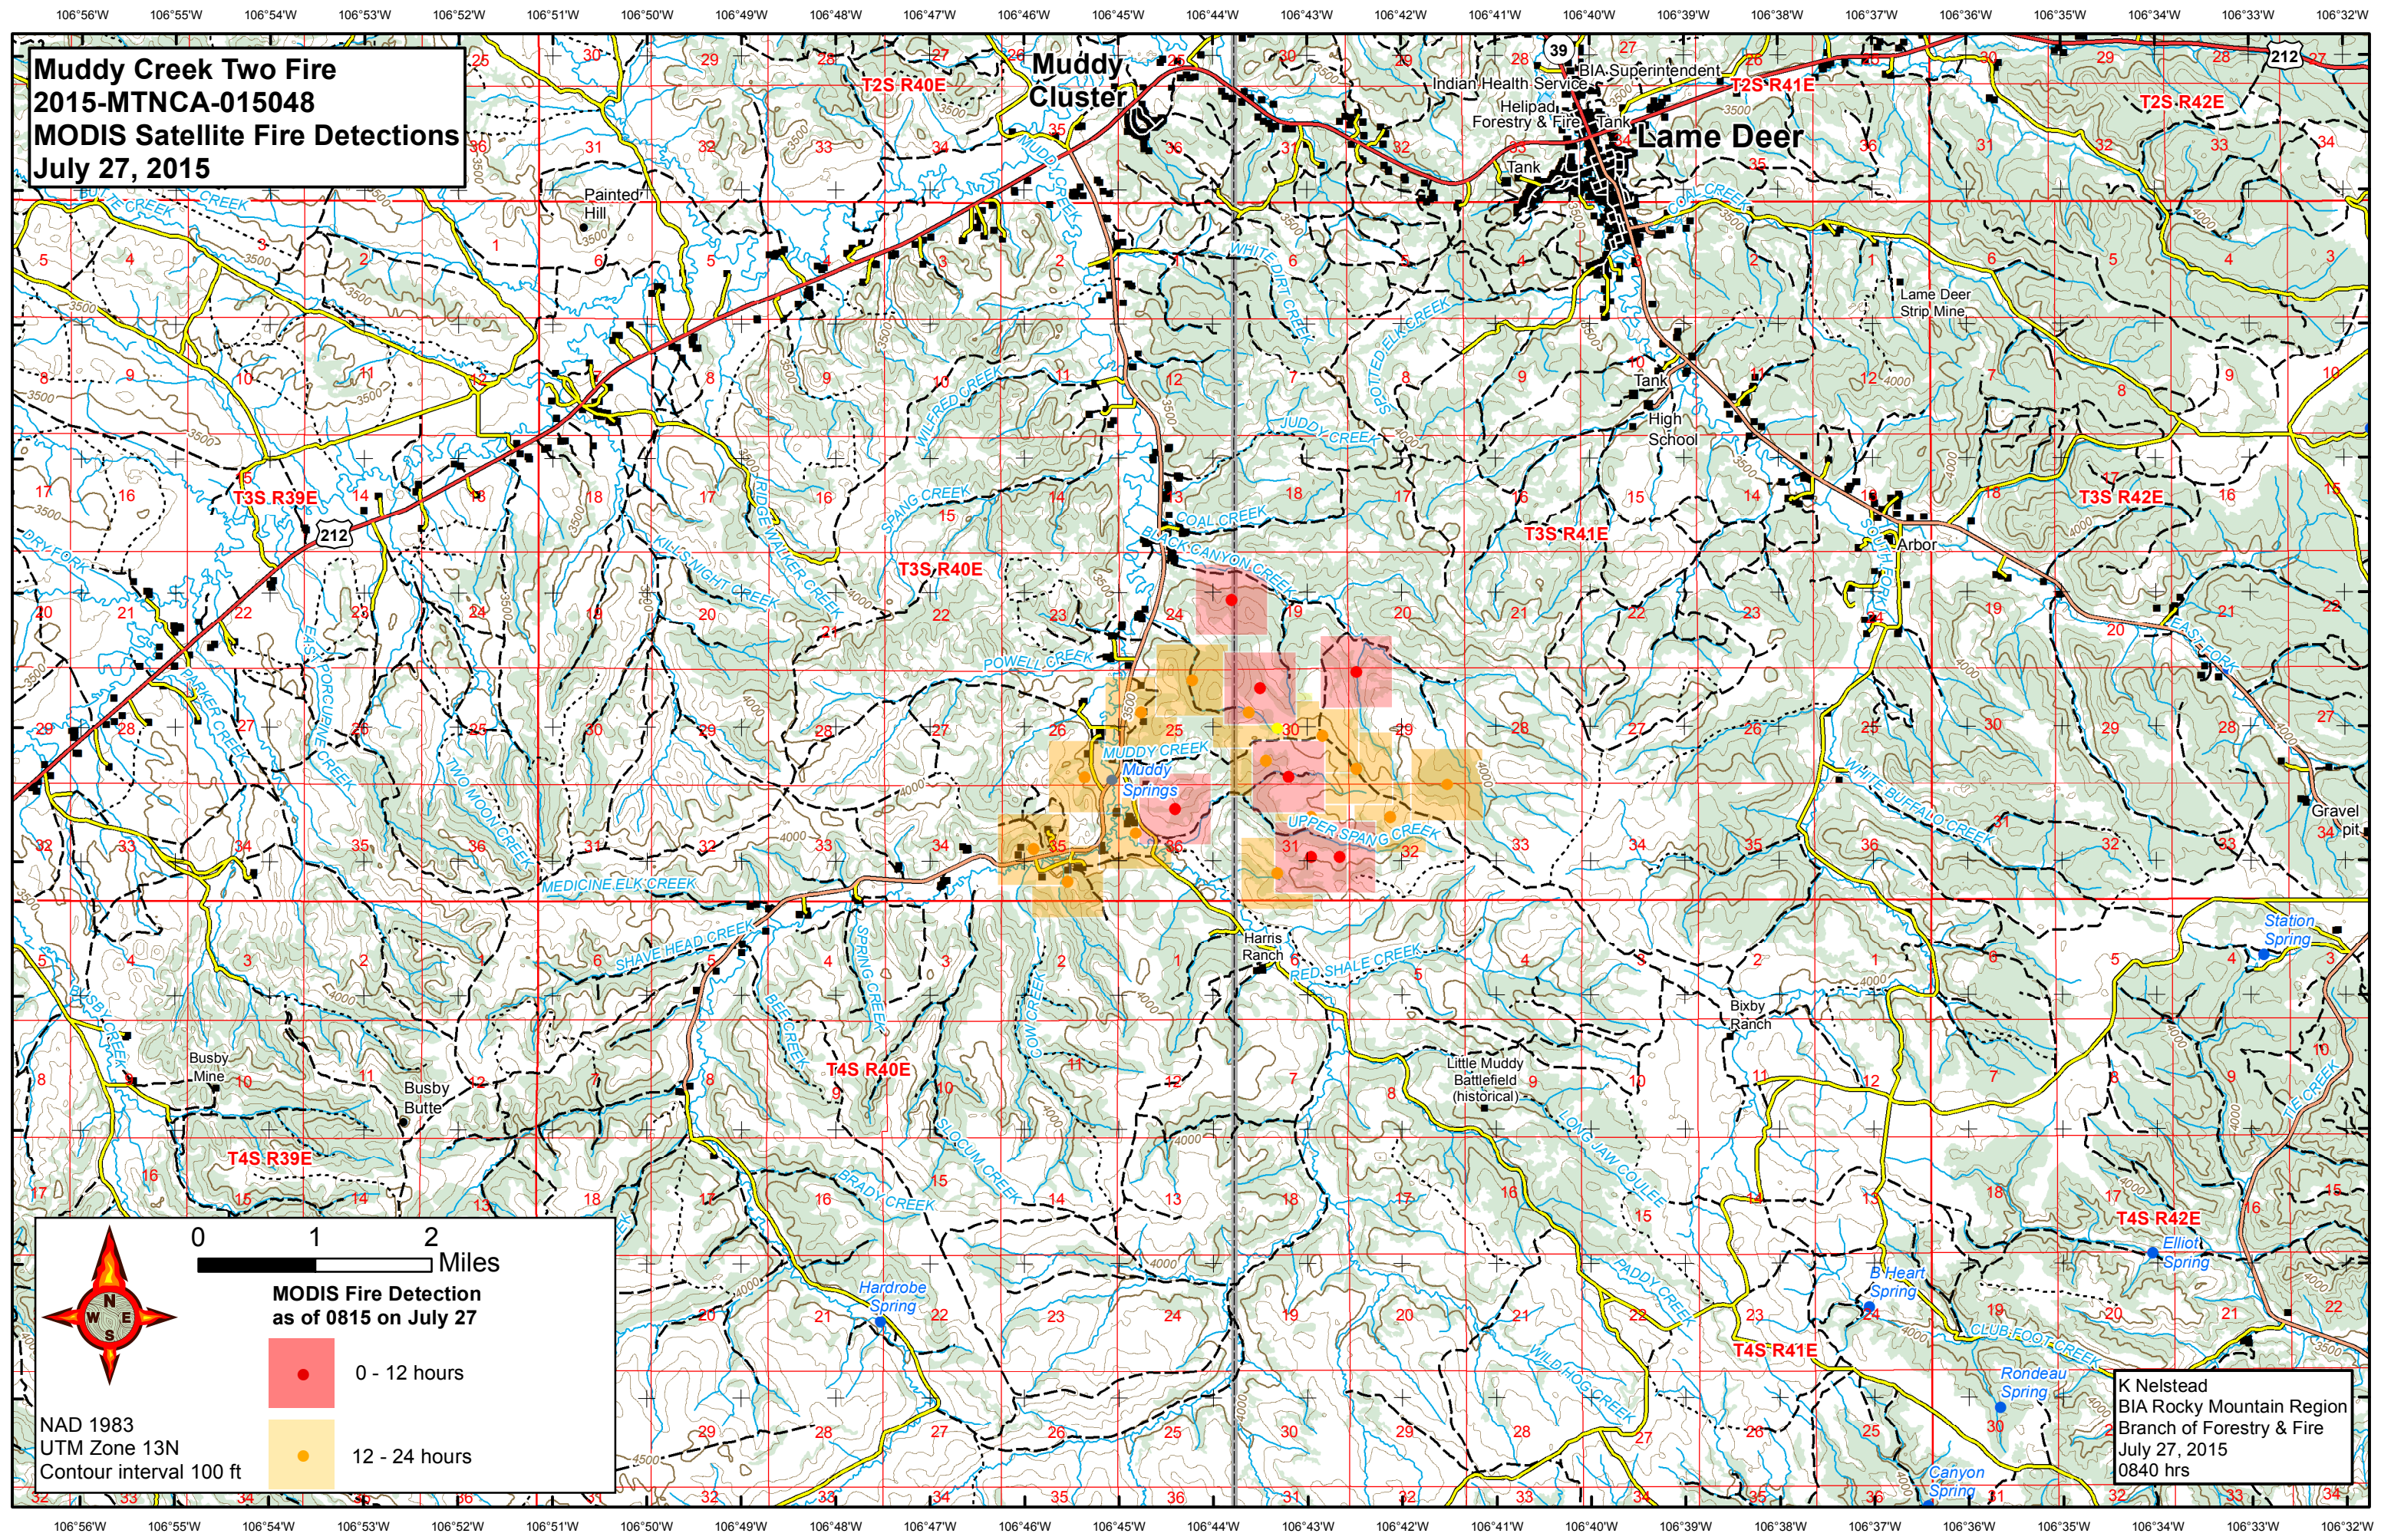

Muddy Creek Two Fire
2015-MTNCA-015048
MODIS Satellite Fire Detections
July 27, 2015

0 1 2 Miles

MODIS Fire Detection as of 0815 on July 27

- 0 - 12 hours
- 12 - 24 hours

NAD 1983
UTM Zone 13N
Contour interval 100 ft

K Nelstead
BIA Rocky Mountain Region
Branch of Forestry & Fire
July 27, 2015
0840 hrs