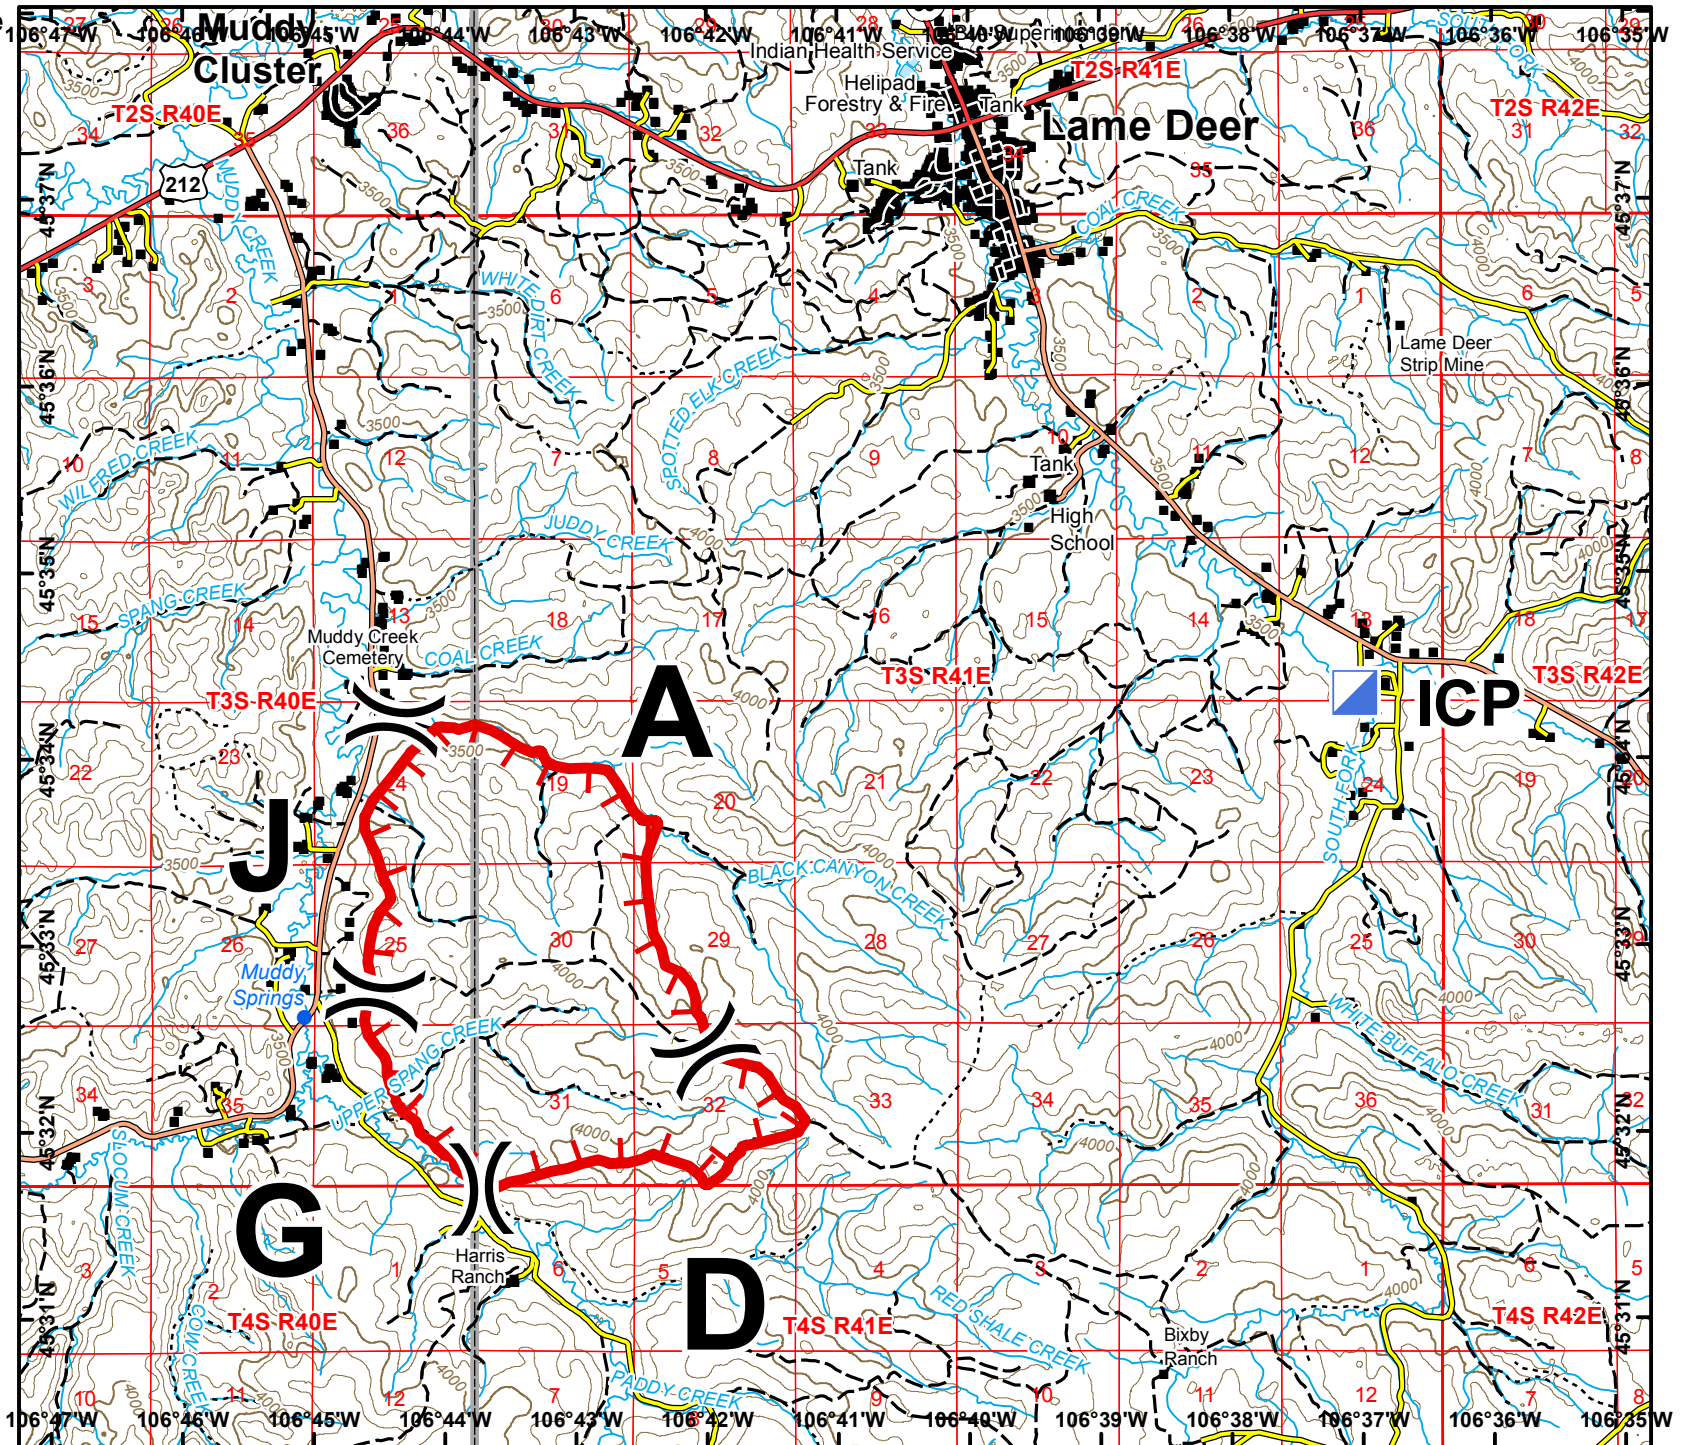

Muddy Creek Two Fire
MTNCA-015048
July 28, 2015
Day Shift
2978 acres

Incident Action
Plan Map

Legend

-  Uncontrolled fireline
-  Division break
-  Incident Command Post

0 1 Miles

NAD 1983
UTM Zone 13N
Contour interval 100 ft

K Nelstead
July 27, 2015
2120 hrs

Muddy Creek Two Fire

MTNCA-015048

July 28, 2015

Day Shift

2978 acres

Incident Action
Plan Map

Legend

Uncontrolled
fireline

Division break

Incident Command
Post

0 1
Miles

NAD 1983
UTM Zone 13N
Contour interval 100 ft

K Nelstead
July 27, 2015
2120 hrs