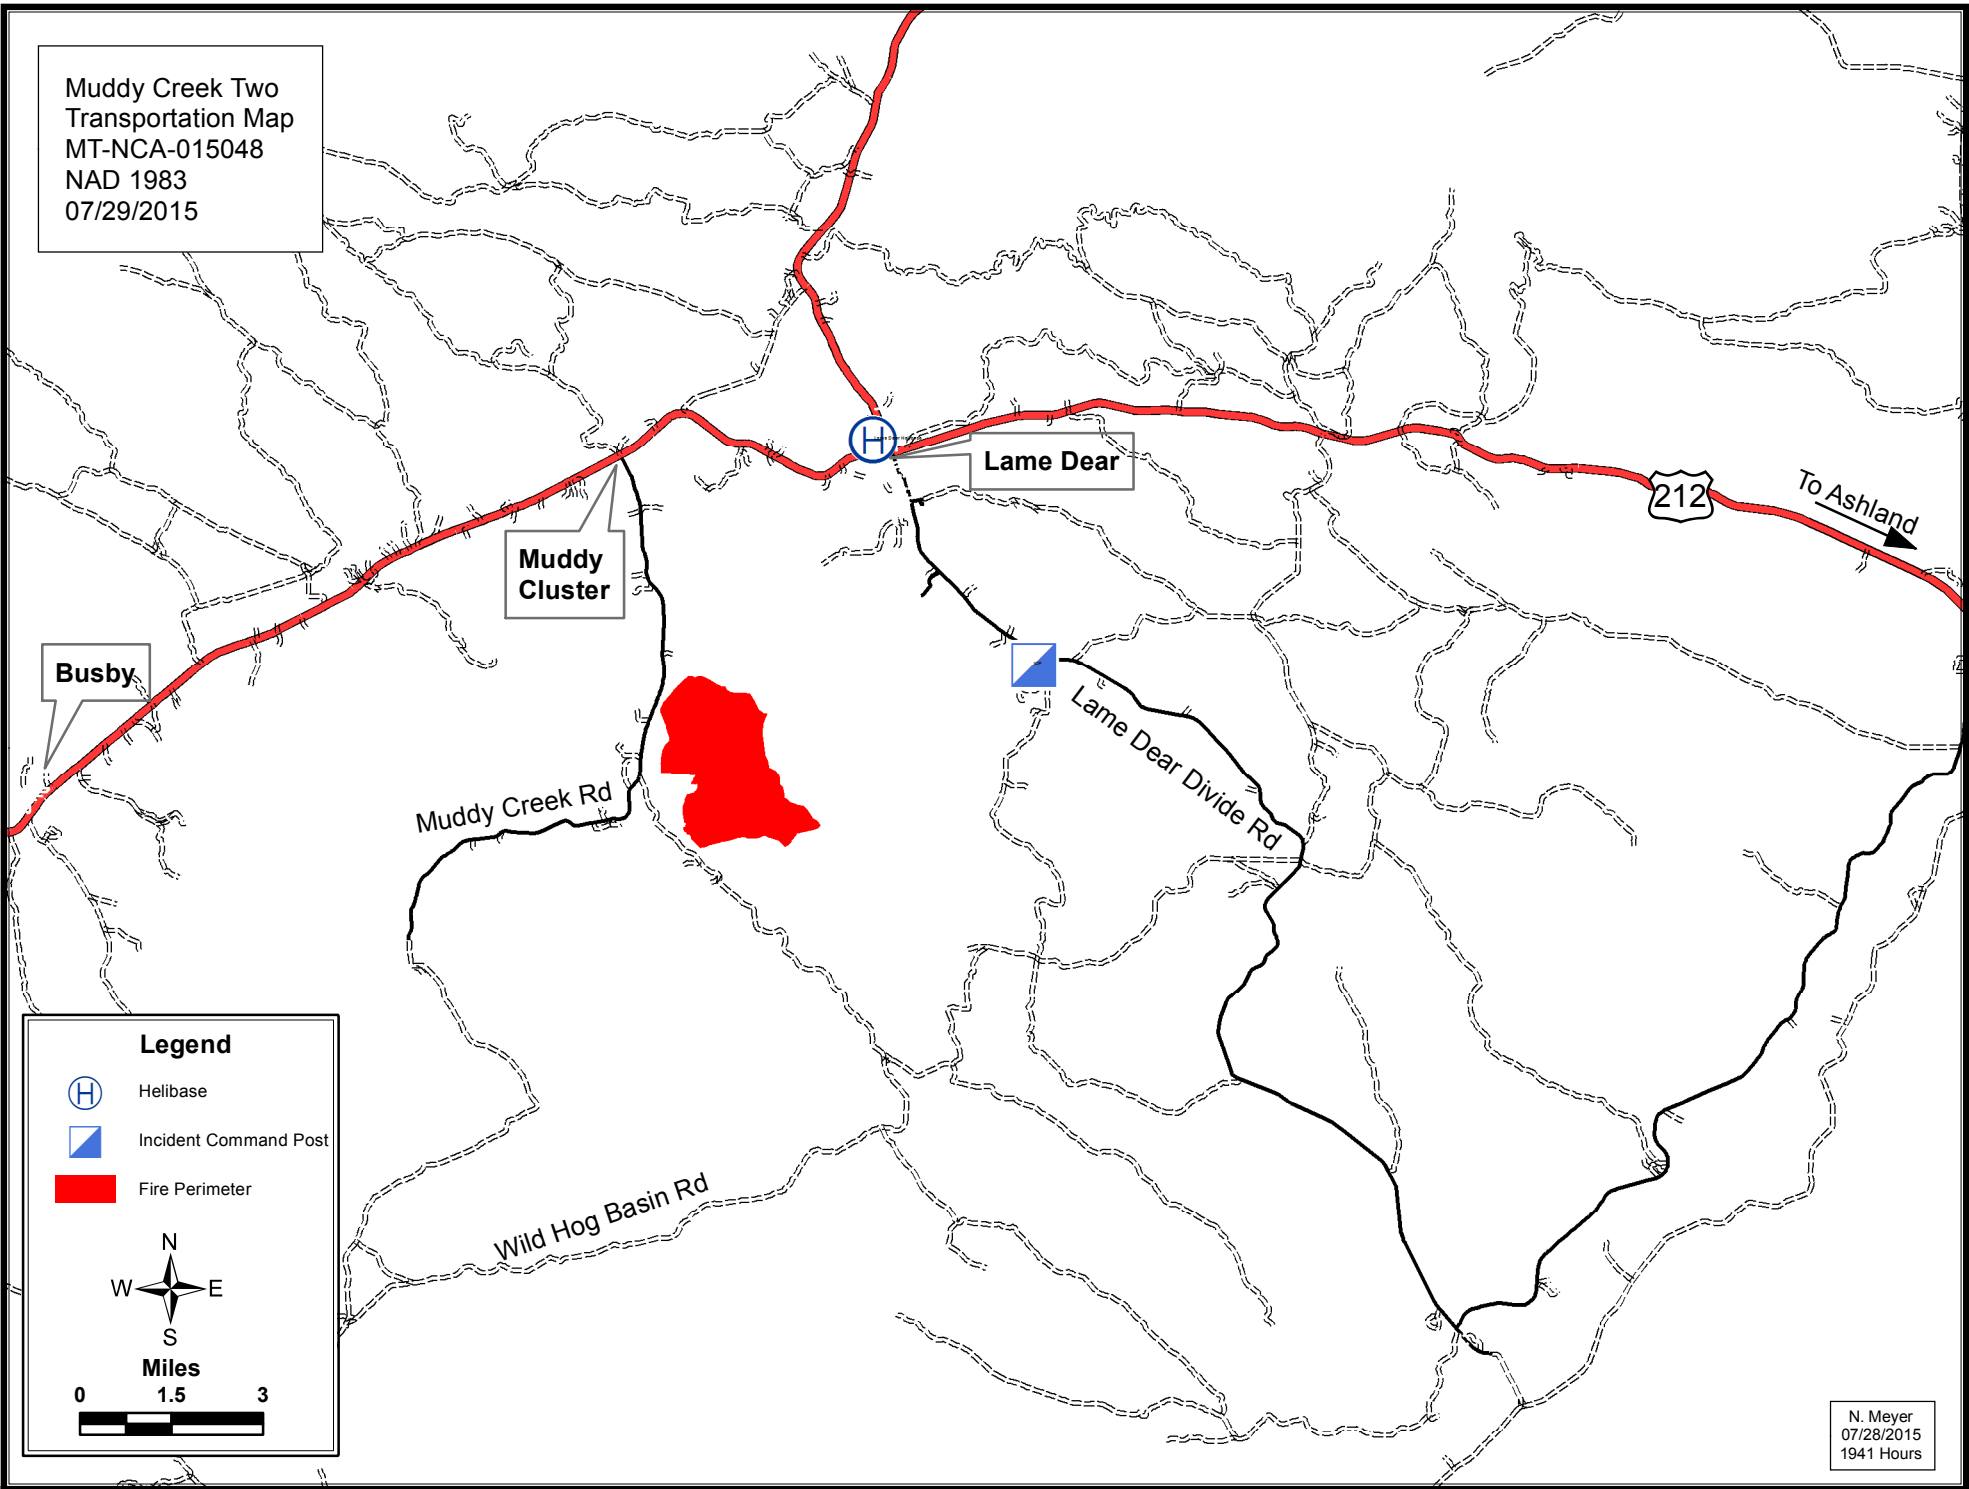

Muddy Creek Two
Transportation Map
MT-NCA-015048
NAD 1983
07/29/2015

Legend

- Helibase
- Incident Command Post
- Fire Perimeter

Miles
0 1.5 3

N. Meyer
07/28/2015
1941 Hours