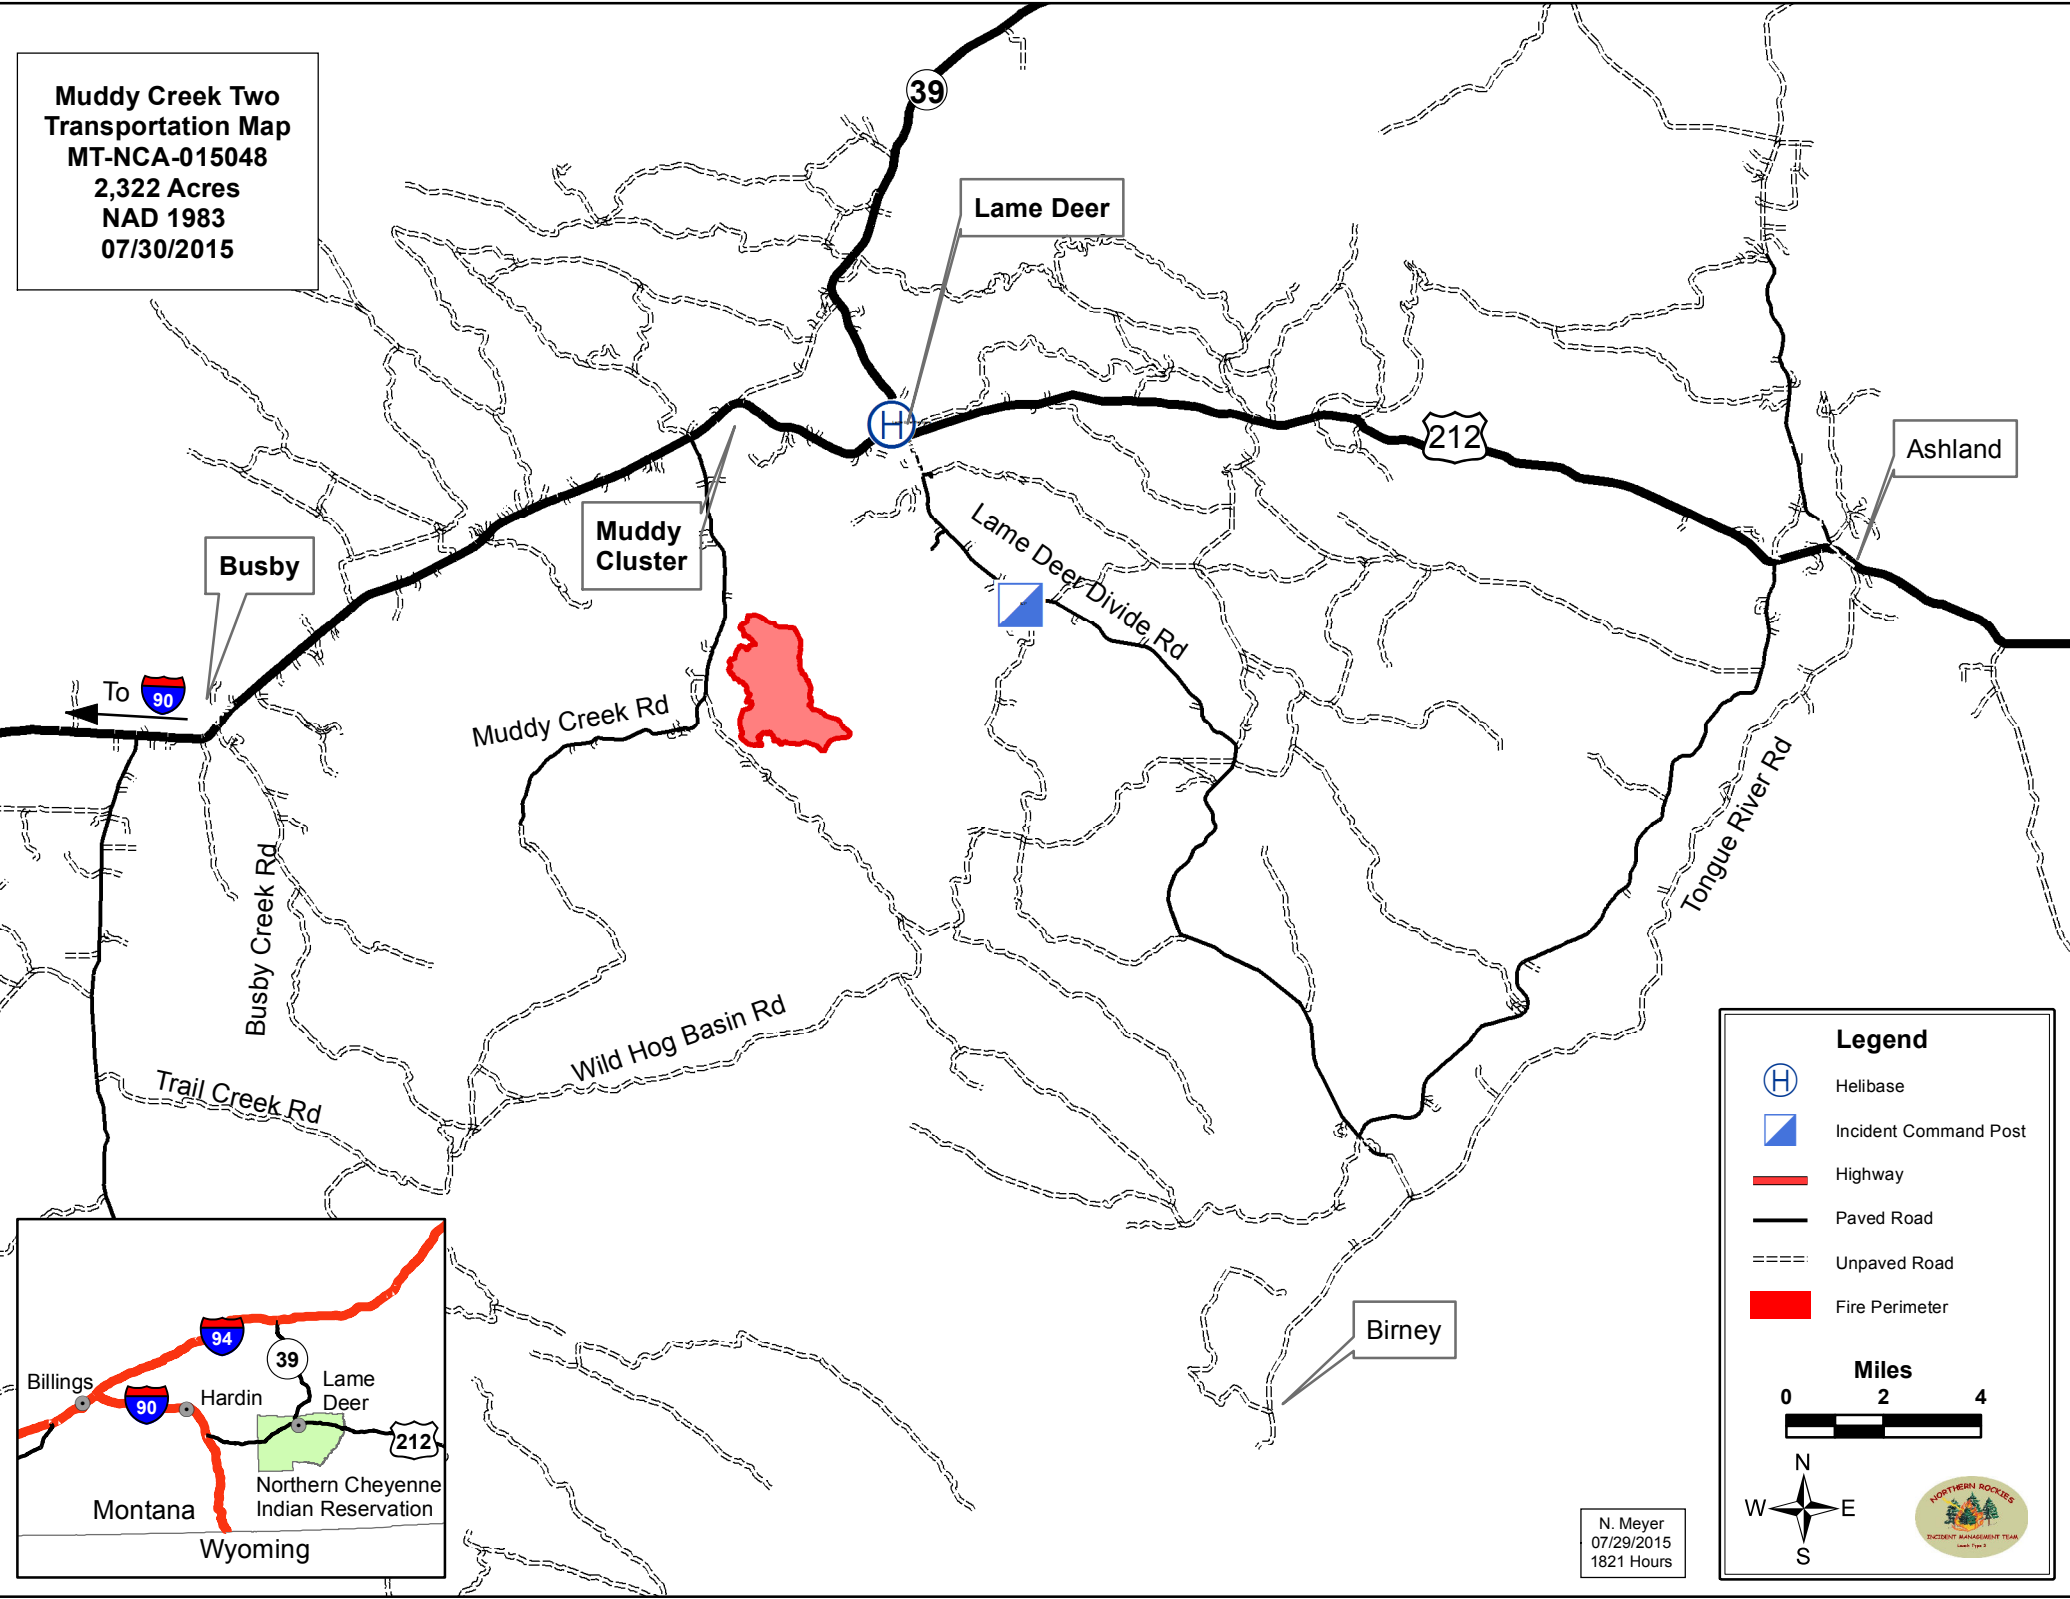

**Muddy Creek Two  
Transportation Map  
MT-NCA-015048  
2,322 Acres  
NAD 1983  
07/30/2015**

**Legend**

- Helibase
- Incident Command Post
- Highway
- Paved Road
- Unpaved Road
- Fire Perimeter

**Miles**

0 2 4

N  
W E  
S

NORTHERN ROCKIES  
INCIDENT MANAGEMENT TEAM  
Map Page 2

N. Meyer  
07/29/2015  
1821 Hours