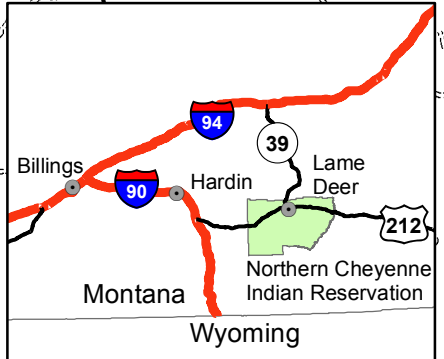

**Muddy Creek Two  
Transportation Map  
MT-NCA-015048  
2,322 Acres  
NAD 1983  
07/30/2015**

**Legend**

- Helibase
- Incident Command Post
- Highway
- Paved Road
- Unpaved Road
- Fire Perimeter

**Miles**