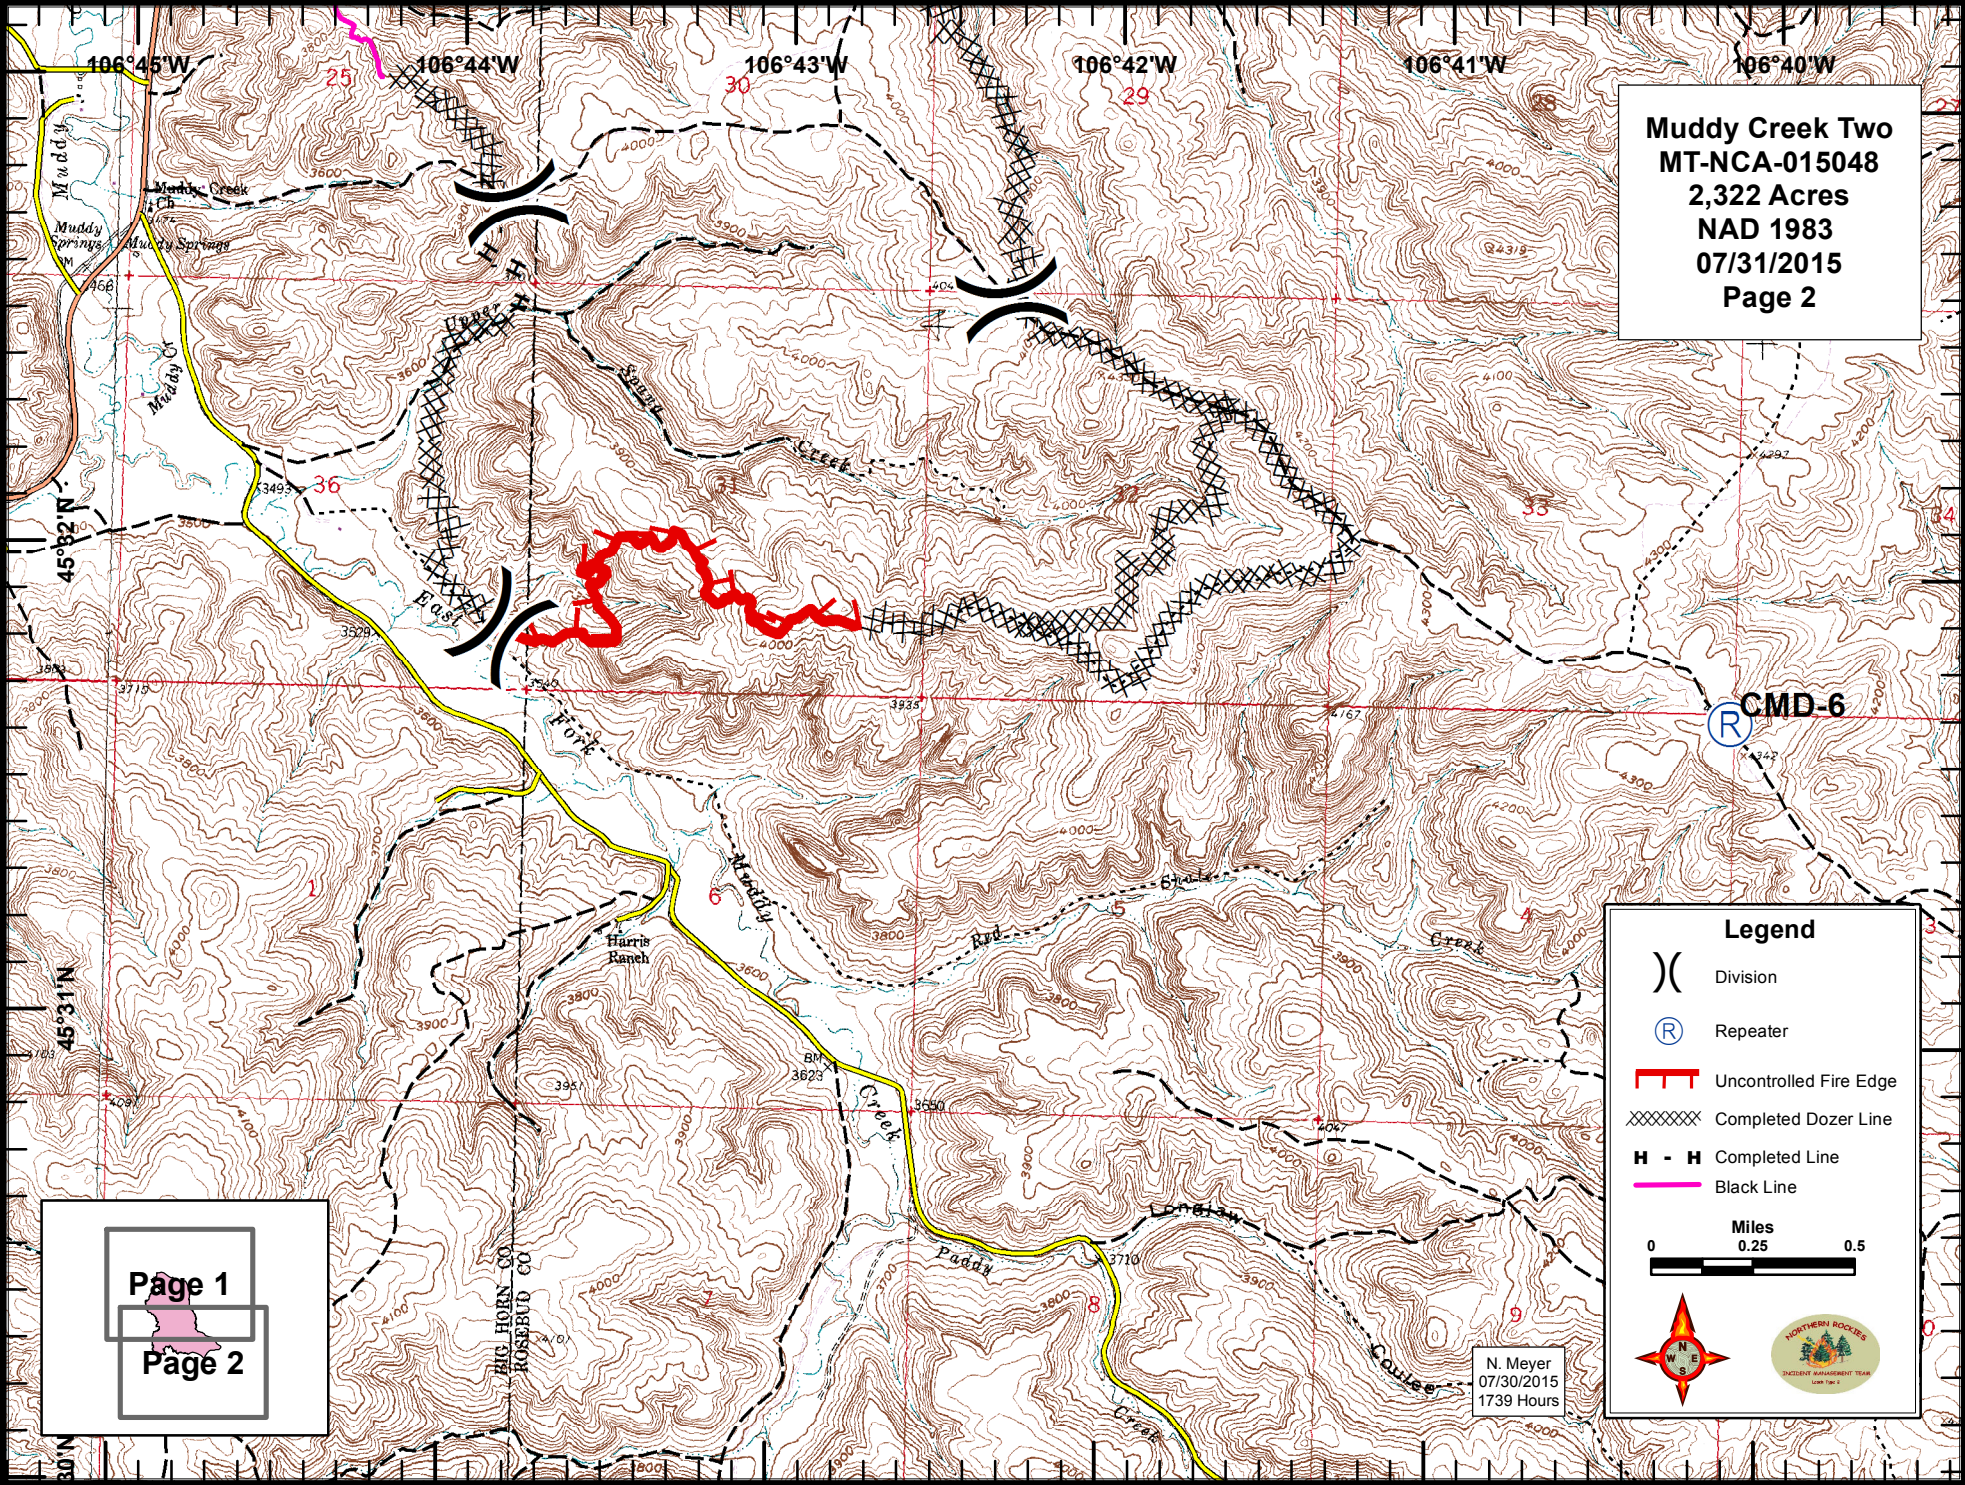

Muddy Creek Two
MT-NCA-015048
2,322 Acres
NAD 1983
07/31/2015
Page 2

Legend

- Division
- Repeater
- Uncontrolled Fire Edge
- Completed Dozer Line
- Completed Line
- Black Line

Miles
 0 0.25 0.5

N. Meyer
 07/30/2015
 1739 Hours