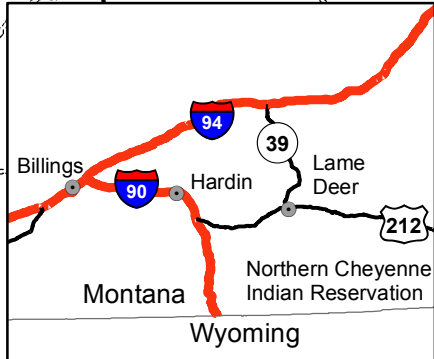

**Muddy Creek Two
Transportation Map**
 MT-NCA-015048
 2,322 Acres
 NAD 1983
 07/31/2015

Legend

- Helibase
- Incident Command Post
- Repeater
- Highway
- Paved Road
- Unpaved Road
- Fire Perimeter

Miles

0 2 4