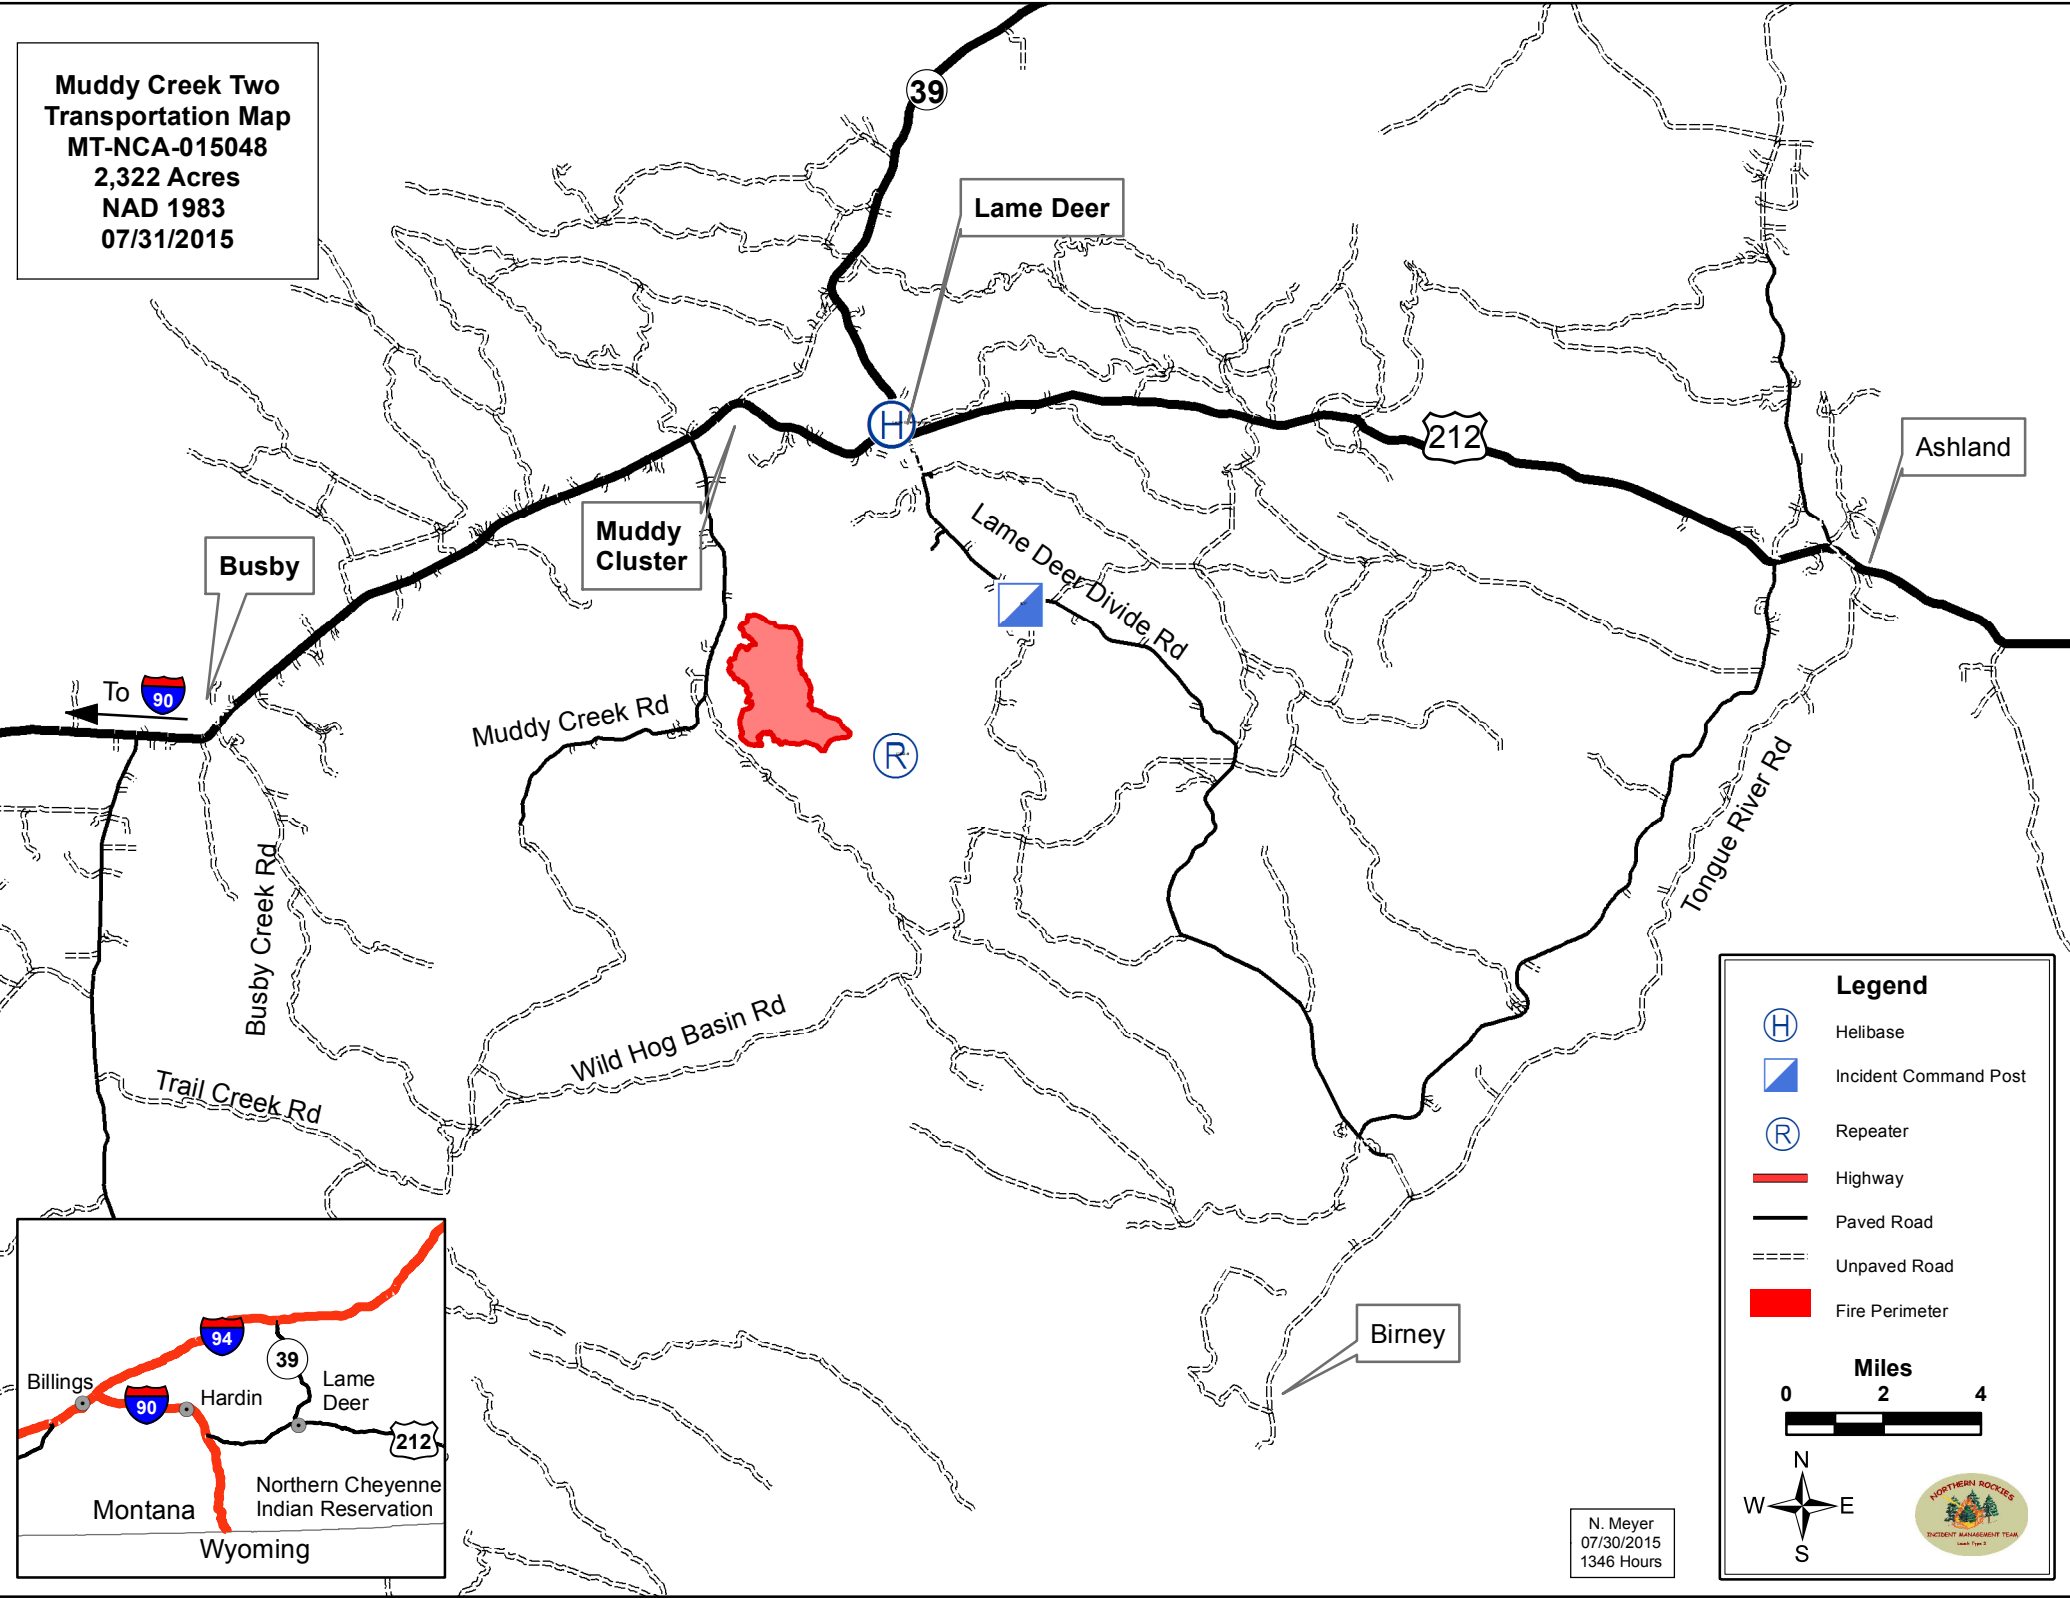

**Muddy Creek Two
Transportation Map**
 MT-NCA-015048
 2,322 Acres
 NAD 1983
 07/31/2015

Legend

- Helibase
- Incident Command Post
- Repeater
- Highway
- Paved Road
- Unpaved Road
- Fire Perimeter

Miles

0 2 4

N
W E
S

NORTHERN ROCKIES
INCIDENT MANAGEMENT TEAM
Map Page 2

N. Meyer
 07/30/2015
 1346 Hours