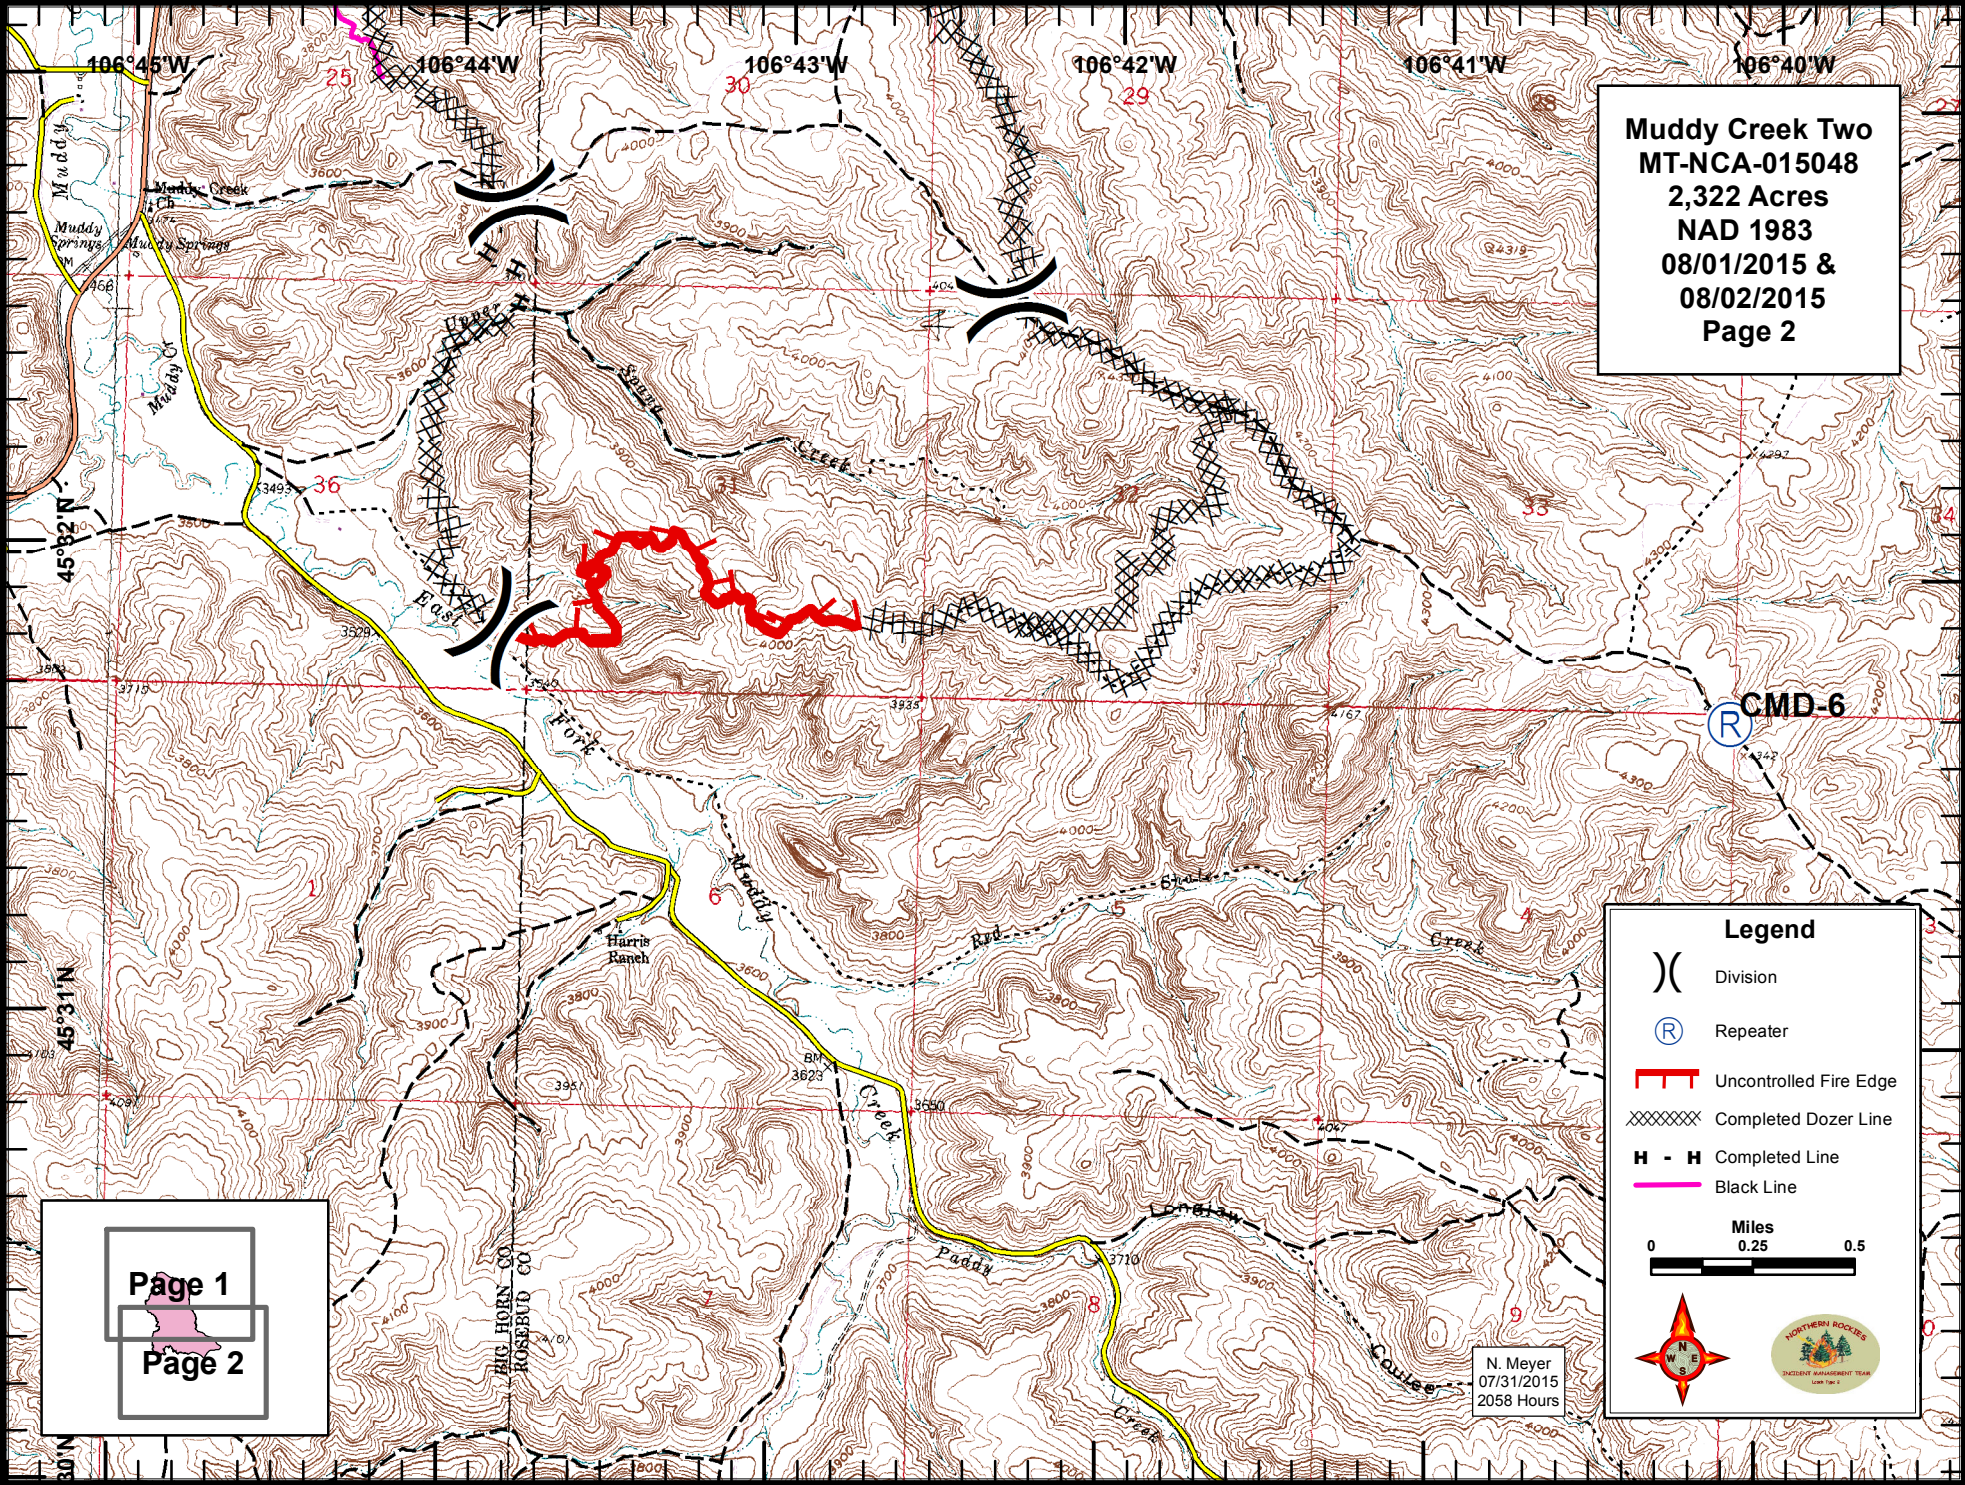

Muddy Creek Two
MT-NCA-015048
2,322 Acres
NAD 1983
08/01/2015 &
08/02/2015
Page 2

Page 1
 Page 2

Legend

- Division
- Repeater
- Uncontrolled Fire Edge
- Completed Dozer Line
- Completed Line
- Black Line

Miles
 0 0.25 0.5

N. Meyer
 07/31/2015
 2058 Hours