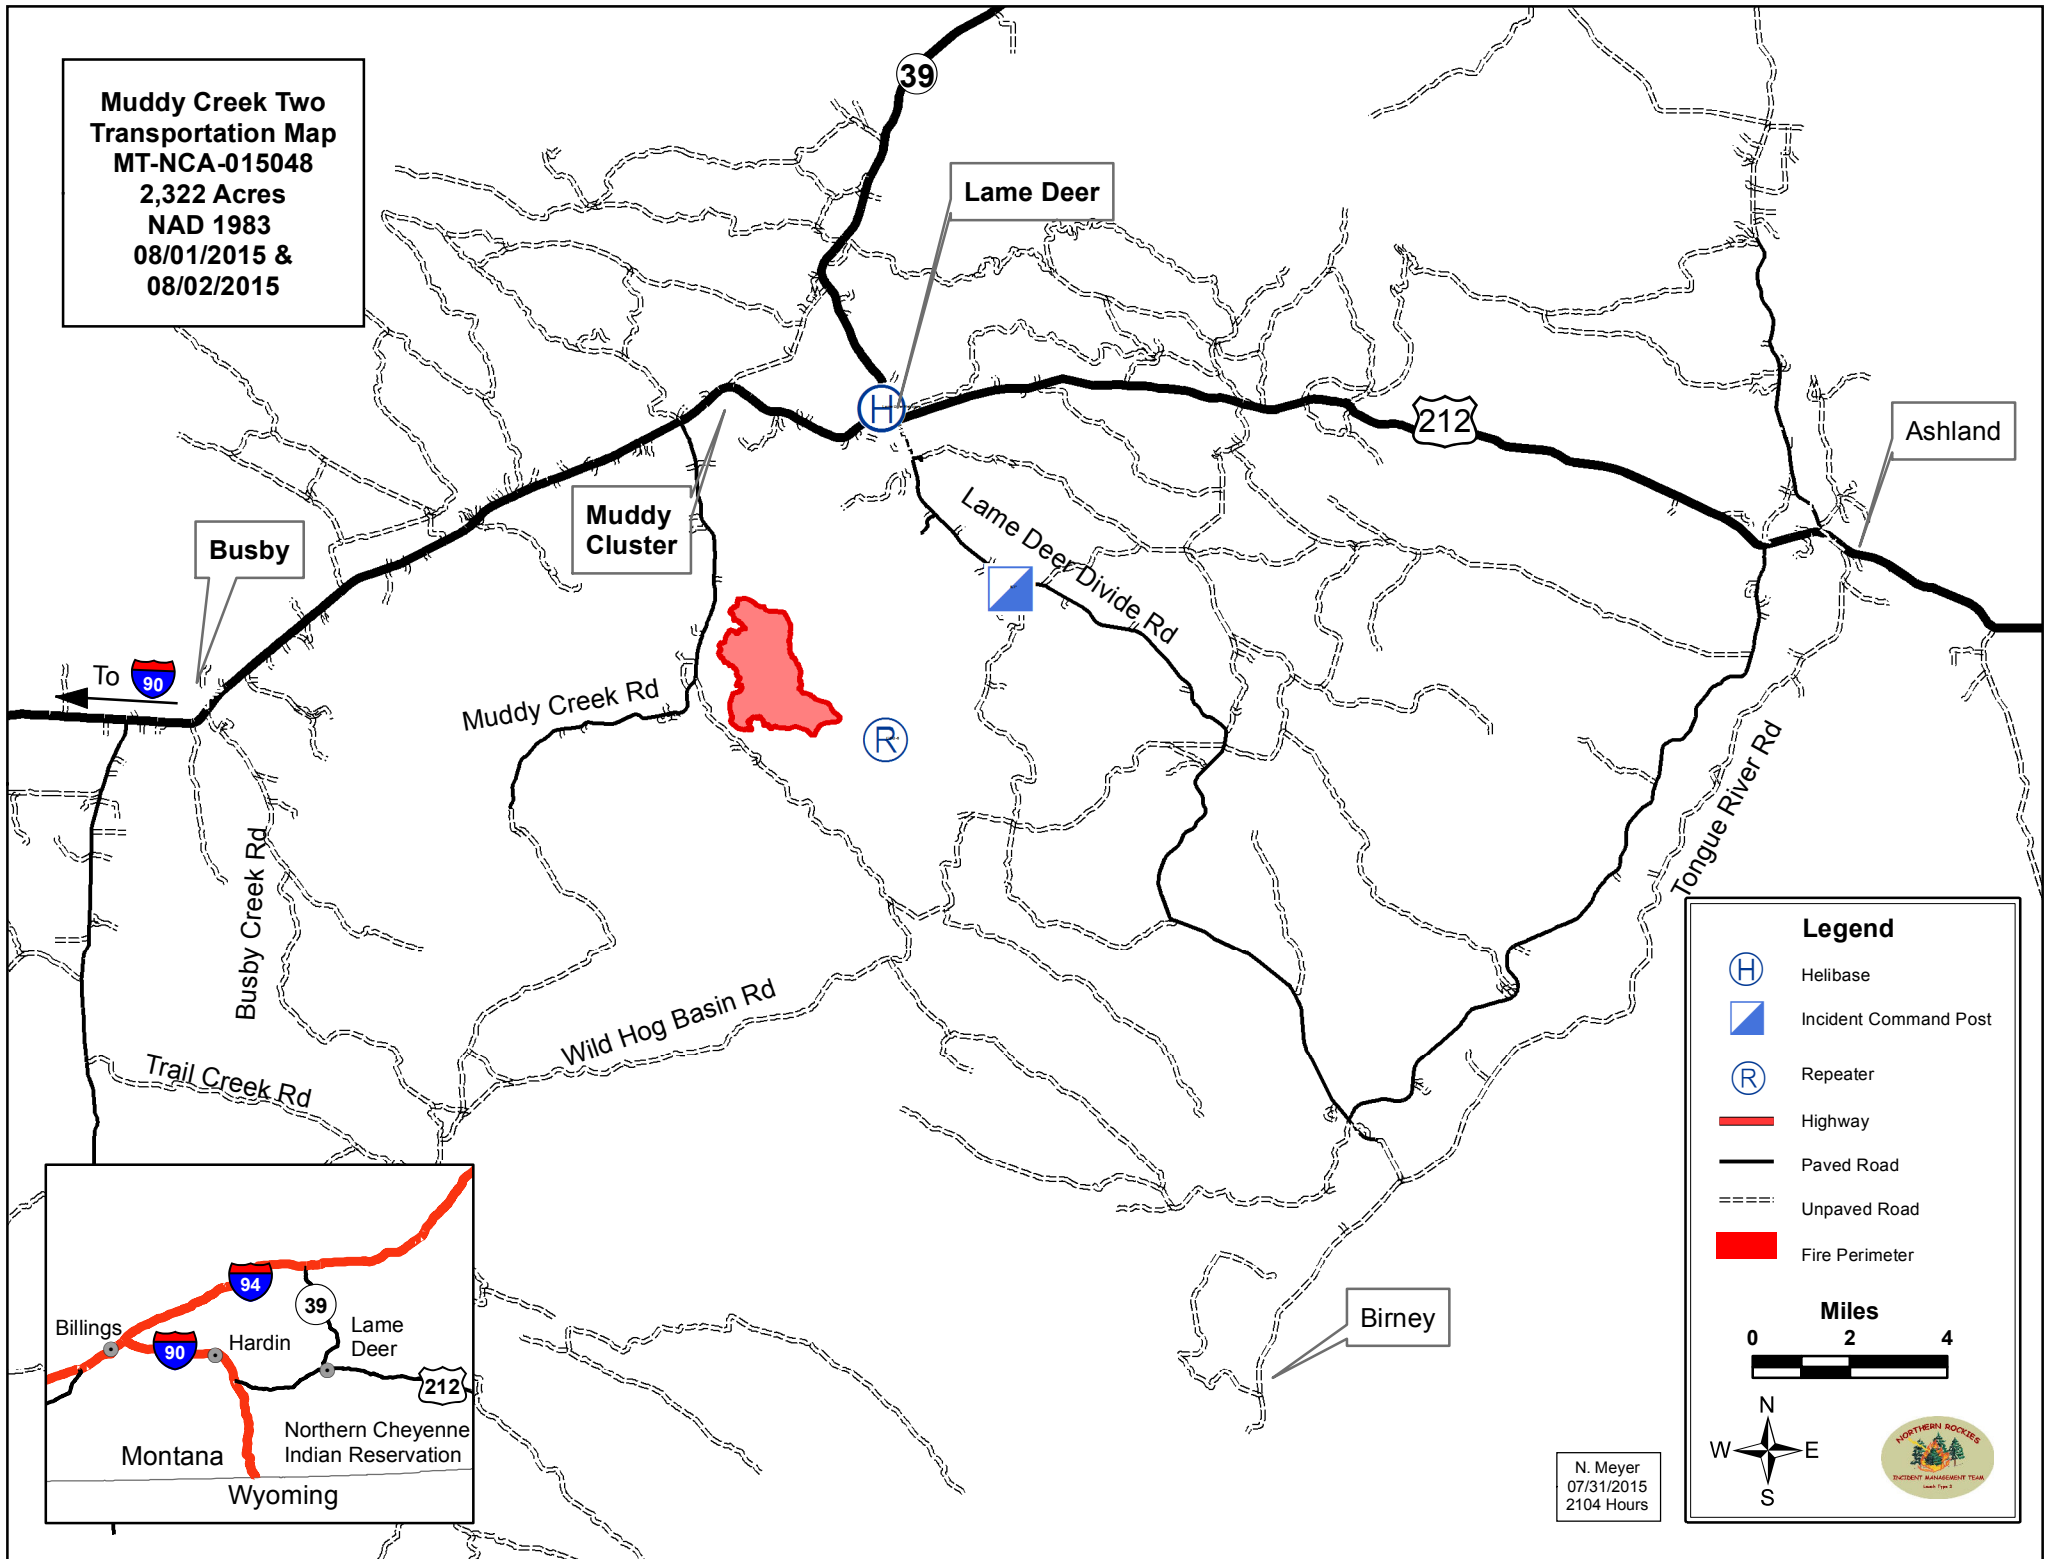

**Muddy Creek Two
Transportation Map
MT-NCA-015048
2,322 Acres
NAD 1983
08/01/2015 &
08/02/2015**

To 

Legend

-  Helibase
-  Incident Command Post
-  Repeater
-  Highway
-  Paved Road
-  Unpaved Road
-  Fire Perimeter

Miles

0 2 4

N
W E
S

N. Meyer
07/31/2015
2104 Hours