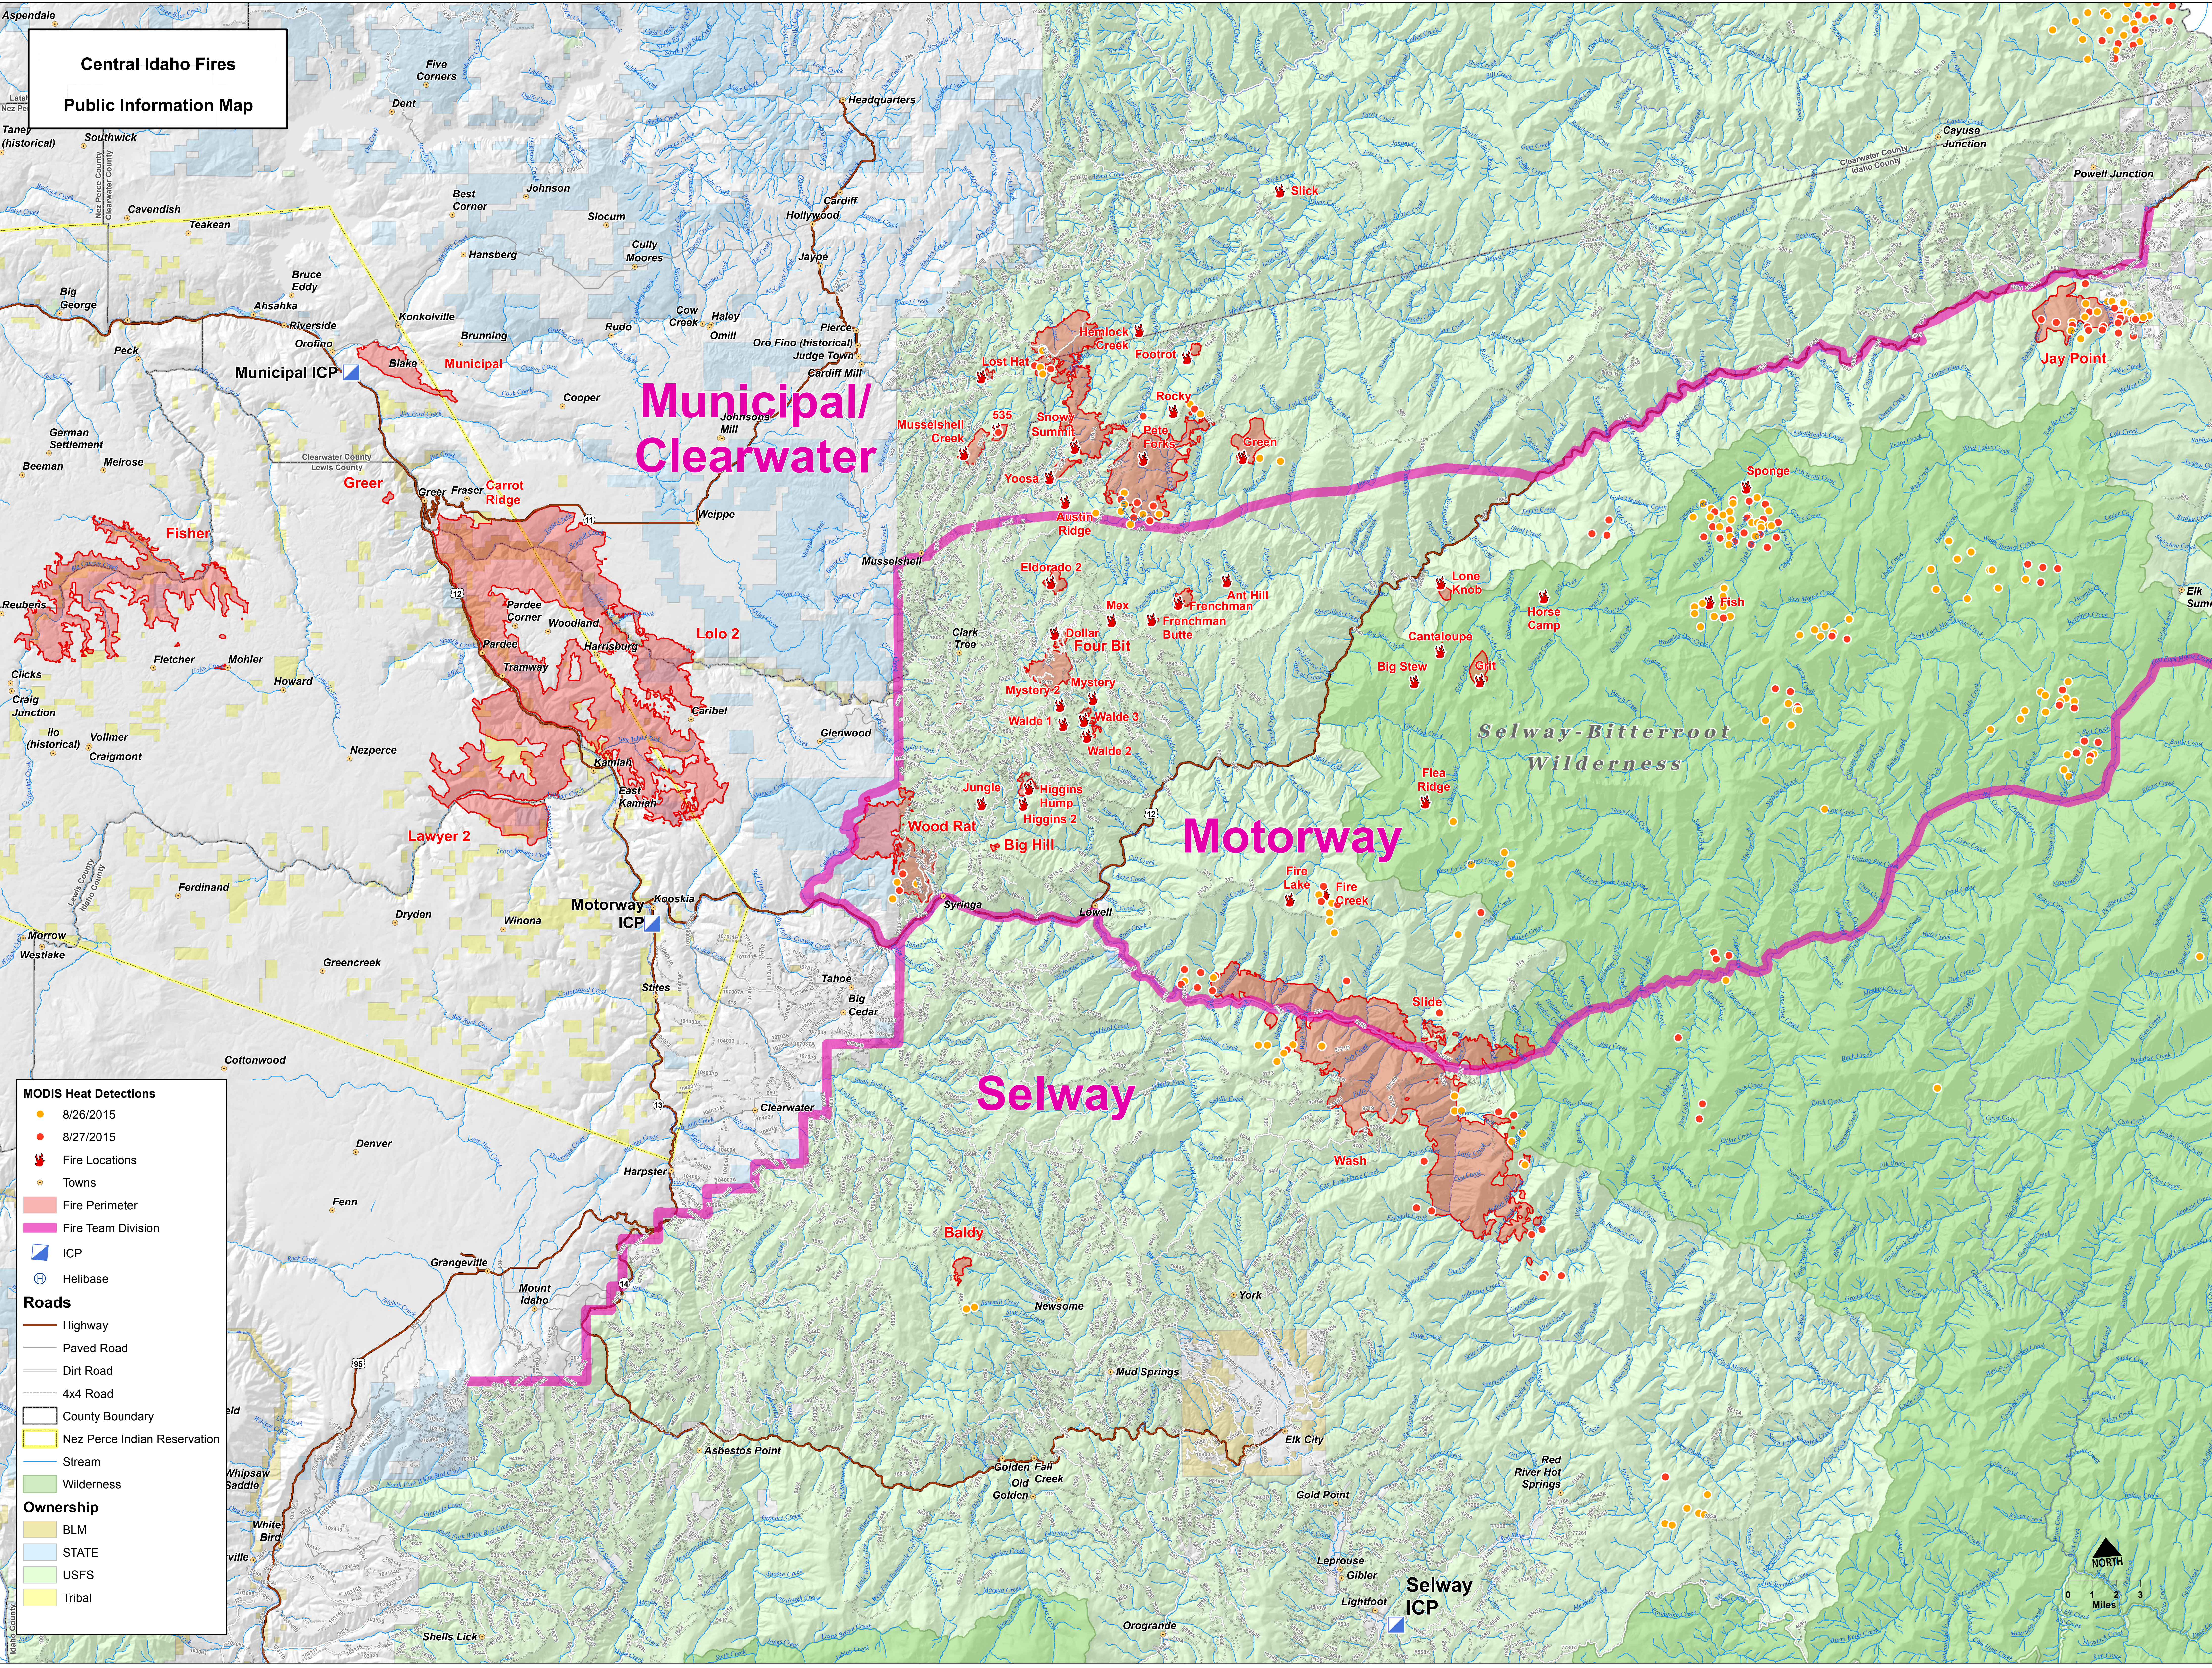

Central Idaho Fires
Public Information Map

MODIS Heat Detections

- 8/26/2015
- 8/27/2015
- 🔥 Fire Locations
- Towns
- 🔴 Fire Perimeter
- 👤 Fire Team Division
- 🚒 ICP
- 🚁 Helibase

Roads

- 🛣️ Highway
- 🛤️ Paved Road
- 🛤️ Dirt Road
- 🛤️ 4x4 Road
- 🗺️ County Boundary
- 🟡 Nez Perce Indian Reservation
- 🌊 Stream
- 🌲 Wilderness

Ownership

- 🟡 BLM
- 🟢 STATE
- 🟢 USFS
- 🟡 Tribal