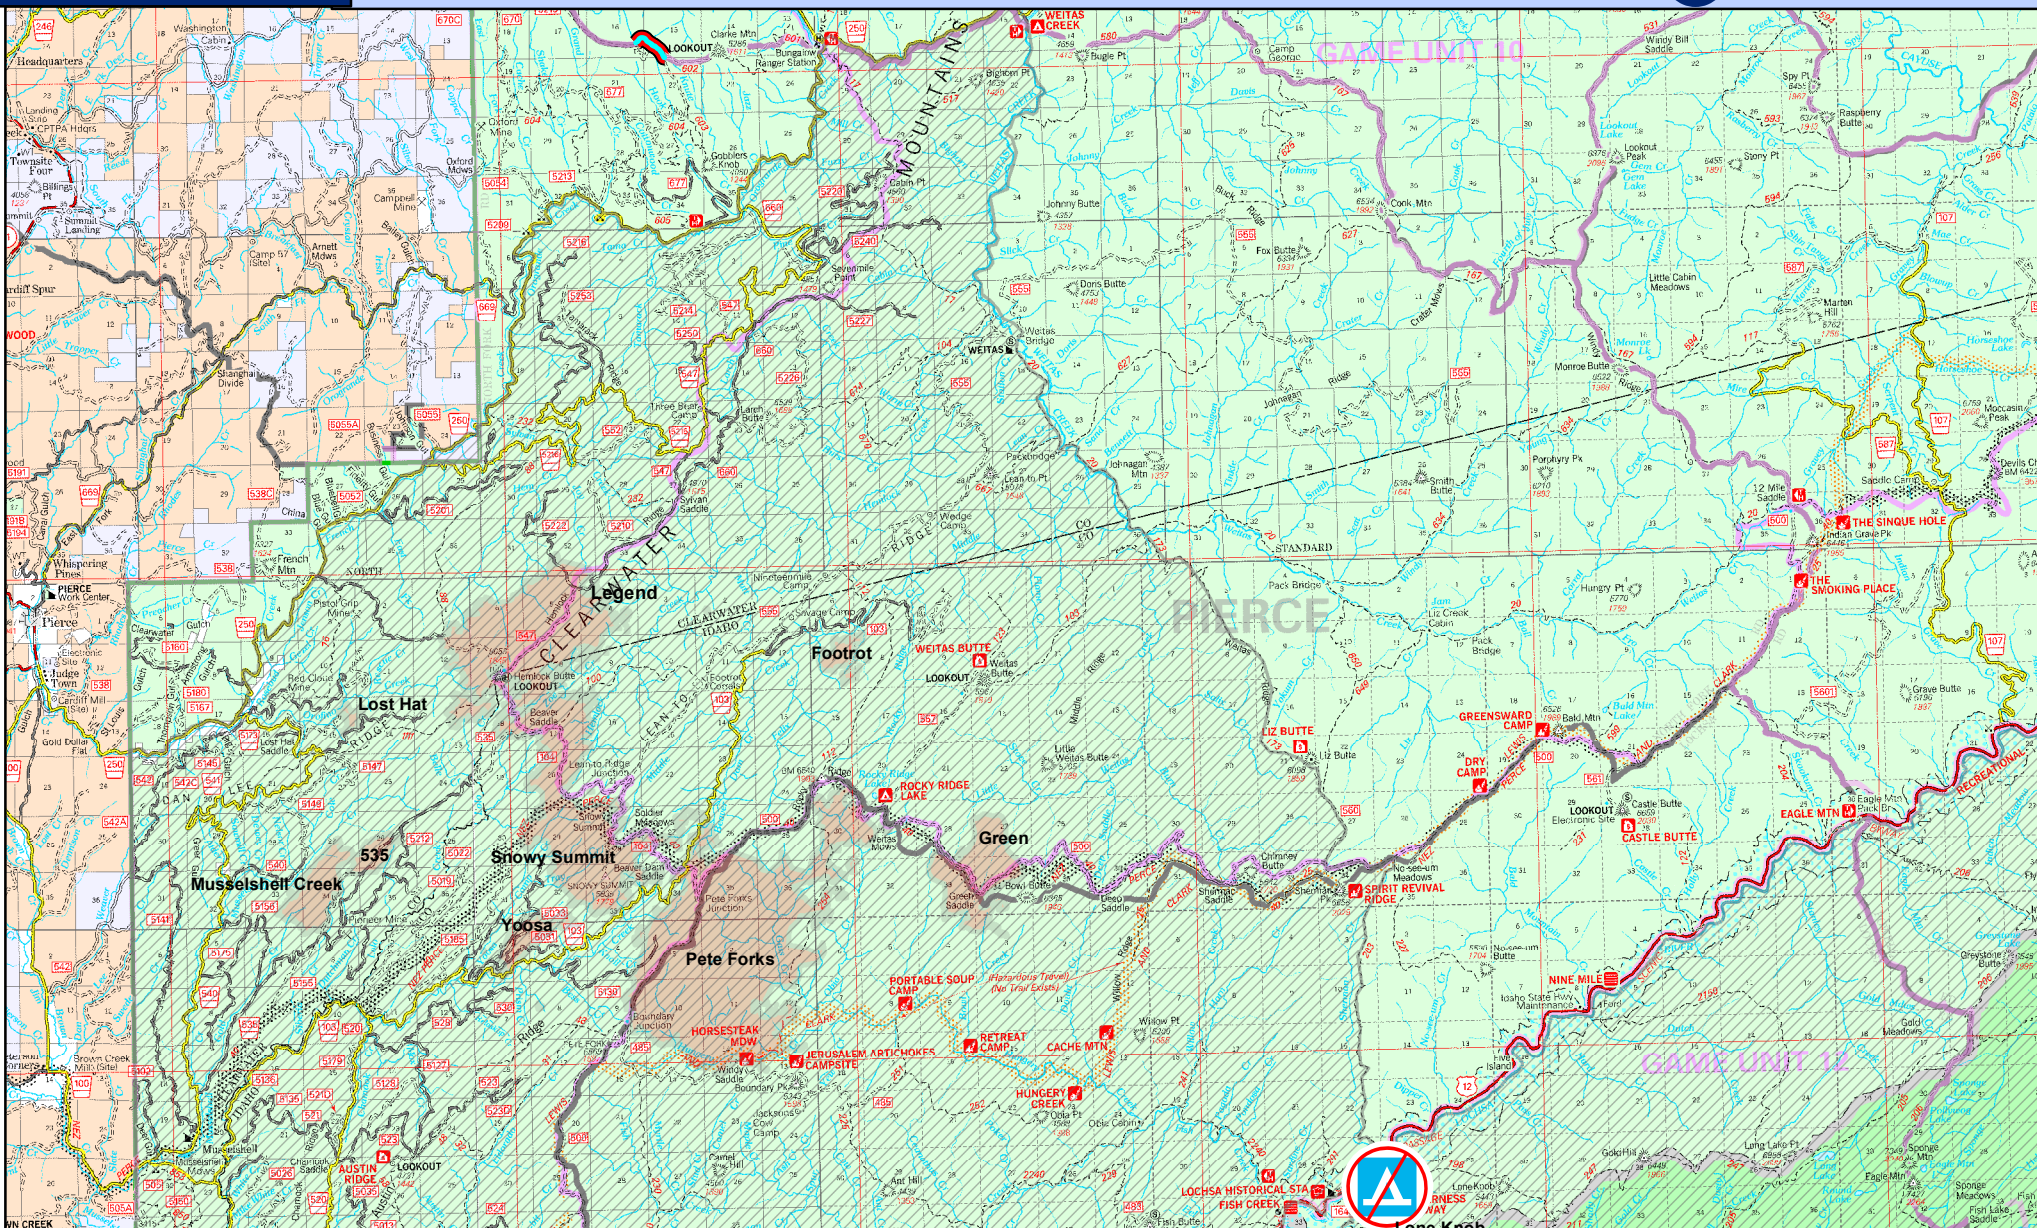

Forest Closures

Motorway North Complex

September 3, 2015
1900

Closed_Campgrounds

Road_and_Trail_Closures

Area_Closures

Fire Perimeter

Spatial Reference and Scales
 NAD_1983_UTM_Zone_11N 1 inch = 3.35 miles
 D_North_American_1983 1:212,412
 0 1.25 2.5 5 Miles

Blue Team Sit Unit
 8:45:24 PM
 9/3/2015
 Motorway Complex
 Forest Closures