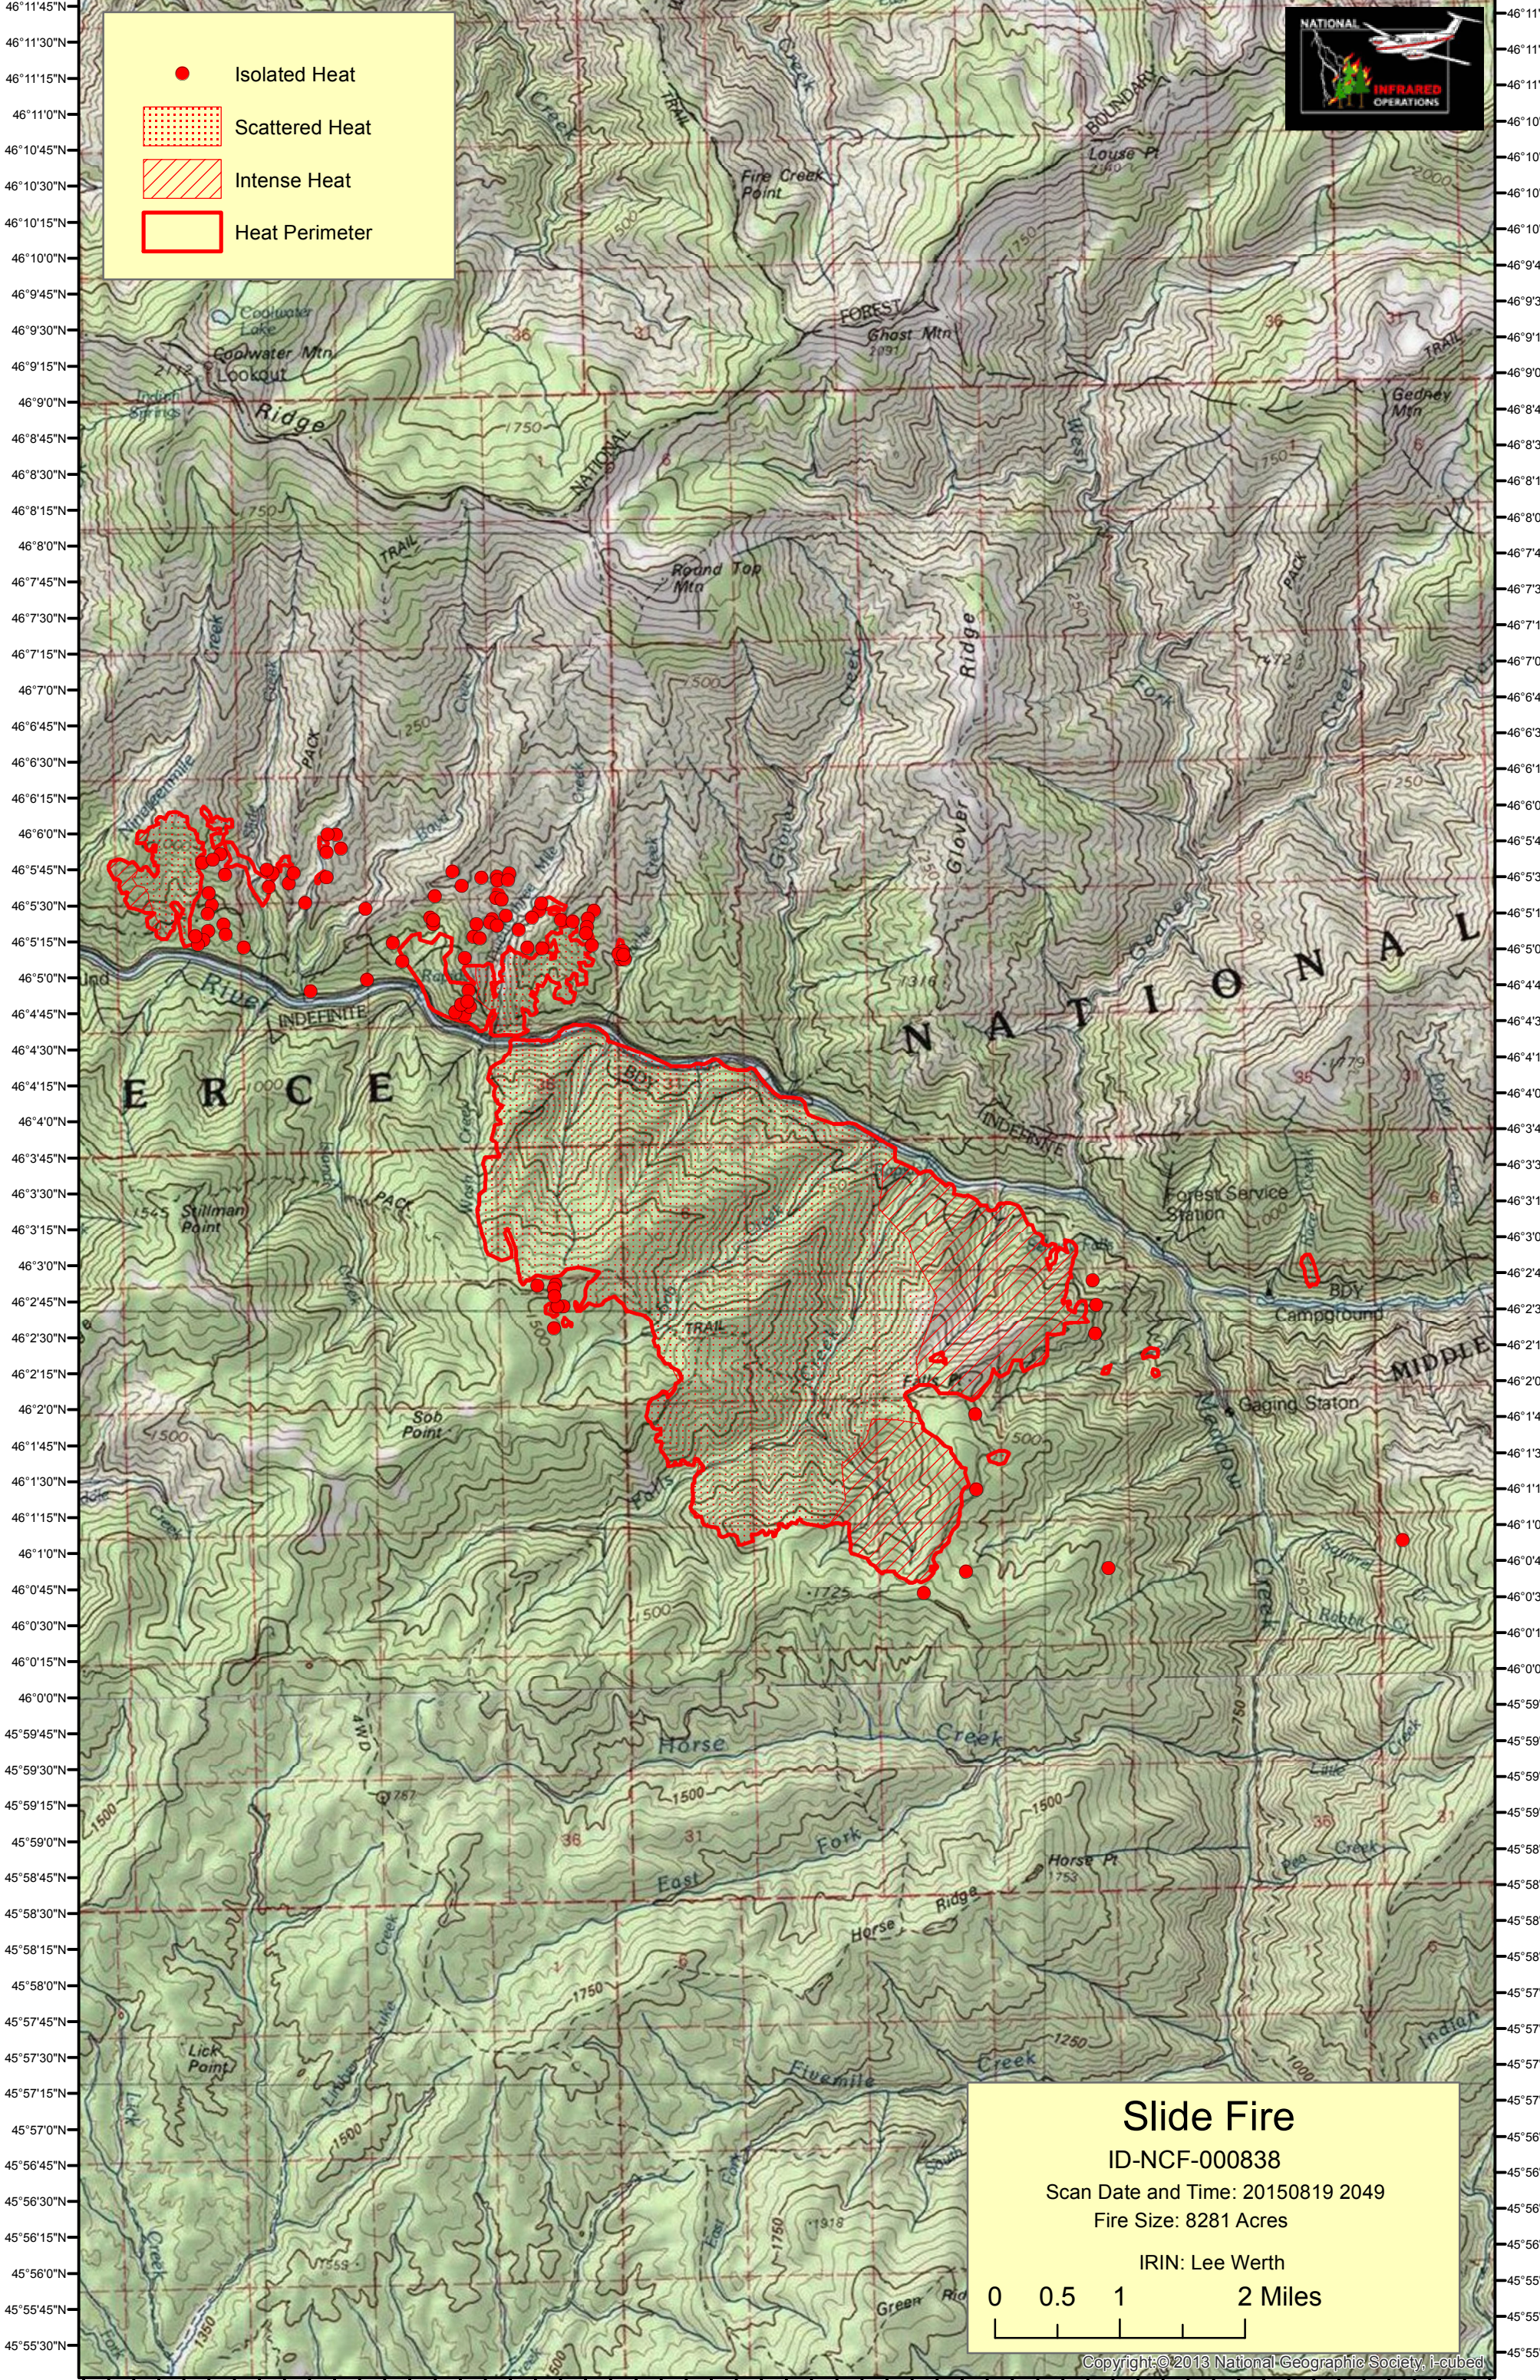

- Isolated Heat
- Scattered Heat
- Intense Heat
- Heat Perimeter

Slide Fire
 ID-NCF-000838
 Scan Date and Time: 20150819 2049
 Fire Size: 8281 Acres
 IRIN: Lee Werth

0 0.5 1 2 Miles