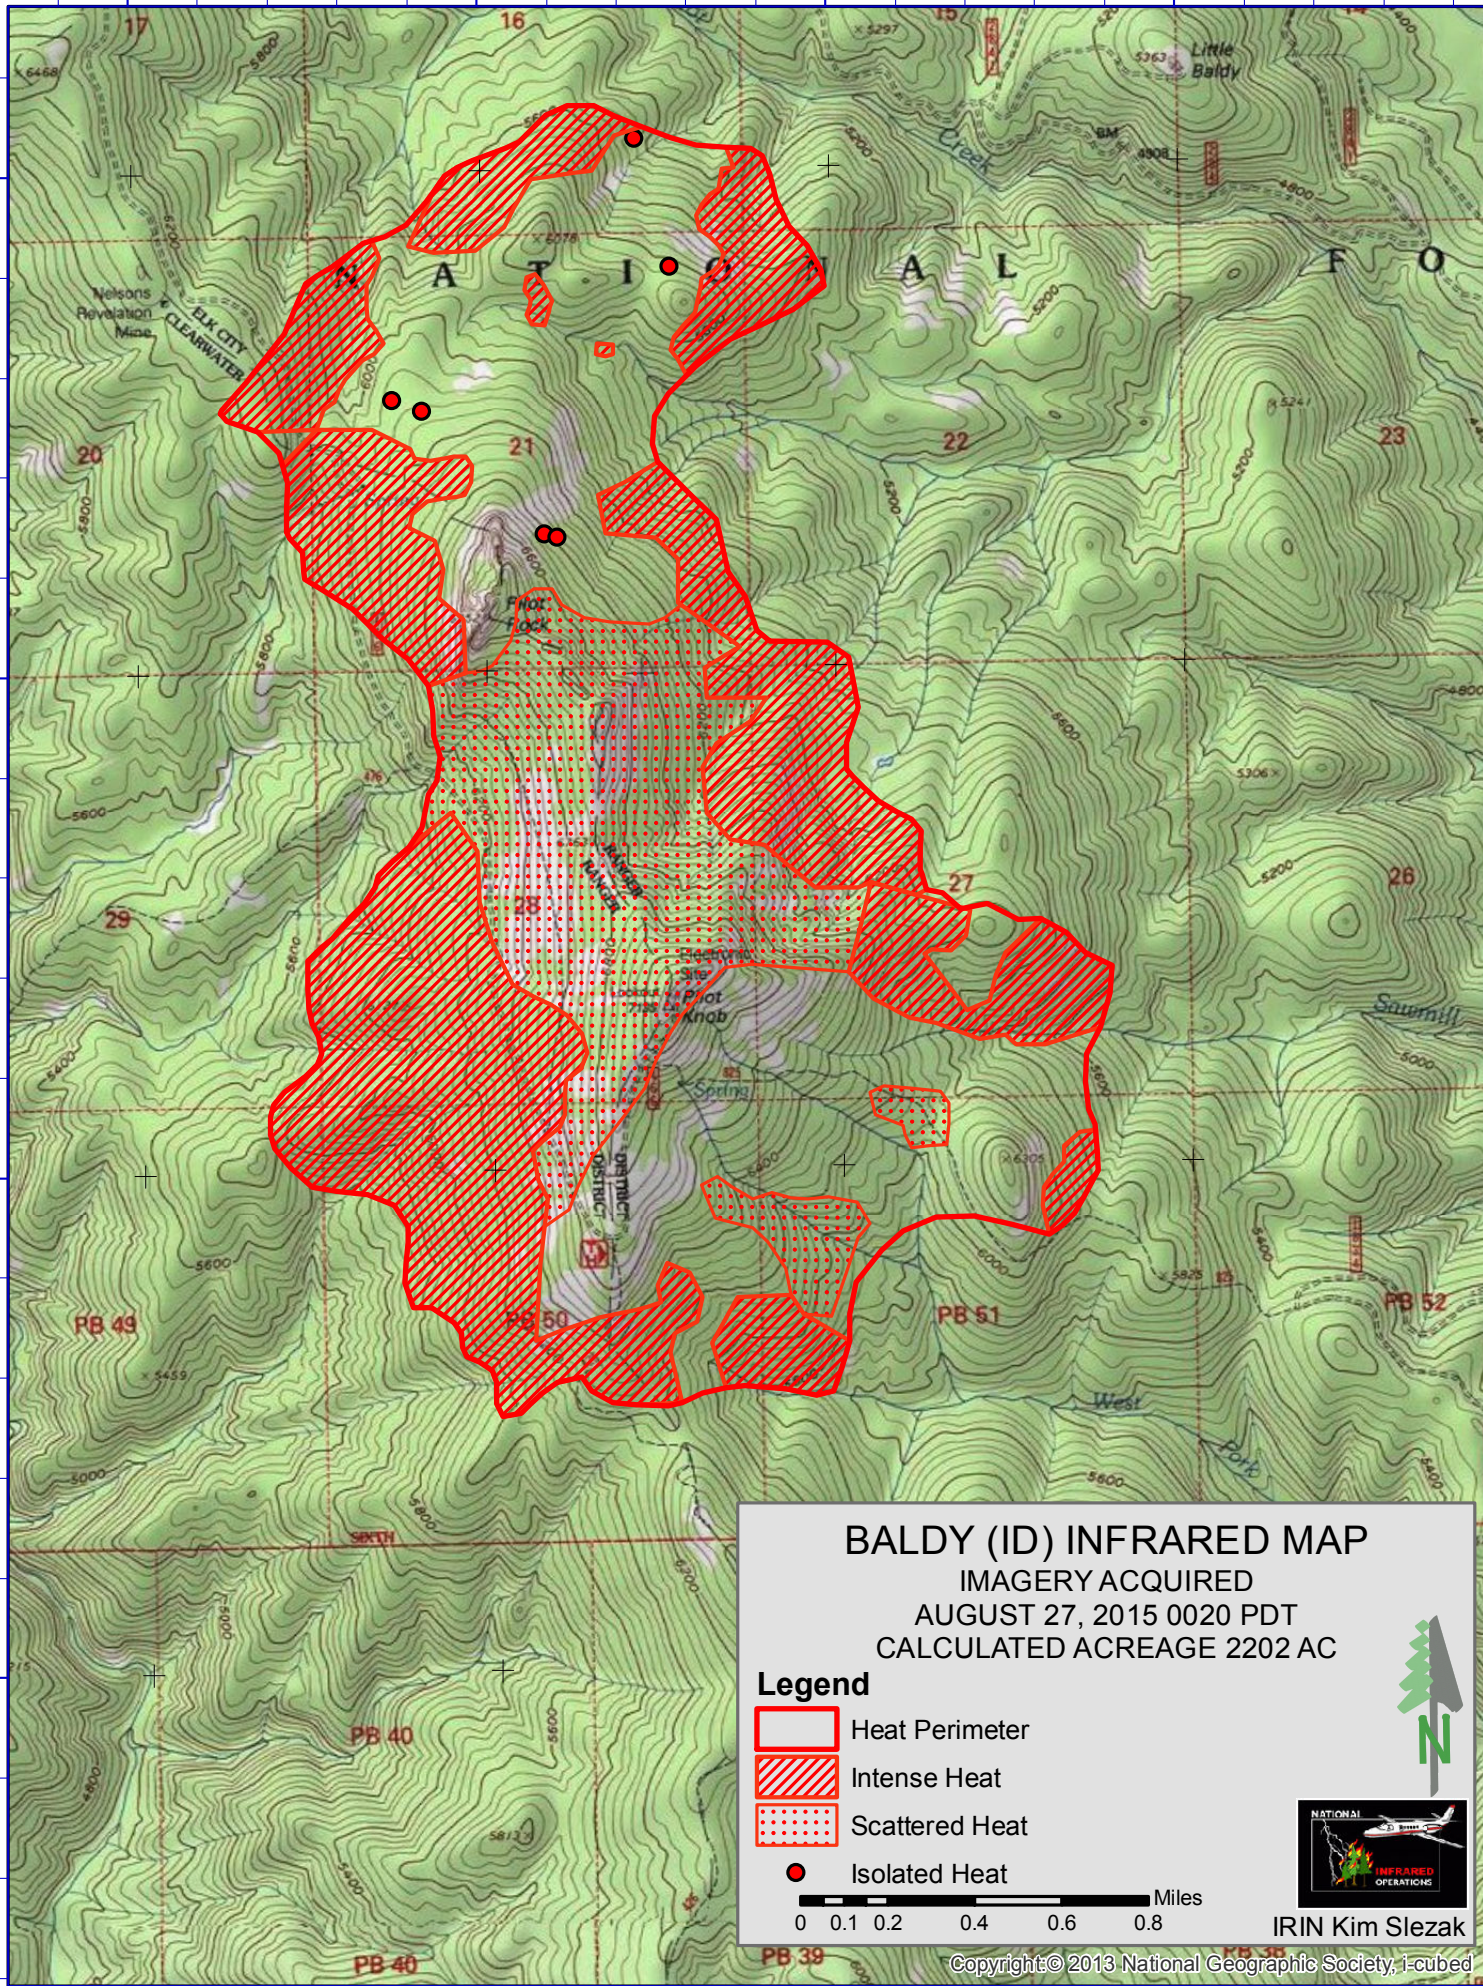

115°44'0"W

115°43'0"W

115°42'0"W

115°41'0"W

45°56'0"N

45°56'0"N

45°55'0"N

45°55'0"N

45°54'0"N

45°54'0"N

45°53'0"N

45°53'0"N

**BALDY (ID) INFRARED MAP**  
 IMAGERY ACQUIRED  
 AUGUST 27, 2015 0020 PDT  
 CALCULATED ACREAGE 2202 AC

**Legend**

-  Heat Perimeter
-  Intense Heat
-  Scattered Heat
-  Isolated Heat

0 0.1 0.2 0.4 0.6 0.8 Miles

IRIN Kim Slezak