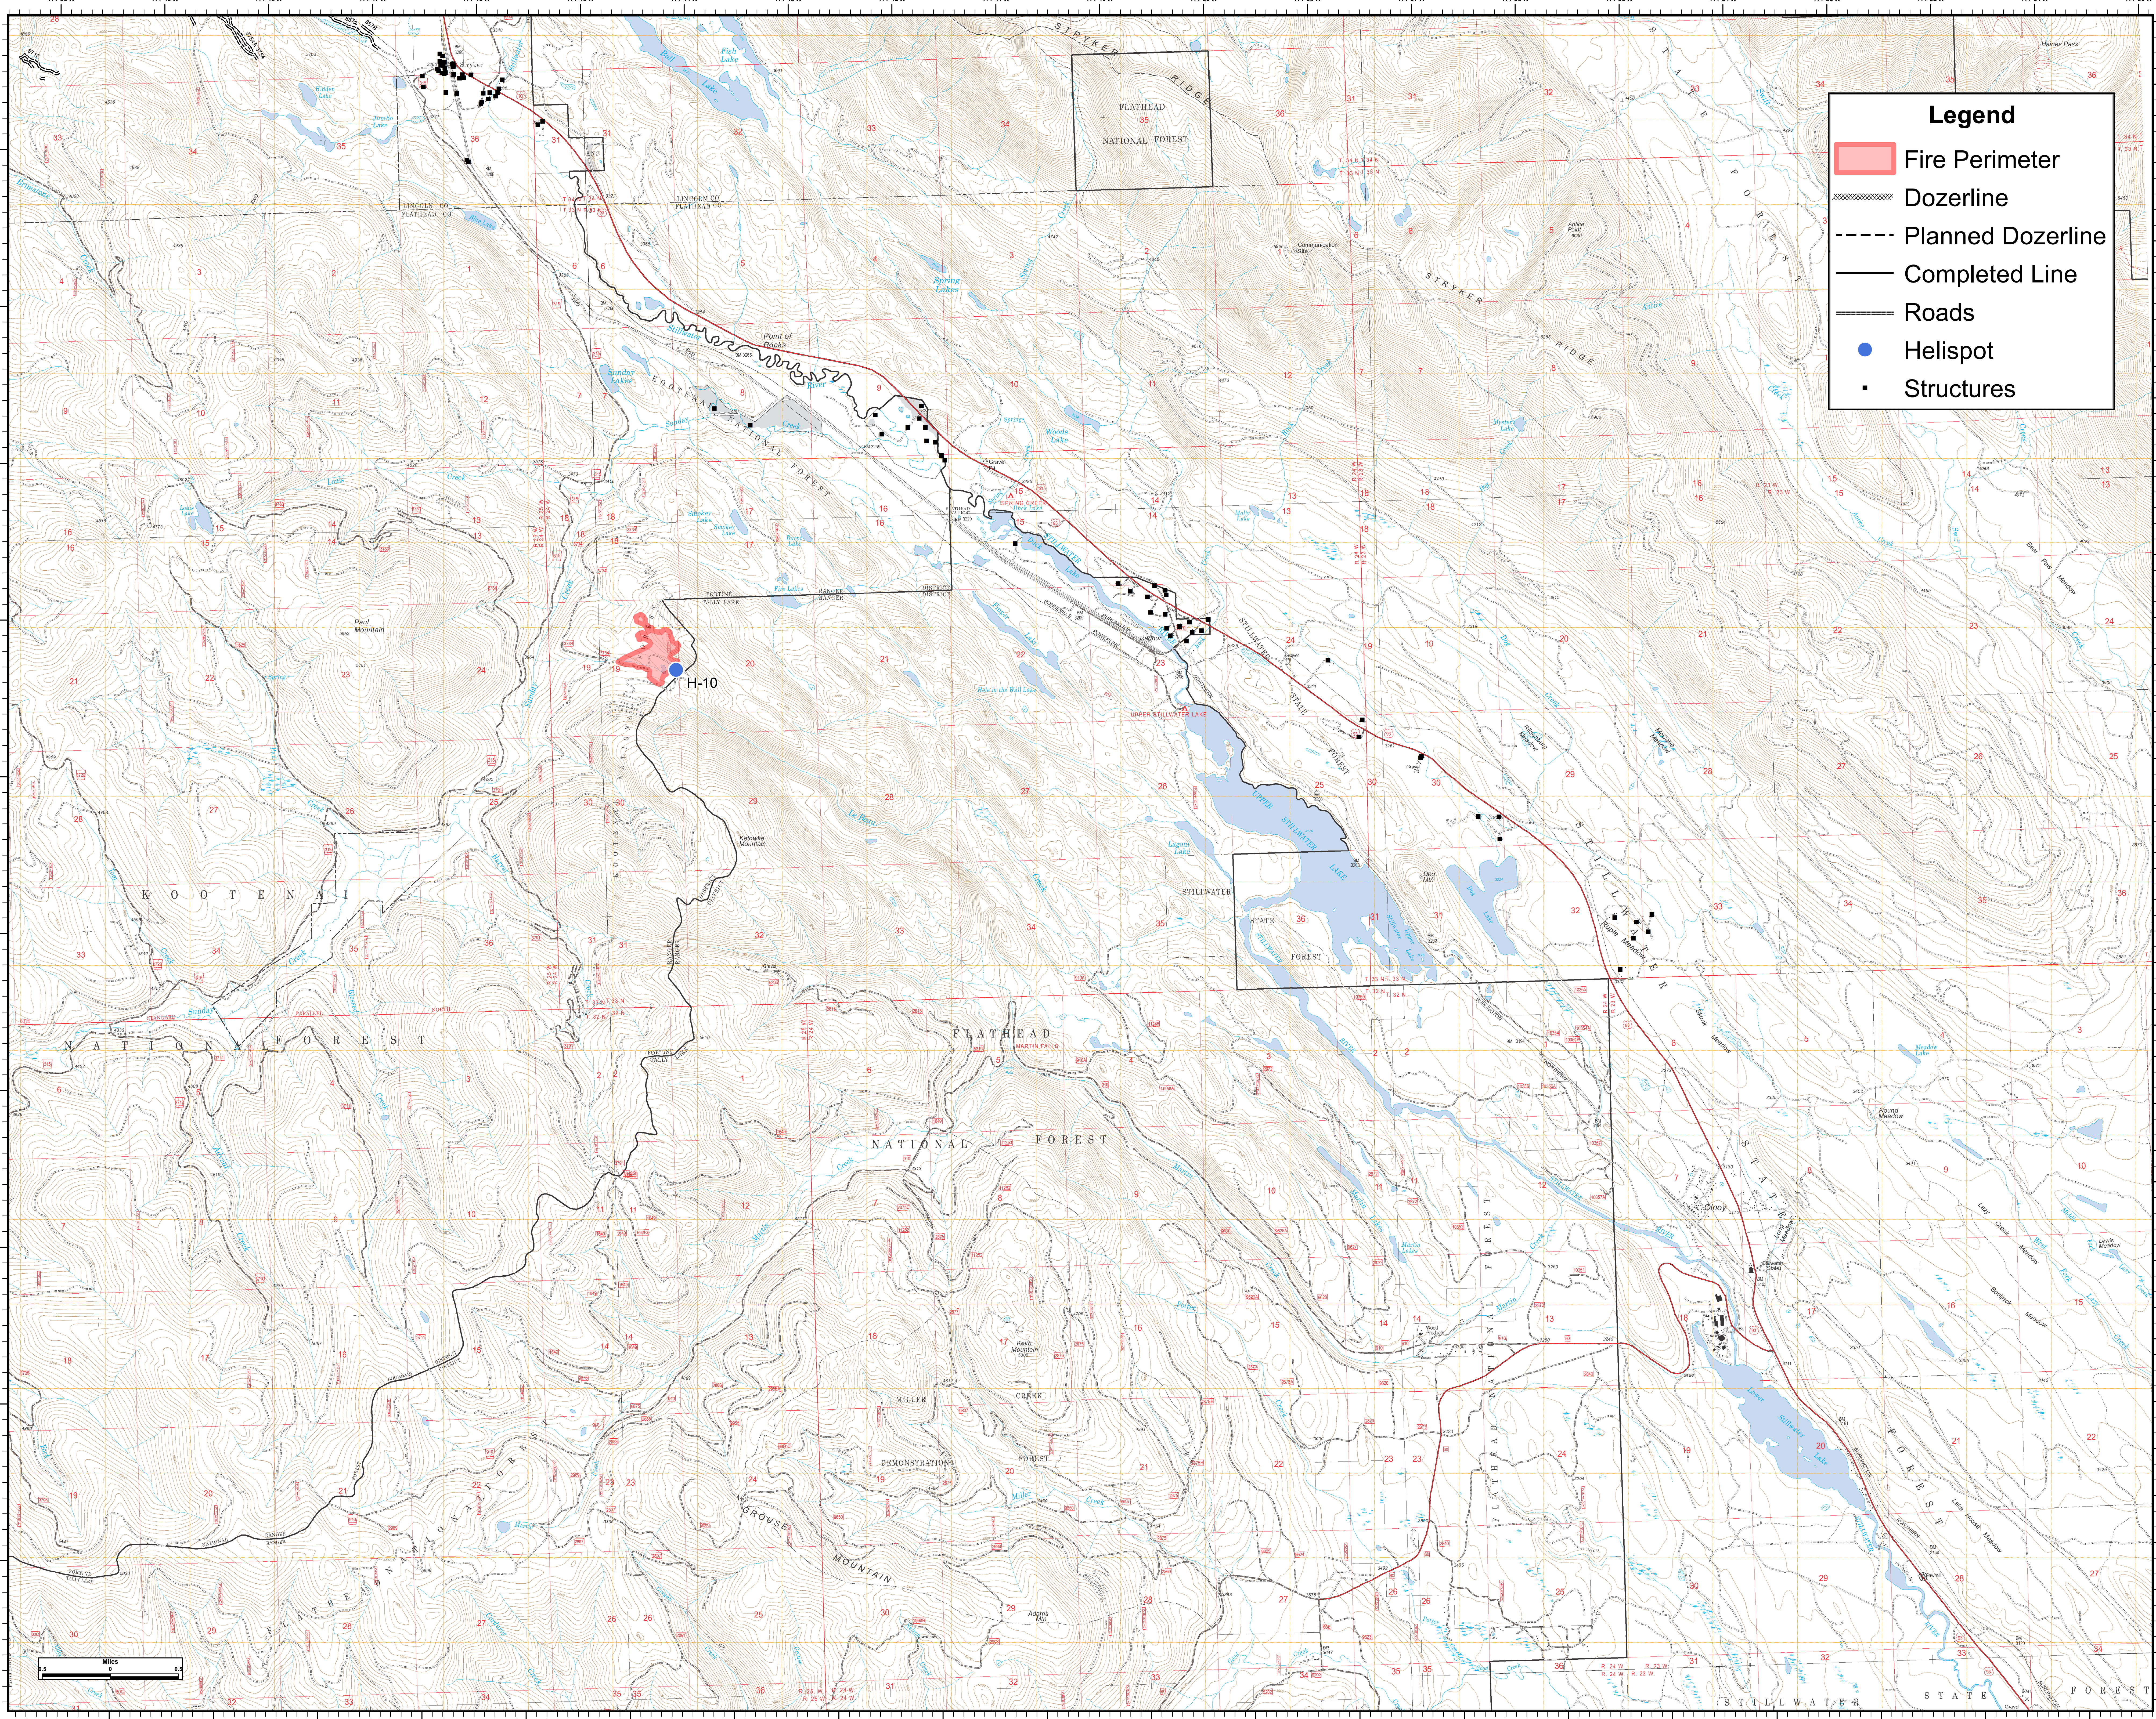

North East Kootenai Complex, Sunday Area, 8/20/2015

Legend

- Fire Perimeter
- Dozerline
- Planned Dozerline
- Completed Line
- Roads
- Helispot
- Structures