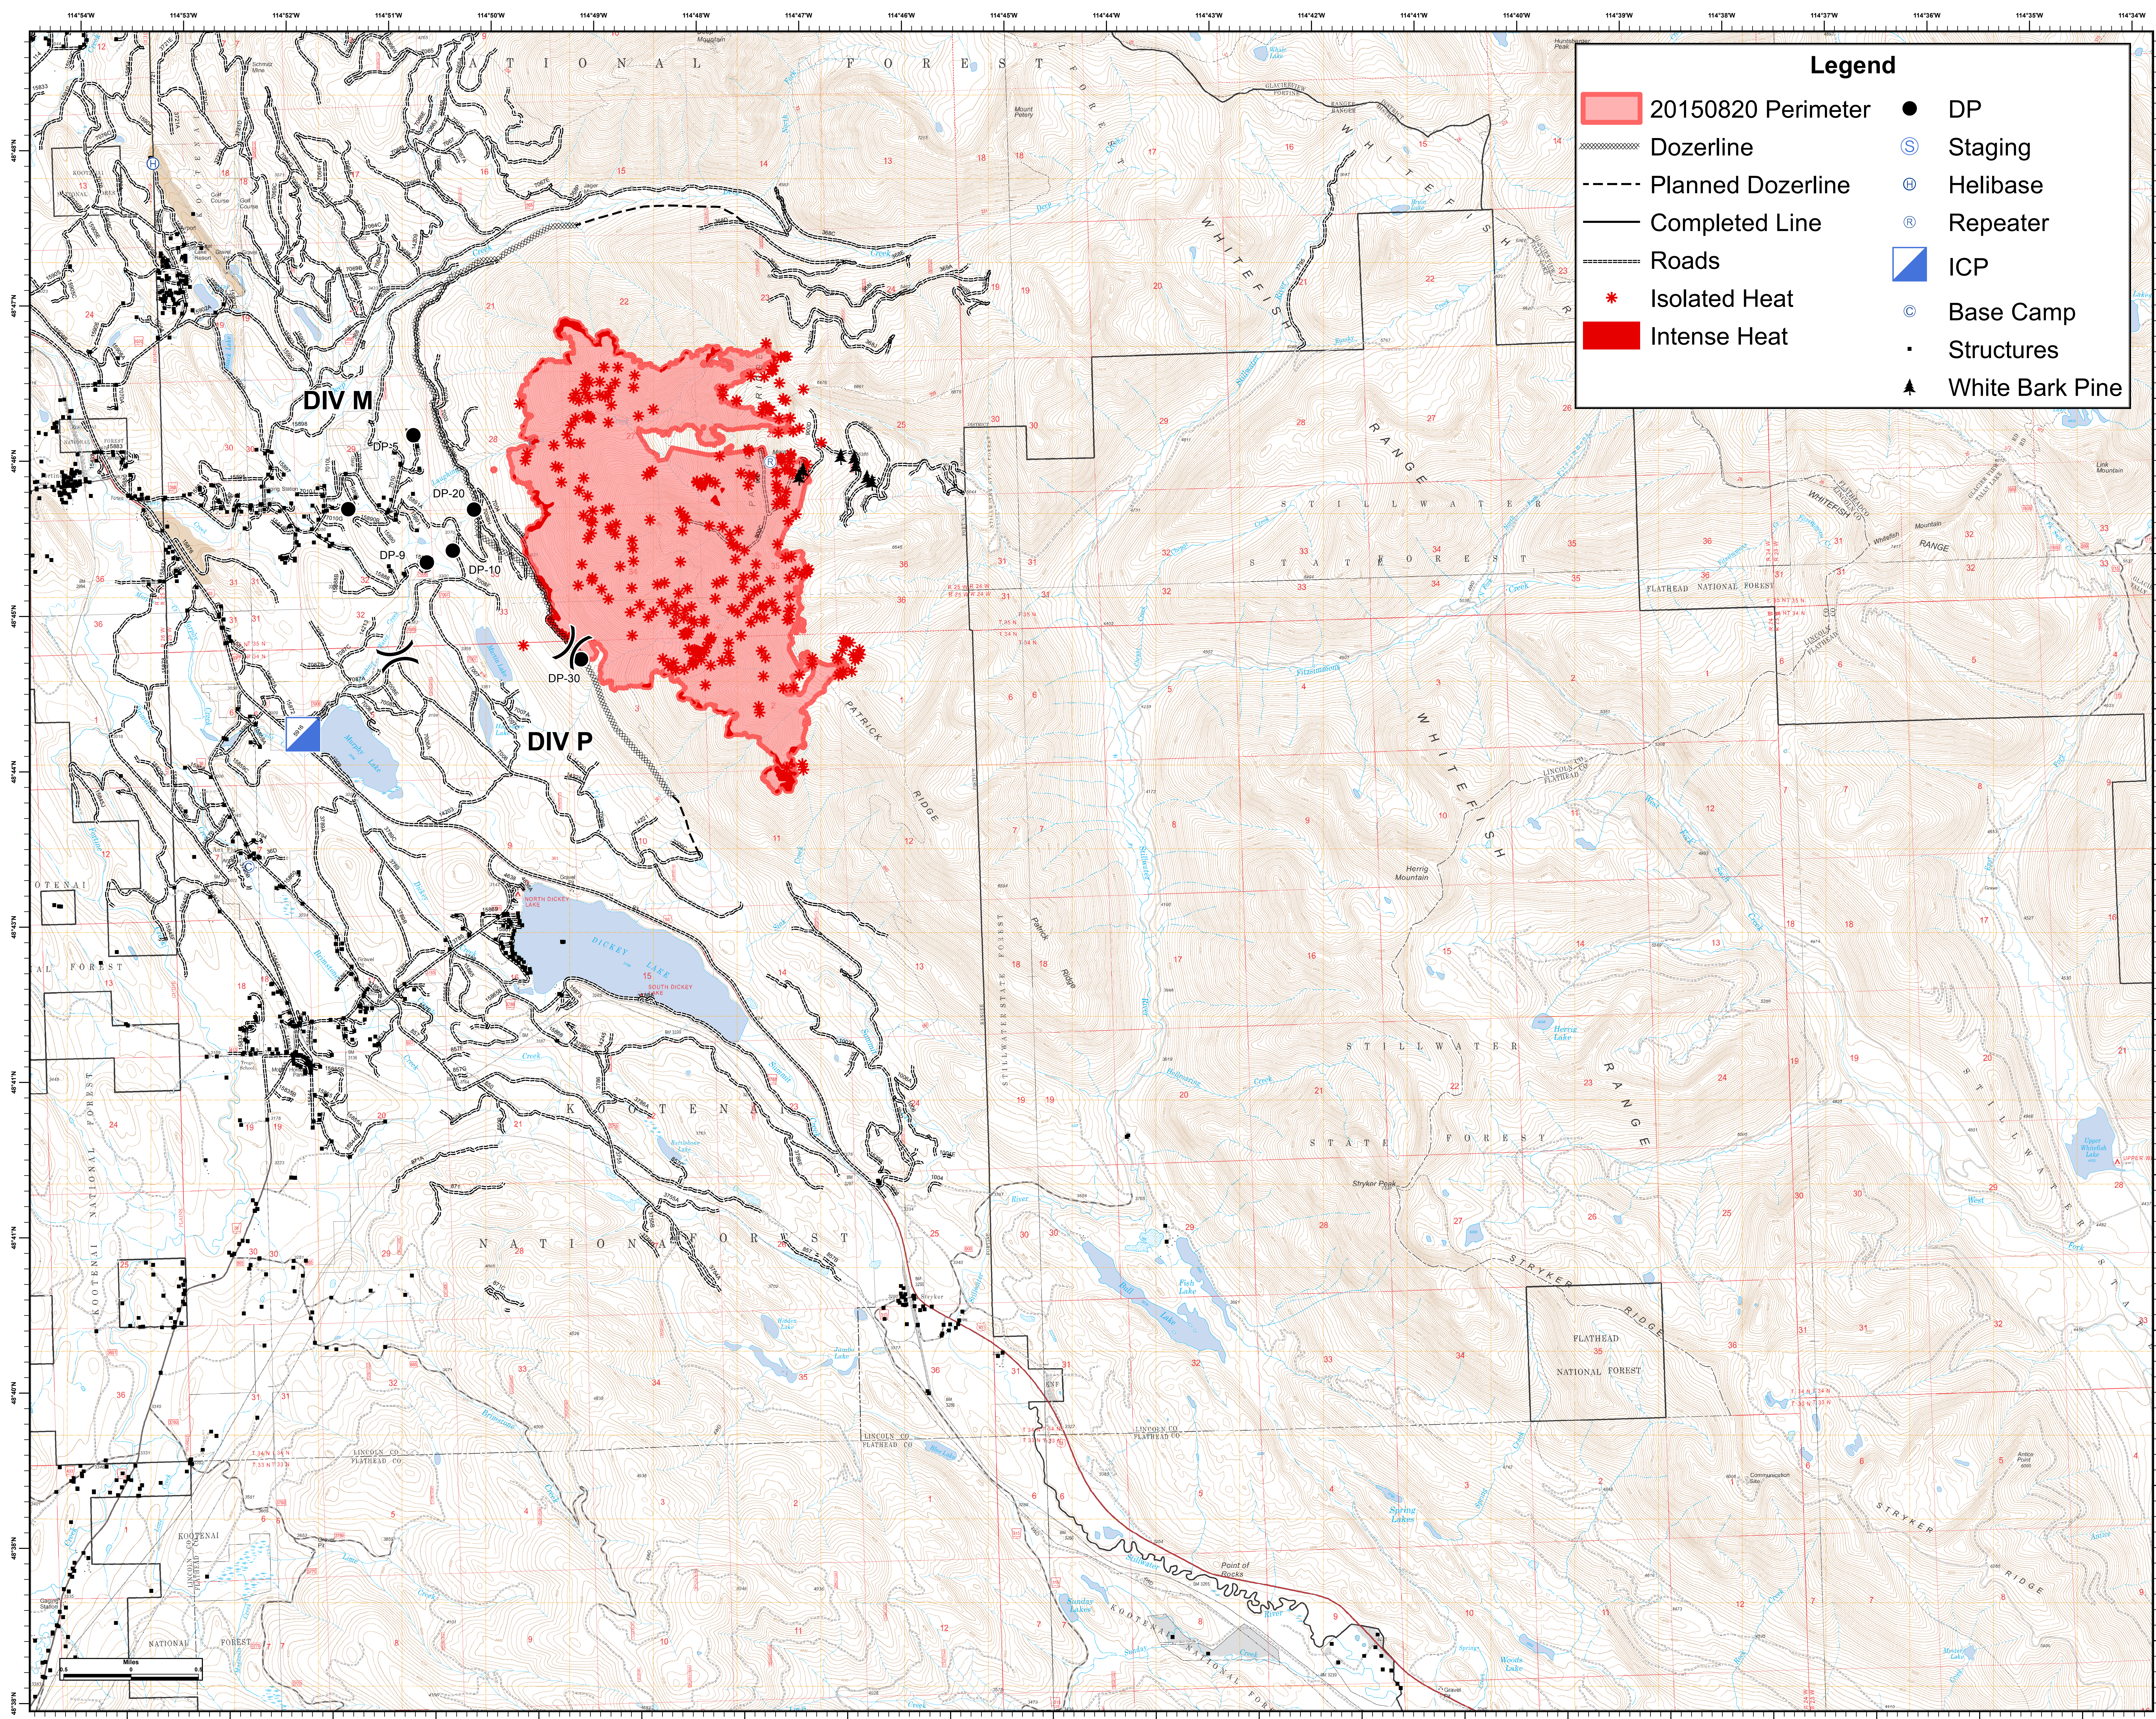

Northeast Kootenai Complex, Marston Area, 8/20/2015

Legend

- 20150820 Perimeter
- Dozerline
- Planned Dozerline
- Completed Line
- Roads
- Isolated Heat
- Intense Heat
- DP
- Staging
- Helibase
- Repeater
- ICP
- Base Camp
- Structures
- White Bark Pine