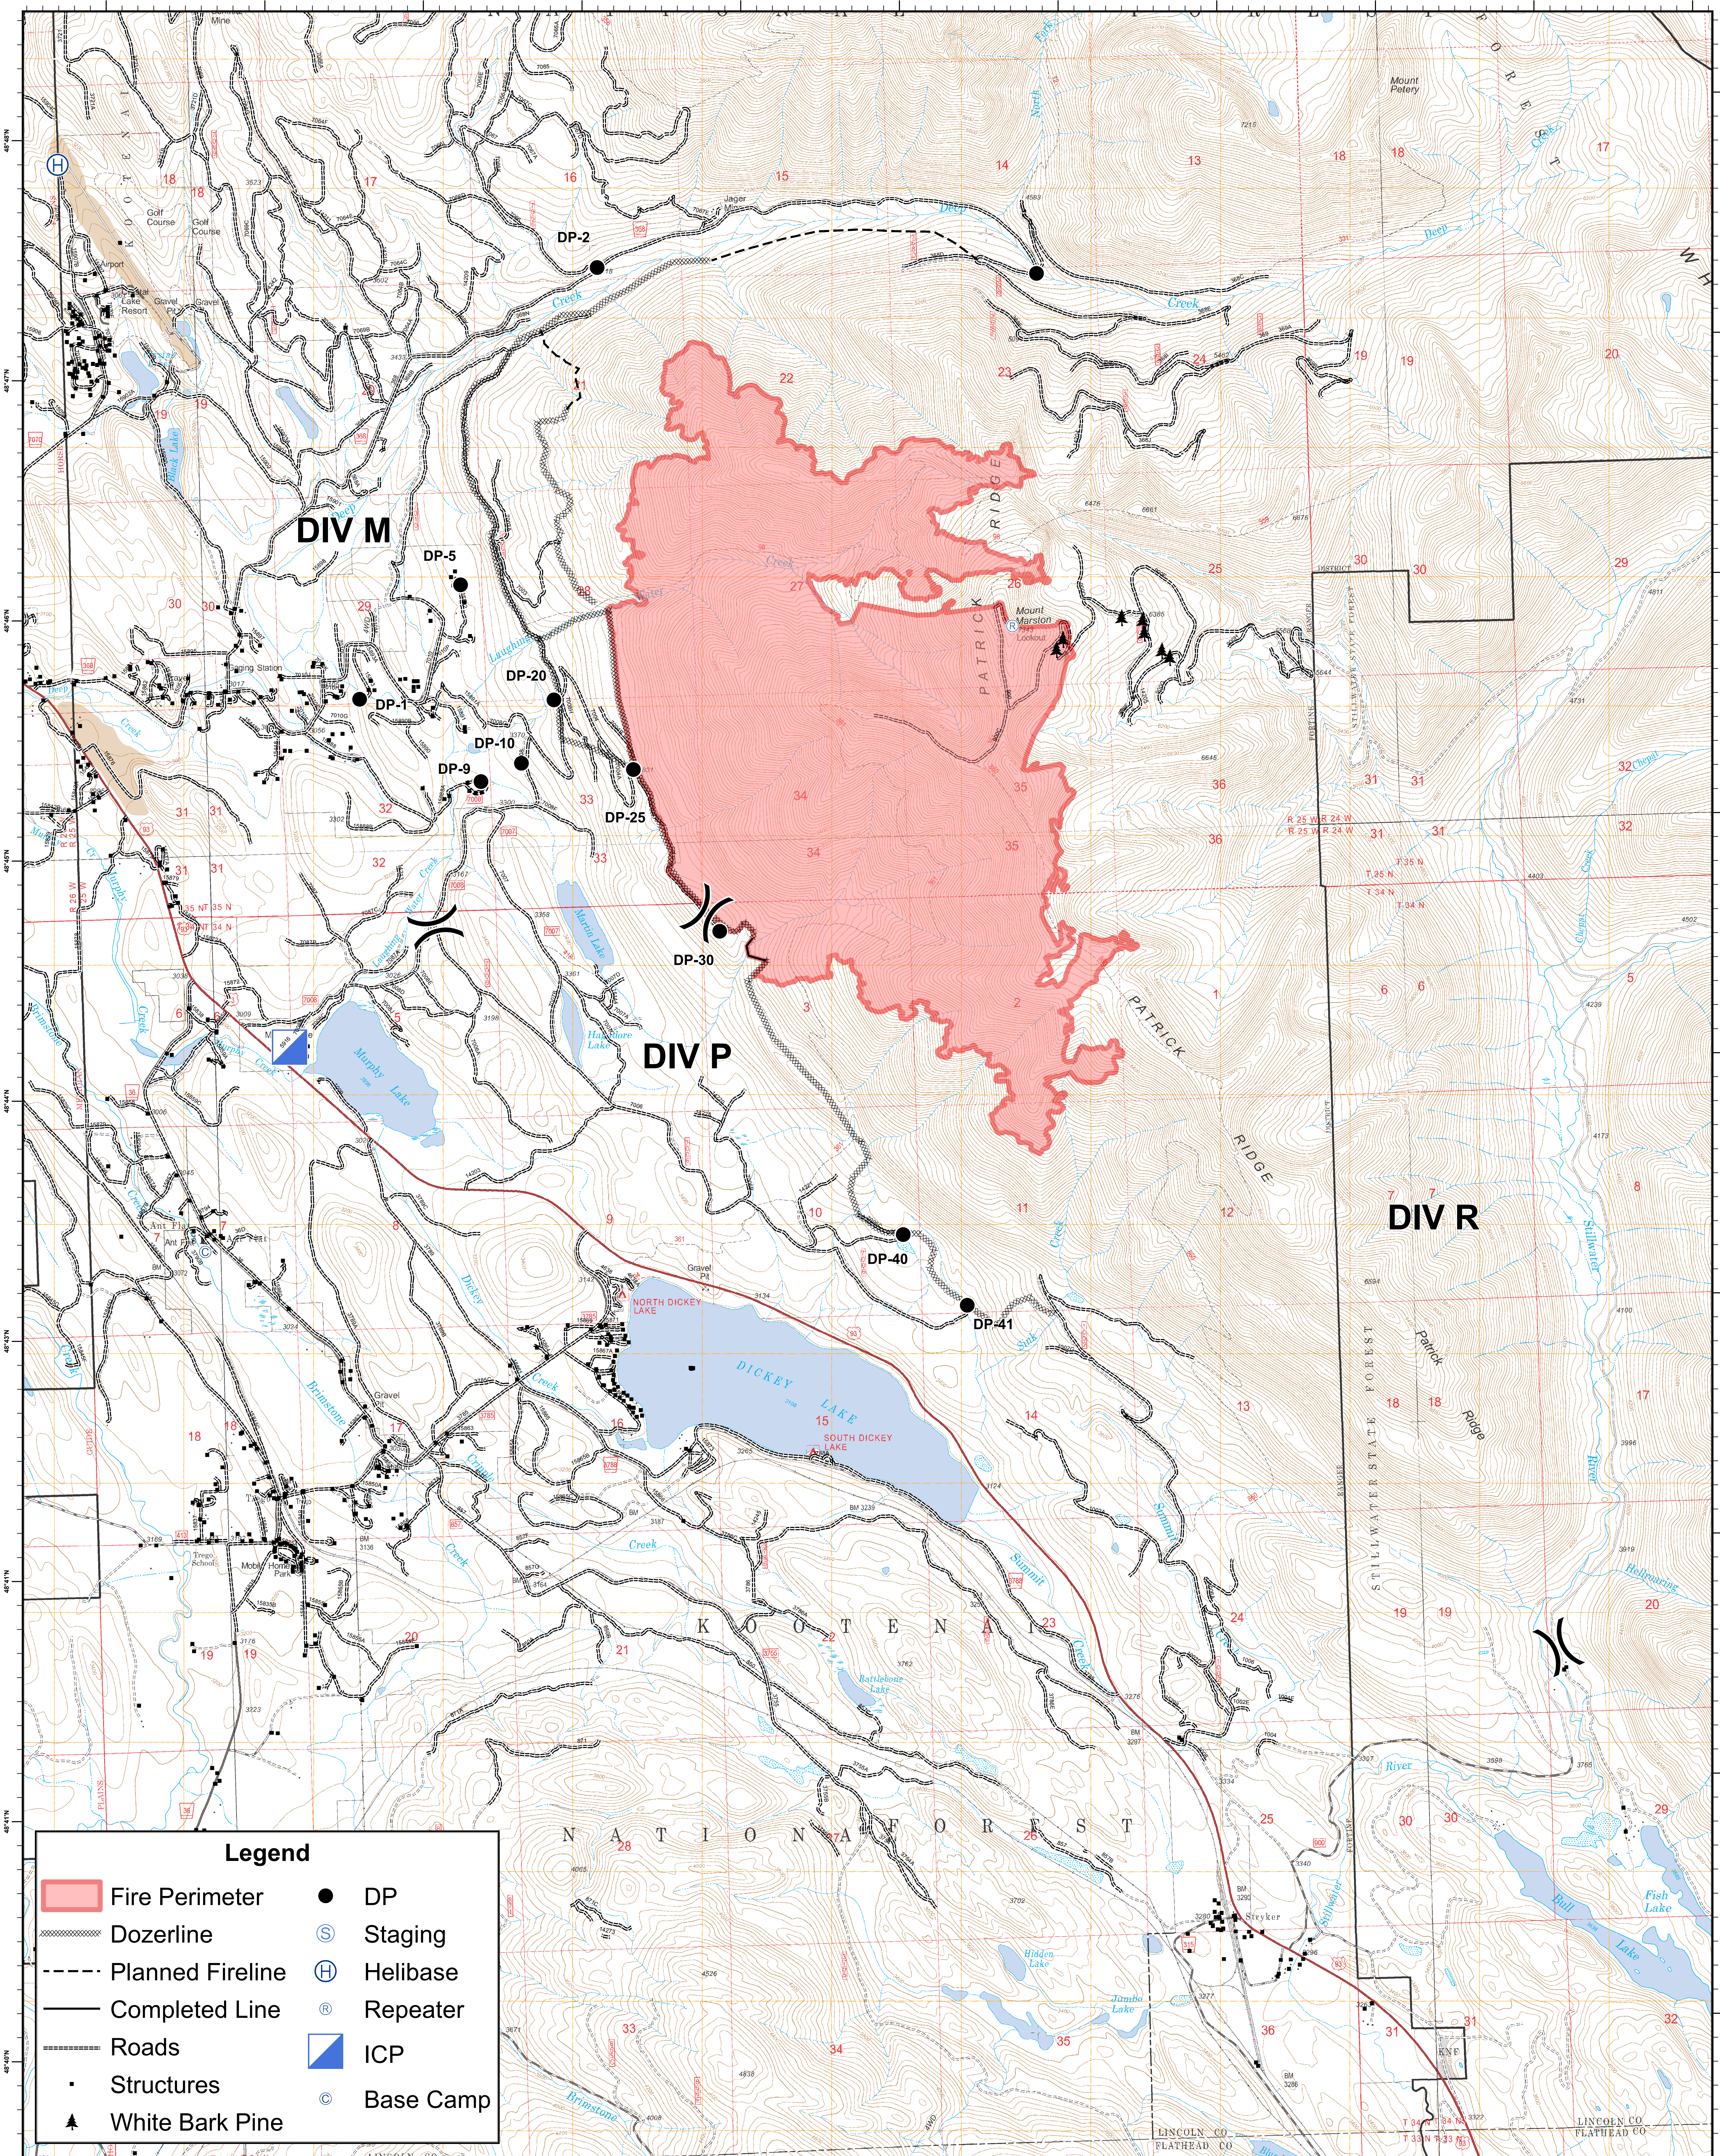

Northeast Kootenai Complex, Marston Area, 8/24/2015

Legend

- Fire Perimeter
- Dozerline
- Planned Fireline
- Completed Line
- Roads
- Structures
- White Bark Pine
- DP
- Staging
- Helibase
- Repeater
- ICP
- Base Camp

DIV M

DIV P

DIV R

N A T I O N A L F O R E S T

K O O T E N A I

LINCOLN CO
FLATHEAD CO