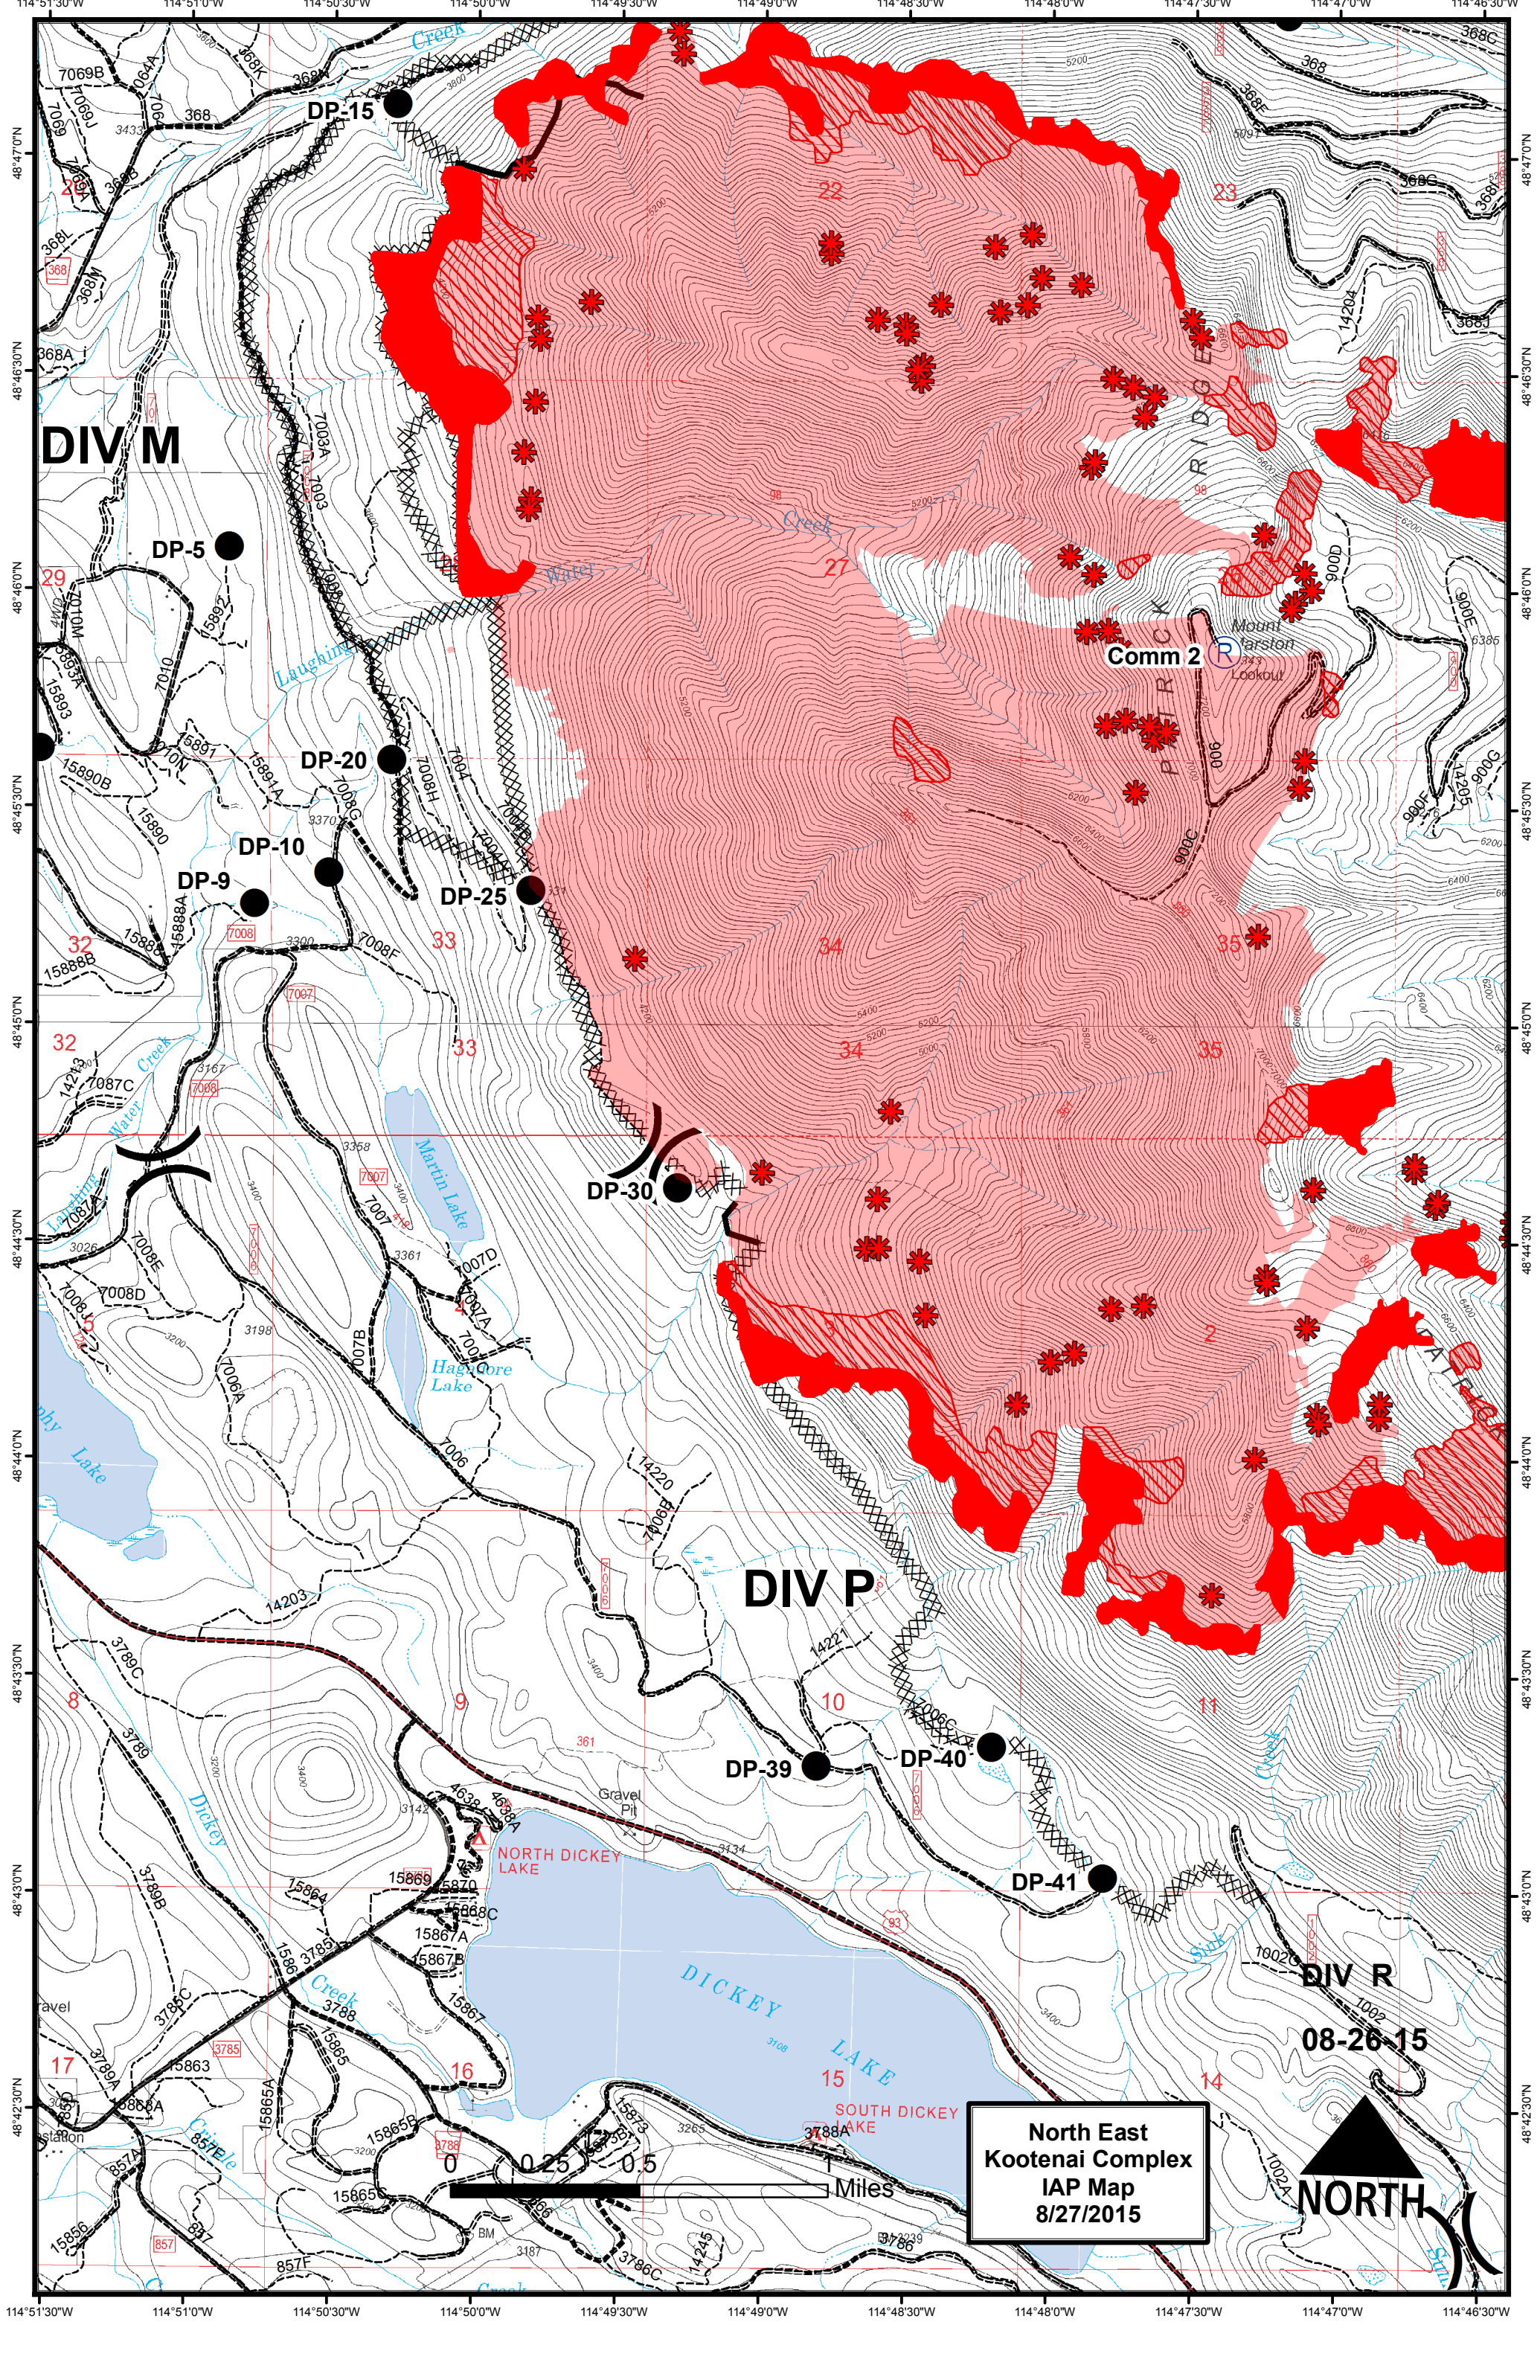

DIV M

DIV P

DIV R

**North East
Kootenai Complex
IAP Map
8/27/2015**

NORTH

08-26-15