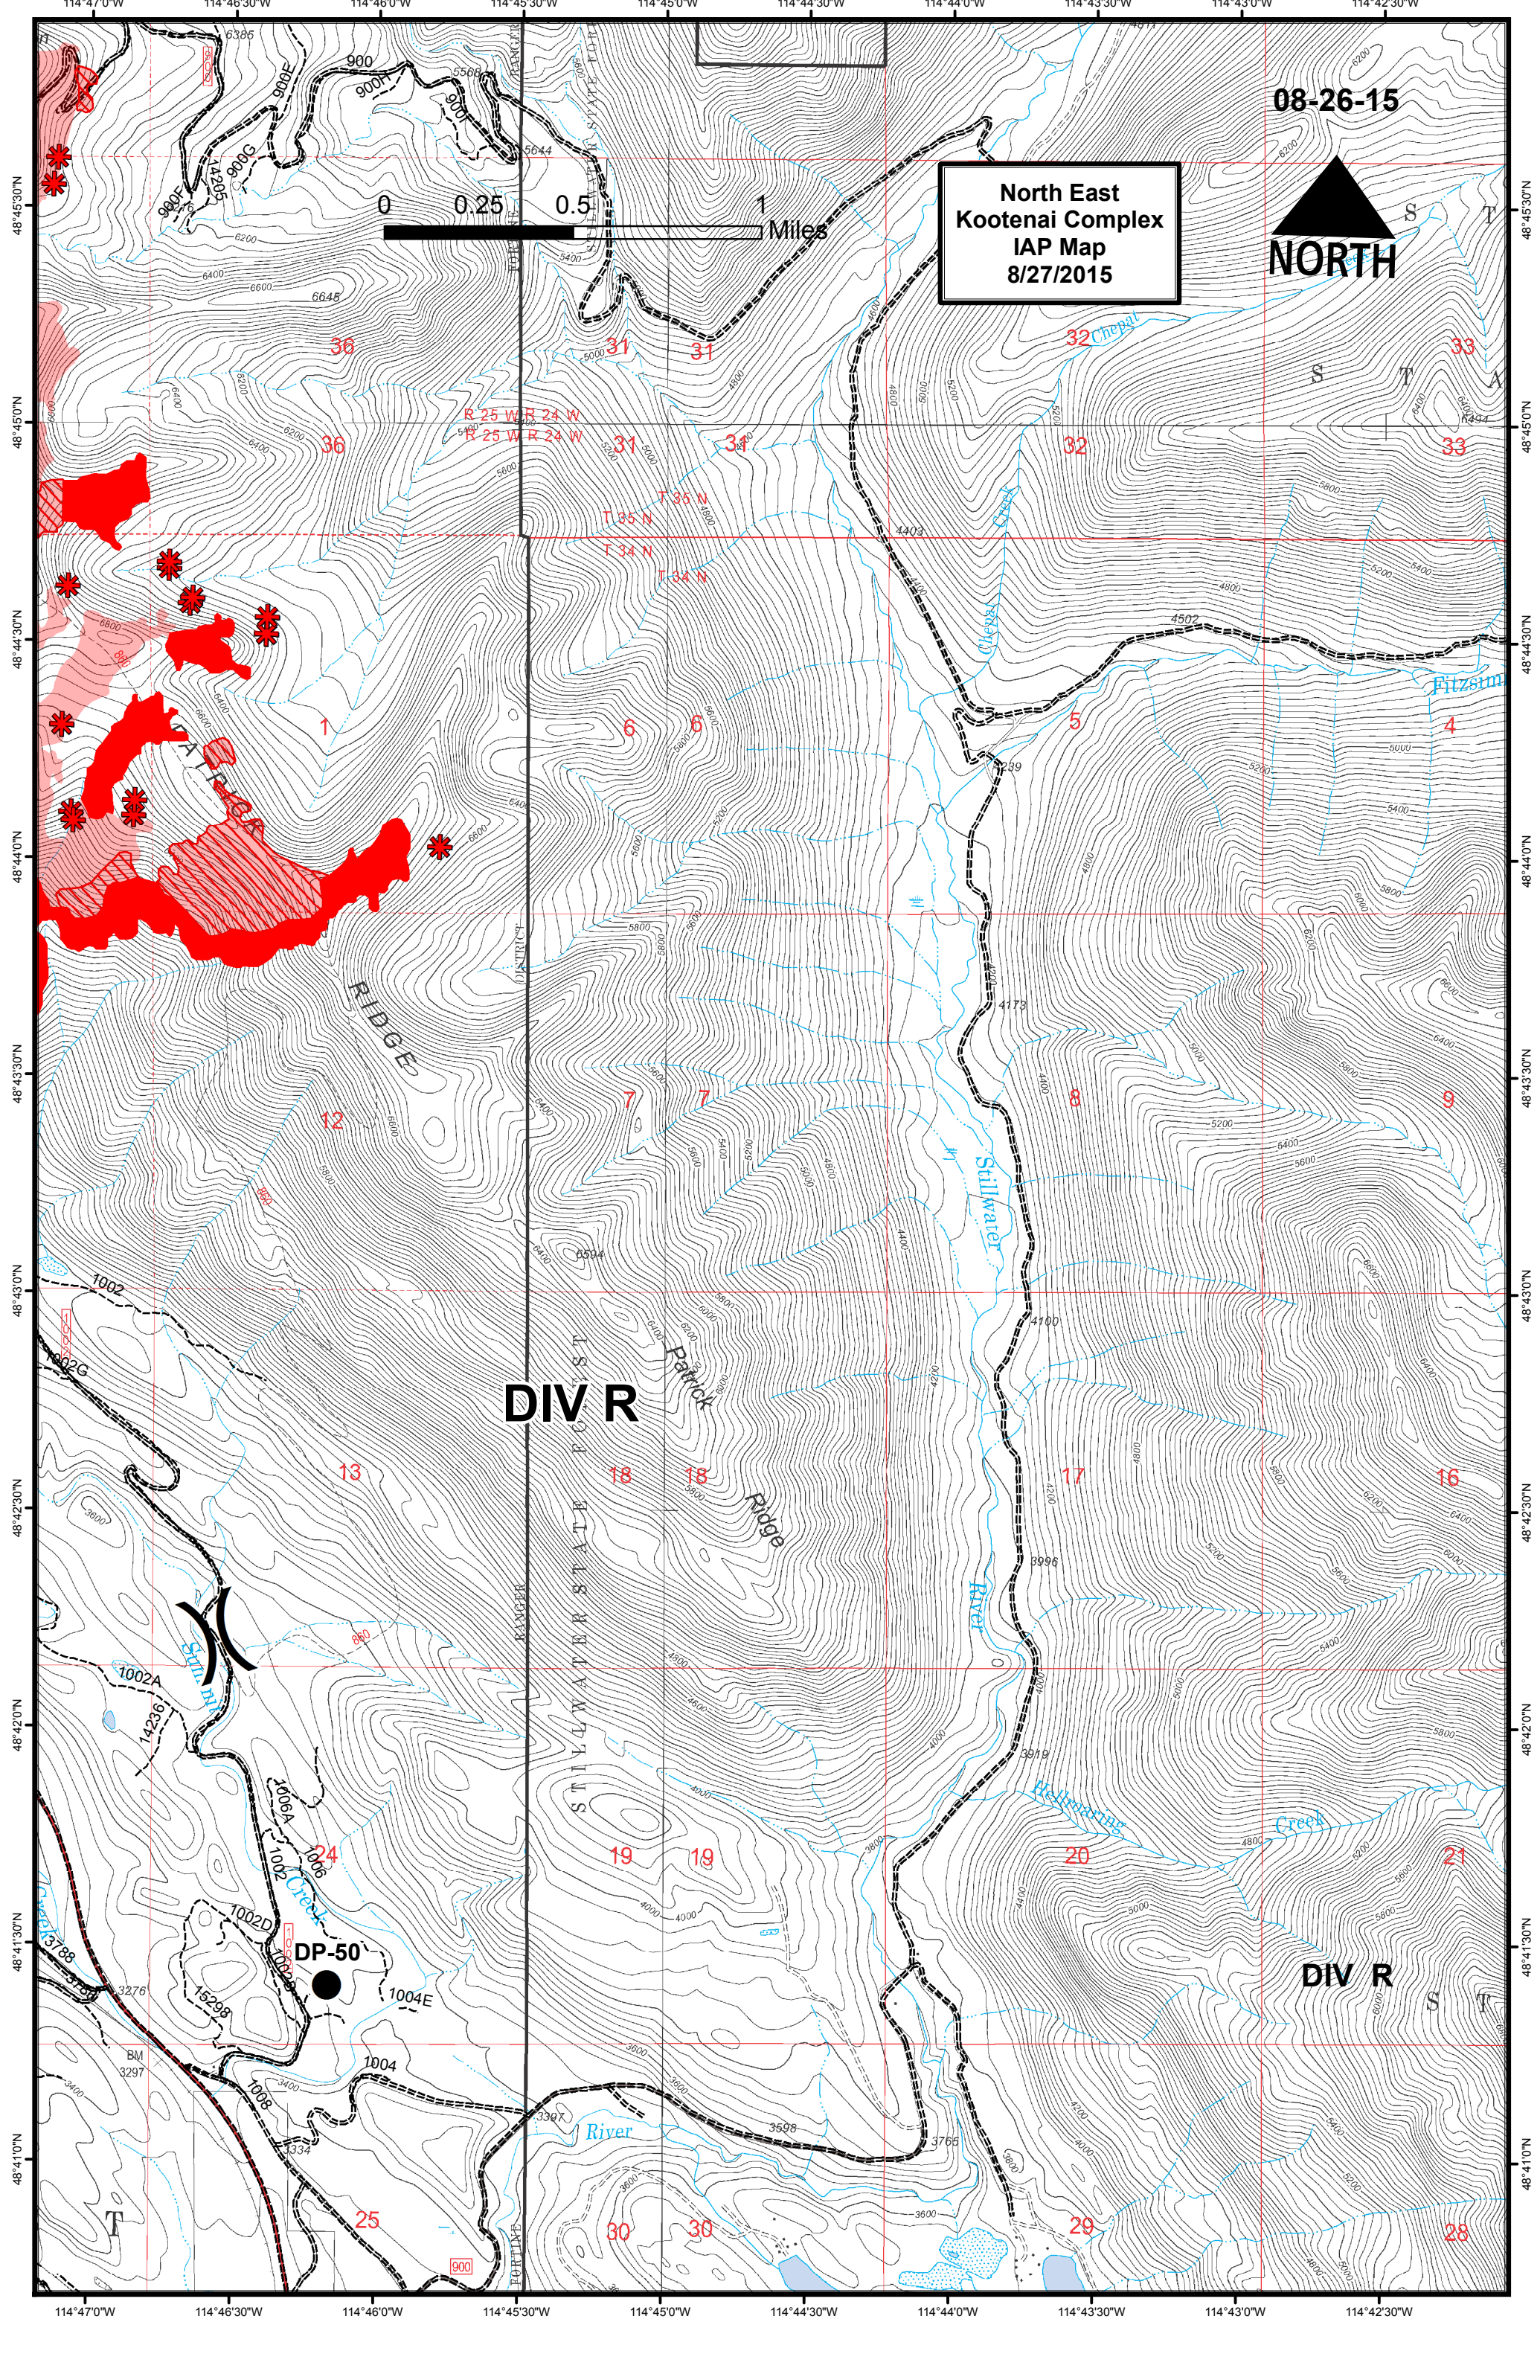

08-26-15

North East
Kootenai Complex
IAP Map
8/27/2015

DIV R

DIV R

DP-50

25

30

29

28

48°45'30"N
48°45'0"N
48°44'30"N
48°44'0"N
48°43'30"N
48°43'0"N
48°42'30"N
48°42'0"N
48°41'30"N
48°41'0"N

48°45'30"N
48°45'0"N
48°44'30"N
48°44'0"N
48°43'30"N
48°43'0"N
48°42'30"N
48°42'0"N
48°41'30"N
48°41'0"N

114°47'0"W

114°46'30"W

114°46'0"W

114°45'30"W

114°45'0"W

114°44'30"W

114°44'0"W

114°43'30"W

114°43'0"W

114°42'30"W

114°47'0"W

114°46'30"W

114°46'0"W

114°45'30"W

114°45'0"W

114°44'30"W

114°44'0"W

114°43'30"W

114°43'0"W

114°42'30"W