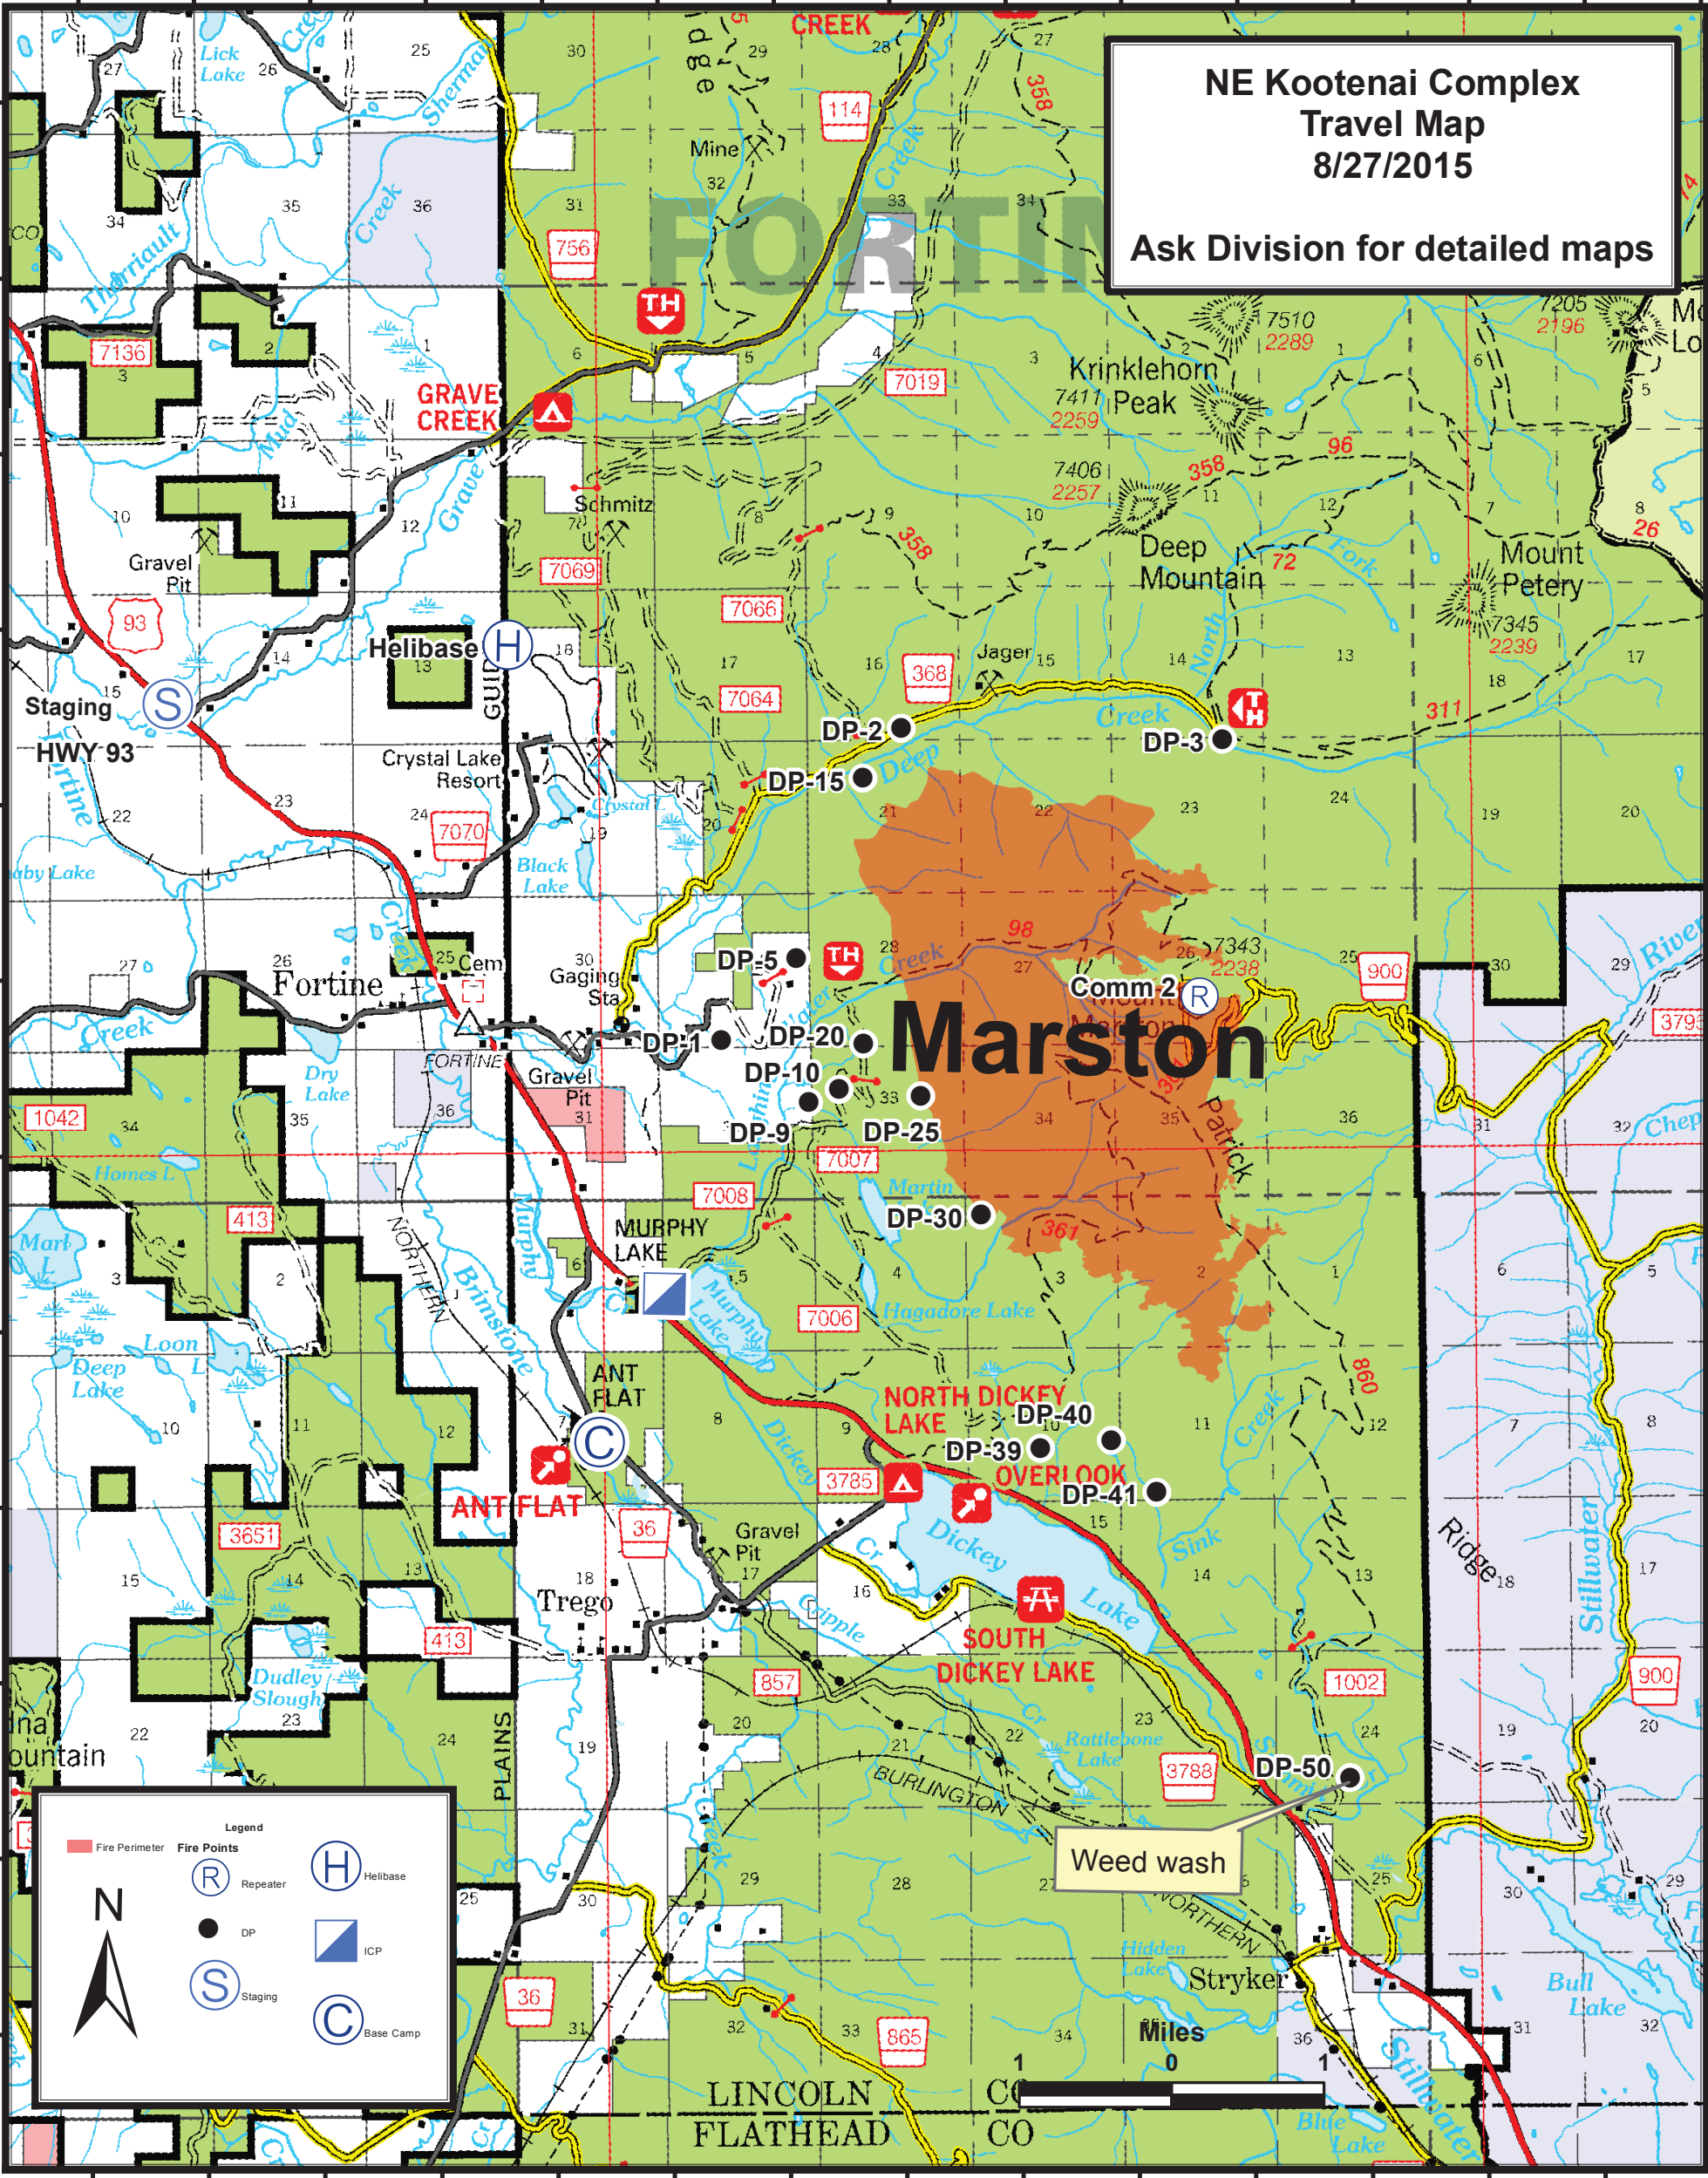

48°56'0"N
48°55'0"N
48°54'0"N
48°53'0"N
48°52'0"N
48°51'0"N
48°50'0"N
48°49'0"N
48°48'0"N
48°47'0"N
48°46'0"N
48°45'0"N

48°57'0"N
48°56'0"N
48°55'0"N
48°54'0"N
48°53'0"N
48°52'0"N
48°51'0"N
48°50'0"N
48°49'0"N
48°48'0"N
48°47'0"N
48°46'0"N
48°45'0"N

Legend

- Fire Perimeter
- Fire Points
- Repeater (R)
- Helibase (H)
- DP (black dot)
- ICP (blue square)
- Staging (S)
- Base Camp (C)

North arrow pointing up.

114°57'0"W 114°56'0"W 114°55'0"W 114°54'0"W 114°53'0"W 114°52'0"W 114°51'0"W 114°50'0"W 114°49'0"W 114°48'0"W 114°47'0"W 114°46'0"W 114°45'0"W 114°44'0"W 114°43'0"W

**NE Kootenai Complex
Travel Map
8/27/2015**
Ask Division for detailed maps

Legend

- Fire Perimeter
- Fire Points
- Repeater (R)
- Helibase (H)
- DP
- ICP
- Staging (S)
- Base Camp (C)

N

114°57'0"W 114°56'0"W 114°55'0"W 114°54'0"W 114°53'0"W 114°52'0"W 114°51'0"W 114°50'0"W 114°49'0"W 114°48'0"W 114°47'0"W 114°46'0"W 114°45'0"W 114°44'0"W

114°47'0"W

114°46'30"W

114°46'0"W

114°45'30"W

114°45'0"W

114°44'30"W

114°44'0"W

114°43'30"W