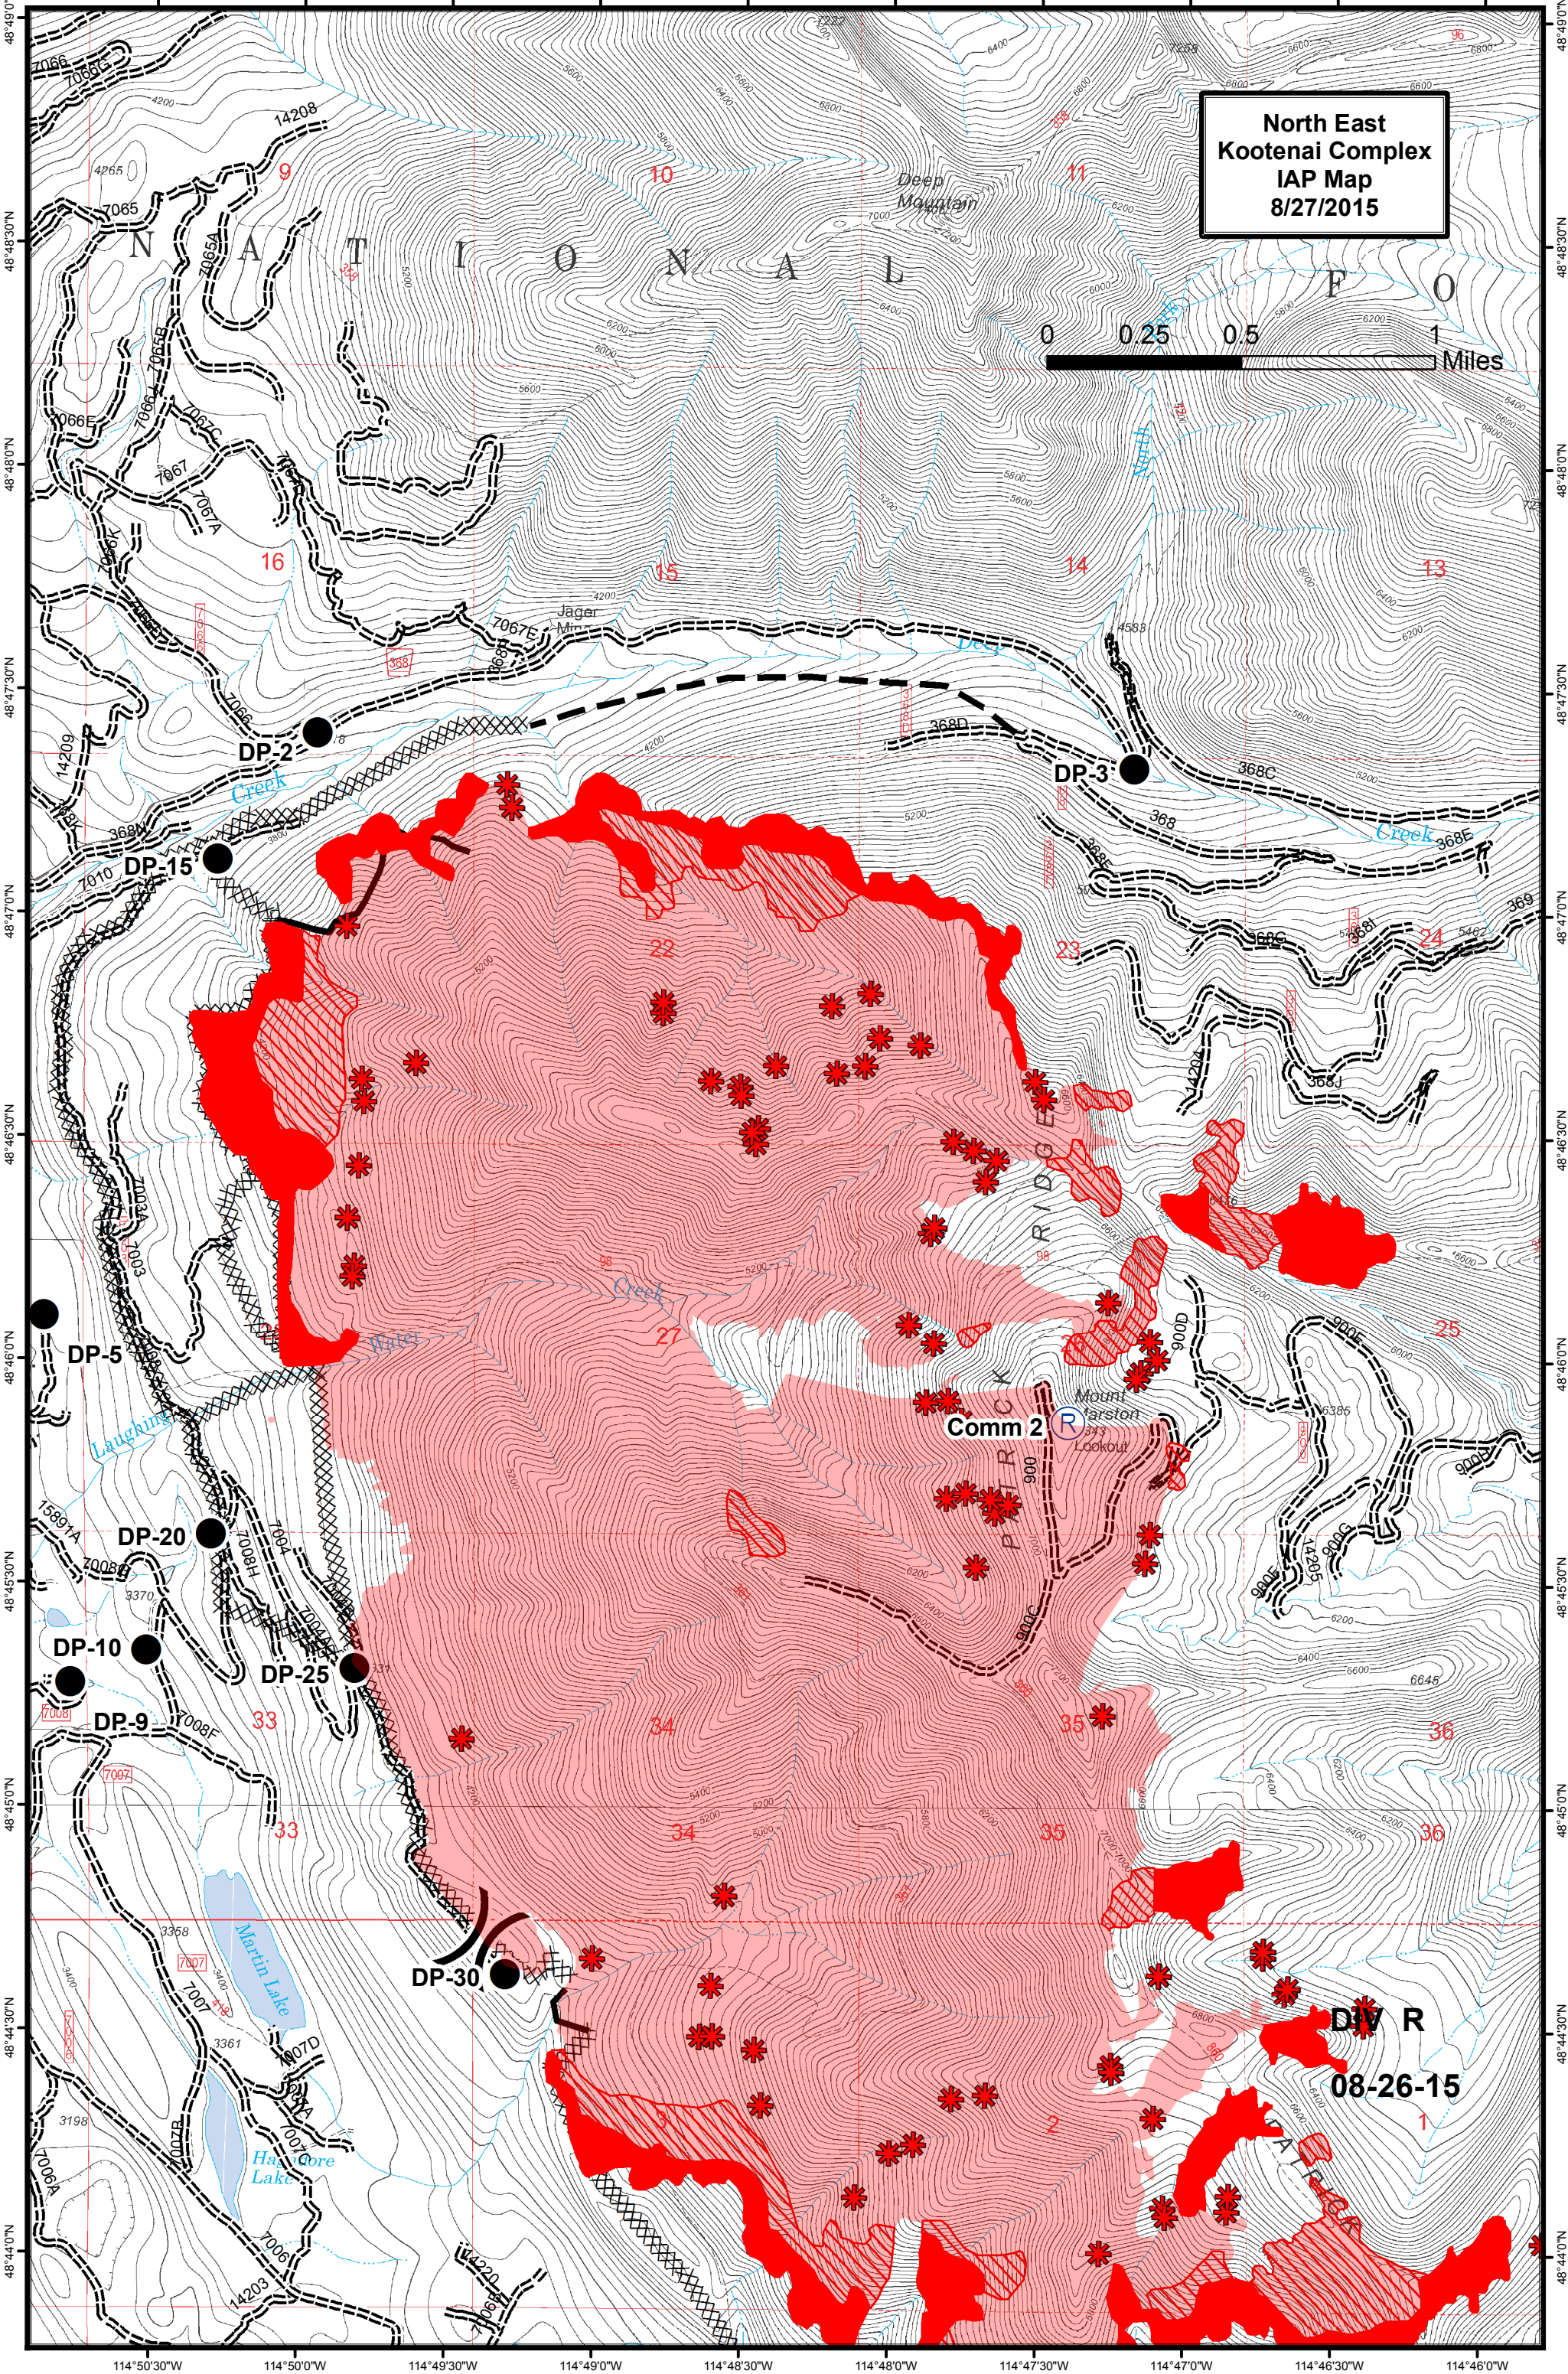

North East
Kootenai Complex
IAP Map
8/27/2015

DIV R
08-26-15