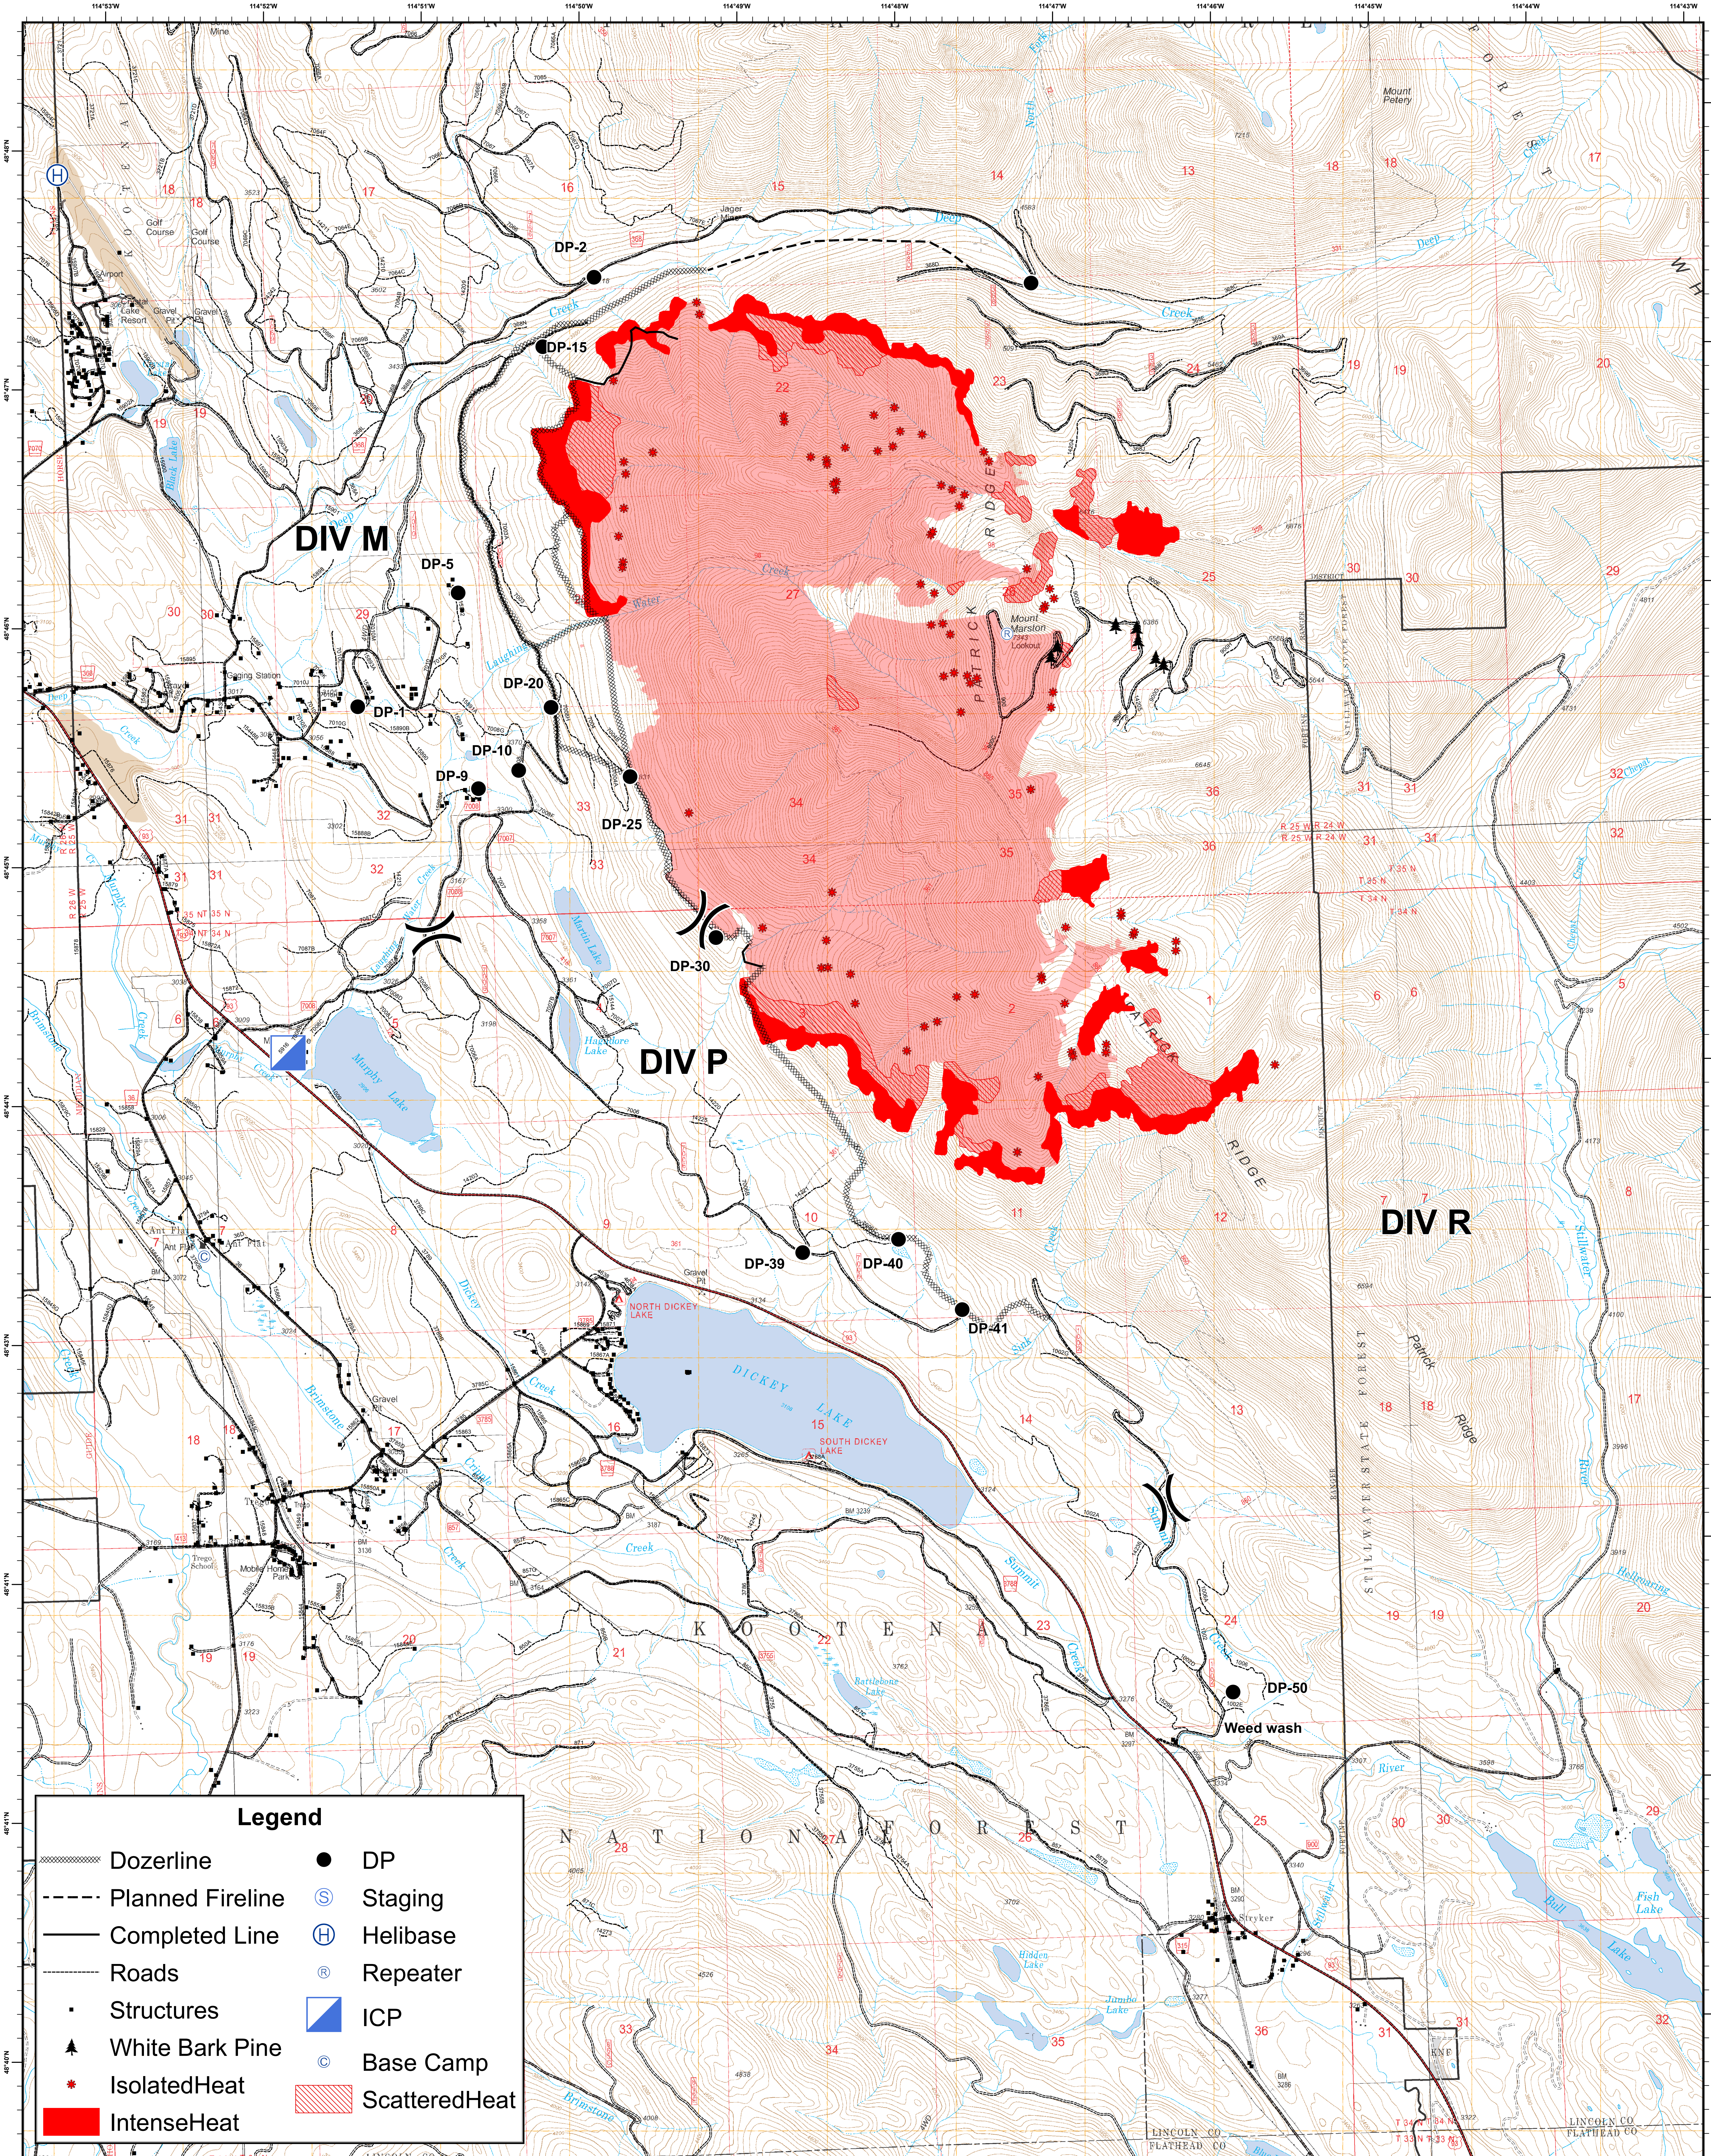

# Northeast Kootenai Complex, Marston Area, 4700 acres, 8/27/2015

## Legend

- |                  |               |
|------------------|---------------|
| Dozerline        | DP            |
| Planned Fireline | Staging       |
| Completed Line   | Helibase      |
| Roads            | Repeater      |
| Structures       | ICP           |
| White Bark Pine  | Base Camp     |
| IsolatedHeat     | ScatteredHeat |
| IntenseHeat      |               |

LINCOLN CO. FLATHEAD CO.