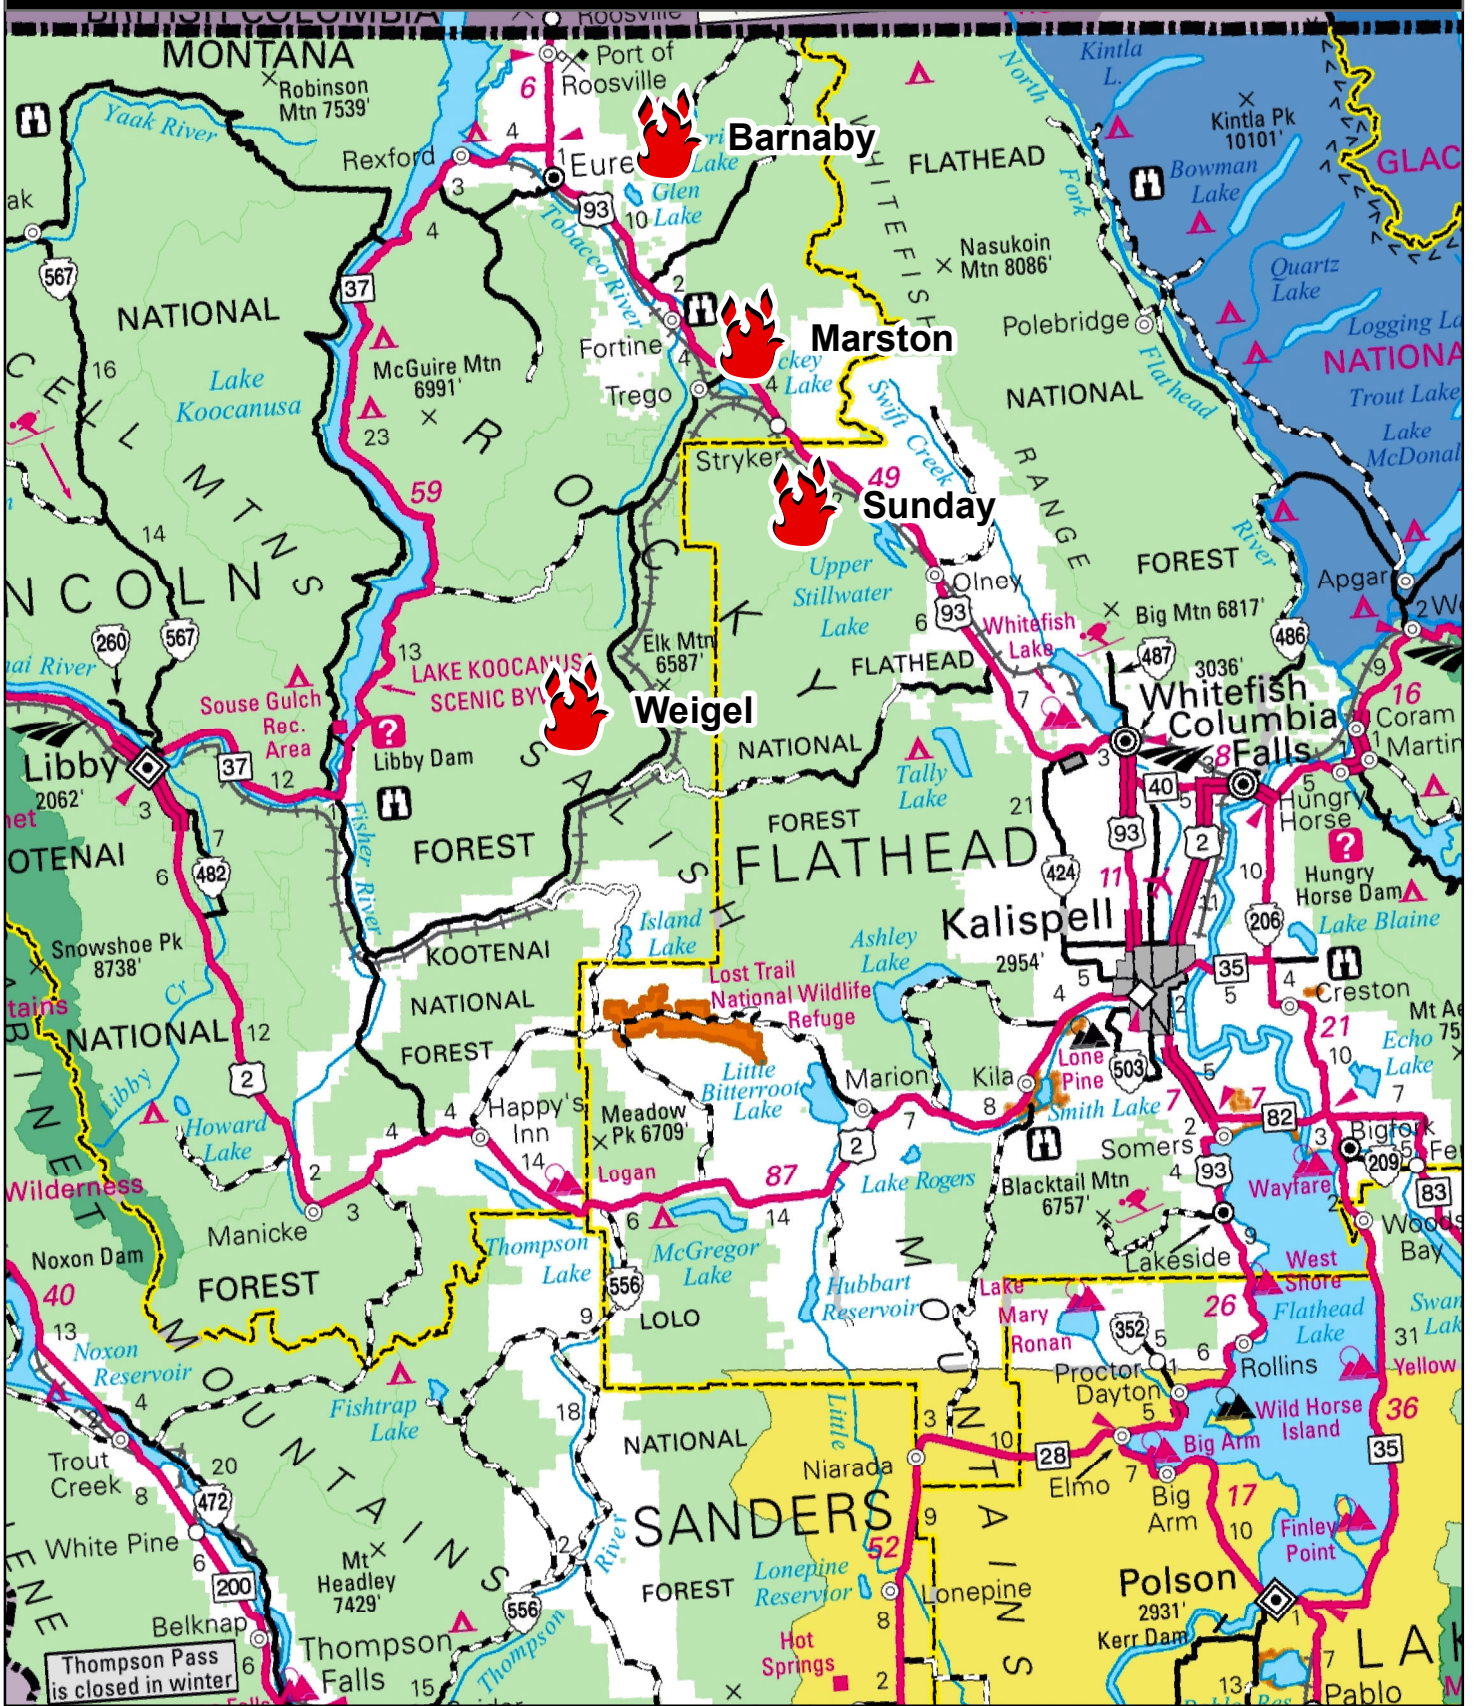

Northeast Kootenai Complex

Highway Map
August 27, 2015

0 1 2 3 4 5 6 7 8 9 10 11 12 13 14 15 16 17 18 19 20 21 22 23 24 25 26 27 28 Miles