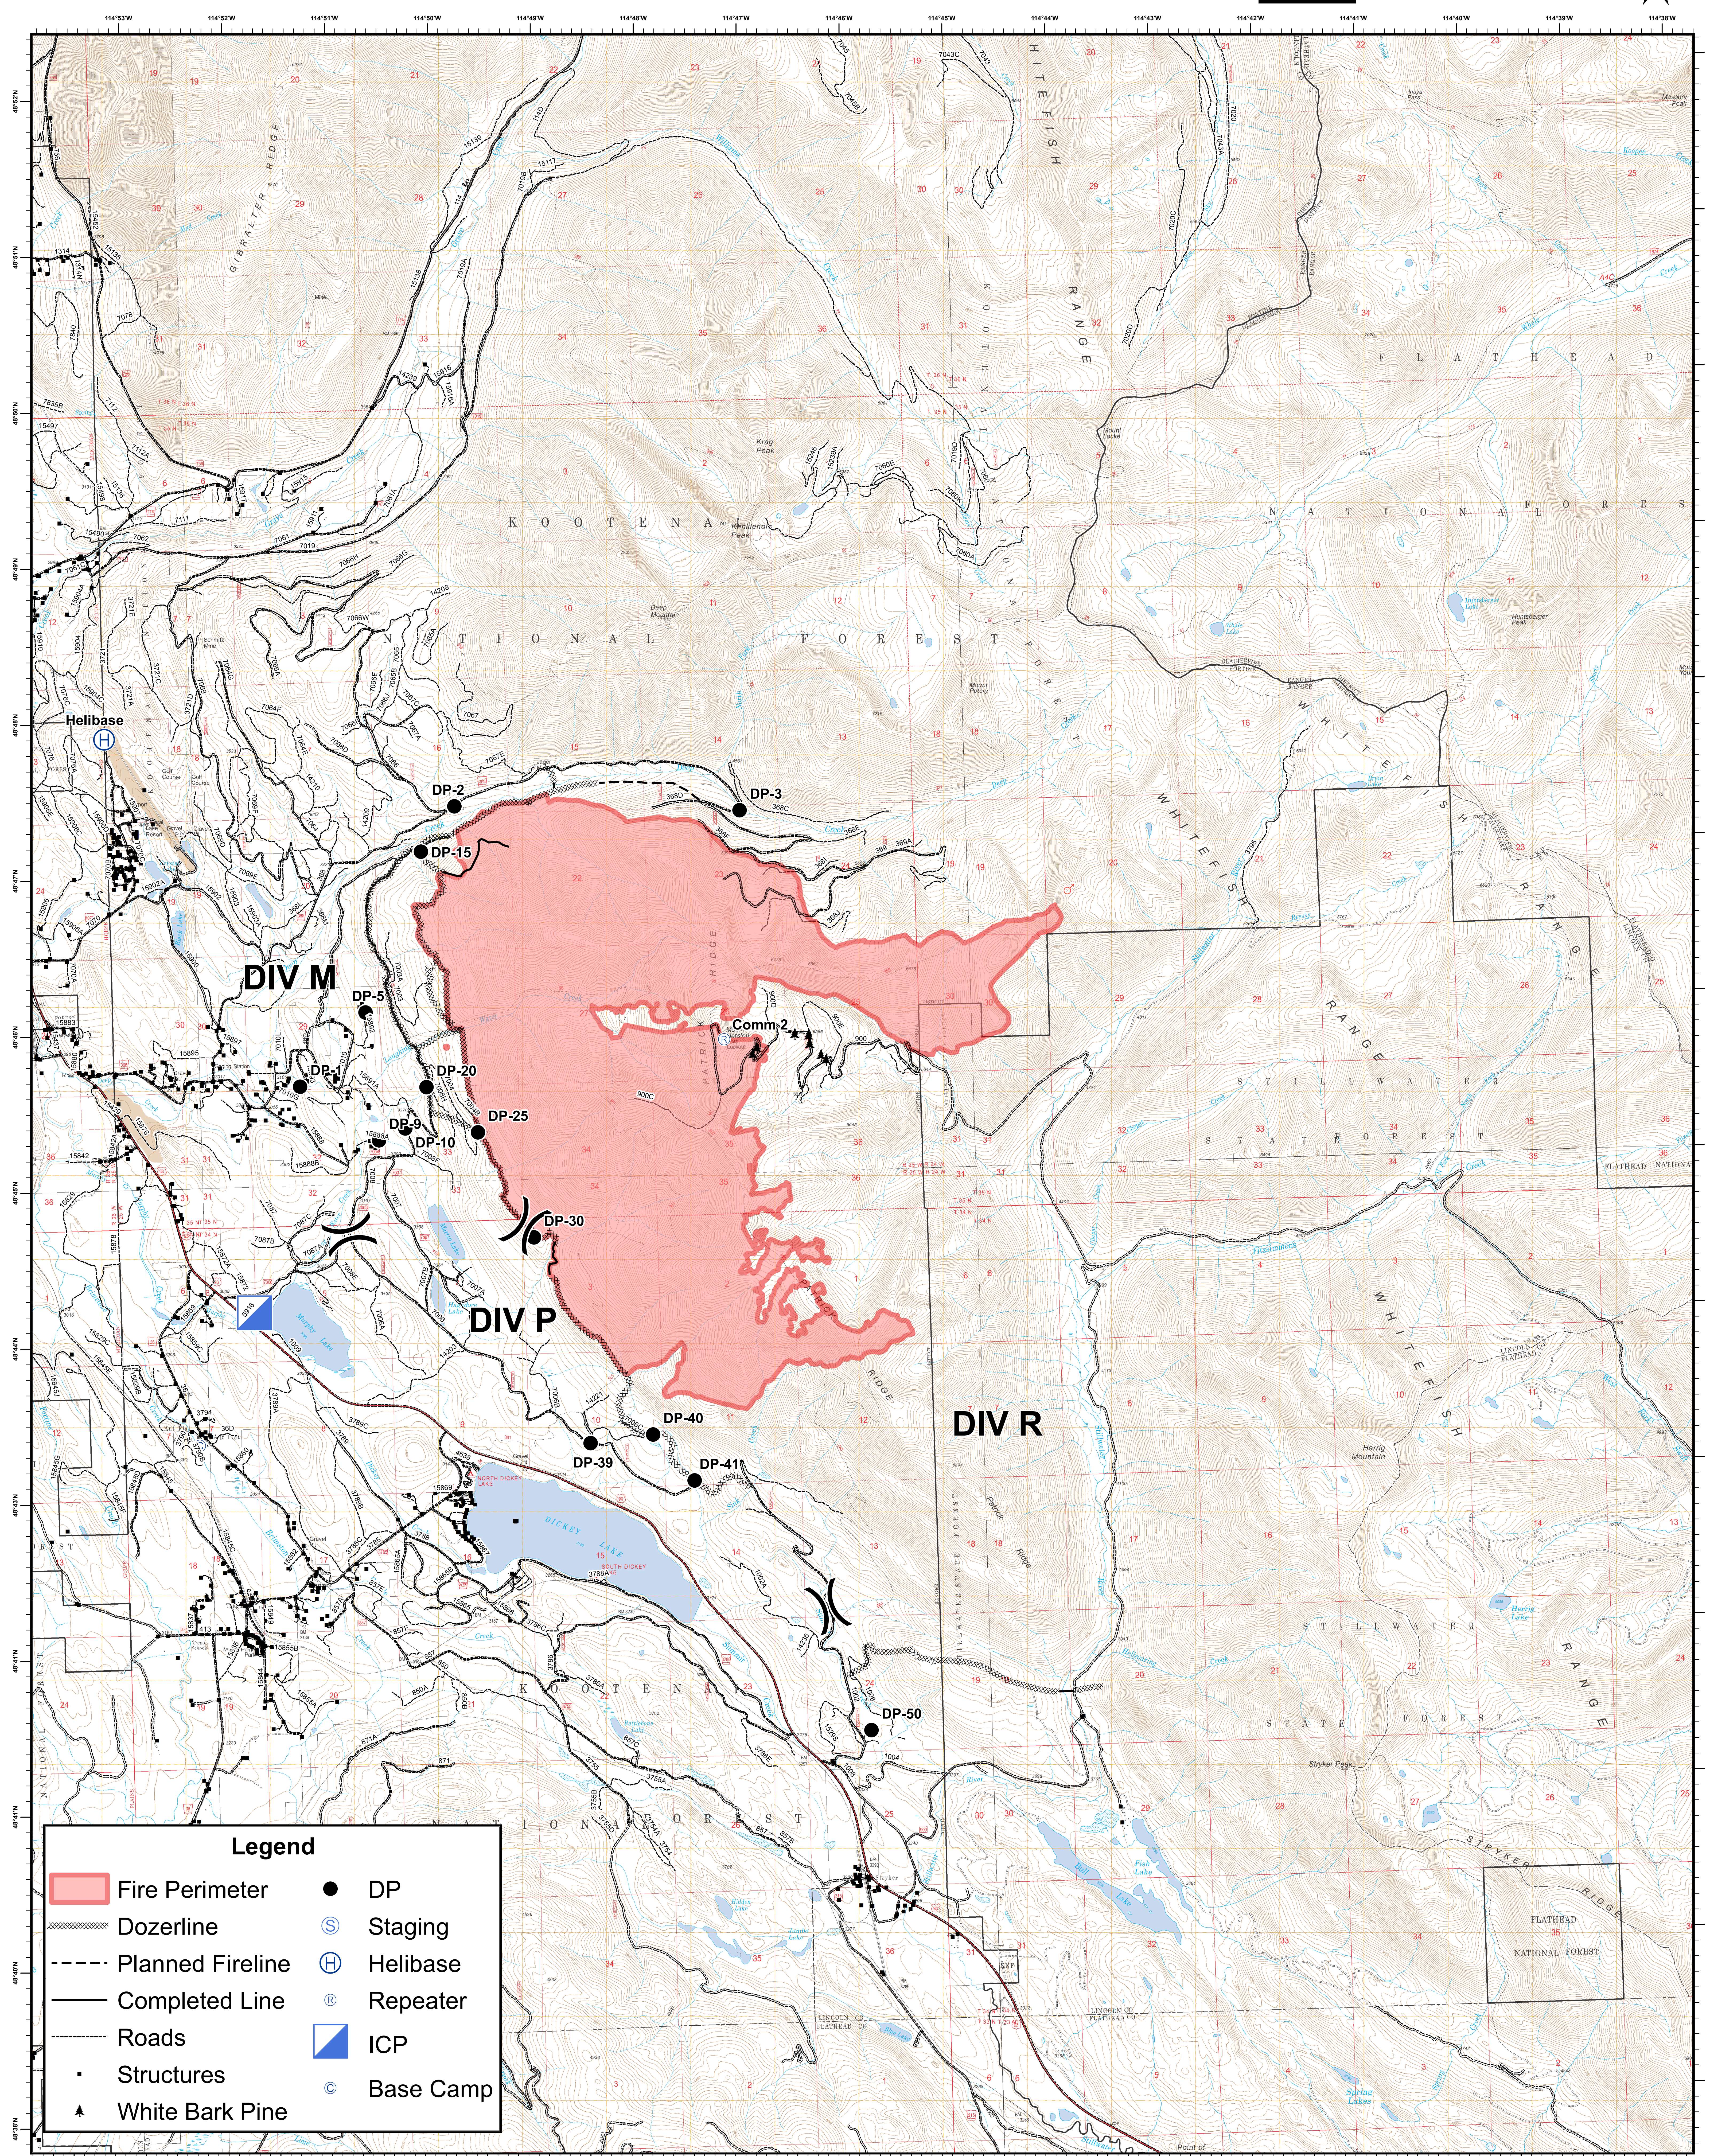

# Northeast Kootenai Complex, Marston Area, 8/29/2015

## Legend

- Fire Perimeter
- Dozerline
- Planned Fireline
- Completed Line
- Roads
- Structures
- White Bark Pine
- DP
- Staging
- Helibase
- Repeater
- ICP
- Base Camp