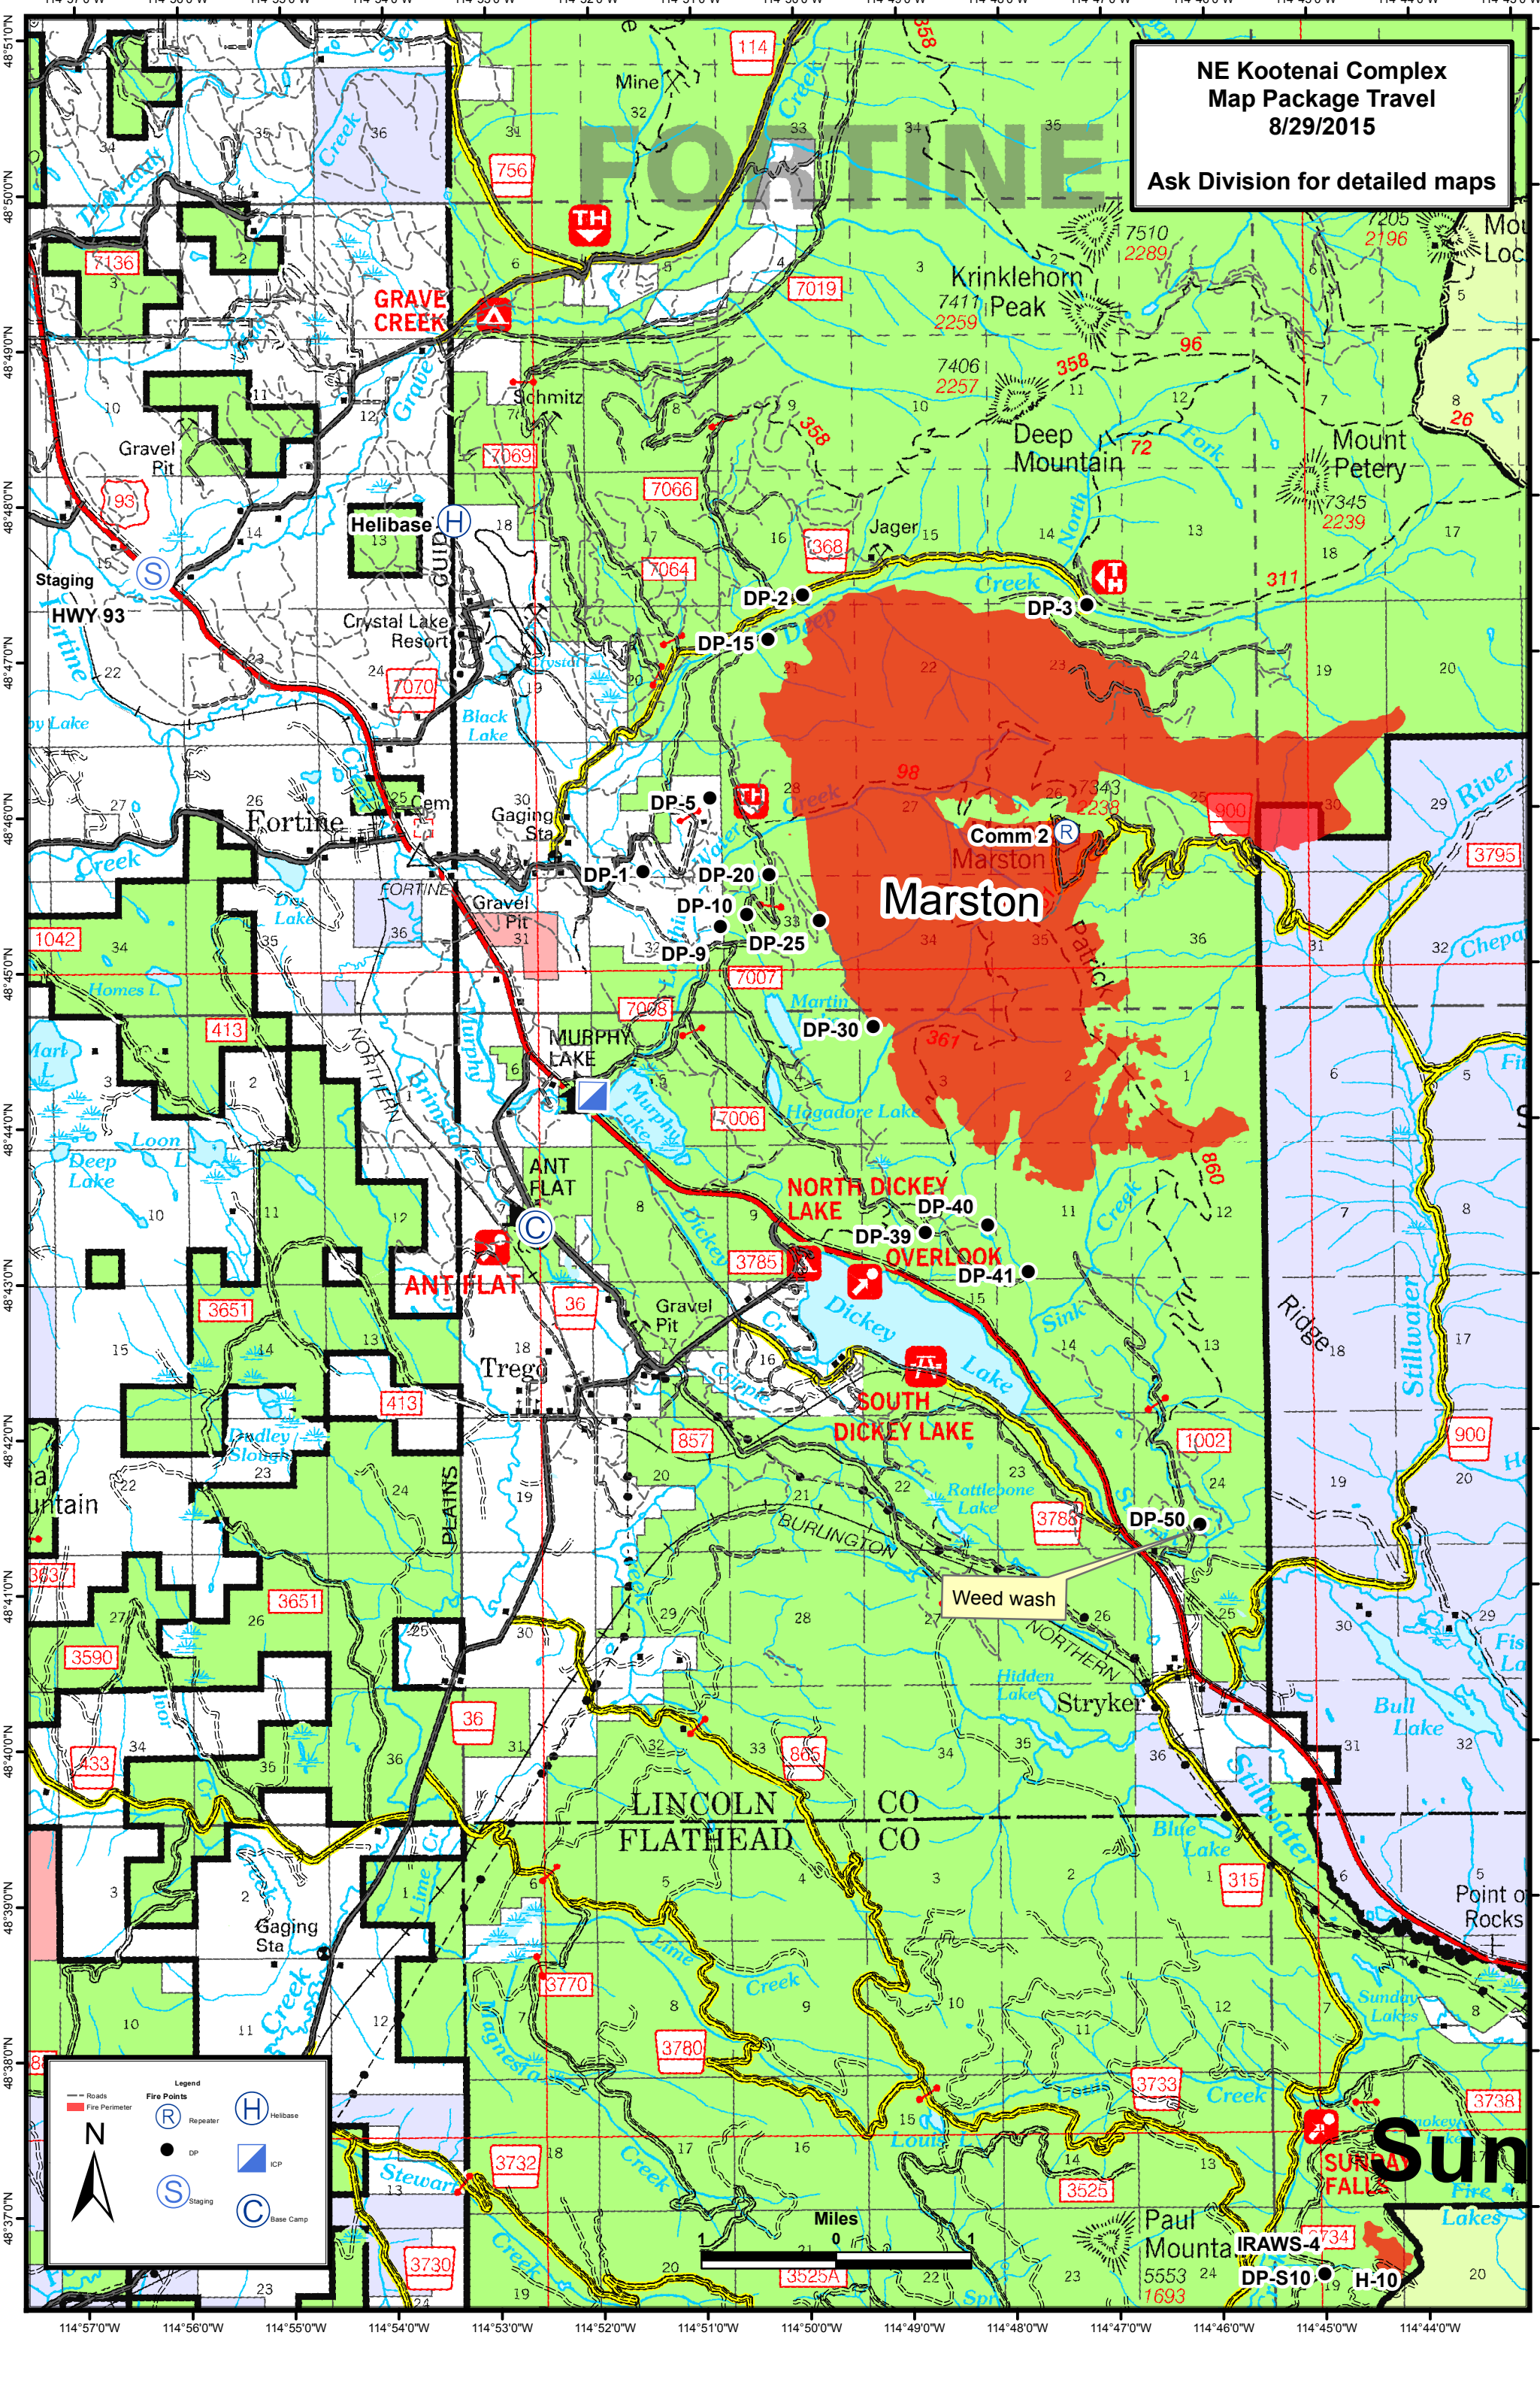

**NE Kootenai Complex
Map Package Travel
8/29/2015**

Ask Division for detailed maps

FORTINE

Legend

- Roads
- Fire Perimeter
- Fire Points
- Repeater (R)
- Helibase (H)
- DP
- ICP
- Staging (S)
- Base Camp (C)

SUN
FALLS

IRAWS-4
DP-S10

H-10