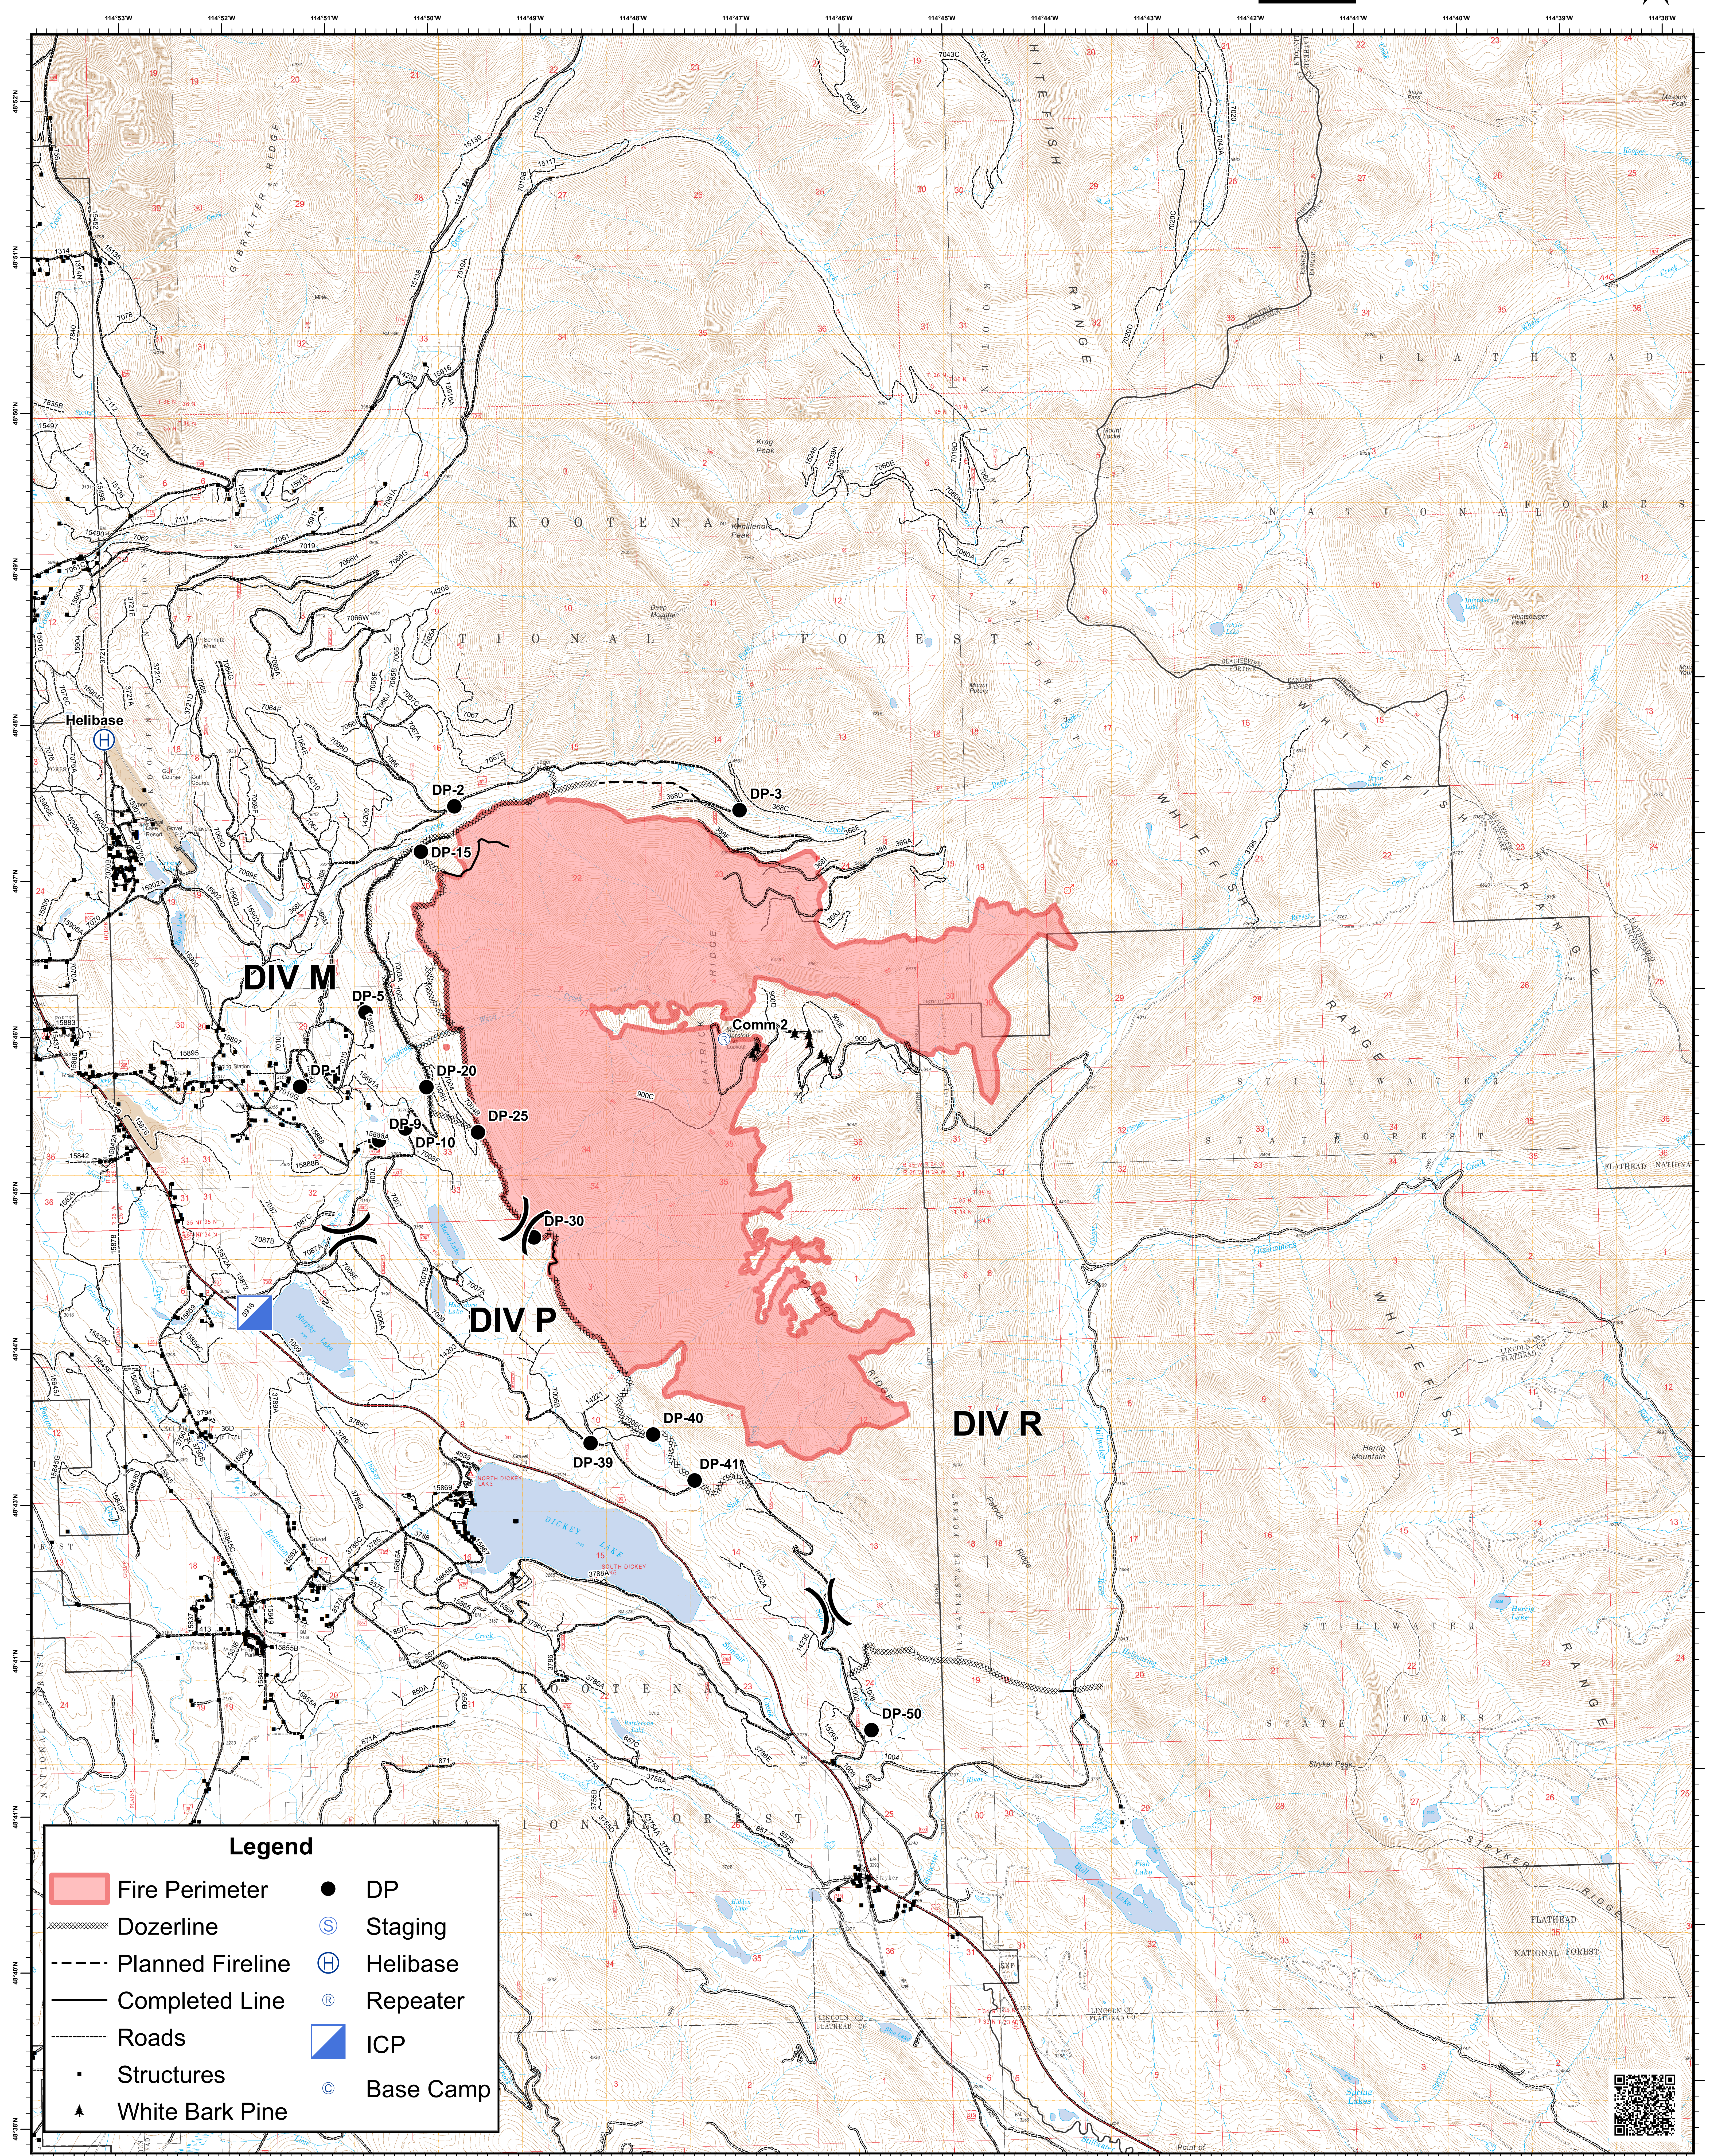

Northeast Kootenai Complex, Marston Area, 8/30/2015

Legend

- Fire Perimeter
- Dozerline
- Planned Fireline
- Completed Line
- Roads
- Structures
- White Bark Pine
- DP
- Staging
- Helibase
- Repeater
- ICP
- Base Camp