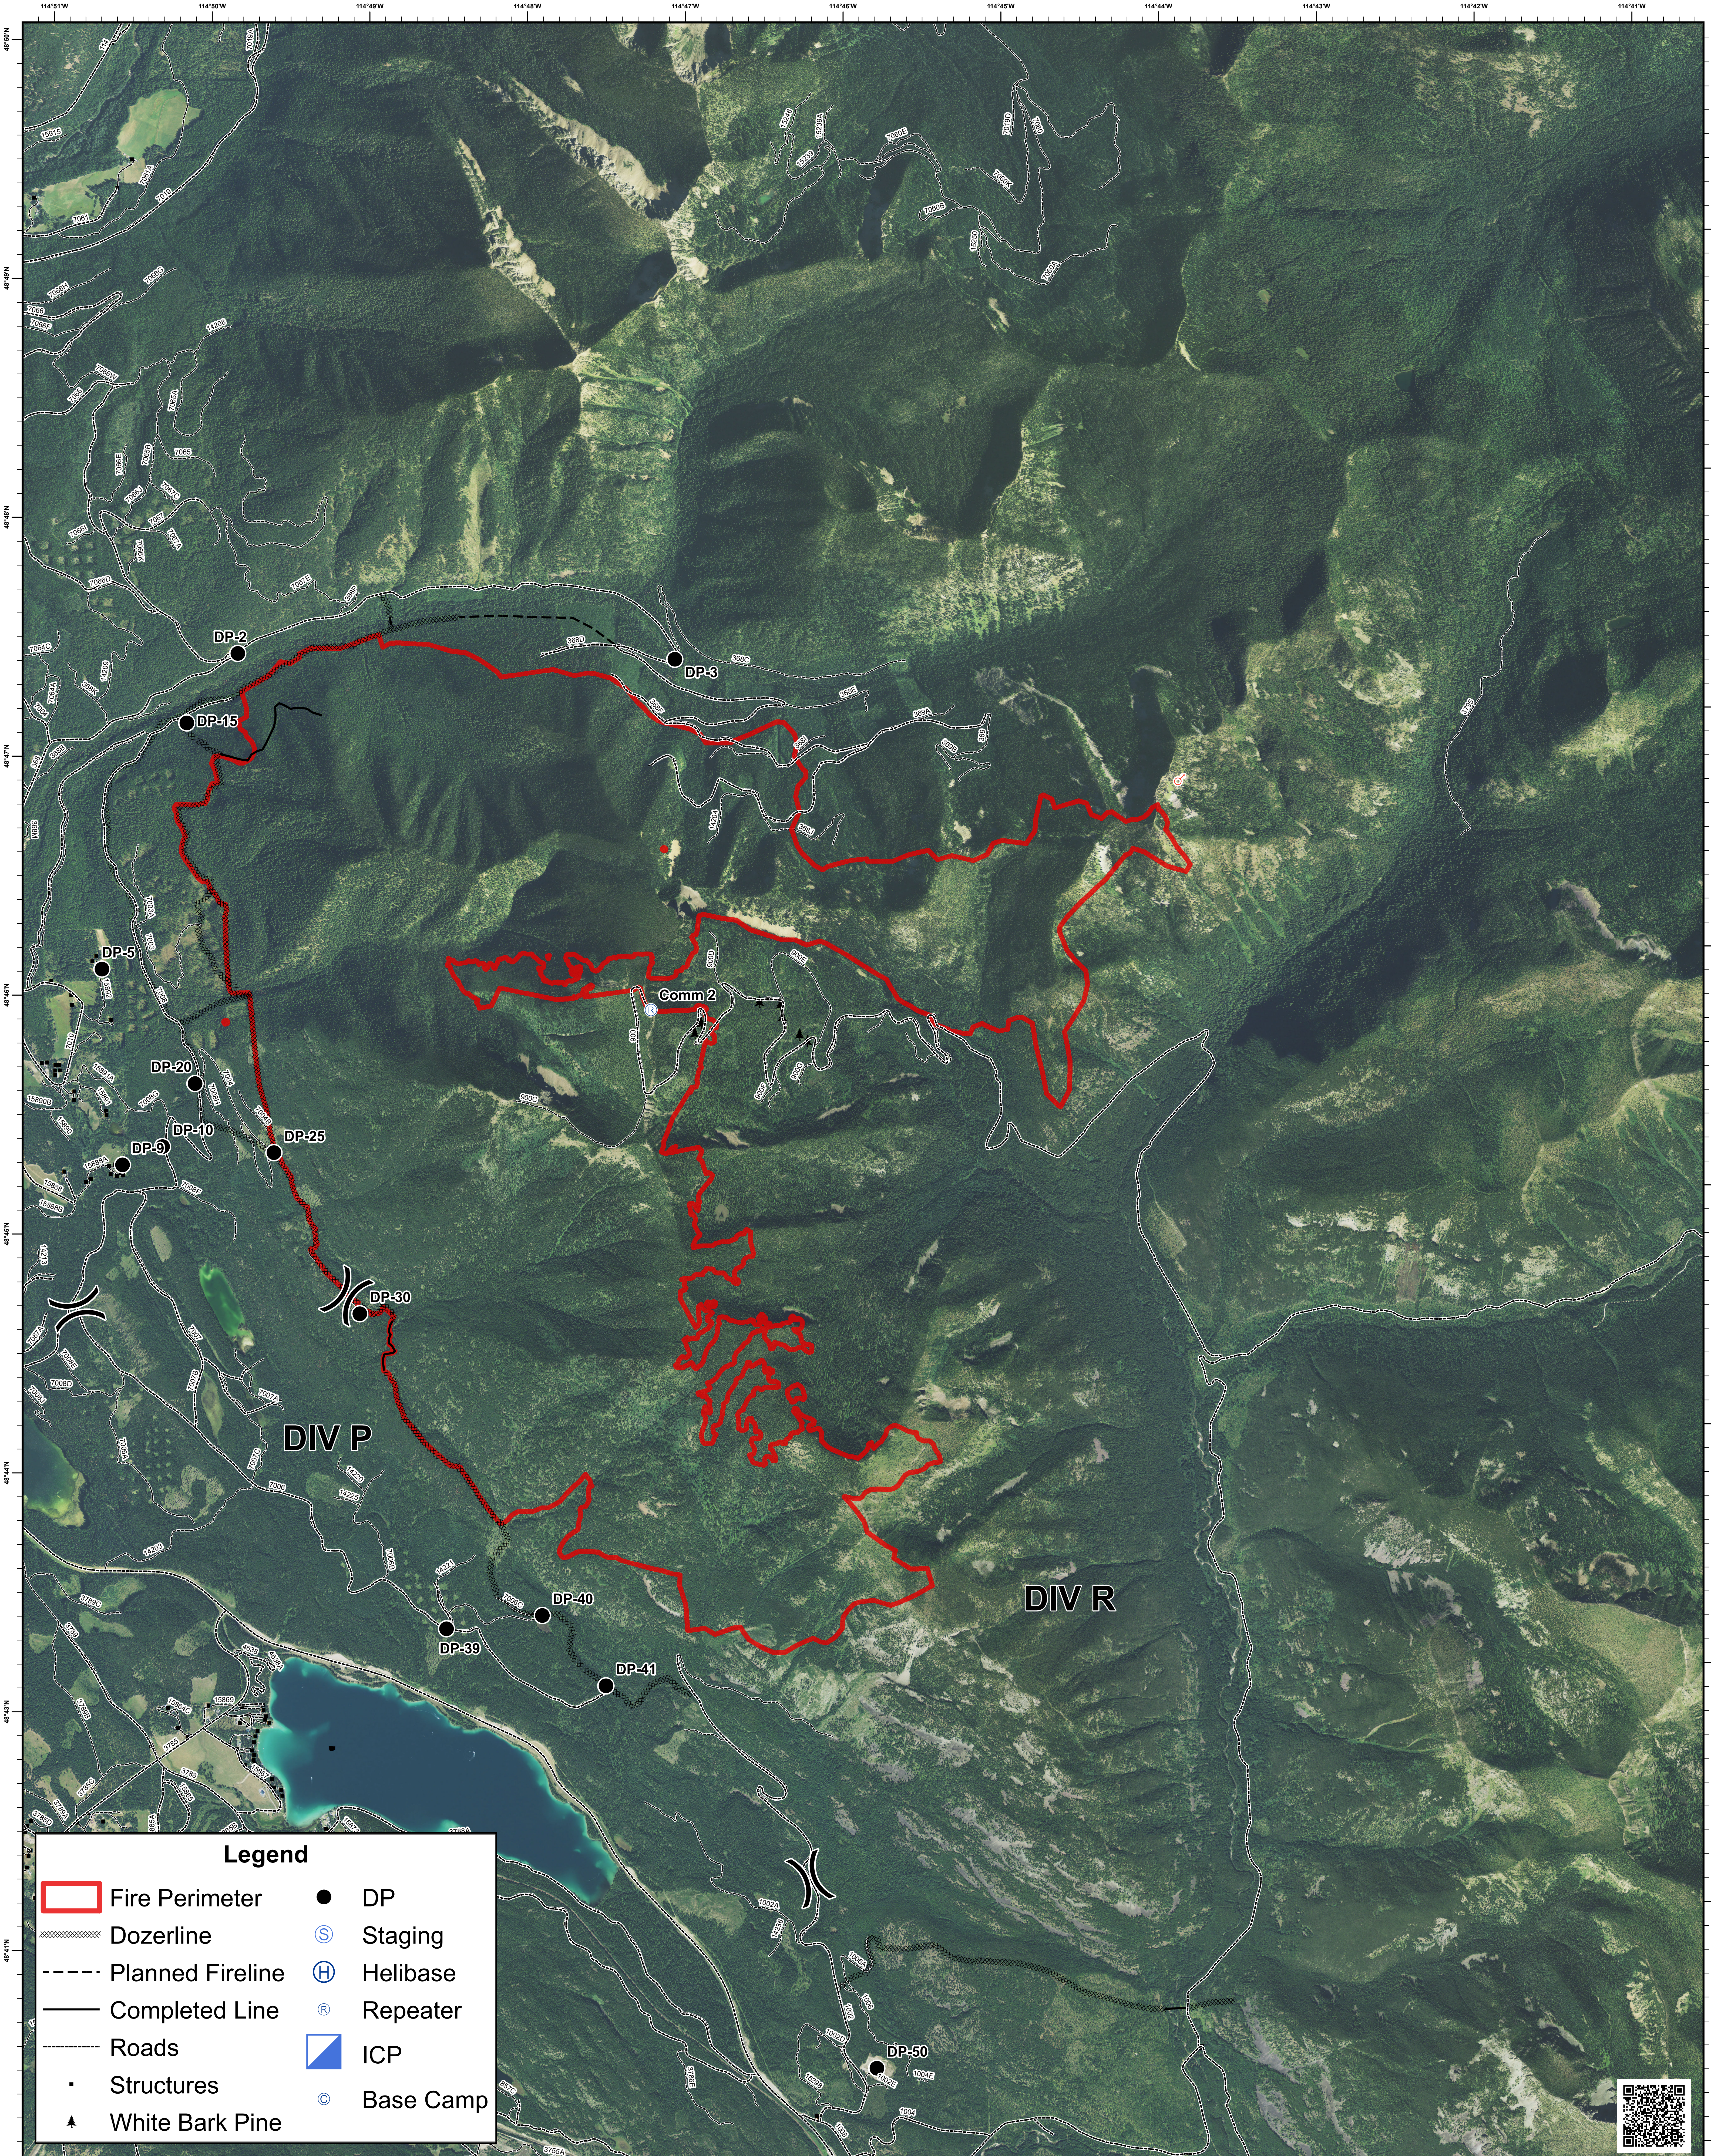

Northeast Kootenai Complex, Marston Area, 8/30/2015

Legend

- | | |
|------------------|-----------|
| Fire Perimeter | DP |
| Dozerline | Staging |
| Planned Fireline | Helibase |
| Completed Line | Repeater |
| Roads | ICP |
| Structures | Base Camp |
| White Bark Pine | |