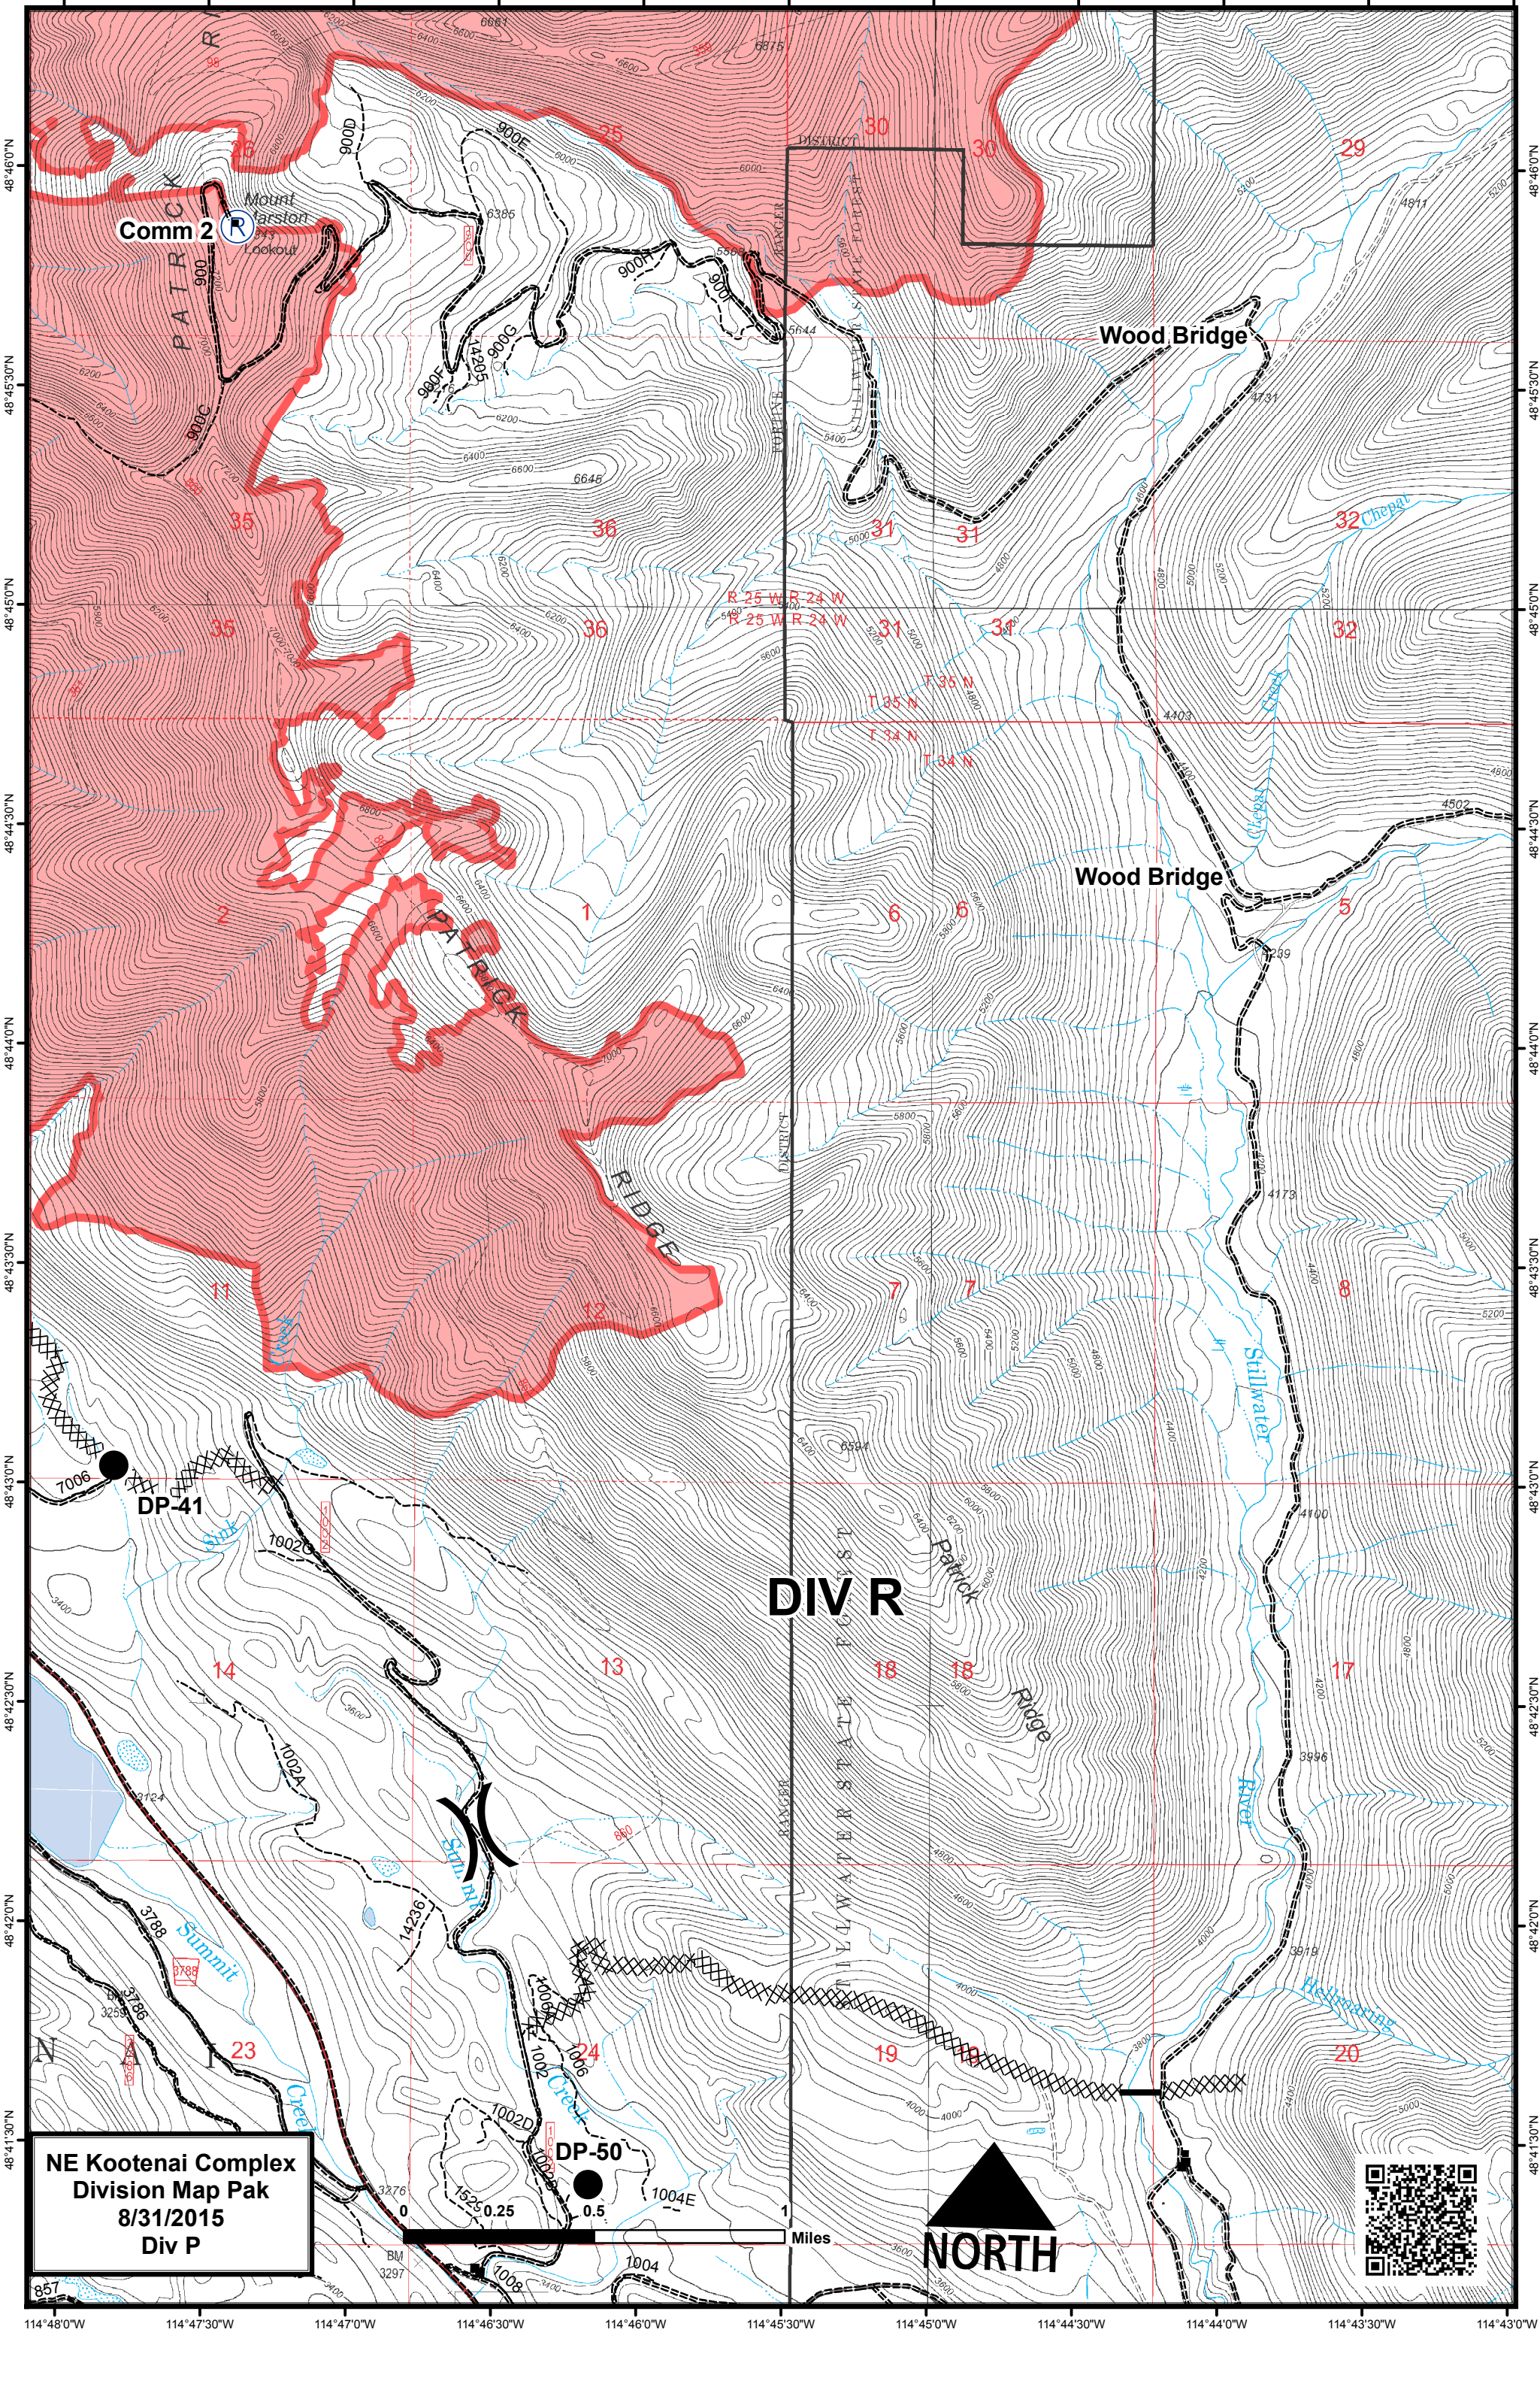

Comm 2 **R**

Mount
Farston
Lookout

Wood Bridge

Wood Bridge

DIV R

NE Kootenai Complex
Division Map Pak
8/31/2015
Div P

Miles

NORTH