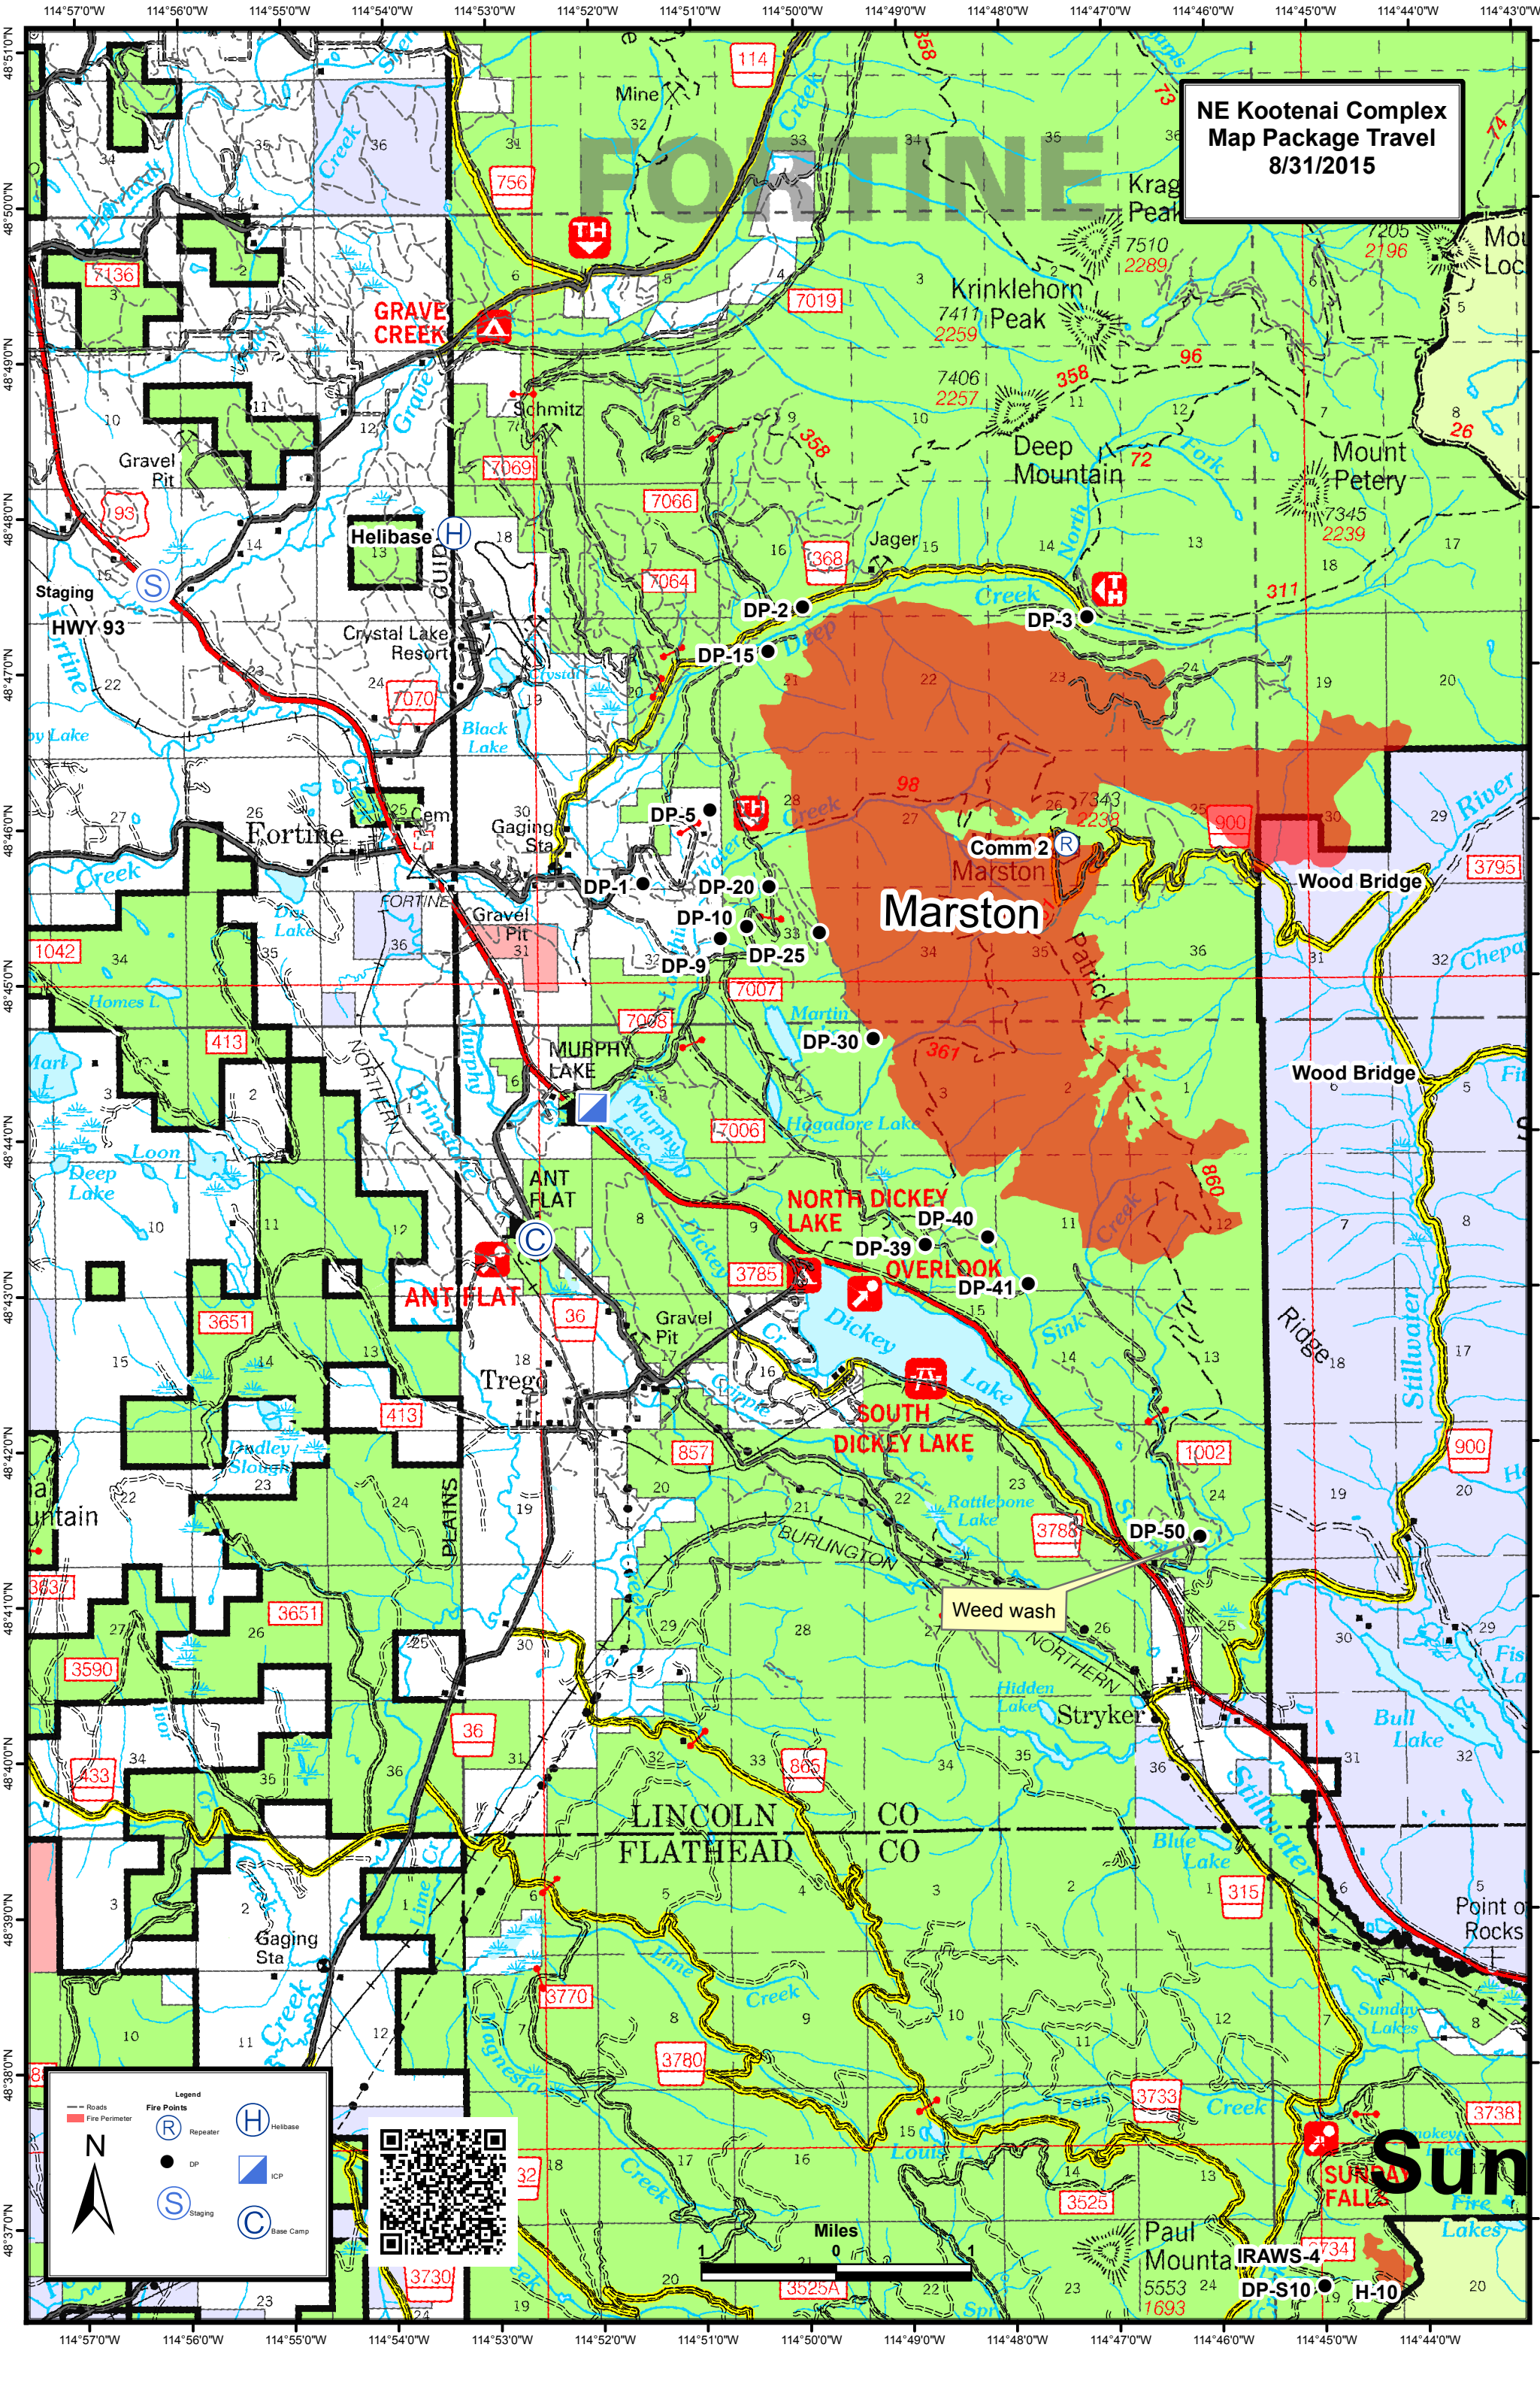

**NE Kootenai Complex
Map Package Travel
8/31/2015**

FOXTINE

Legend

- Roads
- Fire Perimeter
- Fire Points
- Repeater
- DP
- Staging
- Base Camp
- Ⓜ Helibase
- Ⓜ ICP