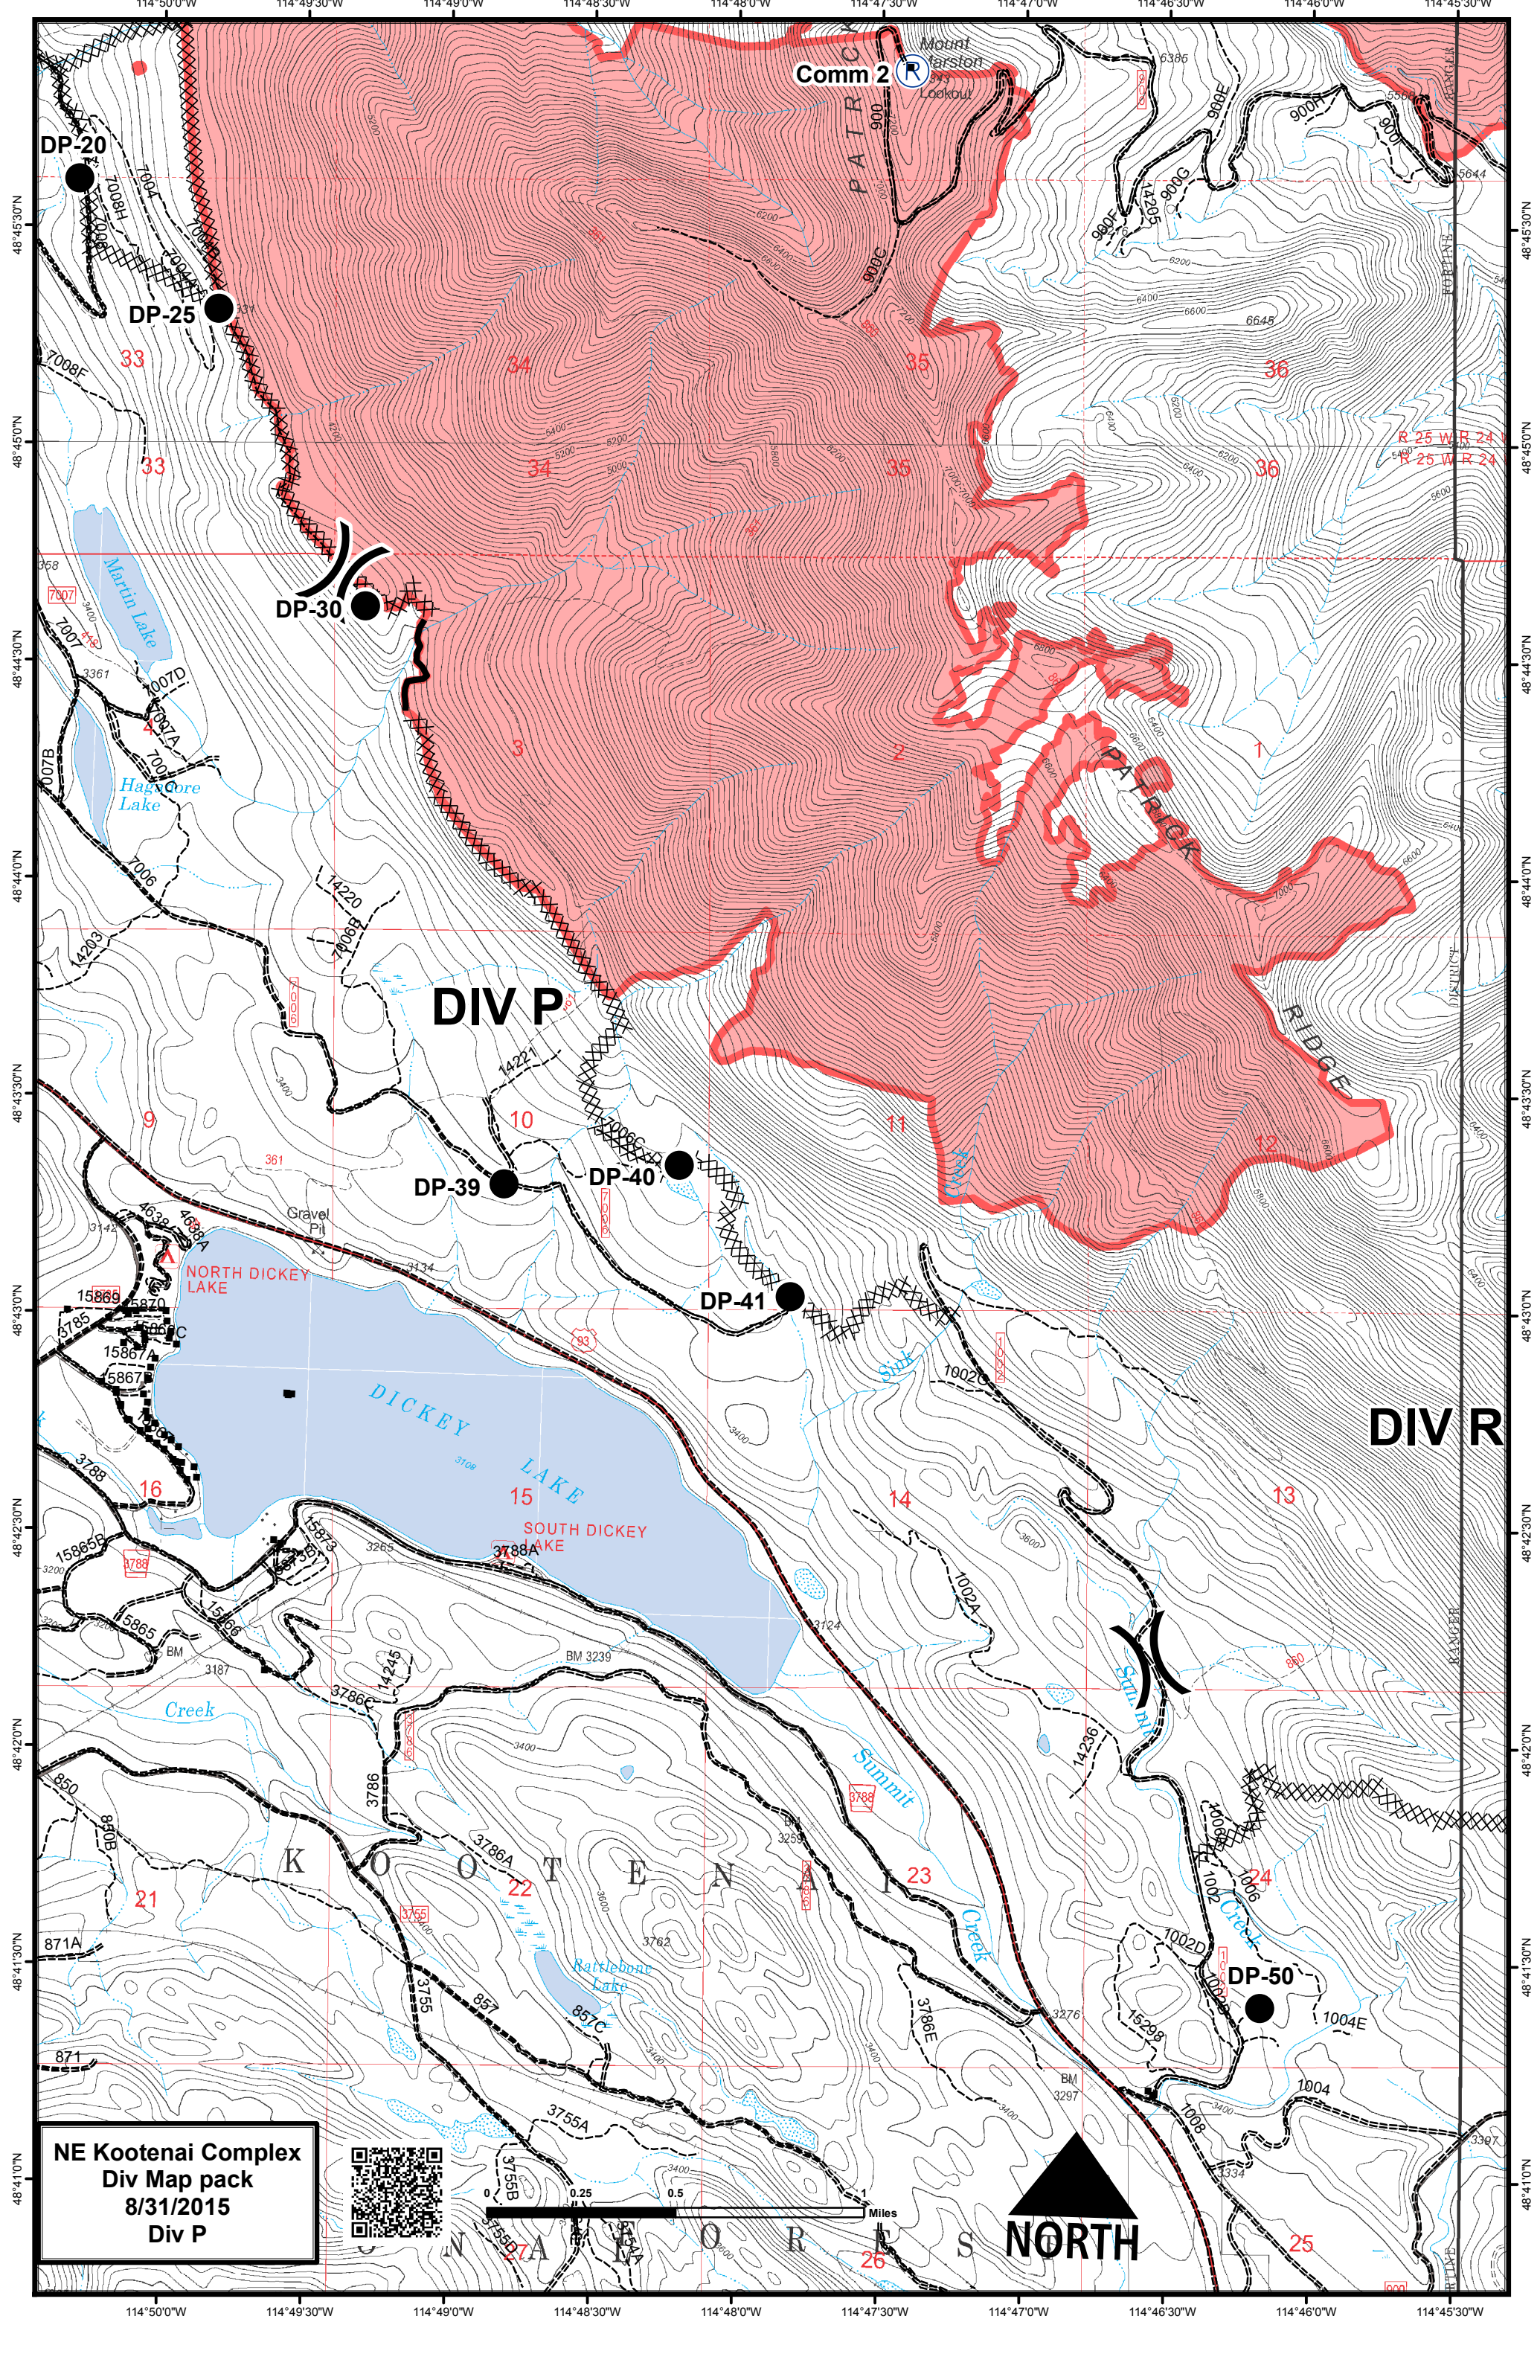

NE Kootenai Complex
Div Map pack
8/31/2015
Div P

DIV R

DIV P

Comm 2

PATRICK RIDGE

DICKEY LAKE
NORTH DICKEY LAKE
SOUTH DICKEY LAKE

DP-30

DP-39

DP-40

DP-41

DP-50

DP-20

DP-25

33

34

35

36

34

35

36

9

10

11

12

15

14

13

16

21

22

23

24

25

26