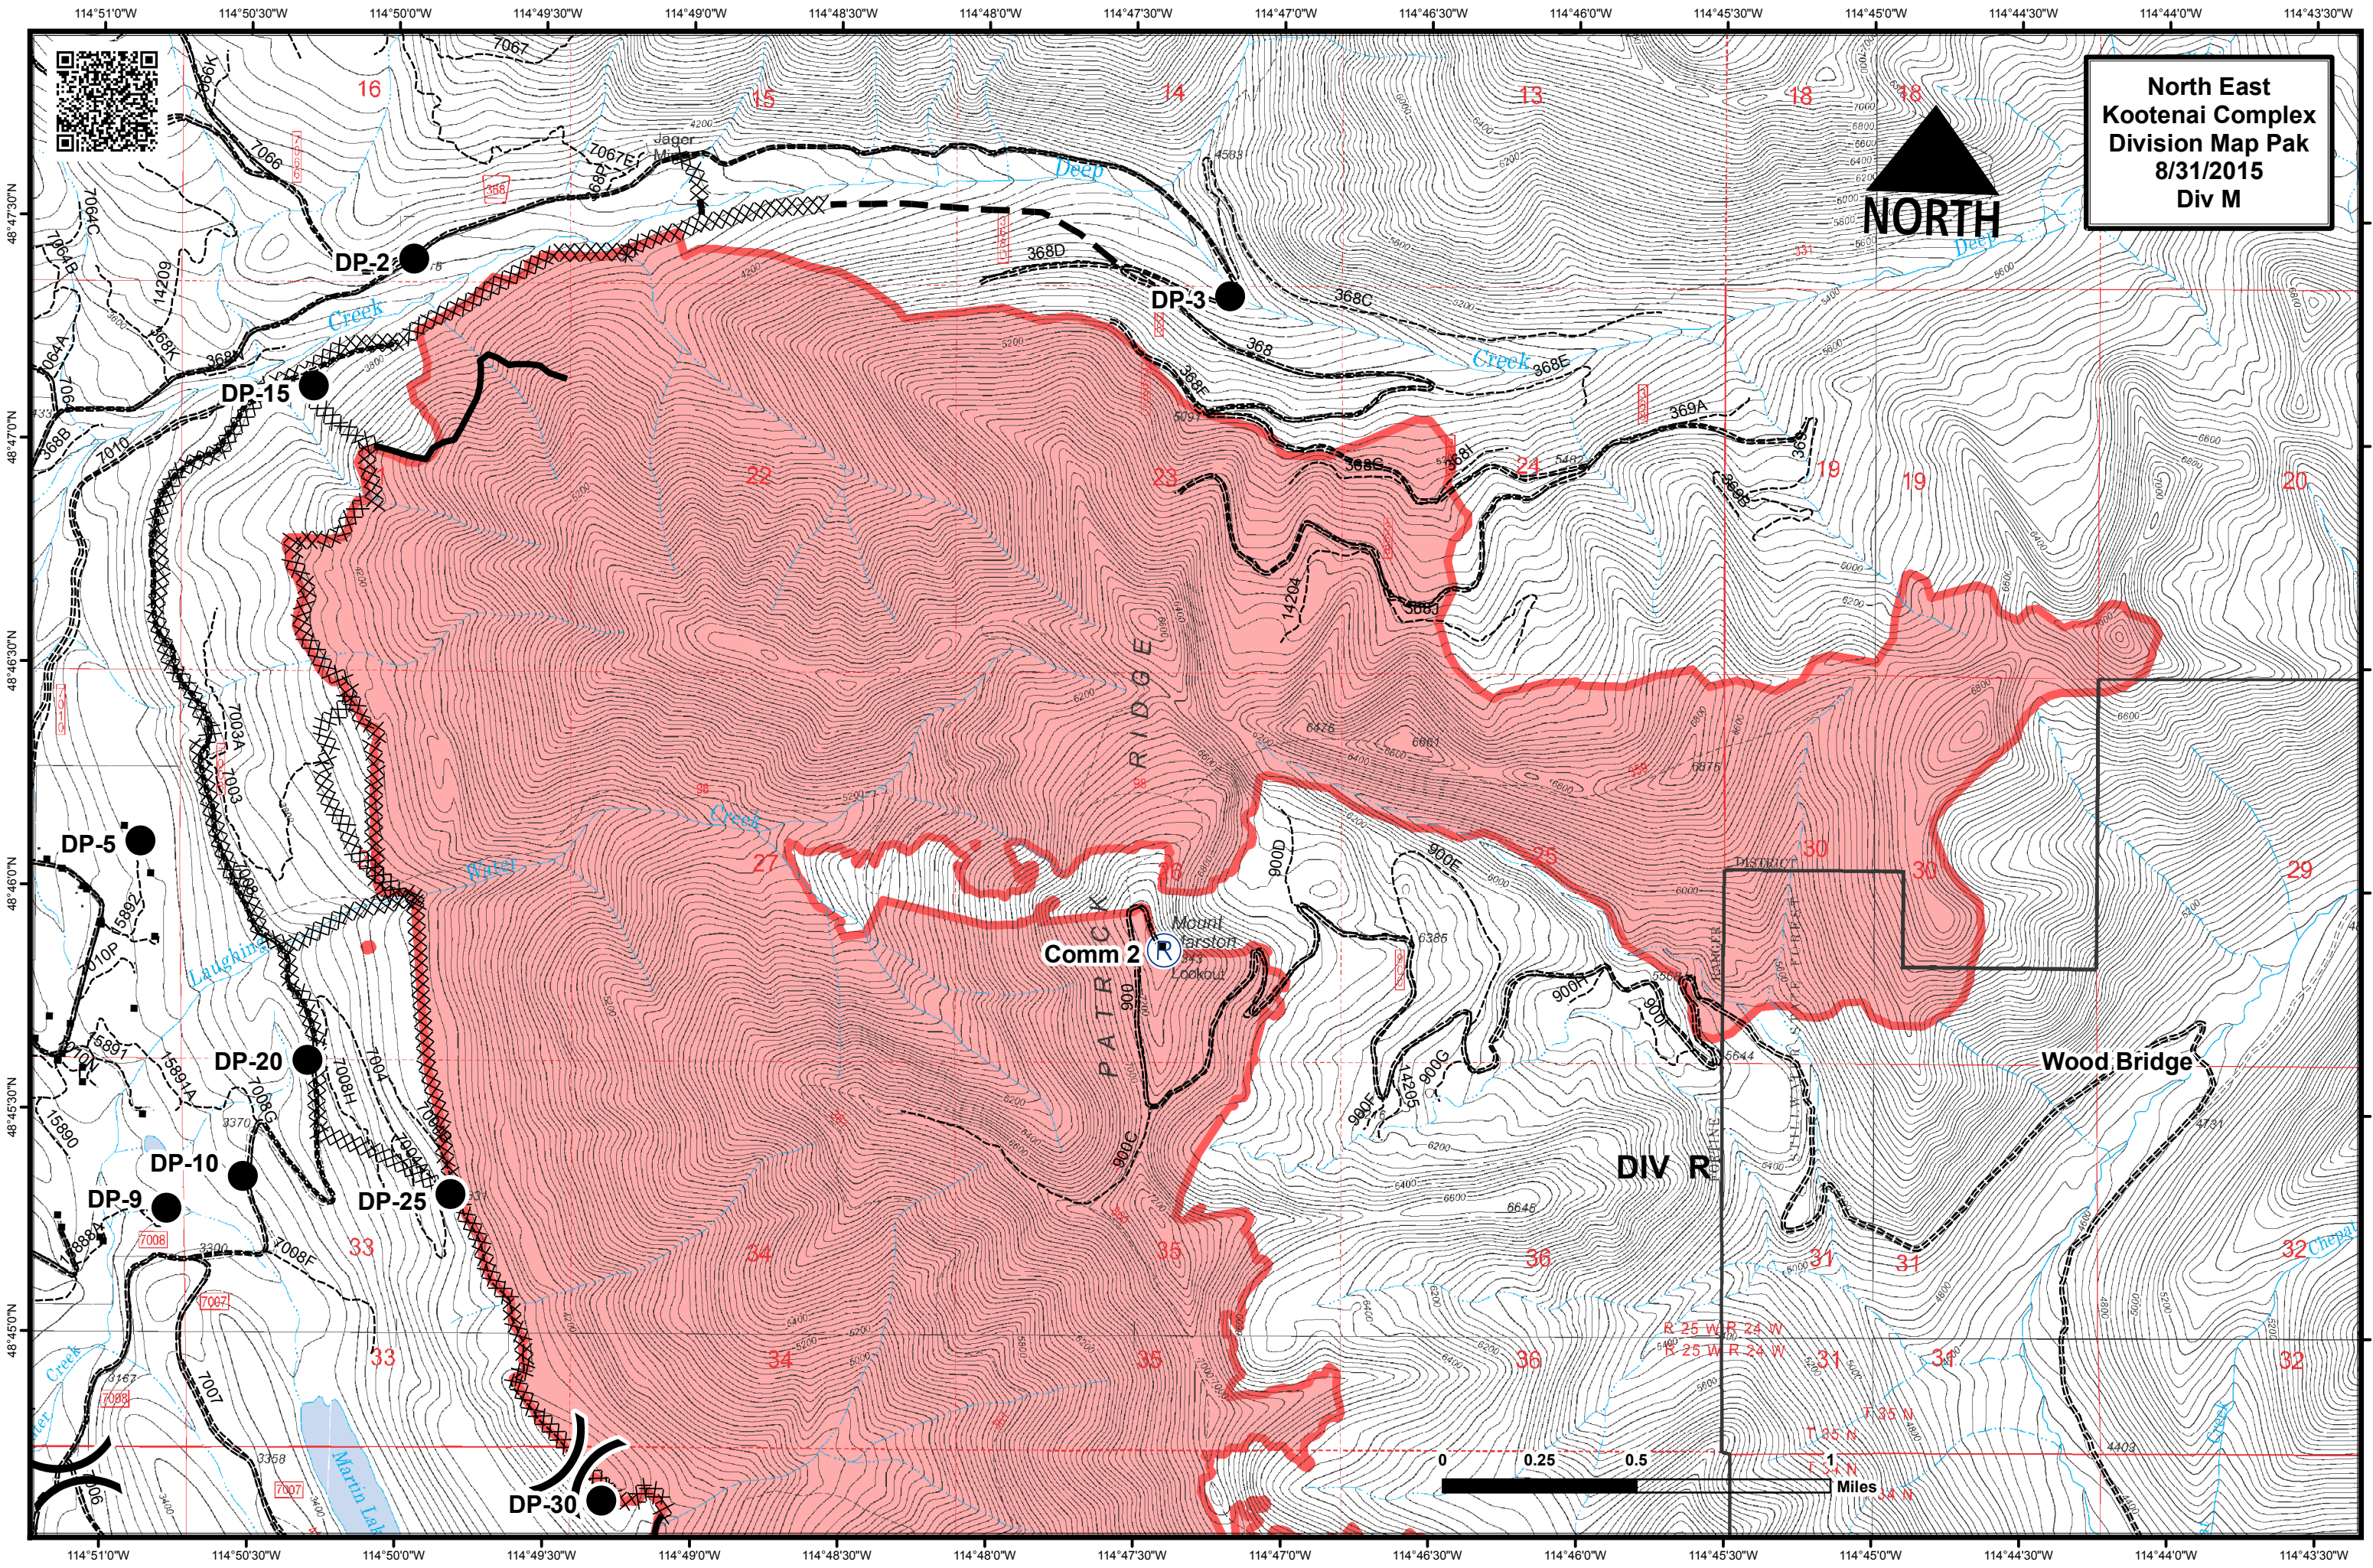

North East
Kootenai Complex
Division Map Pak
8/31/2015
Div M

114°51'0"W 114°50'30"W 114°50'0"W 114°49'30"W 114°49'0"W 114°48'30"W 114°48'0"W 114°47'30"W 114°47'0"W 114°46'30"W 114°46'0"W 114°45'30"W 114°45'0"W 114°44'30"W 114°44'0"W 114°43'30"W

48°47'30"N 48°47'0"N 48°46'30"N 48°46'0"N 48°45'30"N 48°45'0"N 48°44'30"N 48°44'0"N 48°43'30"N

DP-2 DP-3 DP-5 DP-9 DP-10 DP-15 DP-20 DP-25 DP-30

Comm 2

PATRICK RIDGE

Wood Bridge

DIV R

0 0.25 0.5 1 Miles

R 25 W R 24 W
T 35 N
T 34 N