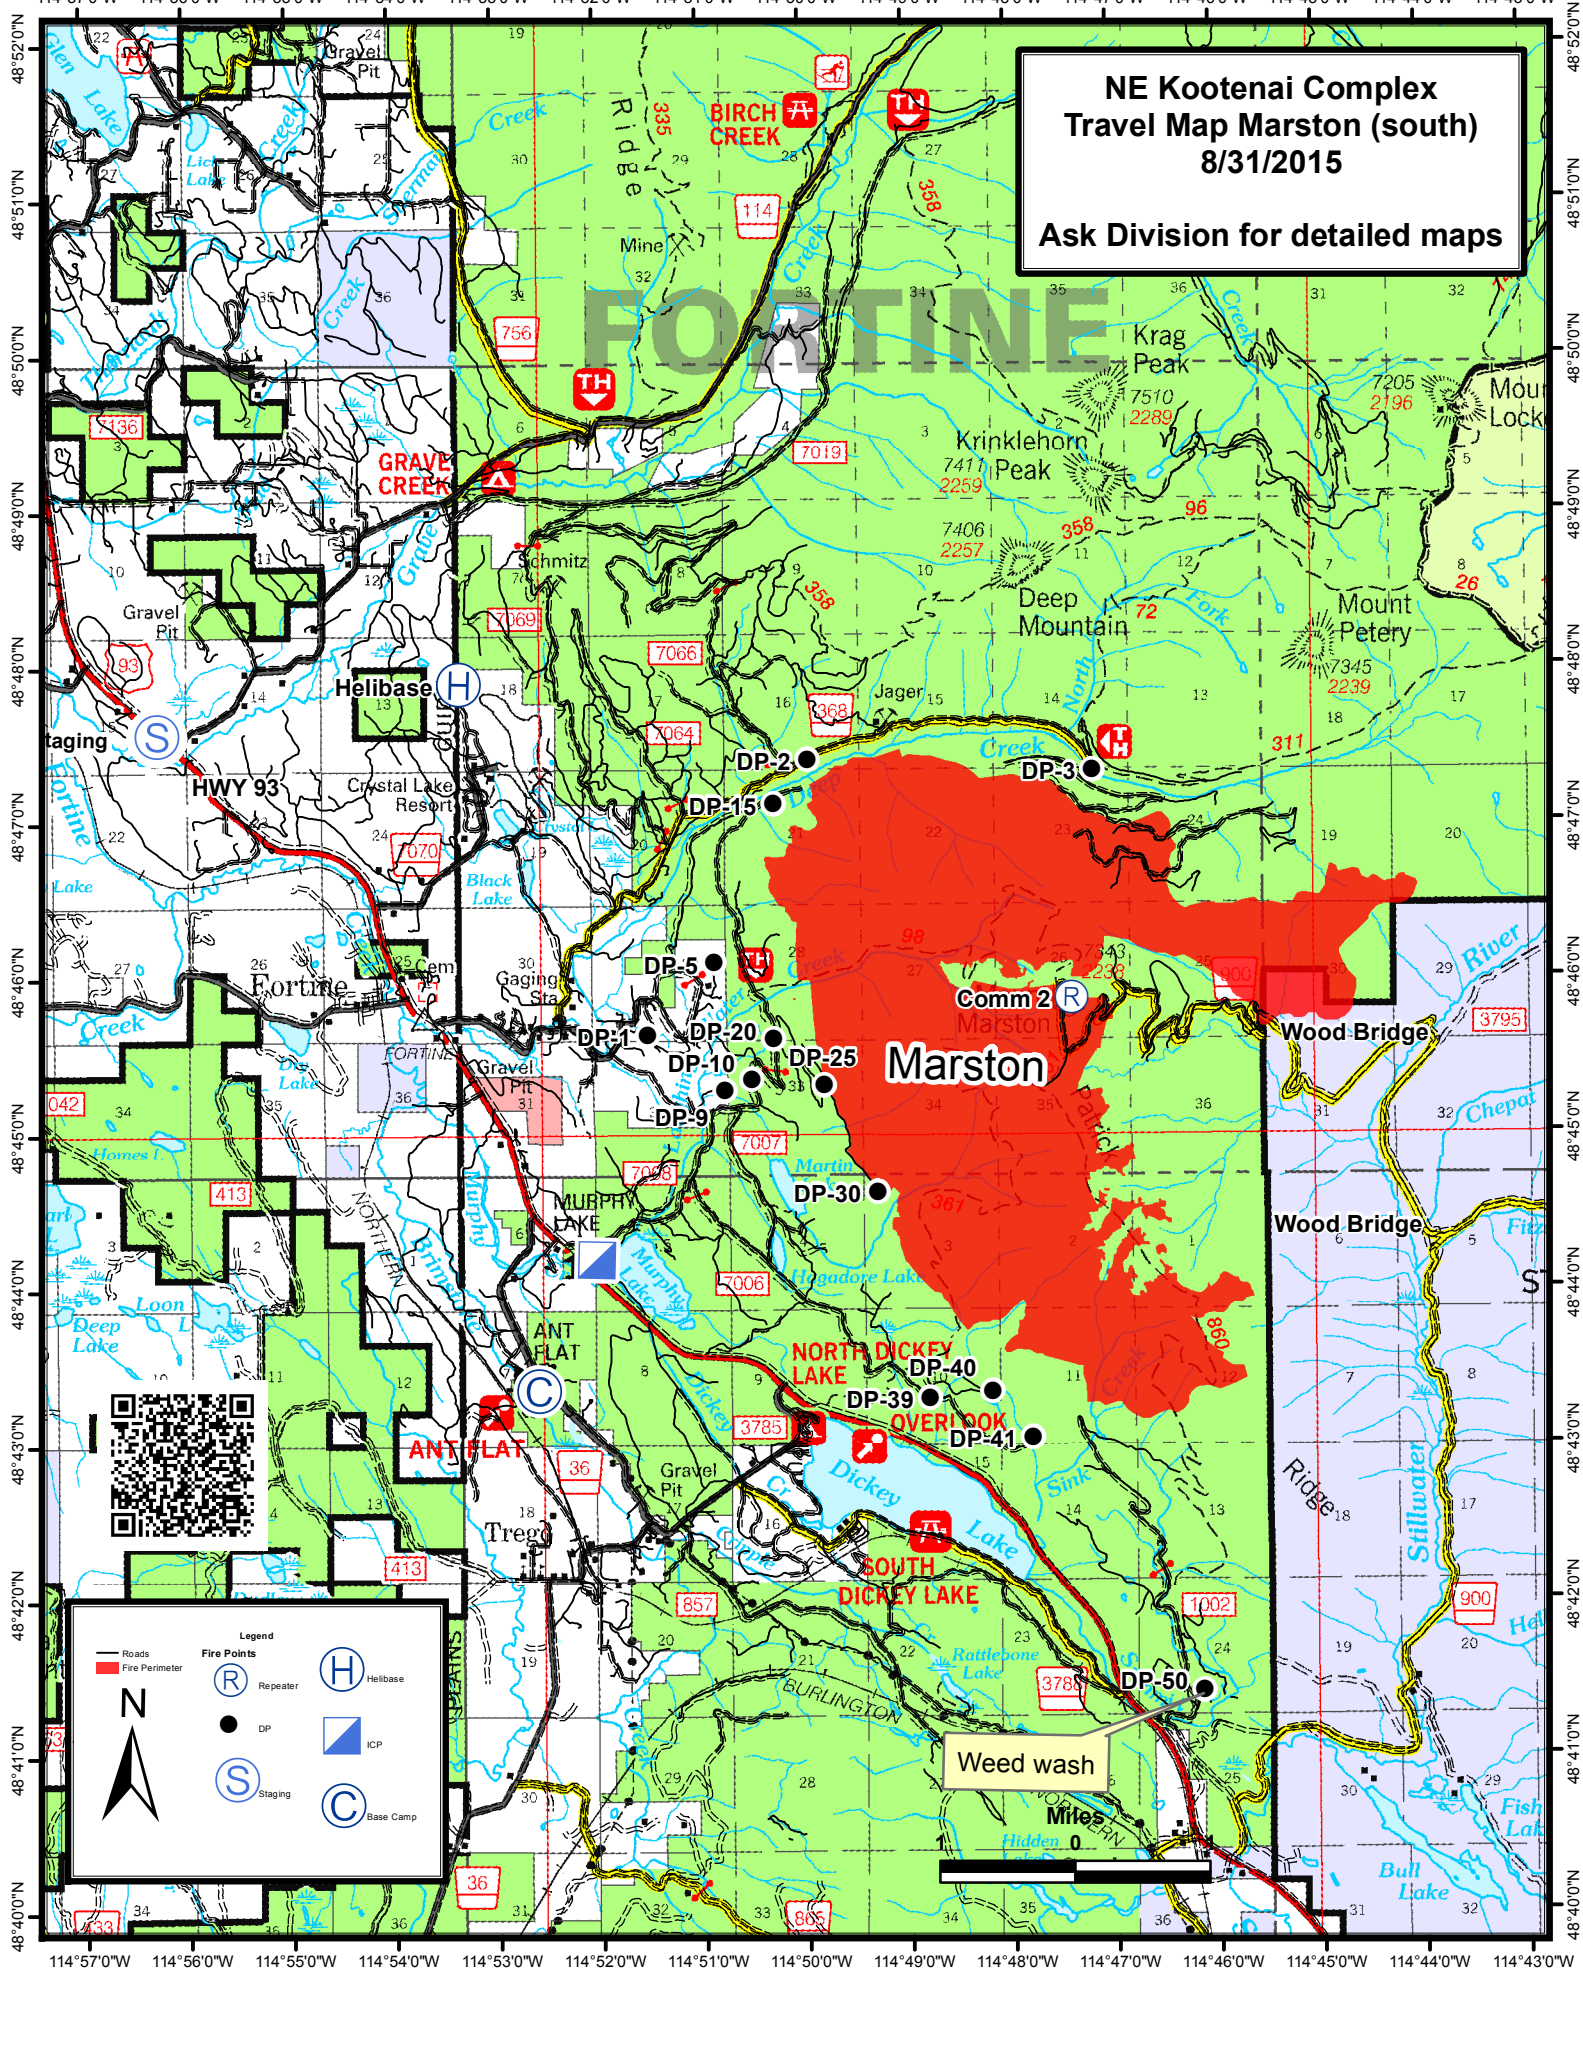

**NE Kootenai Complex
Travel Map Marston (south)
8/31/2015**

Ask Division for detailed maps

FORTINE

Marston

NORTH DICKEY LAKE

OVERLOOK

SOUTH DICKEY LAKE

Weed wash

Legend

- Roads
- Fire Points
- Fire Perimeter
- Repeater (R)
- Helibase (H)
- DP (black dot)
- ICP (blue triangle)
- Staging (S)
- Base Camp (C)