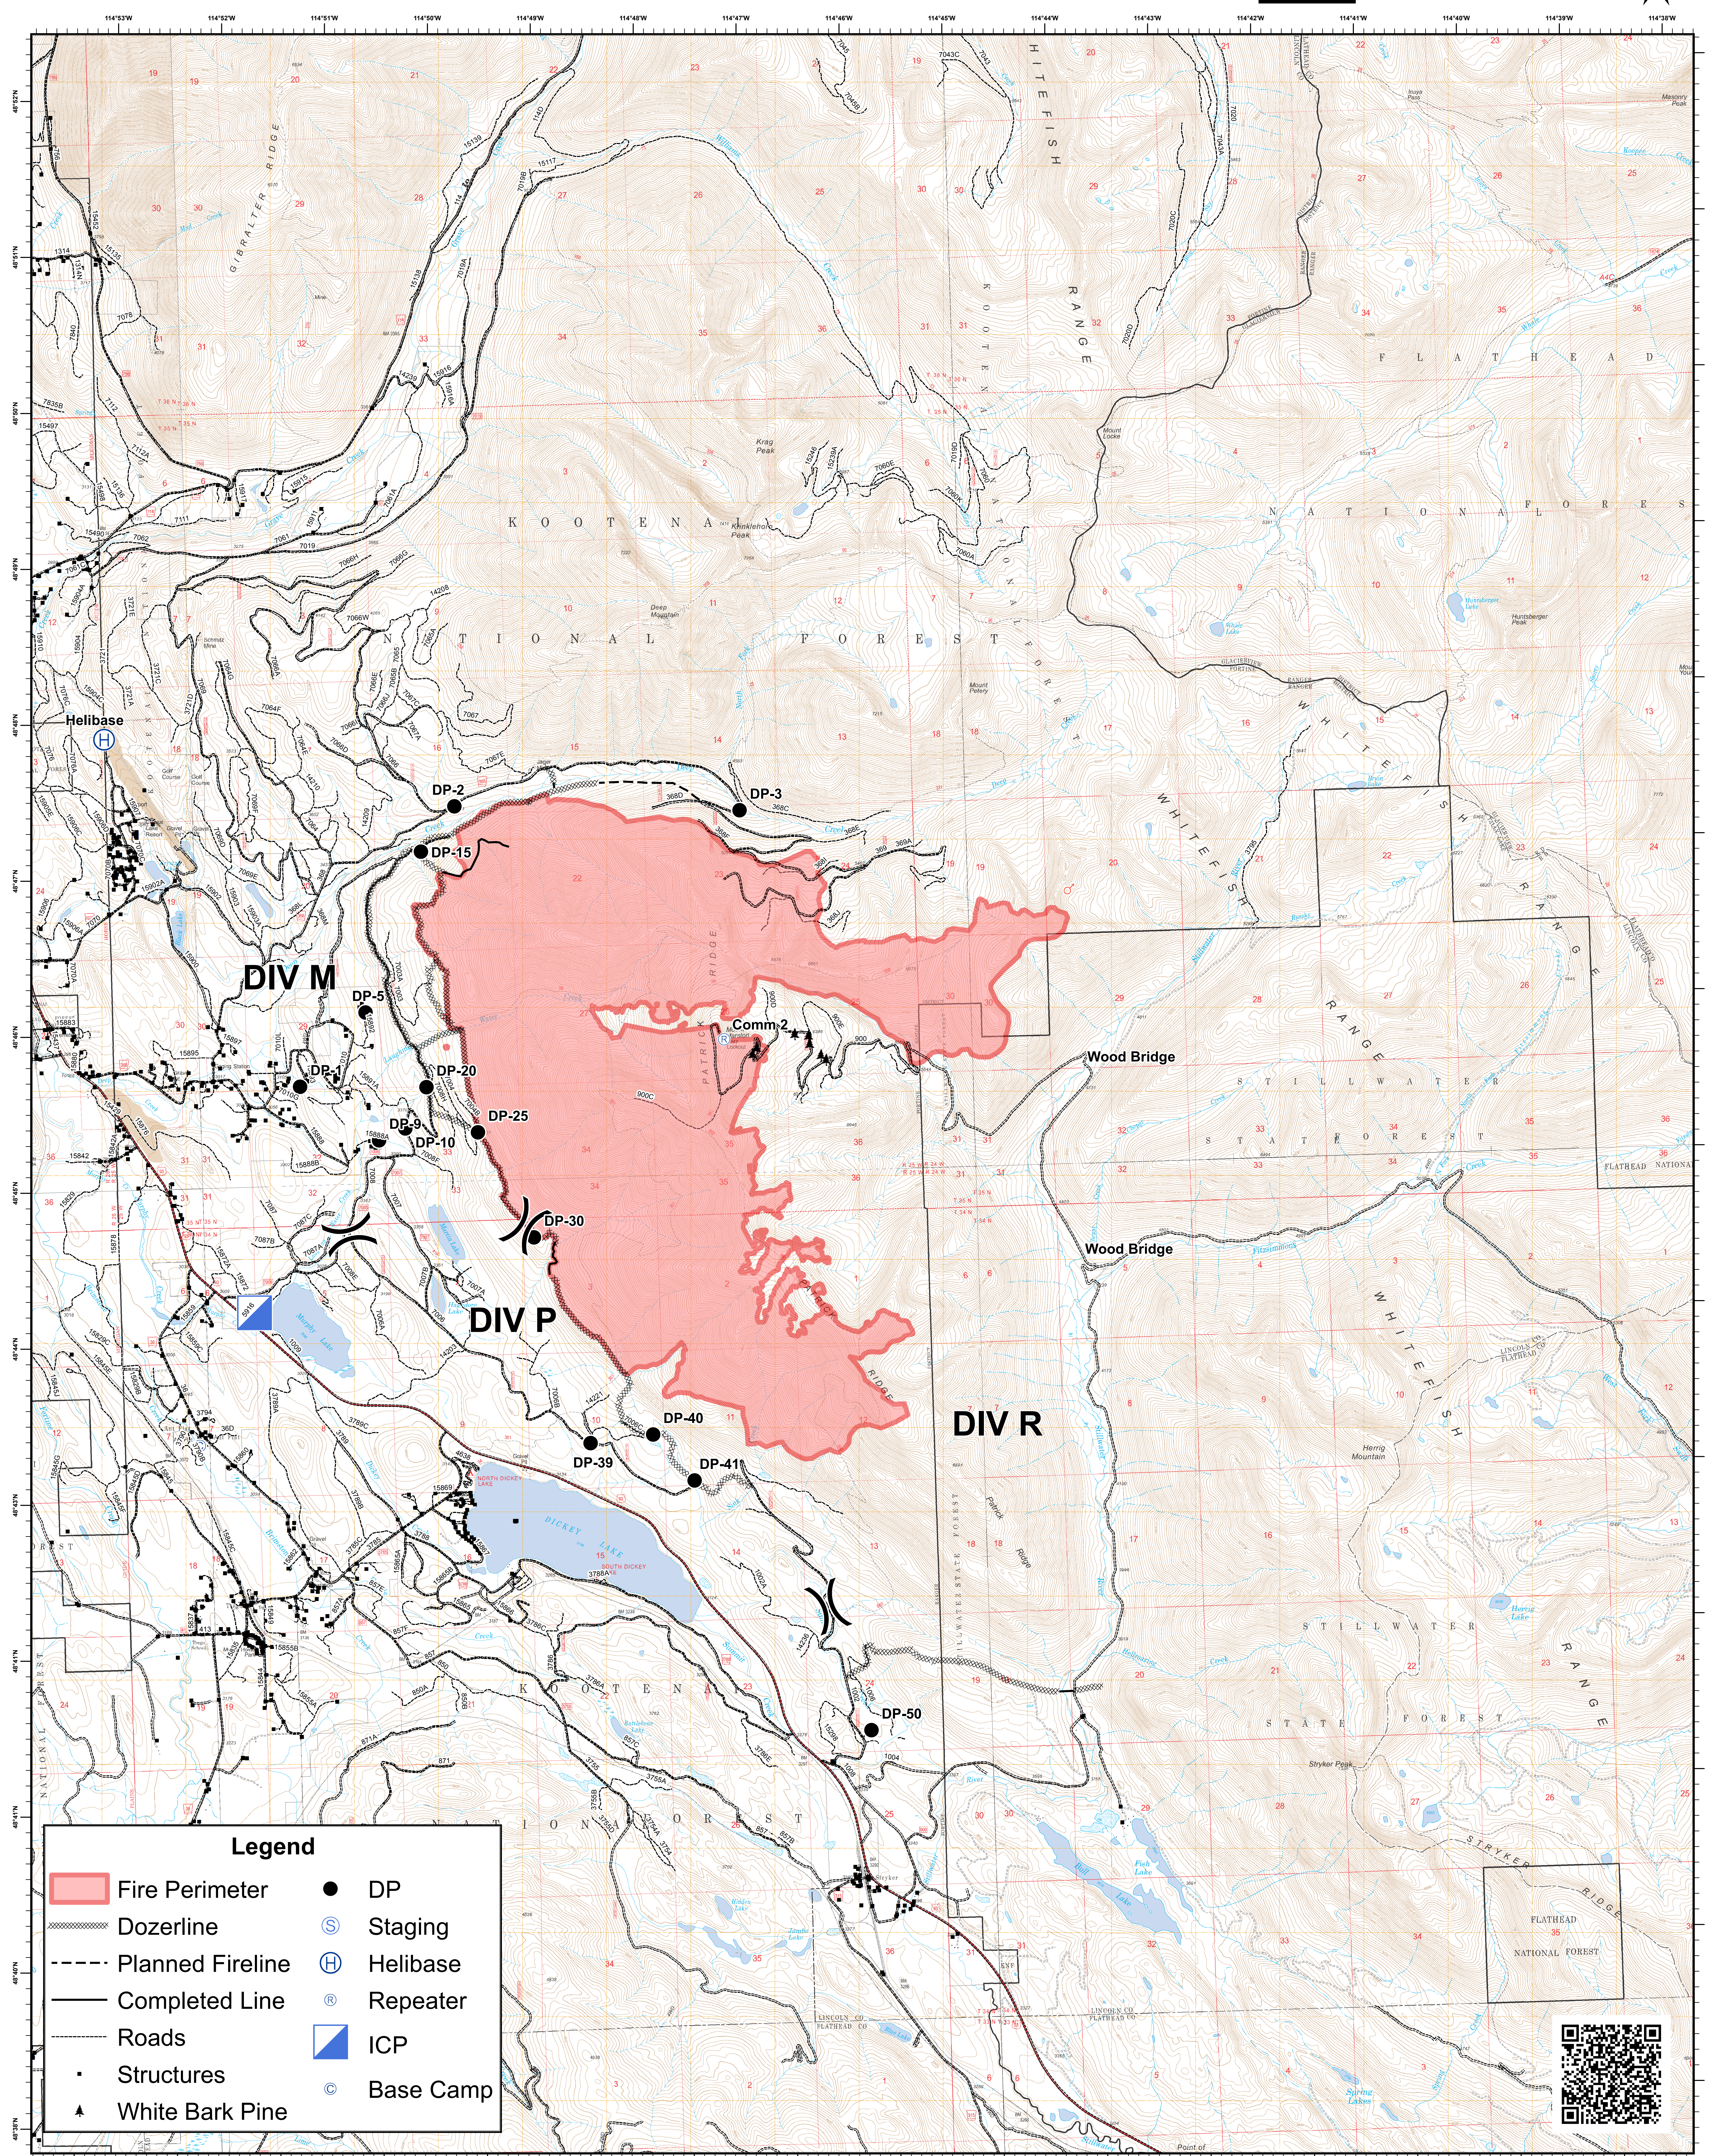

# Northeast Kootenai Complex, Marston Area, 8/31/2015

### Legend

- Fire Perimeter
- Dozerline
- Planned Fireline
- Completed Line
- Roads
- Structures
- White Bark Pine
- DP
- Staging
- Helibase
- Repeater
- ICP
- Base Camp