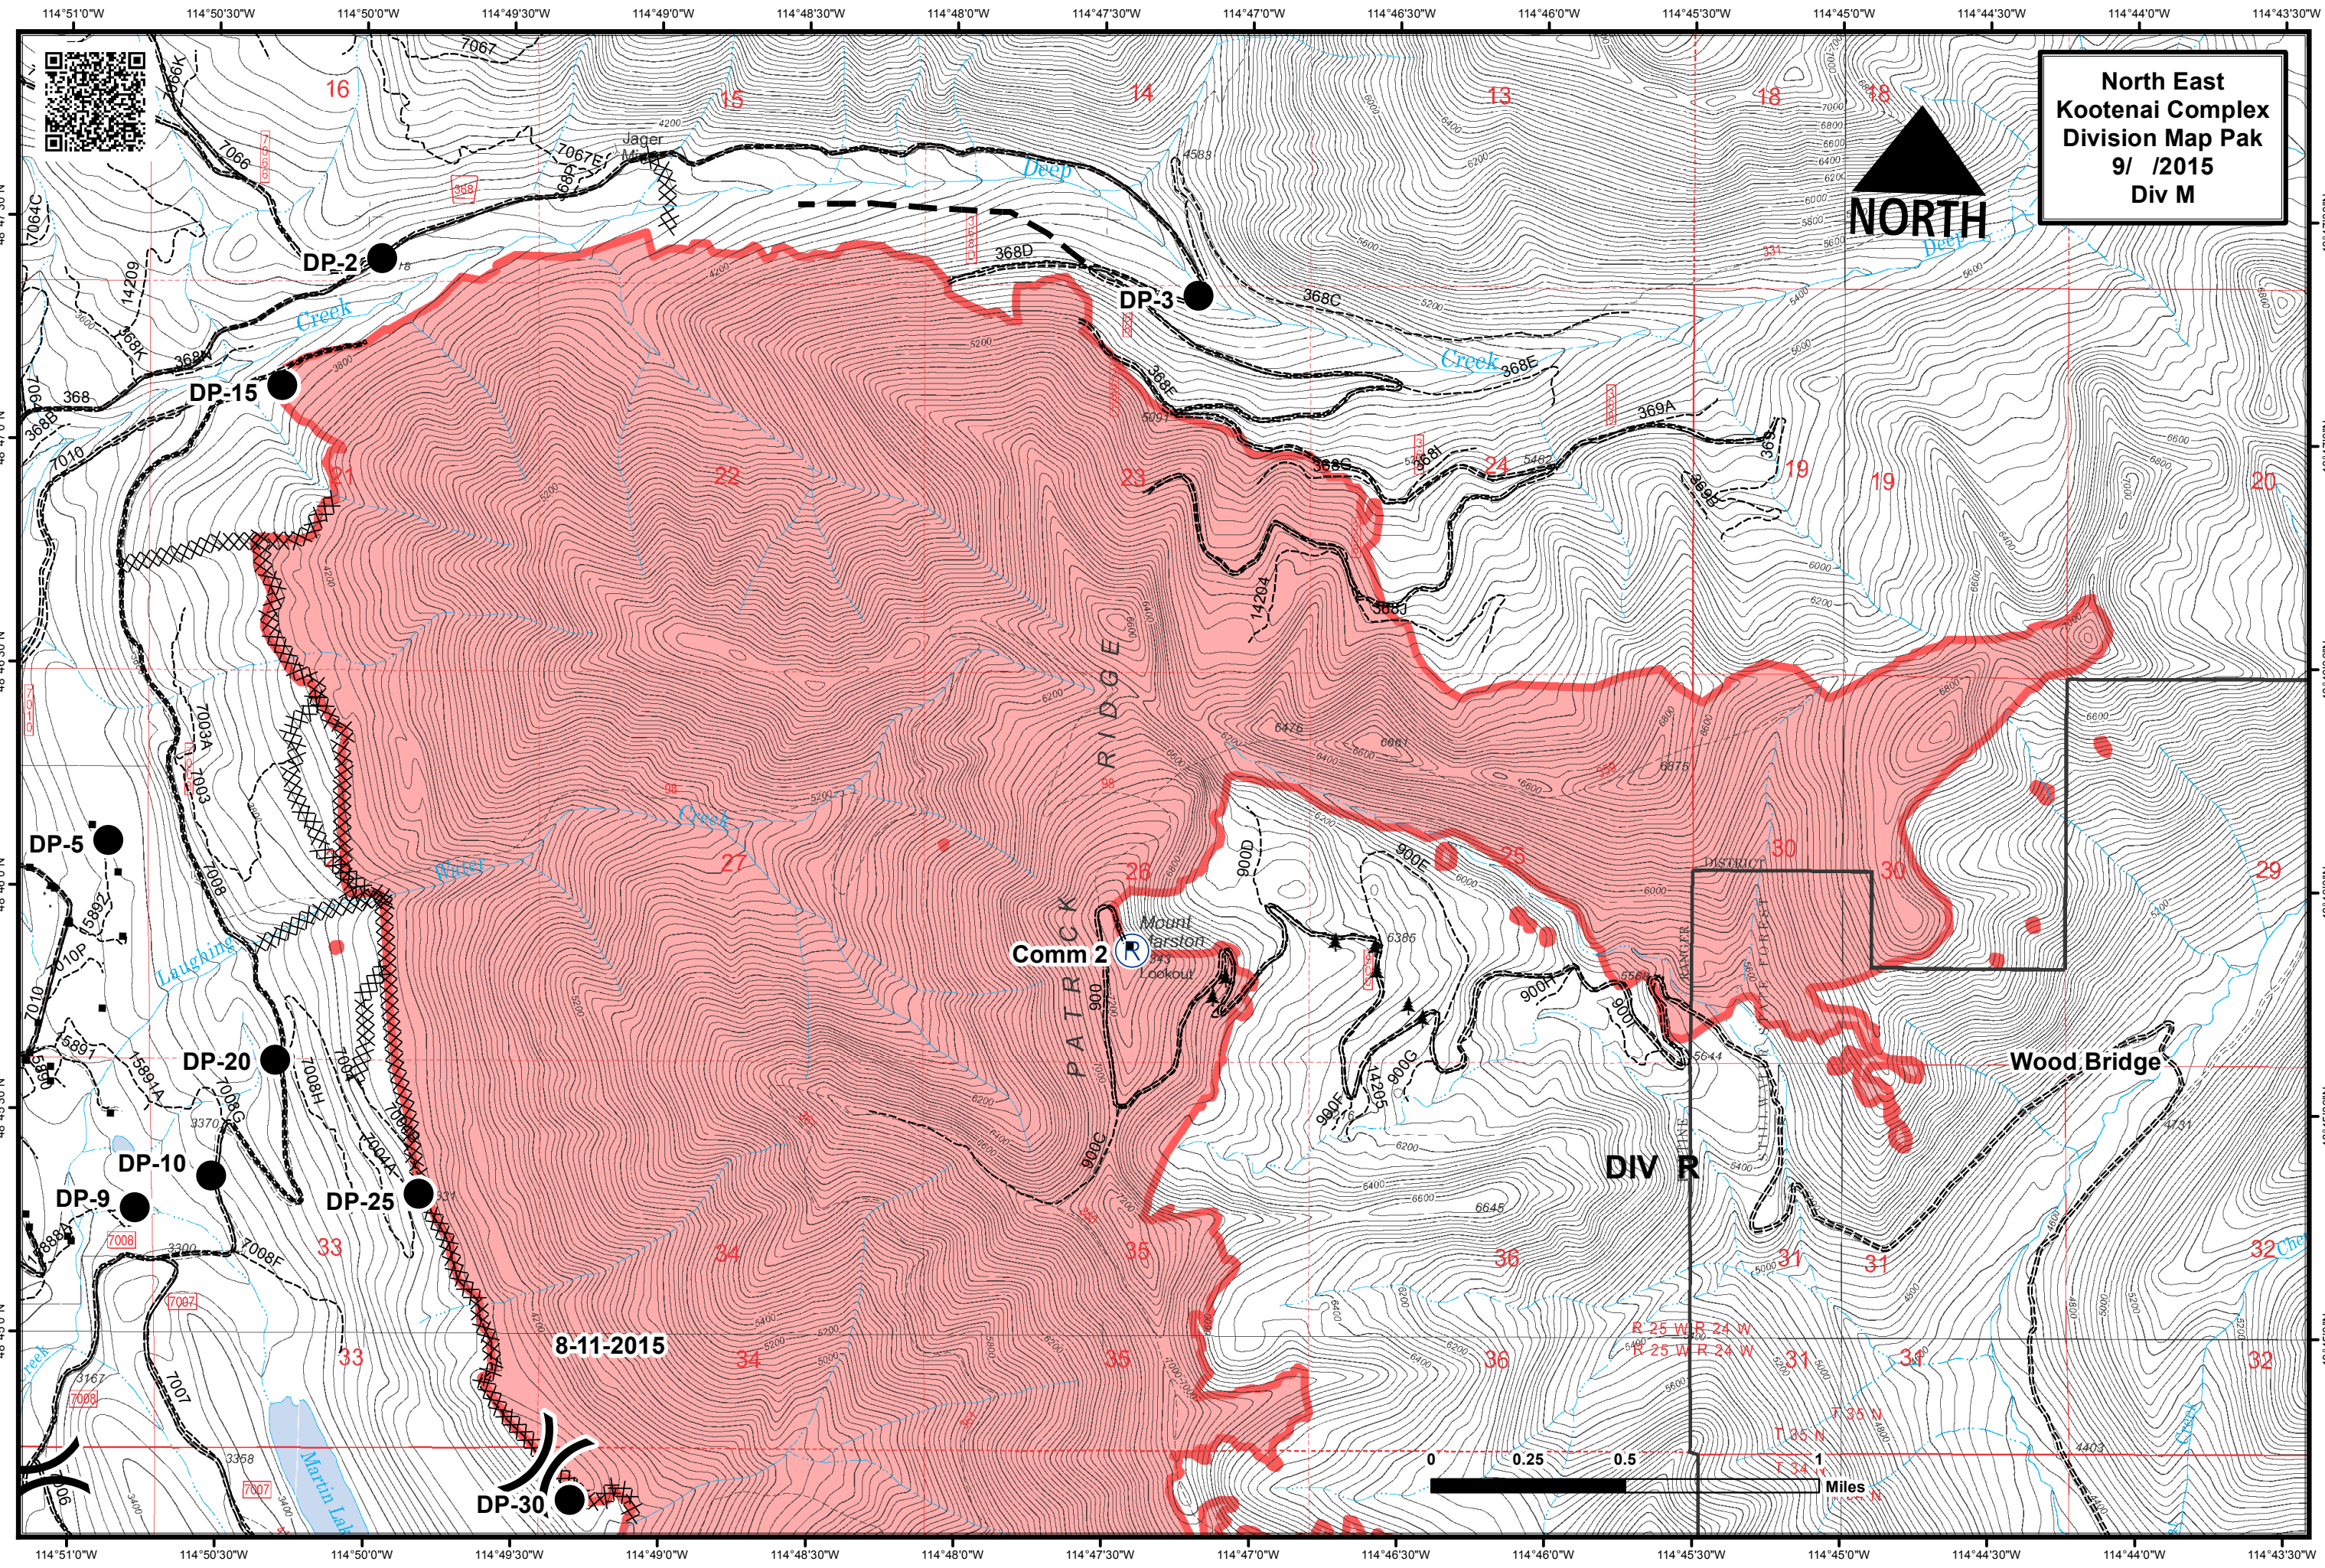

North East
Kootenai Complex
Division Map Pak
9/ /2015
Div M

Comm 2

DIV R

8-11-2015

114°51'0"W 114°50'30"W 114°50'0"W 114°49'30"W 114°49'0"W 114°48'30"W 114°48'0"W 114°47'30"W 114°47'0"W 114°46'30"W 114°46'0"W 114°45'30"W 114°45'0"W 114°44'30"W 114°44'0"W 114°43'30"W

48°47'30"N 48°47'0"N 48°46'30"N 48°46'0"N 48°45'30"N 48°45'0"N 48°44'30"N 48°44'0"N 48°43'30"N