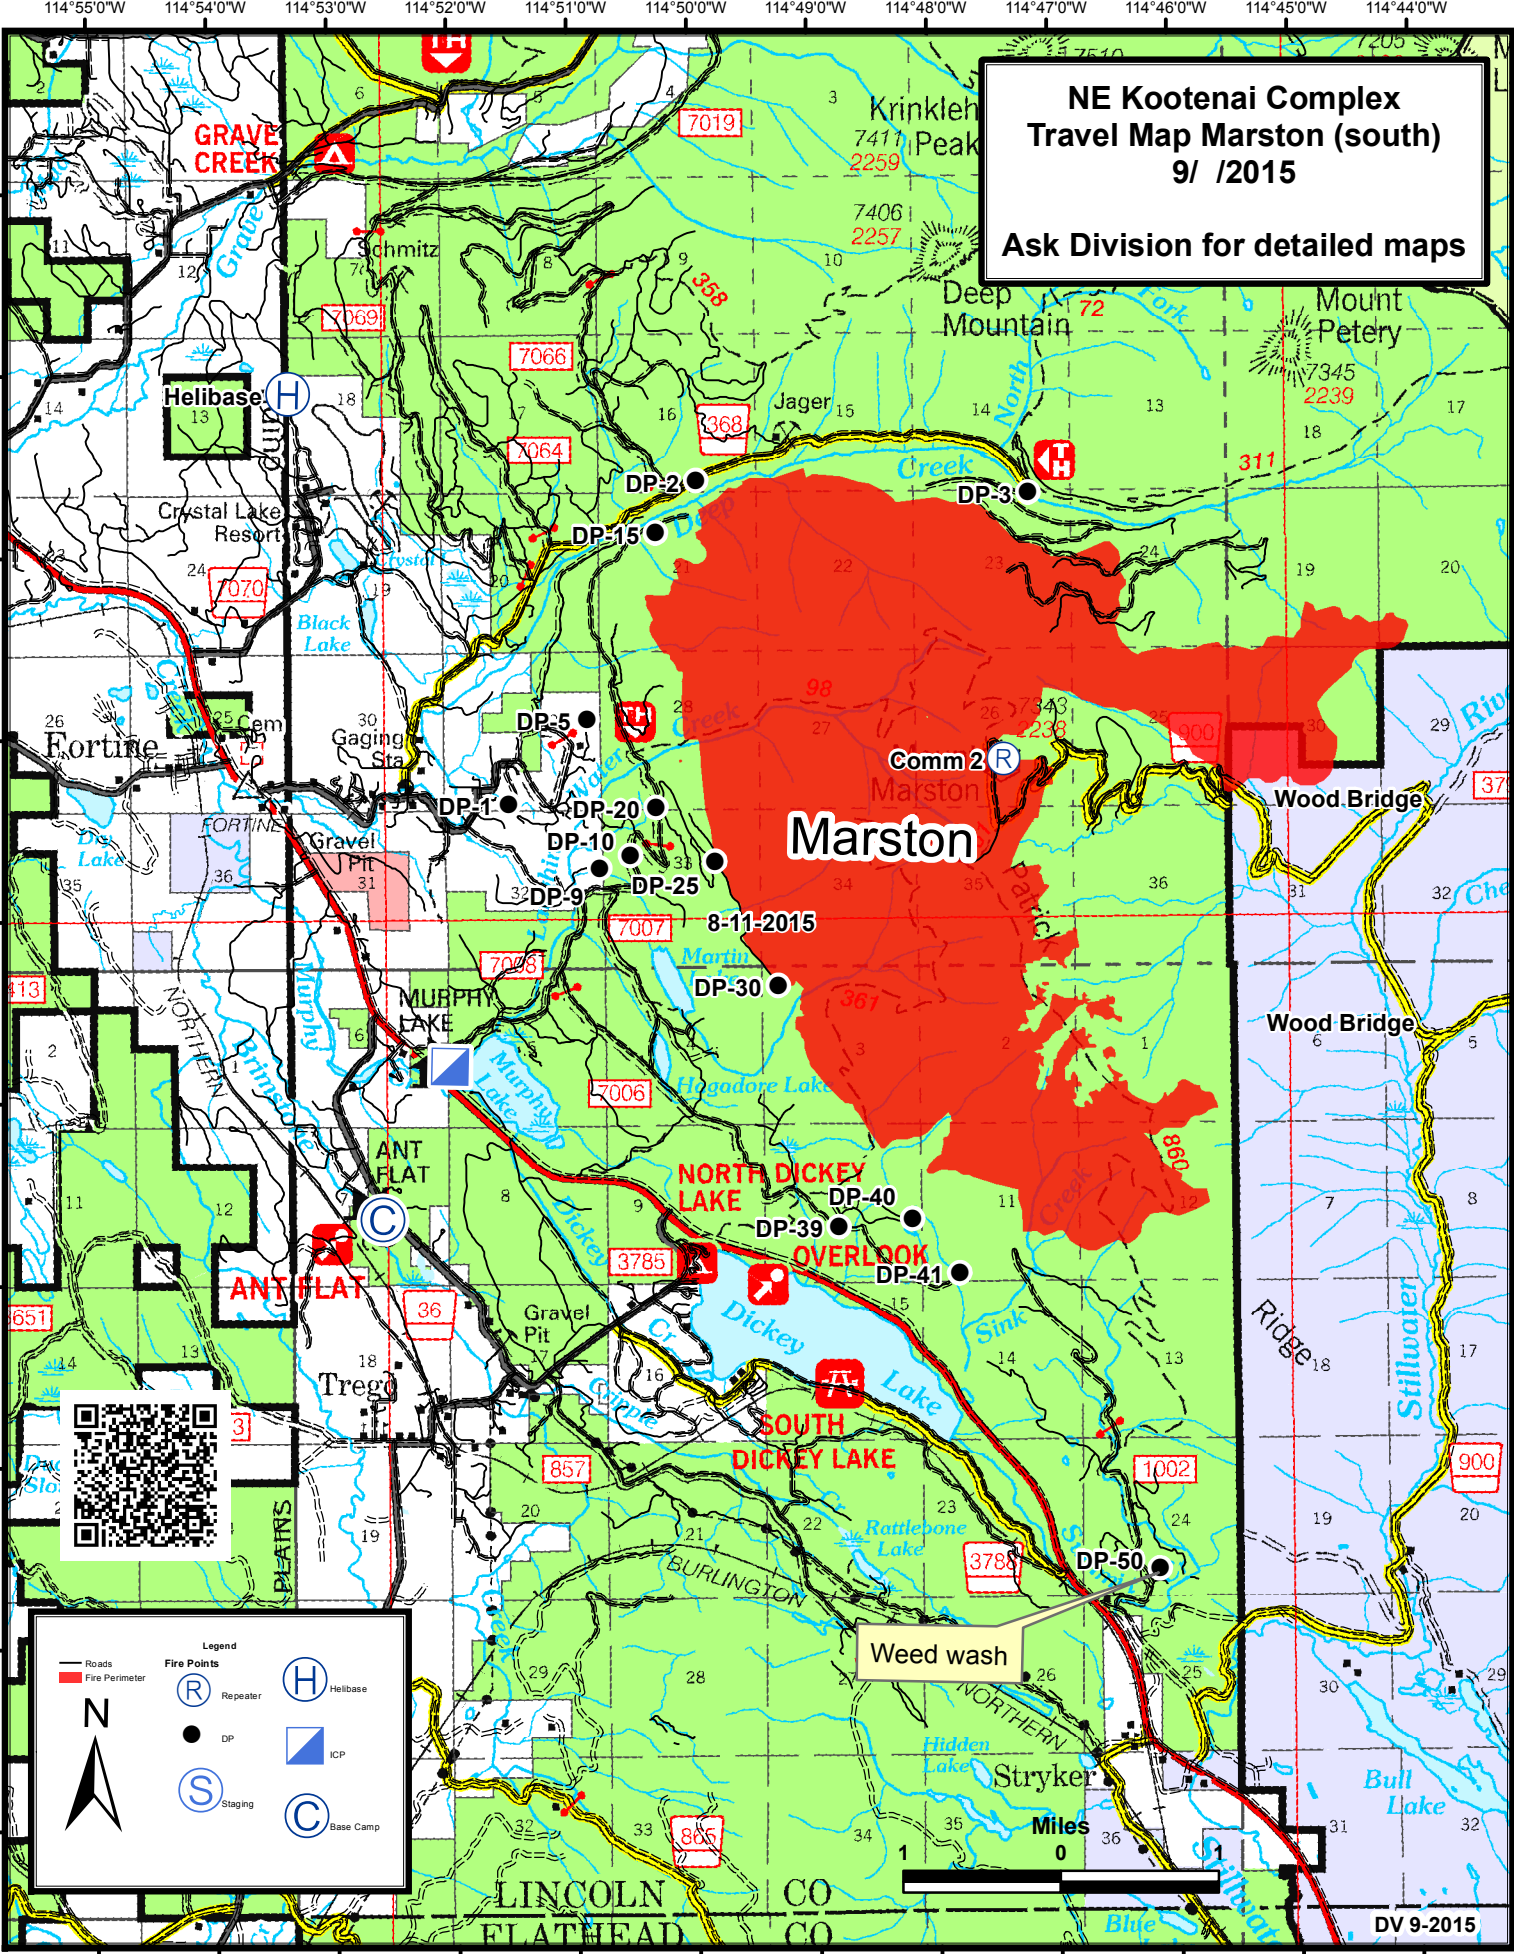

**NE Kootenai Complex
Travel Map Marston (south)
9/ /2015**

Ask Division for detailed maps

Legend

- Roads
- Fire Perimeter
- Fire Points
- Repeater (R)
- DP (DP)
- Helibase (H)
- Staging (S)
- ICP (ICP)
- Base Camp (C)